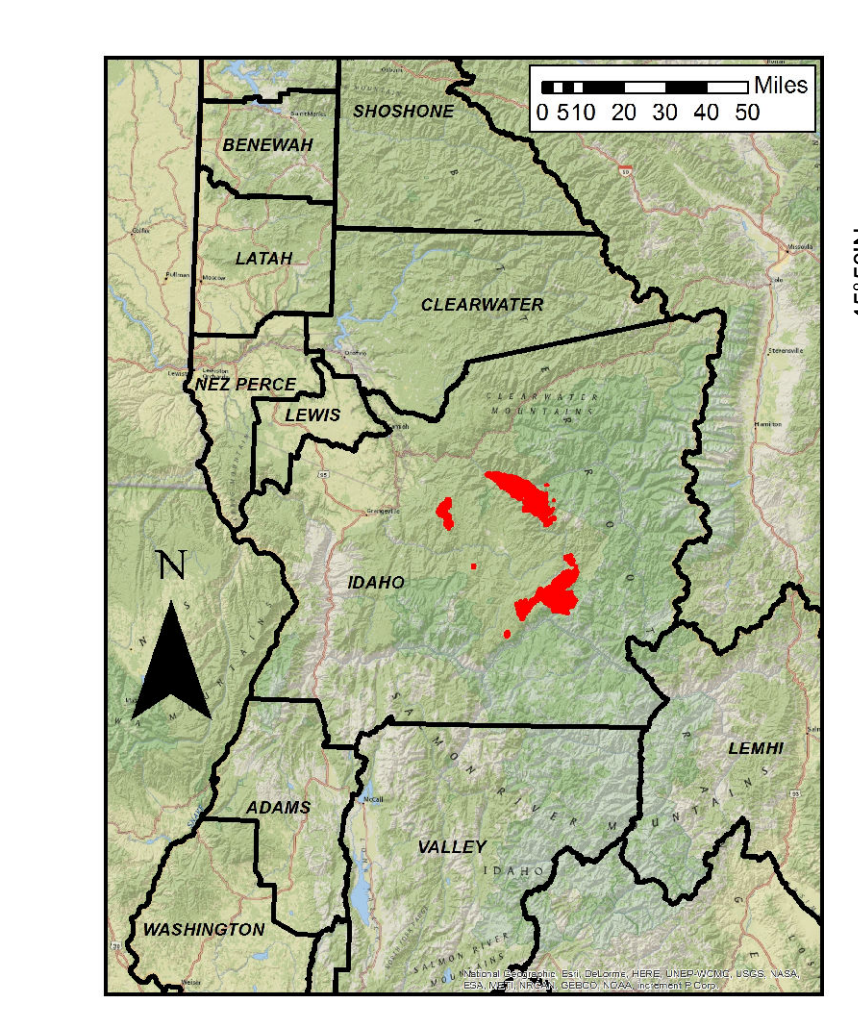

Selway Complex
000902
09/13/2015
Active Fires
84,323 Acres
Briefing Map

Legend

- Safety Zone
- Camp
- Drop Point
- Helibase
- Helispot
- Incident Command Post
- Lookout
- Pump
- Repeater
- Water Source
- Road/Trail Closures
- Uncontrolled Fire Edge
- Fire Break Planned or Incomplete
- Completed Dozer Line
- Hand Line
- Air Tanker Retardant
- Proposed Dozer Line
- Fire Polygon
- Area Closures
- US Highway
- State Highways

Forest Roads

- Primary Access
- Light Duty

Map Prepared by:
 Southern Area Red Team
 NAD 83 UTM Zone 11N
 September 13, 2015 1507 hrs