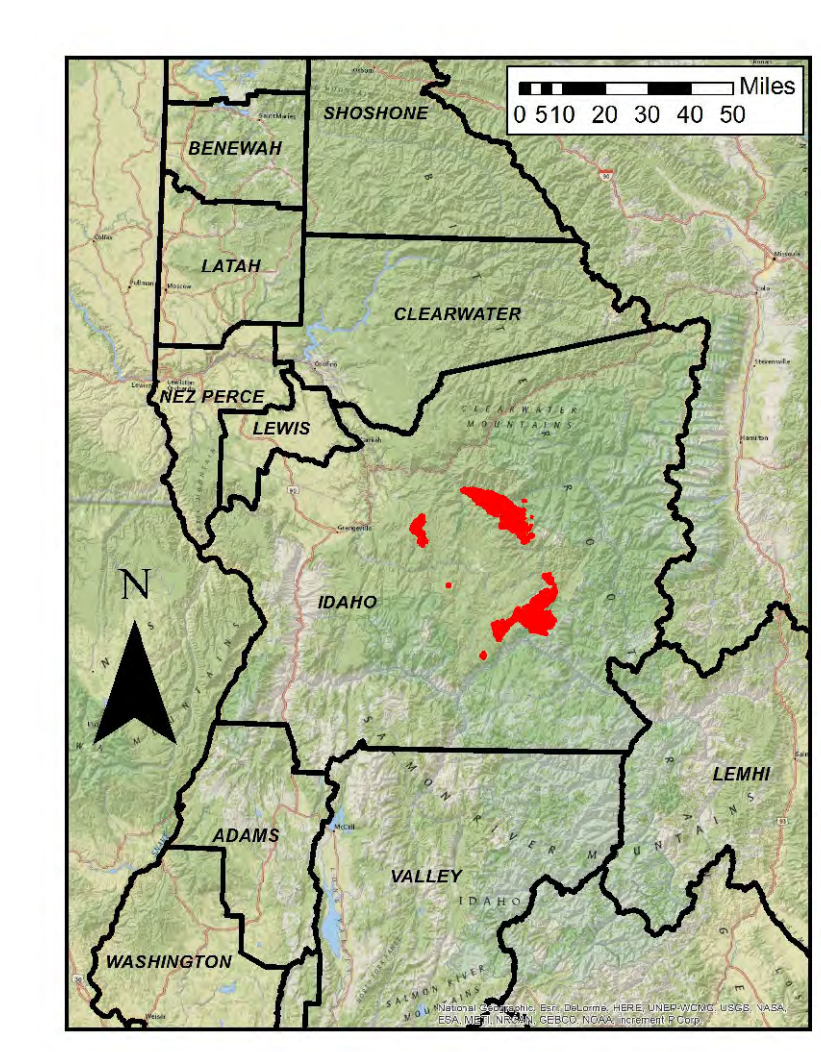

Selway Complex
000902
Fire Perimeters
as of 09/13/2015
Briefing Map

Legend

- Safety Zone
- Camp
- Drop Point
- Helibase
- Helispot
- Incident Command Post
- Lookout
- Pump
- Repeater
- Water Source
- Uncontrolled Fire Edge
- Fire Break Planned or Incomplete
- R-R-R Road as Completed Line
- Completed Dozer Line
- Completed Line
- H-H-H Hand Line
- Air Tanker Retardant
- Proposed Dozer Line
- Rehab Complete
- Road/Trail Closures
- US Highway
- State Highways

Forest Roads

Type

- Primary Access
- Light Duty
- Area Closures
- Fire Polygon

Map Prepared by:
Southern Area Red Team
NAD 83 UTM Zone 11N
September 13, 2015 1731 hrs