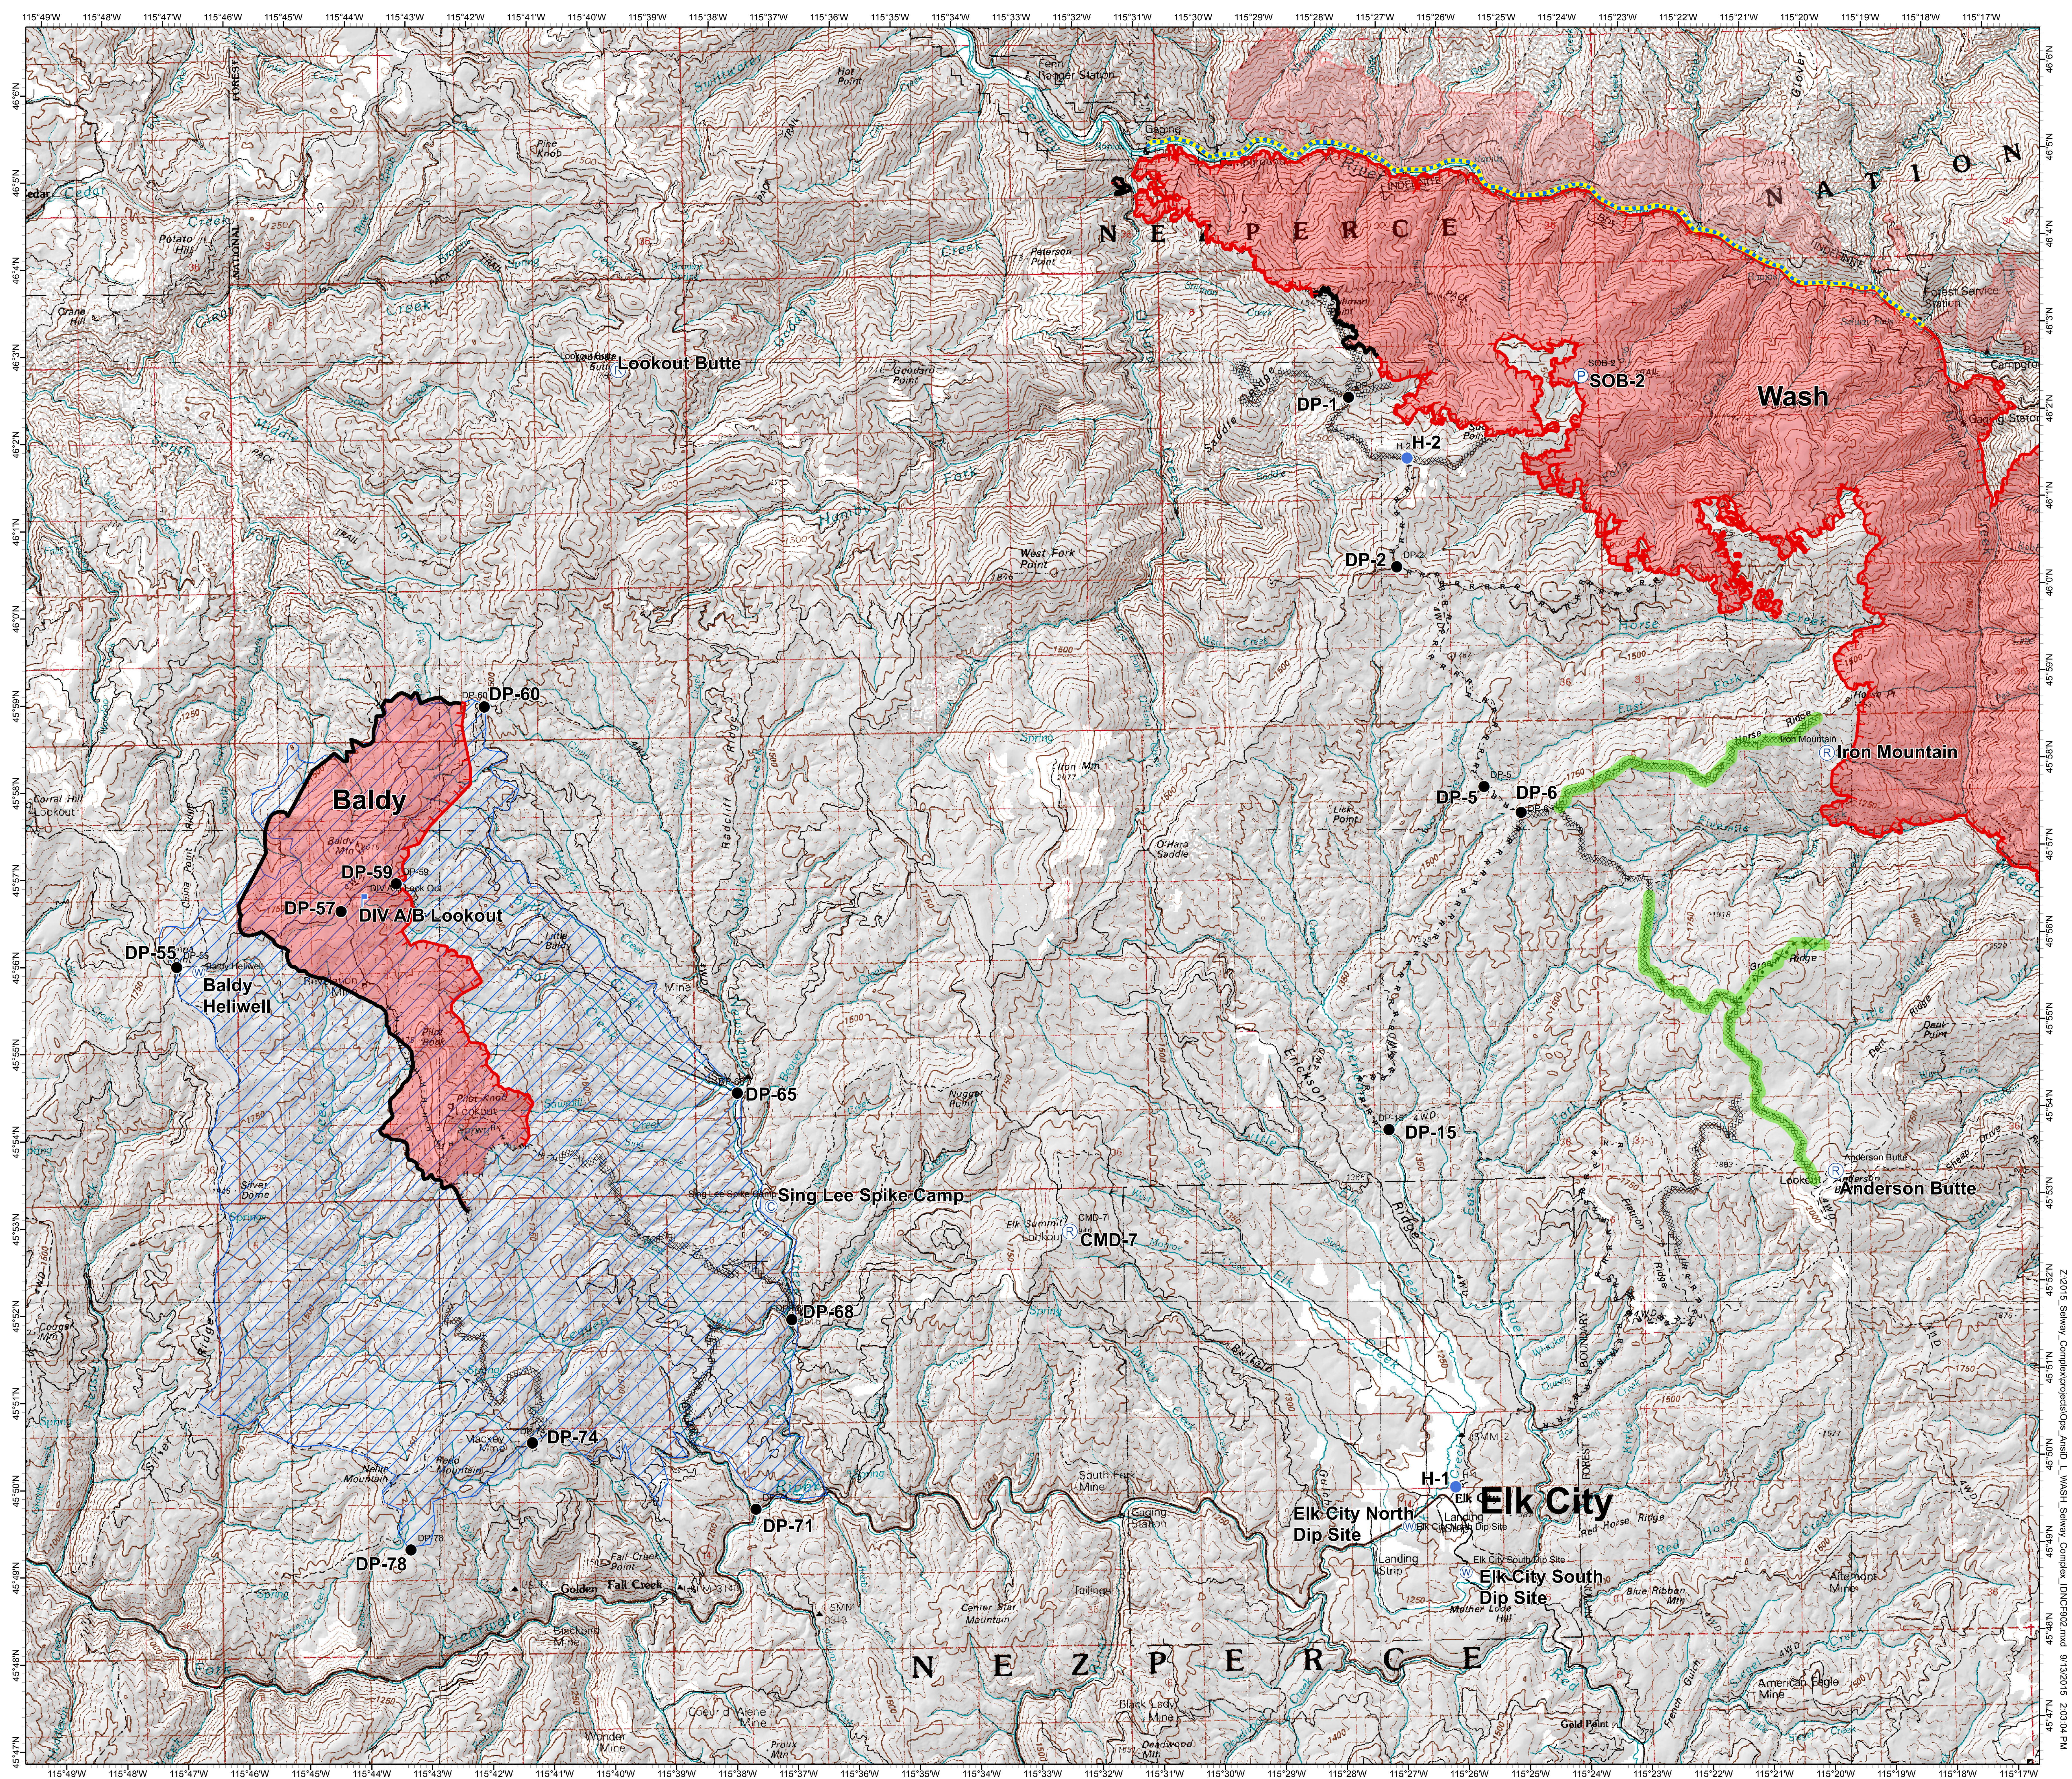

**Selway Complex
000902
09/13/2015
Baldy/Wash Fire
Rehab Map
NAD83 Zone 11N**

Legend

- Repeater
- Camp
- Drop Point
- Helibase
- Helispot
- Incident Command Post
- Lookout
- Pump
- Water Source
- Rehab Complete
- Air Tanker Retardant
- Completed Line
- Completed Dozer Line
- Fire Break Planned or Incomplete
- Hand Line
- Proposed Dozer Line
- Road as Completed Line
- Uncontrolled Fire Edge
- Road Closure
- Area Closures
- Fire Polygon
- Other Area Fires

Map Prepared by:
Southern Area Red Team
NAD 83 UTM Zone 11N
September 13, 2015 1403 hrs

Z:\2015_Selway_Complex\projfiles\000902_Ansel_T_WASH_Selway_Complex_LINC0902.mxd 9/13/2015 2:03:04 PM