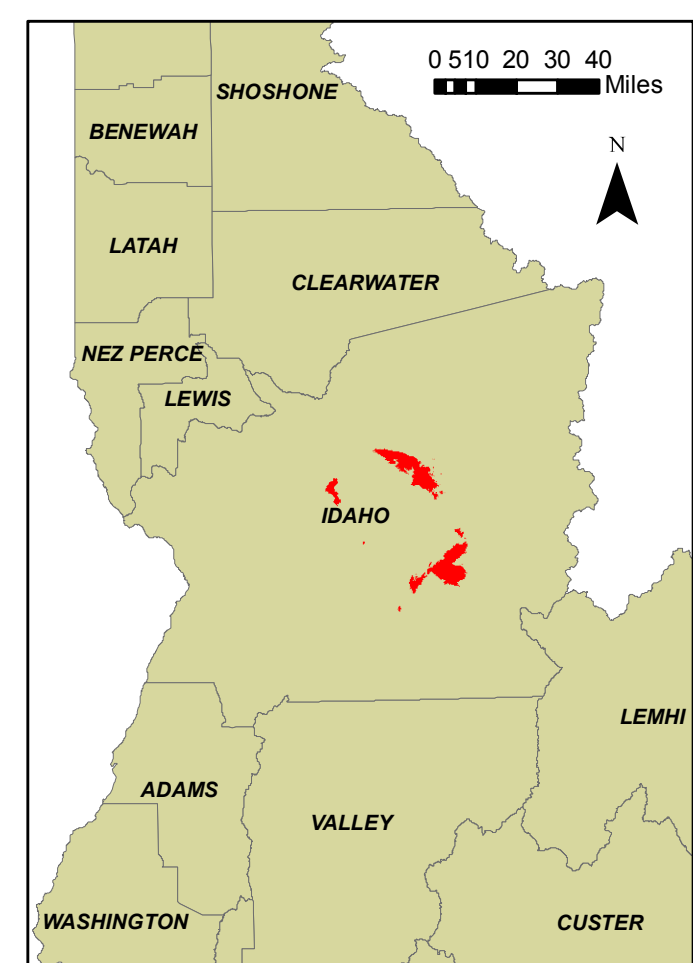

**Selway Complex
000902
09/13/2015
Baldy/Wash Fire
Rehab Map
NAD83 Zone 11N**

Legend

- Repeater
- Camp
- Drop Point
- Helibase
- Helispot
- Incident Command Post
- Lookout
- Pump
- Water Source
- Rehab Complete
- Air Tanker Retardant
- Completed Line
- Completed Dozer Line
- Fire Break Planned or Incomplete
- Hand Line
- Proposed Dozer Line
- Road as Completed Line
- Uncontrolled Fire Edge
- Road Closure
- Area Closures
- Fire Polygon
- Other Area Fires

Map Prepared by:
Southern Area Red Team
NAD 83 UTM Zone 11N
September 13, 2015 1403 hrs

Z:\2015_Selway_Complex\projfiles\000902_Ansel_T_WASH_Selway_Complex_LINC0902.mxd 9/13/2015 2:03:04 PM