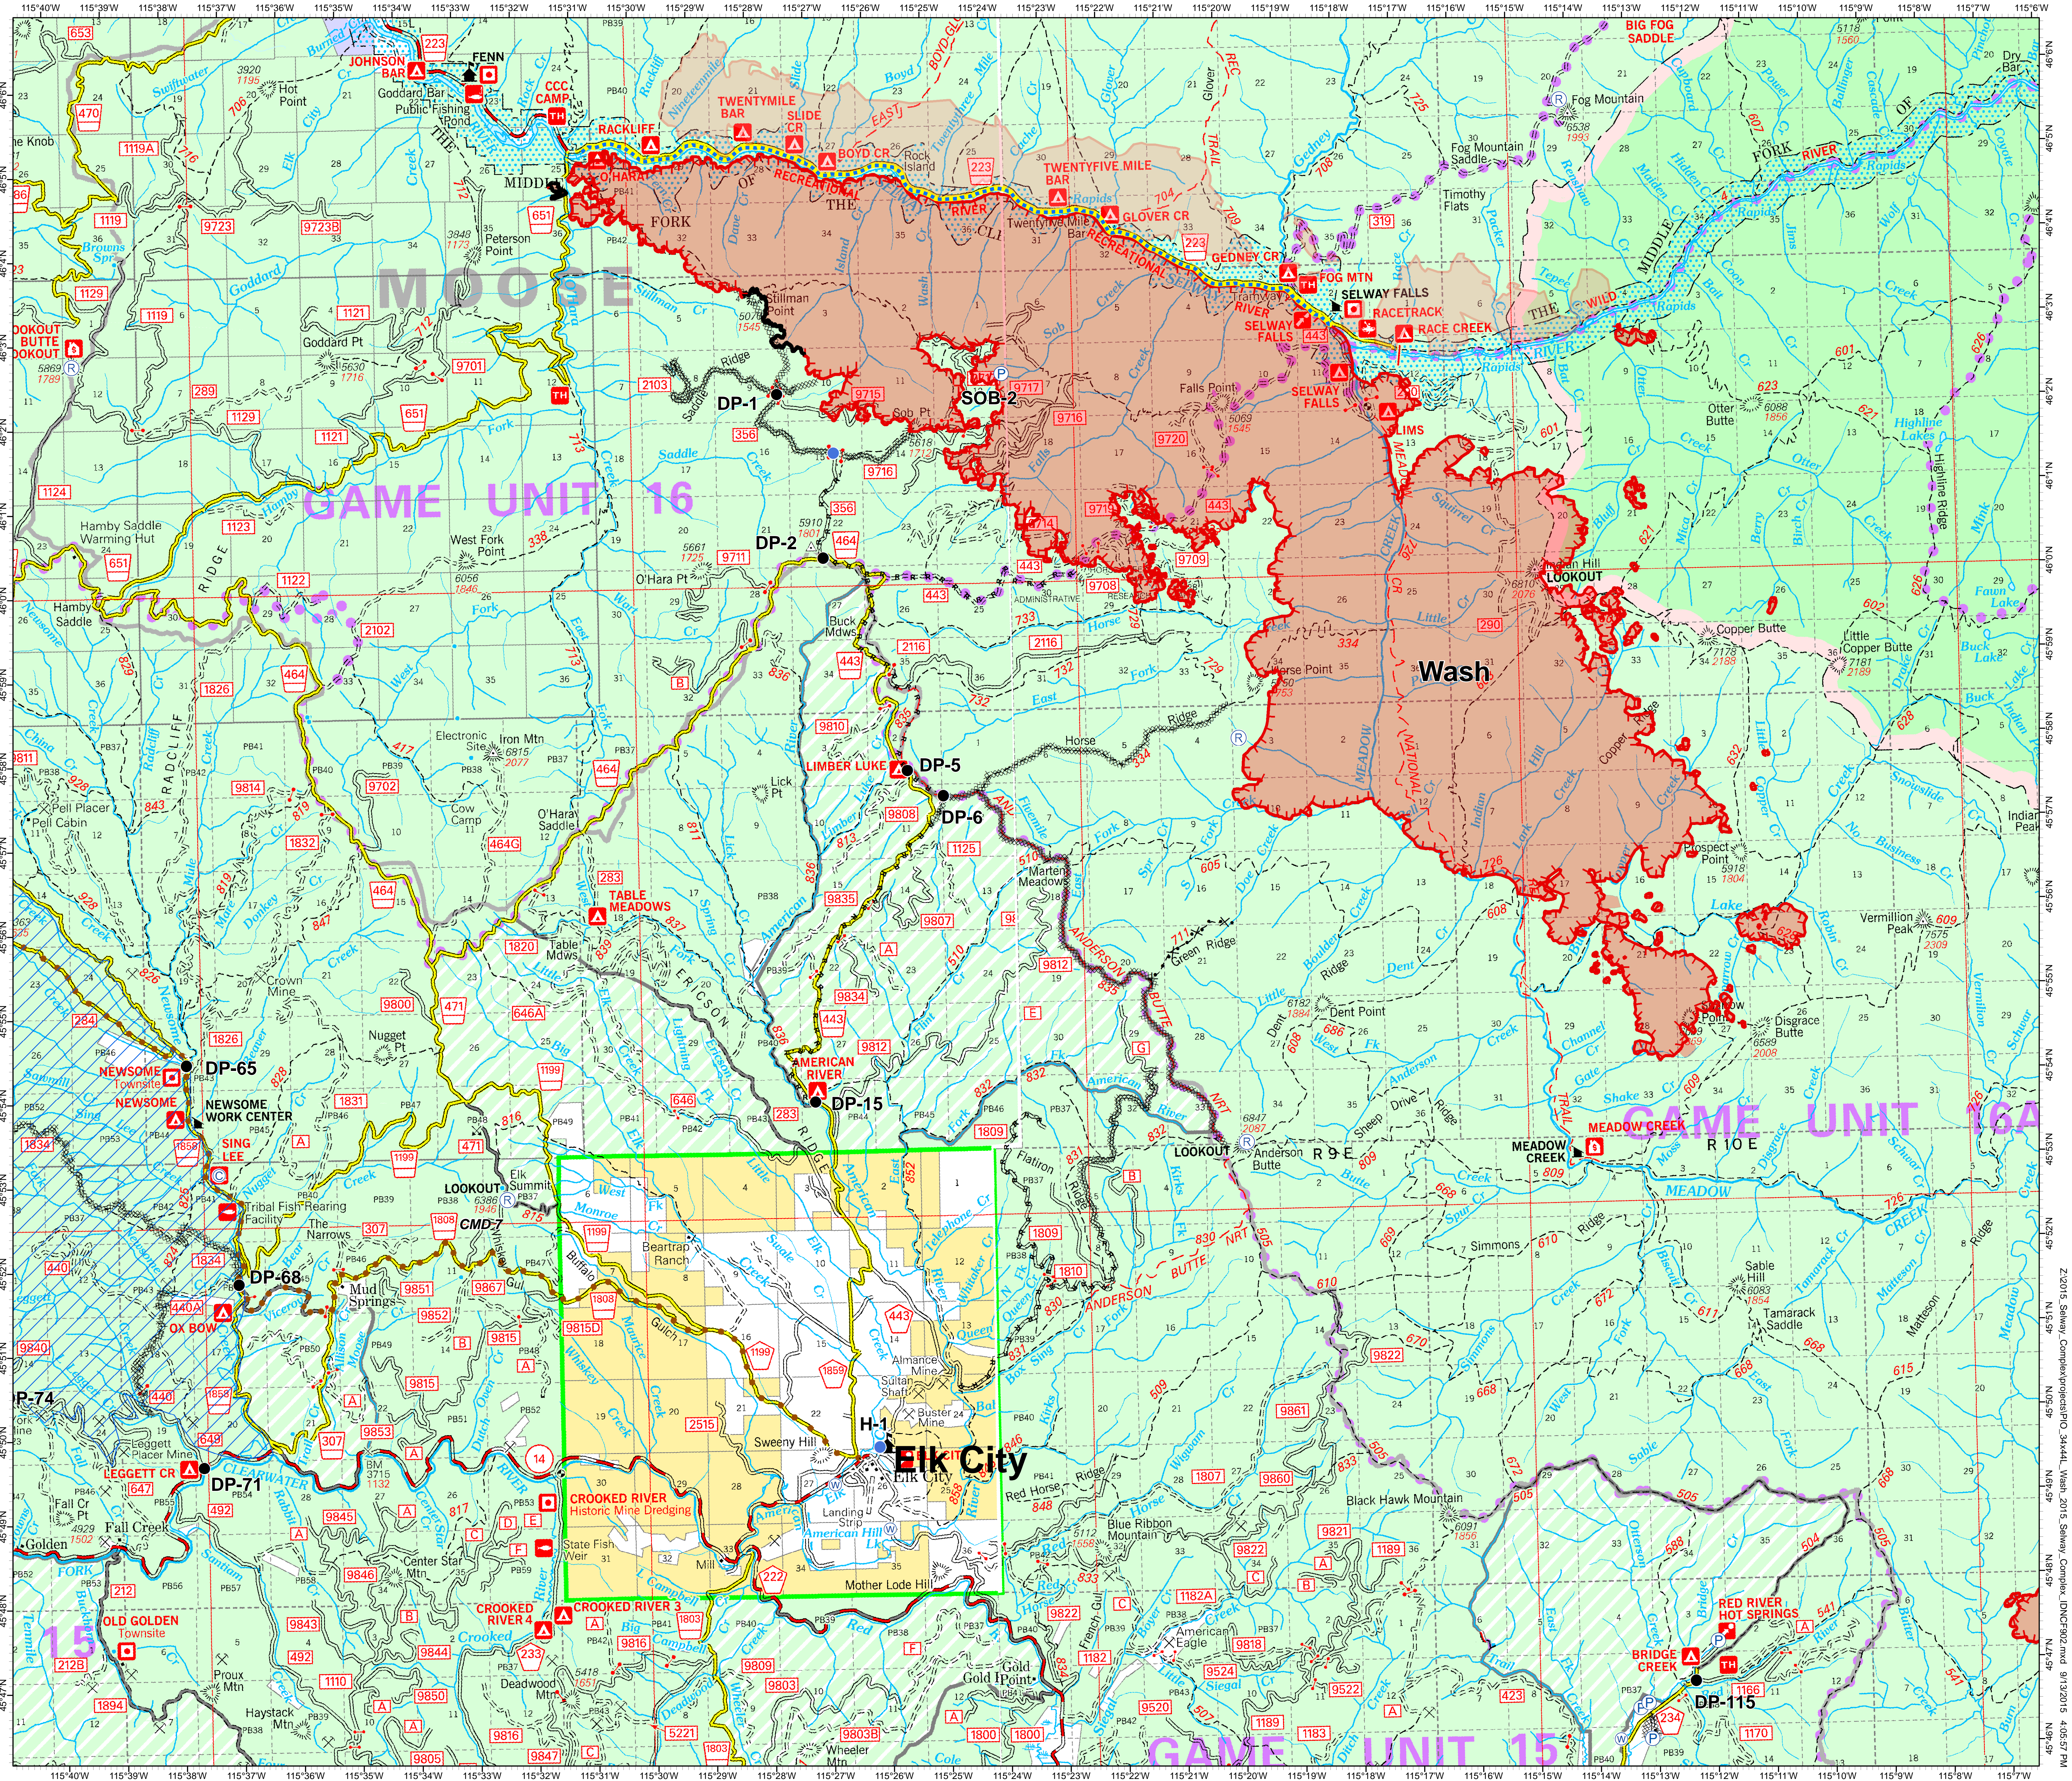

**Selway Complex  
000902  
09/14/2015  
Wash Fire  
36,555 Acres  
Briefing Map**

- Legend**
- Ⓡ Repeater
  - Ⓢ Camp
  - Drop Point
  - Ⓜ Helibase
  - Ⓜ Helispot
  - Ⓜ Incident Command Post
  - Ⓜ Lookout
  - Ⓜ Pump
  - Ⓜ Water Source
  - Ⓜ Air Tanker Retardant
  - Completed Line
  - Ⓜ Completed Dozer Line
  - Ⓜ Fire Break Planned or Incomplete
  - Ⓜ Hand Line
  - Ⓜ Proposed Dozer Line
  - Ⓜ Road as Completed Line
  - Ⓜ Uncontrolled Fire Edge
  - Ⓜ Road Closure
  - Ⓜ Area Closures
  - Ⓜ Fire Polygon
  - Ⓜ Other Area Fires

Map Prepared by:  
Southern Area Red Team  
NAD 83 UTM Zone 11N  
September 13, 2015 1605 hrs

Z:\2015\_Selway\_Complex\proj\proj\_34444\_Wash\_2015\_Selway\_Complex\_IDM\FRZ2015\_09132015\_160535.PM