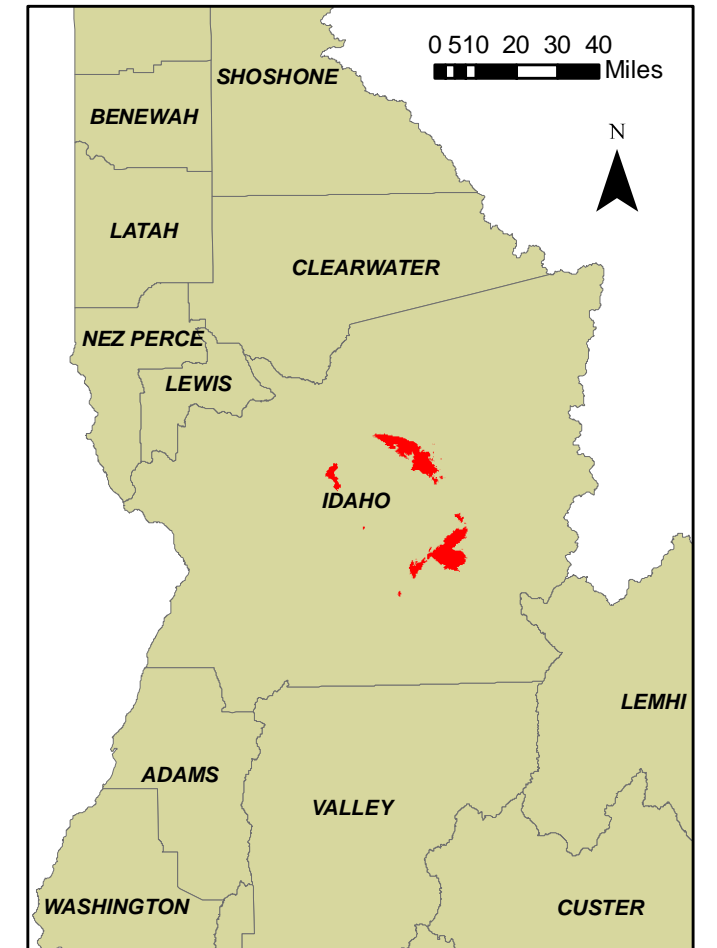

**Selway Complex  
000902  
09/14/2015  
Wash Fire  
36,555 Acres  
Briefing Map**

- Legend**
- Ⓡ Repeater
  - Ⓢ Camp
  - Drop Point
  - Ⓜ Helibase
  - Ⓜ Helispot
  - Ⓜ Incident Command Post
  - Ⓜ Lookout
  - Ⓜ Pump
  - Ⓜ Water Source
  - Ⓜ Air Tanker Retardant
  - Completed Line
  - Ⓜ Completed Dozer Line
  - Ⓜ Fire Break Planned or Incomplete
  - Ⓜ Hand Line
  - Ⓜ Proposed Dozer Line
  - Ⓜ Road as Completed Line
  - Ⓜ Uncontrolled Fire Edge
  - Ⓜ Road Closure
  - Ⓜ Area Closures
  - Ⓜ Fire Polygon
  - Ⓜ Other Area Fires

Map Prepared by:  
Southern Area Red Team  
NAD 83 UTM Zone 11N  
September 13, 2015 1605 hrs

Z:\2015\_Selway\_Complex\proj\proj\_34444\_Wash\_2015\_Selway\_Complex\_IDM\FRZ2015\_09132015\_160535.PM