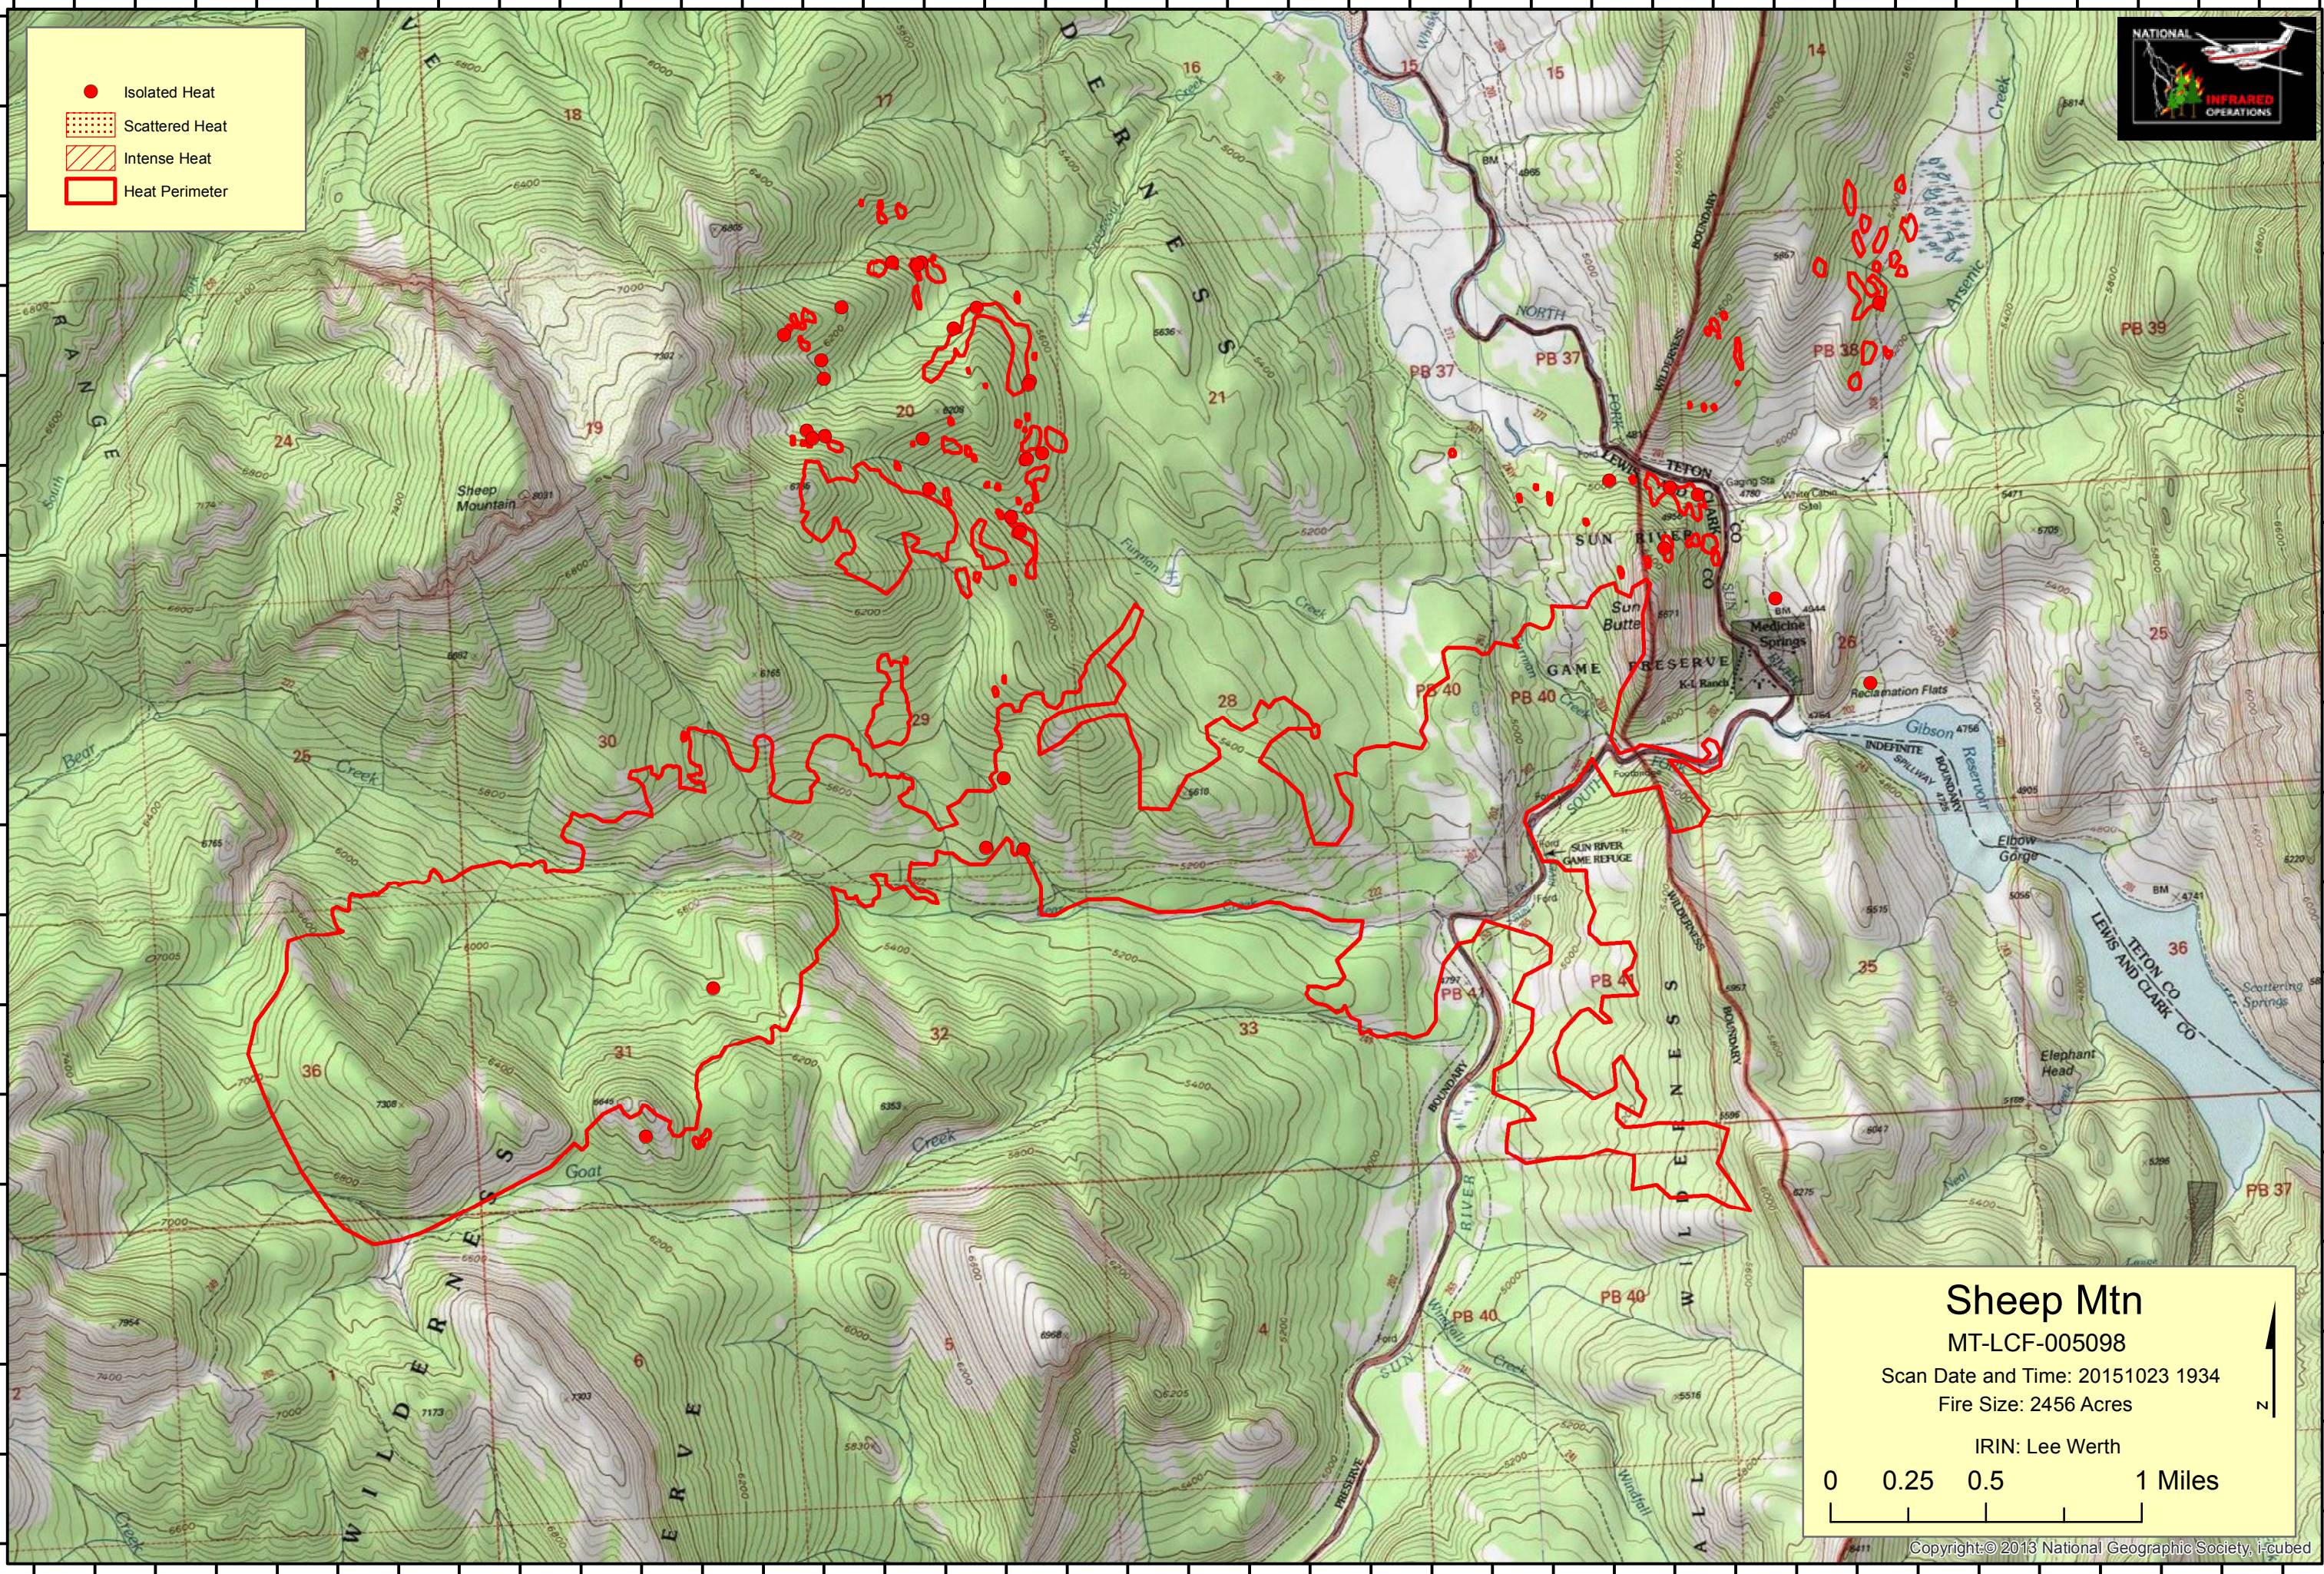

- Isolated Heat
- Scattered Heat
- Intense Heat
- Heat Perimeter

Sheep Mtn
 MT-LCF-005098
 Scan Date and Time: 20151023 1934
 Fire Size: 2456 Acres

IRIN: Lee Werth

0 0.25 0.5 1 Miles

N