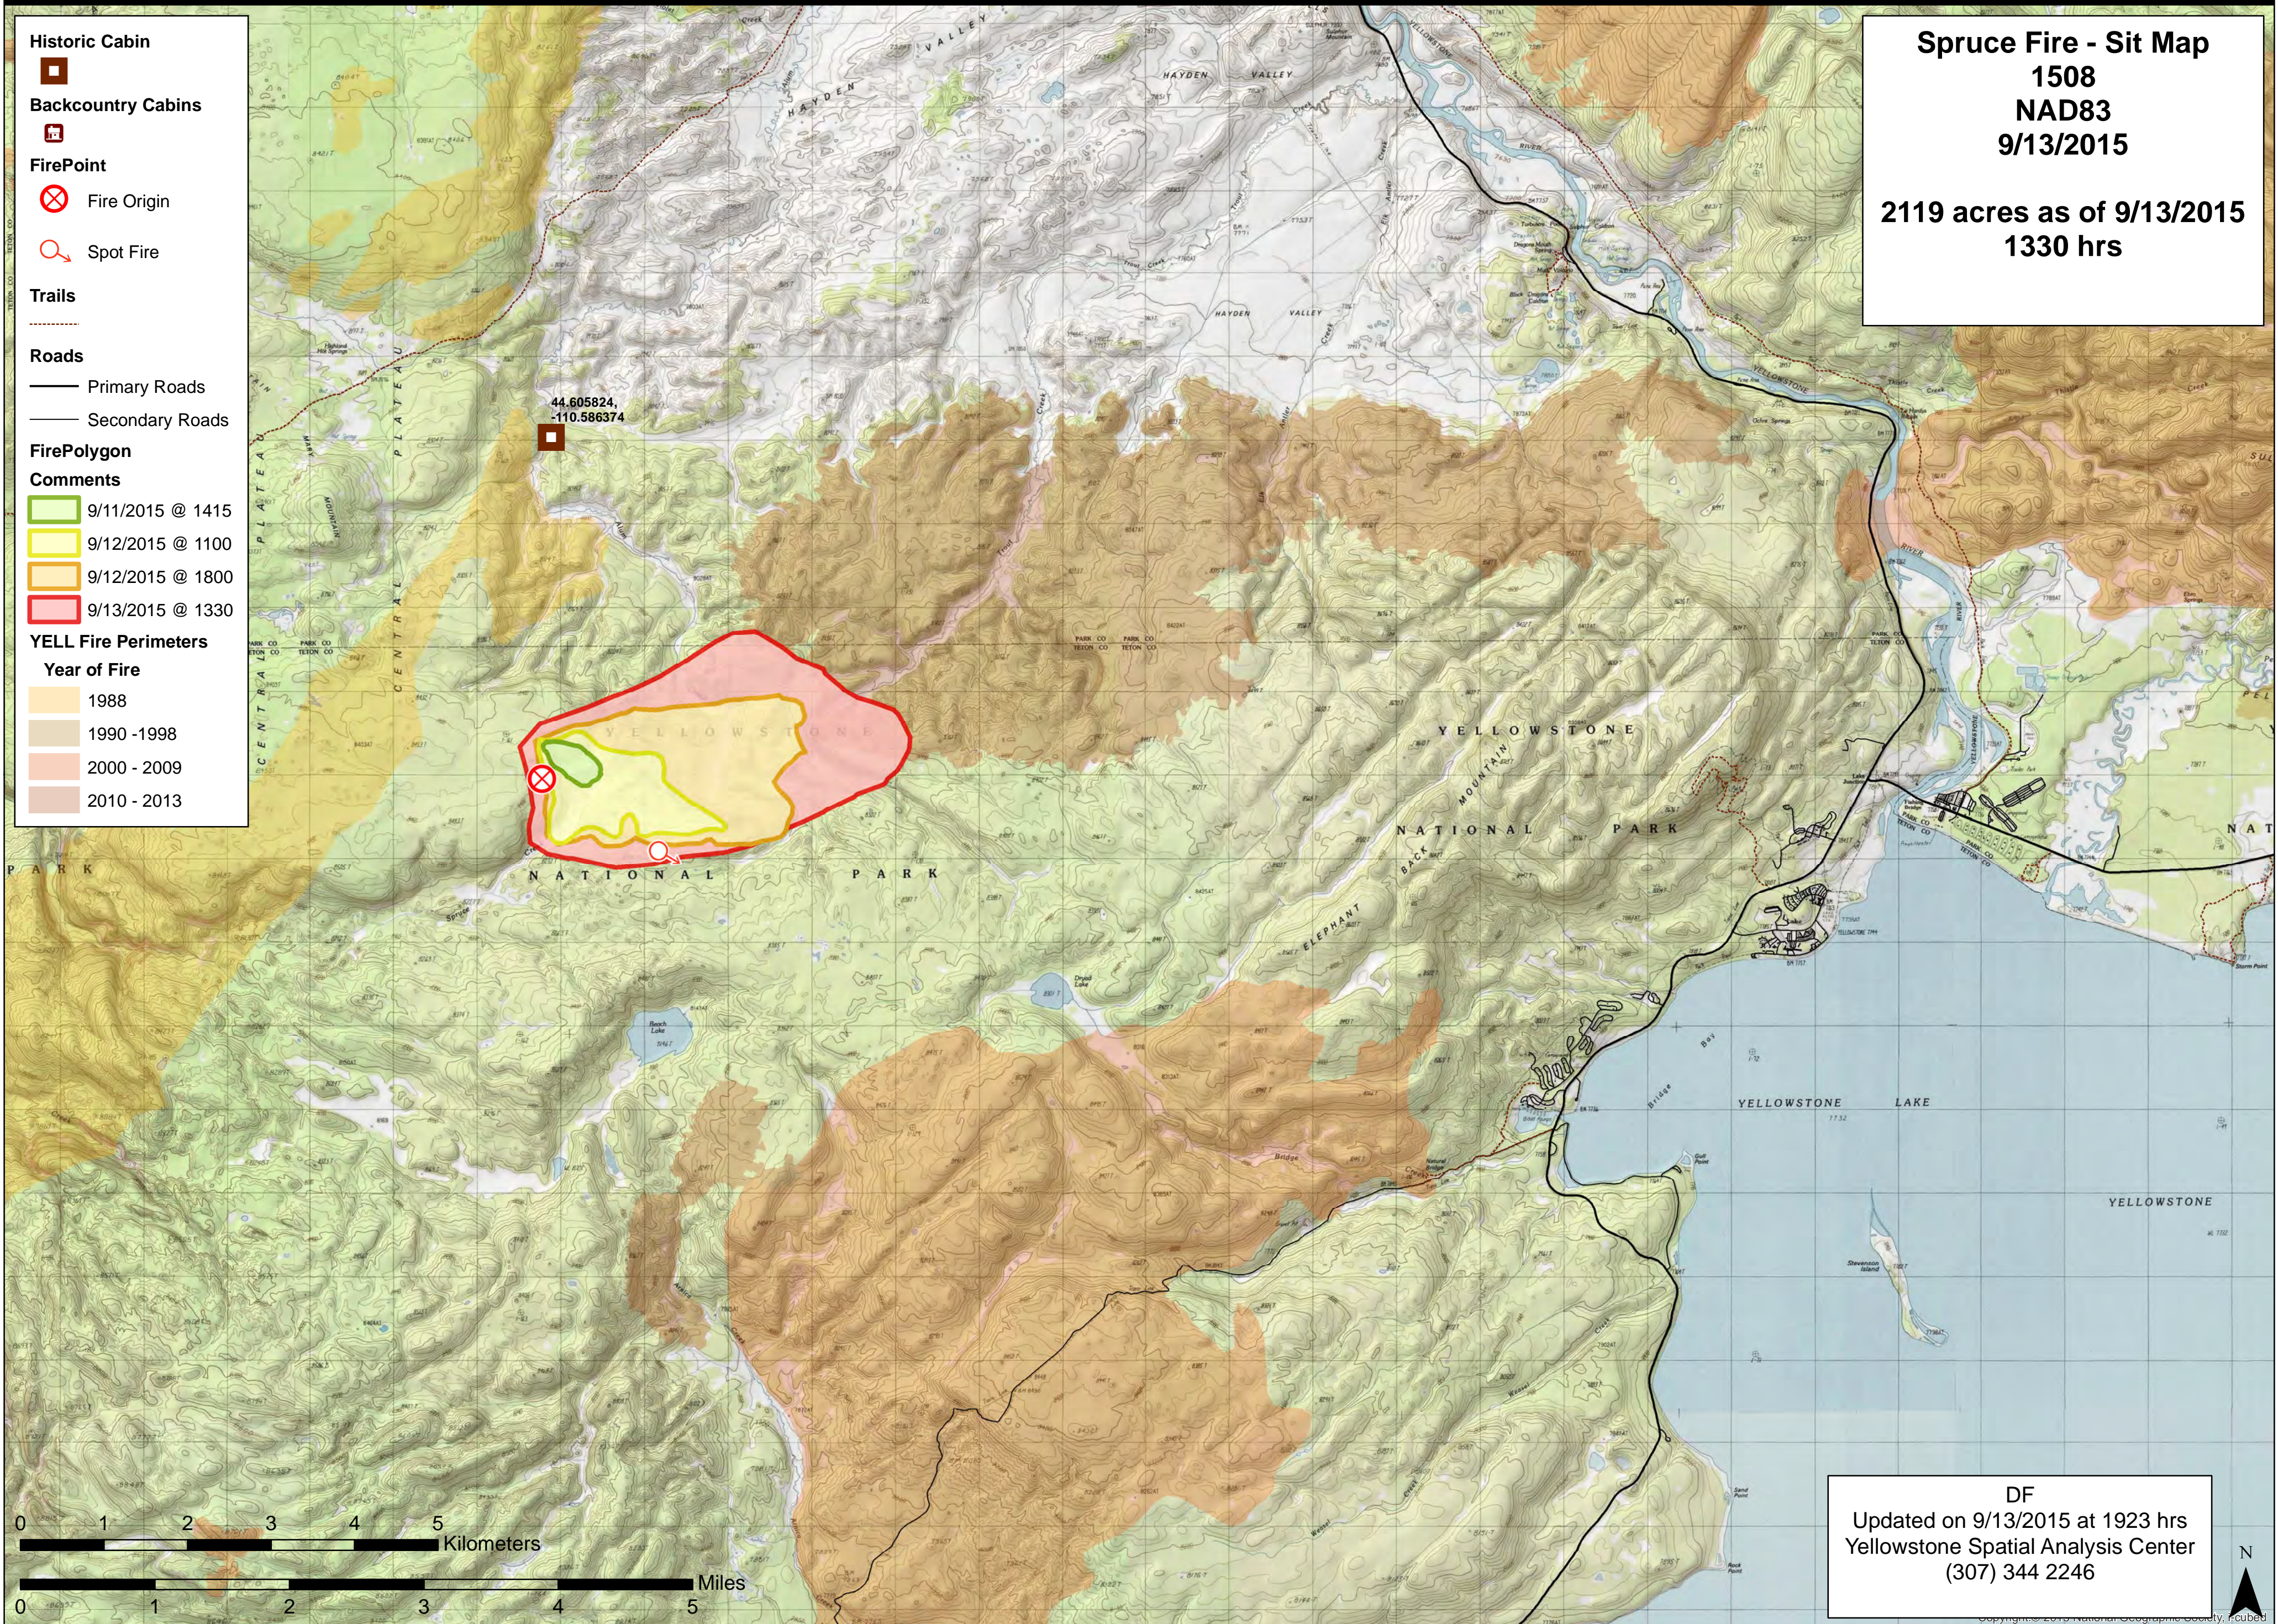

Historic Cabin
■

Backcountry Cabins
■

FirePoint
⊗ Fire Origin
○ Spot Fire

Trails
- - -

Roads
— Primary Roads
— Secondary Roads

FirePolygon
Comments
■ 9/11/2015 @ 1415
■ 9/12/2015 @ 1100
■ 9/12/2015 @ 1800
■ 9/13/2015 @ 1330

YELL Fire Perimeters
Year of Fire
■ 1988
■ 1990 - 1998
■ 2000 - 2009
■ 2010 - 2013

Spruce Fire - Sit Map
1508
NAD83
9/13/2015
2119 acres as of 9/13/2015
1330 hrs

DF
Updated on 9/13/2015 at 1923 hrs
Yellowstone Spatial Analysis Center
(307) 344 2246