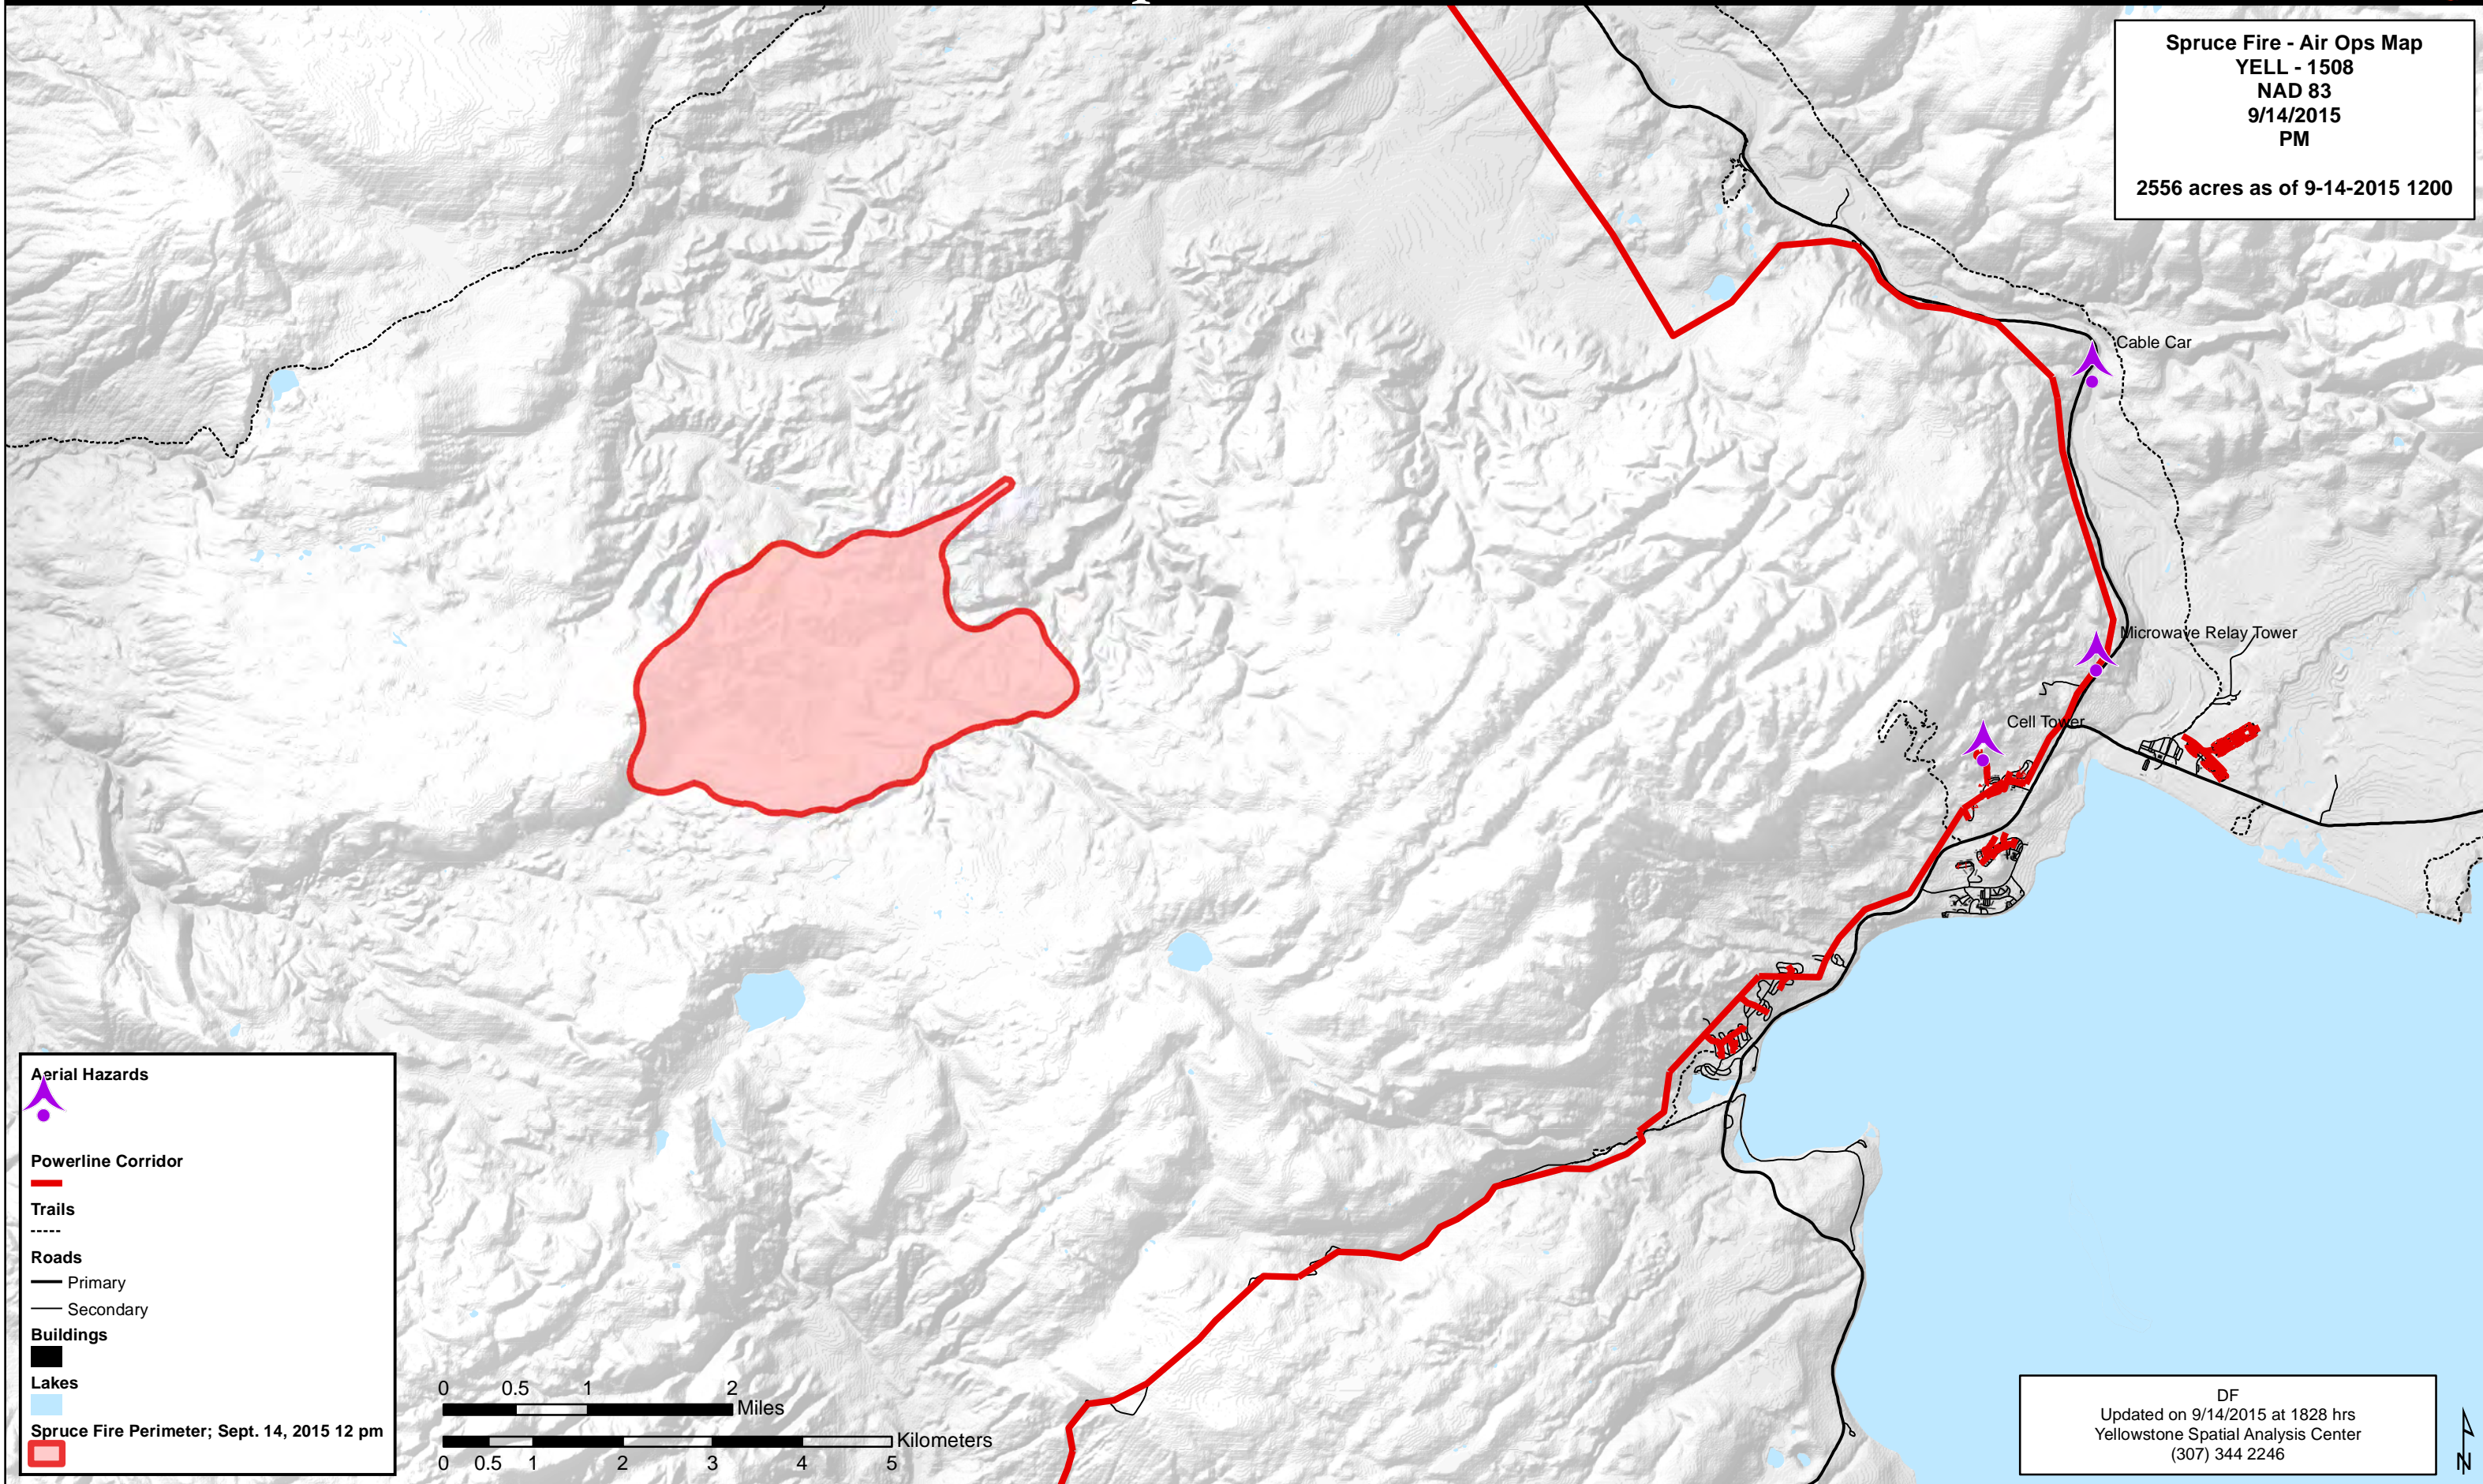

Spruce Fire

Spruce Fire - Air Ops Map
YELL - 1508
NAD 83
9/14/2015
PM
2556 acres as of 9-14-2015 1200

Aerial Hazards
▲

Powerline Corridor
—

Trails
- - - -

Roads
— Primary
— Secondary

Buildings
■

Lakes
■

Spruce Fire Perimeter; Sept. 14, 2015 12 pm
■

DF
Updated on 9/14/2015 at 1828 hrs
Yellowstone Spatial Analysis Center
(307) 344 2246