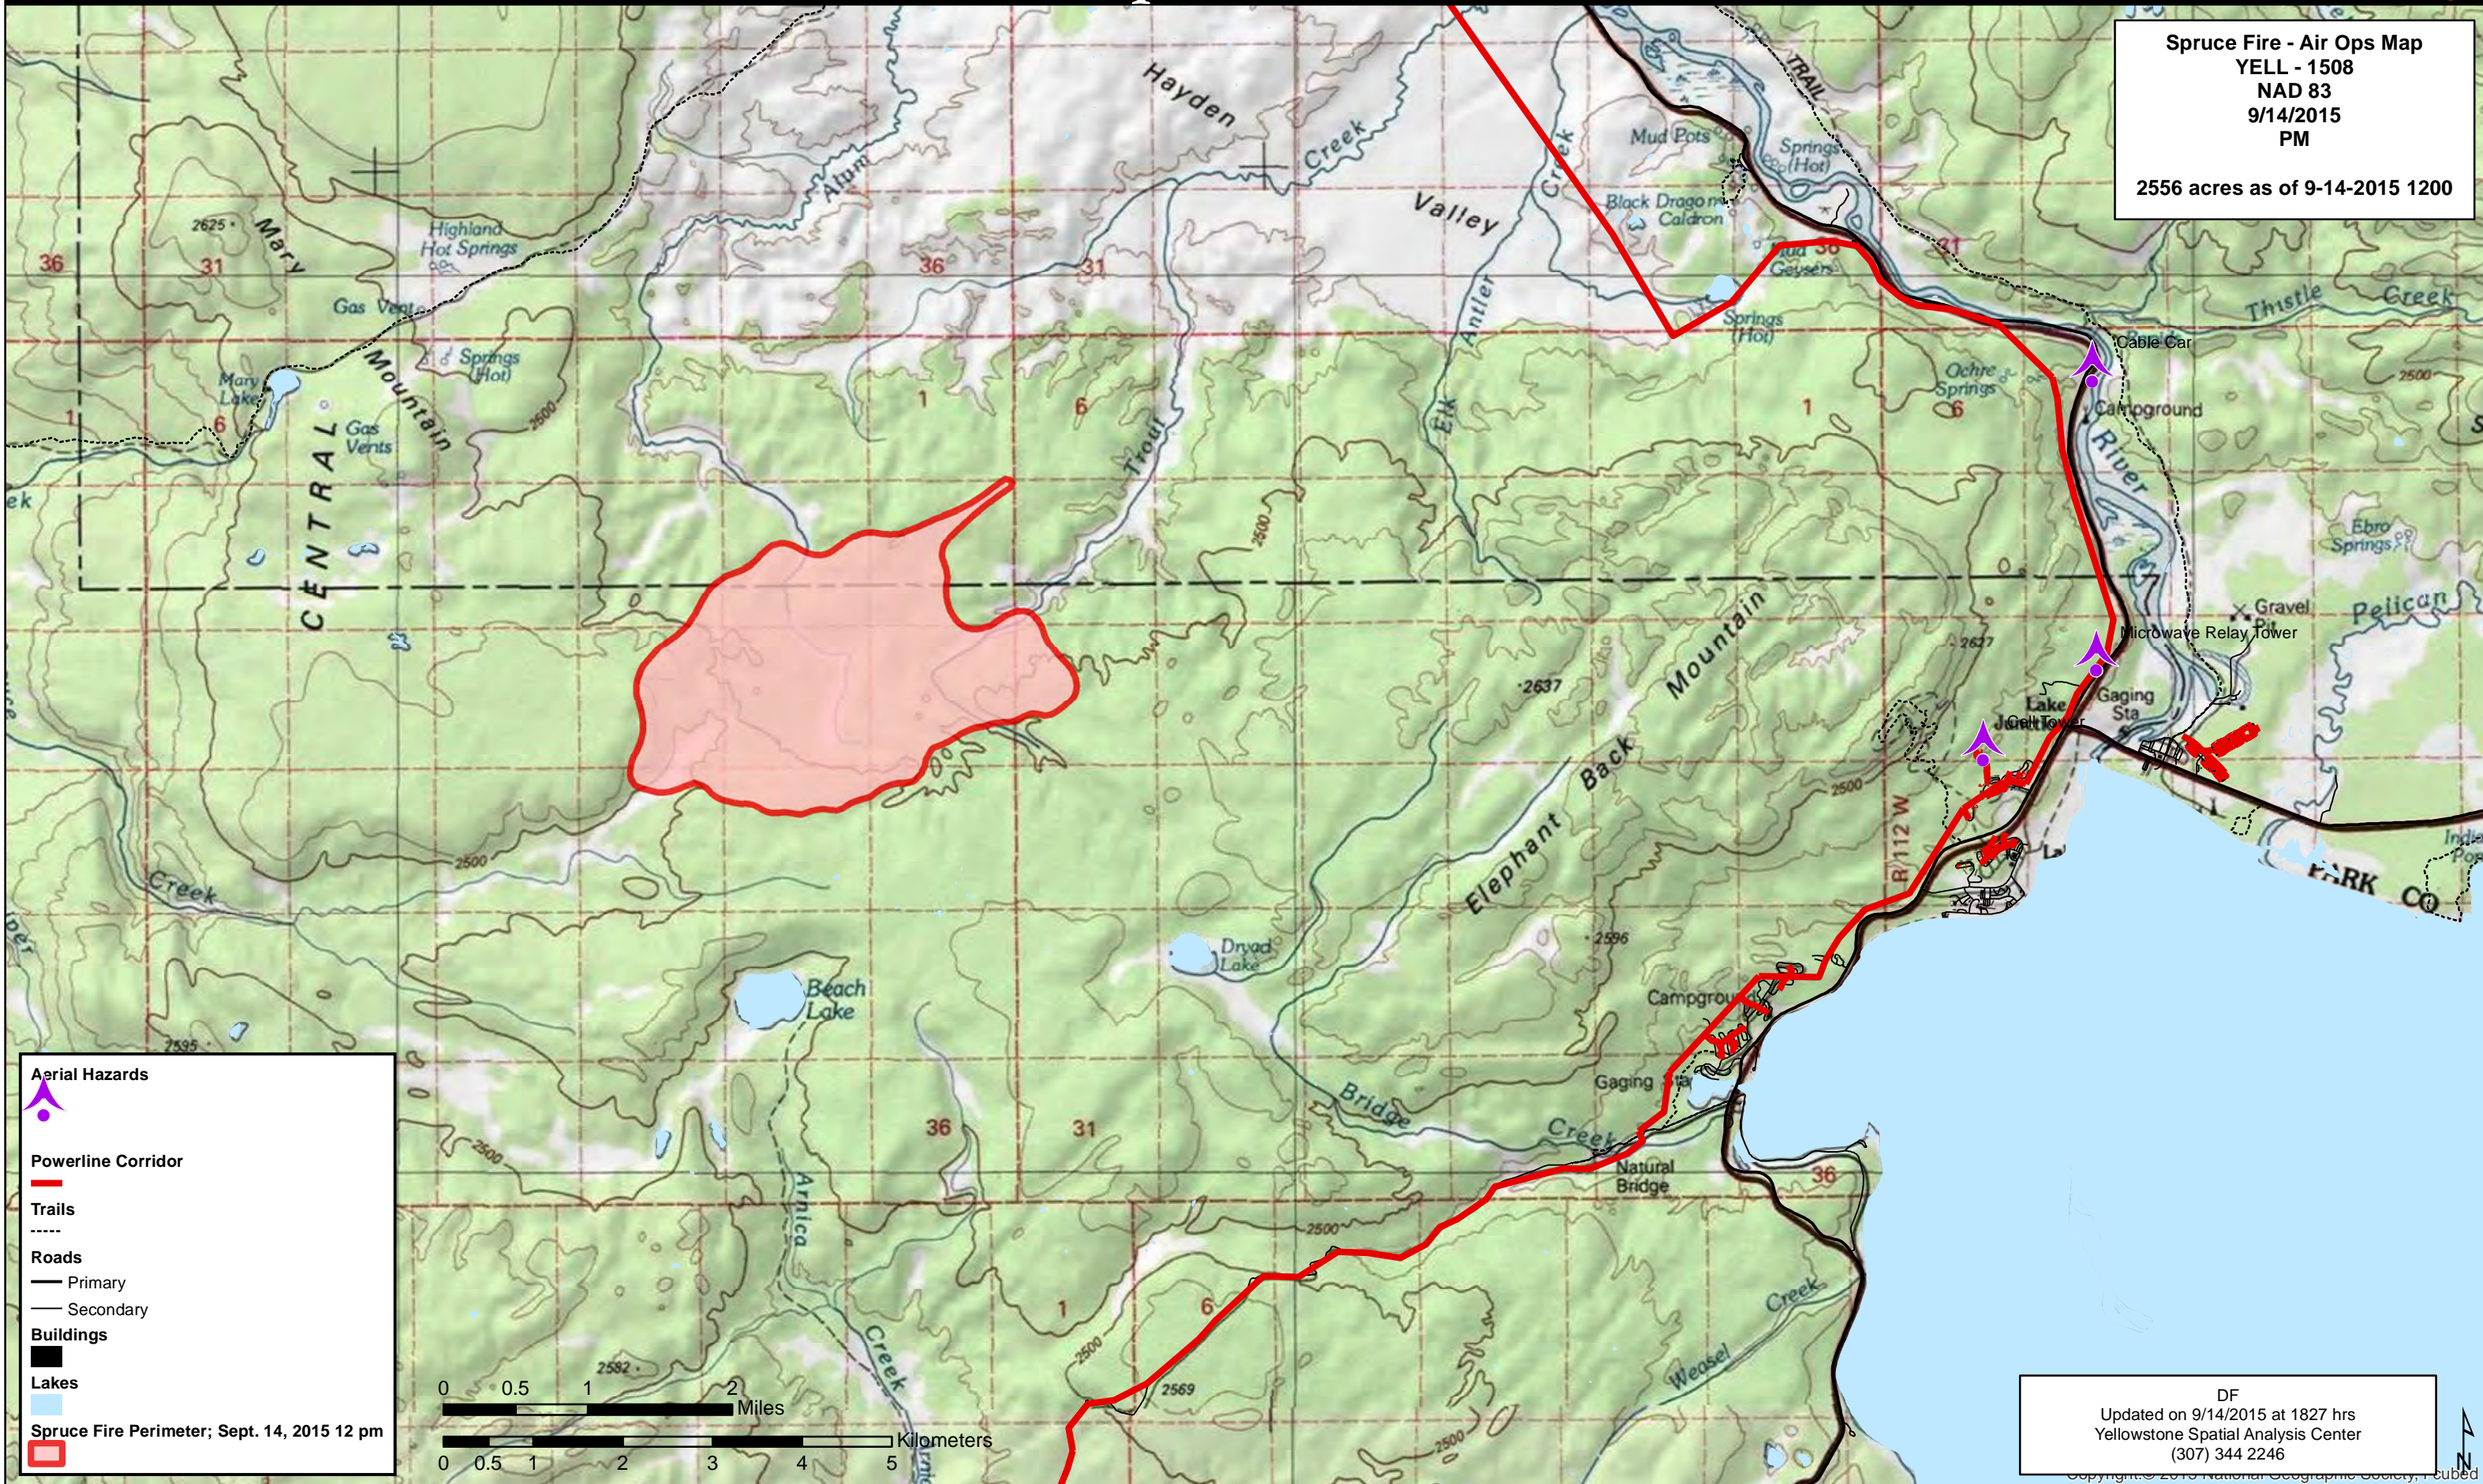

Spruce Fire

Spruce Fire - Air Ops Map
YELL - 1508
NAD 83
9/14/2015
PM
2556 acres as of 9-14-2015 1200

Aerial Hazards
▲

Powerline Corridor
—

Trails
- - - -

Roads
— Primary
— Secondary

Buildings
■

Lakes
■

Spruce Fire Perimeter; Sept. 14, 2015 12 pm
■

DF
Updated on 9/14/2015 at 1827 hrs
Yellowstone Spatial Analysis Center
(307) 344 2246