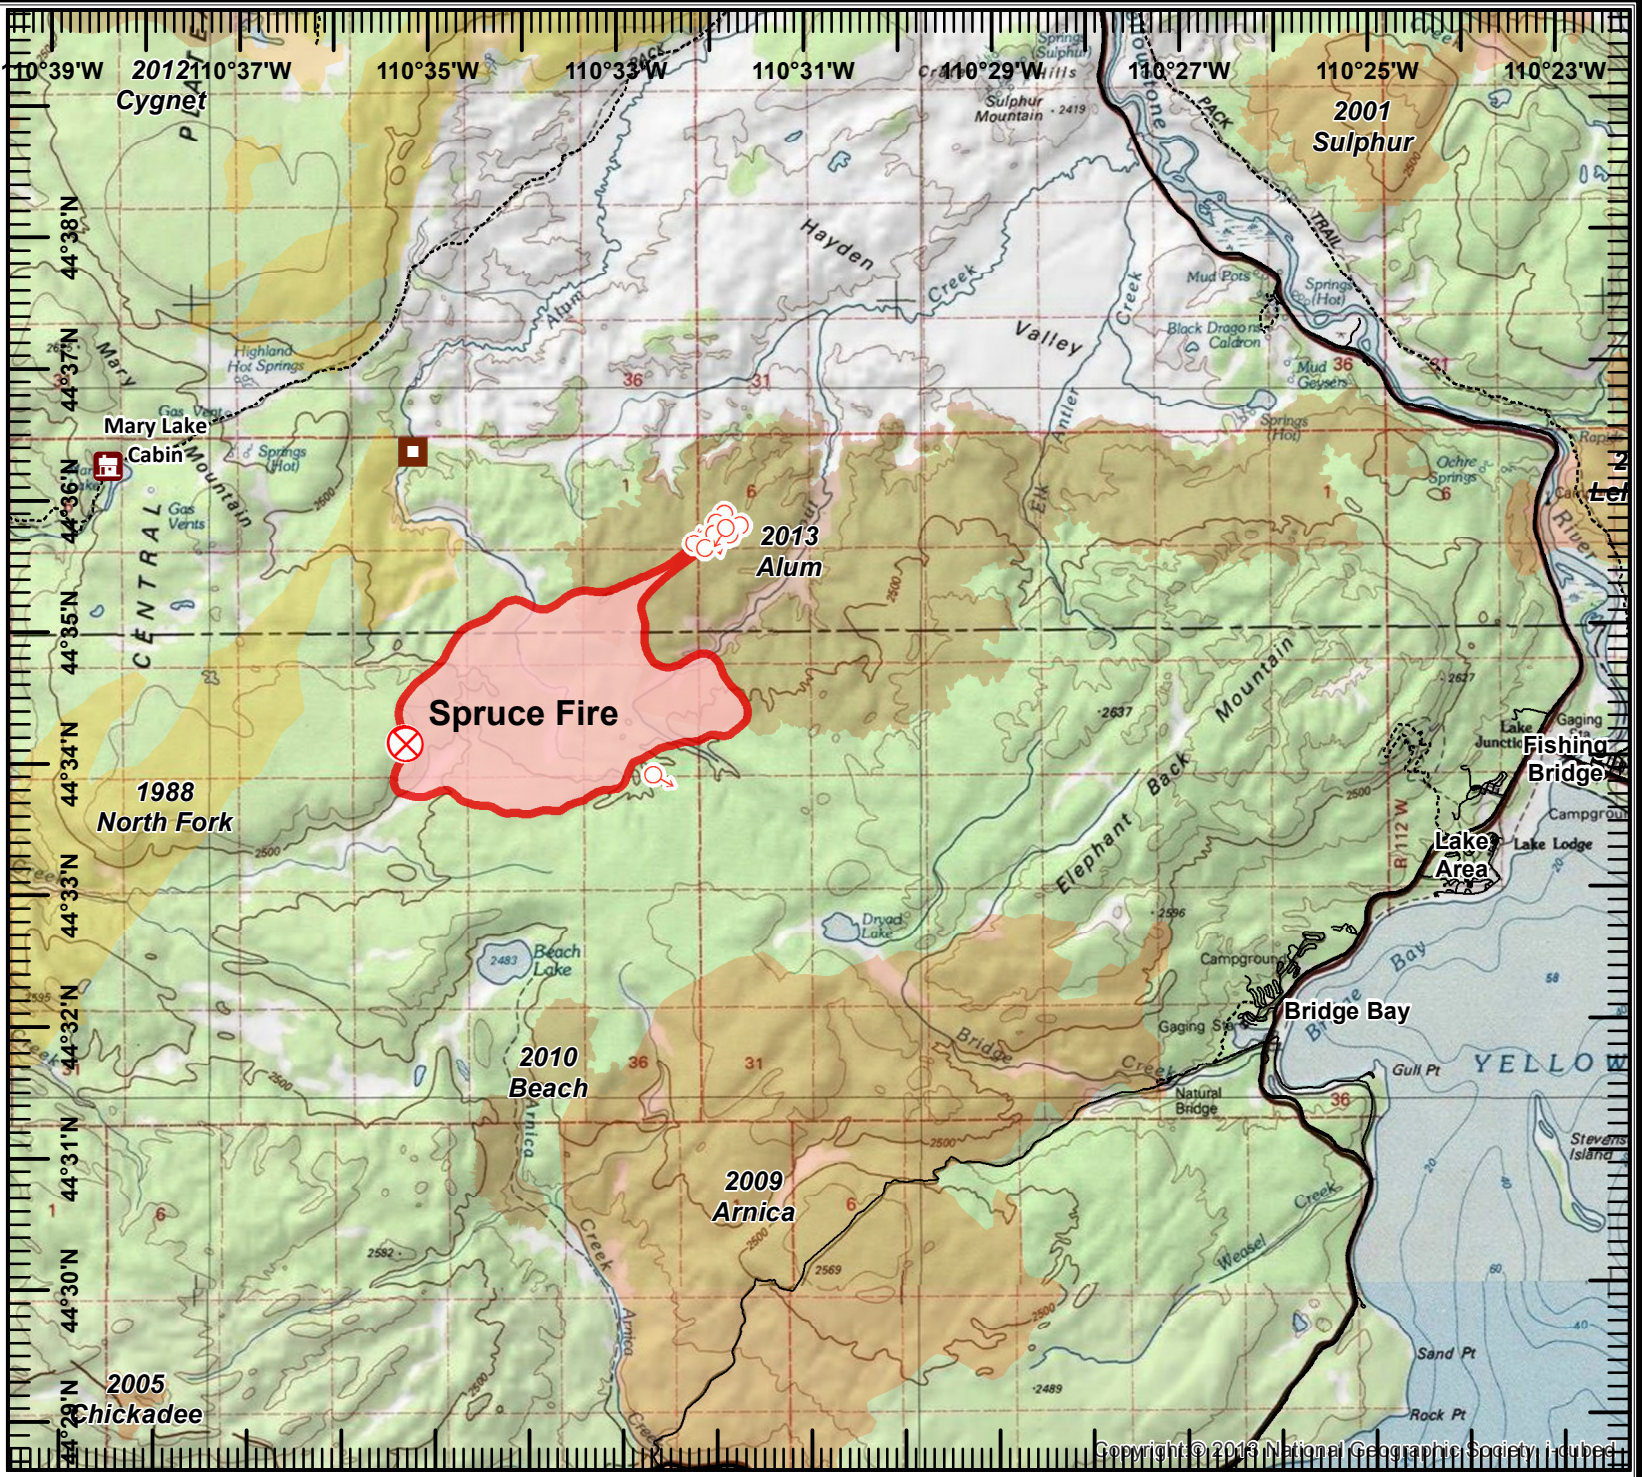

Spruce Fire Incident 1508
NAD83
9/14/15

-  Historic Cabin
-  Backcountry Cabins
-  Spot Fire
-  Fire Origin
-  Trails
-  Primary Roads
-  Secondary Roads
-  Spruce Fire
- YELL Fire Perimeters**
-  1988
-  1990 -1998
-  2000 - 2009
-  2010 - 2013

DF
 9/14/2015, 1900 hrs
 YELL Spatial Analysis Center
 307-344-2246