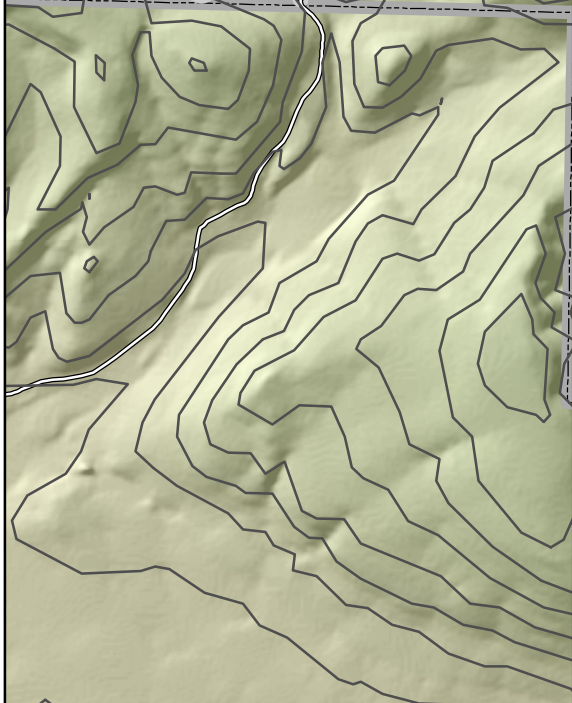

Sucker Creek Fire 8/11/2015

Active Fire is approximately 26 acres
Contingency line is approx 6 miles
totalling 1071 acres

-  Active Fire
-  Contingency Line
-  Contours - 100 Foot

dtn81115