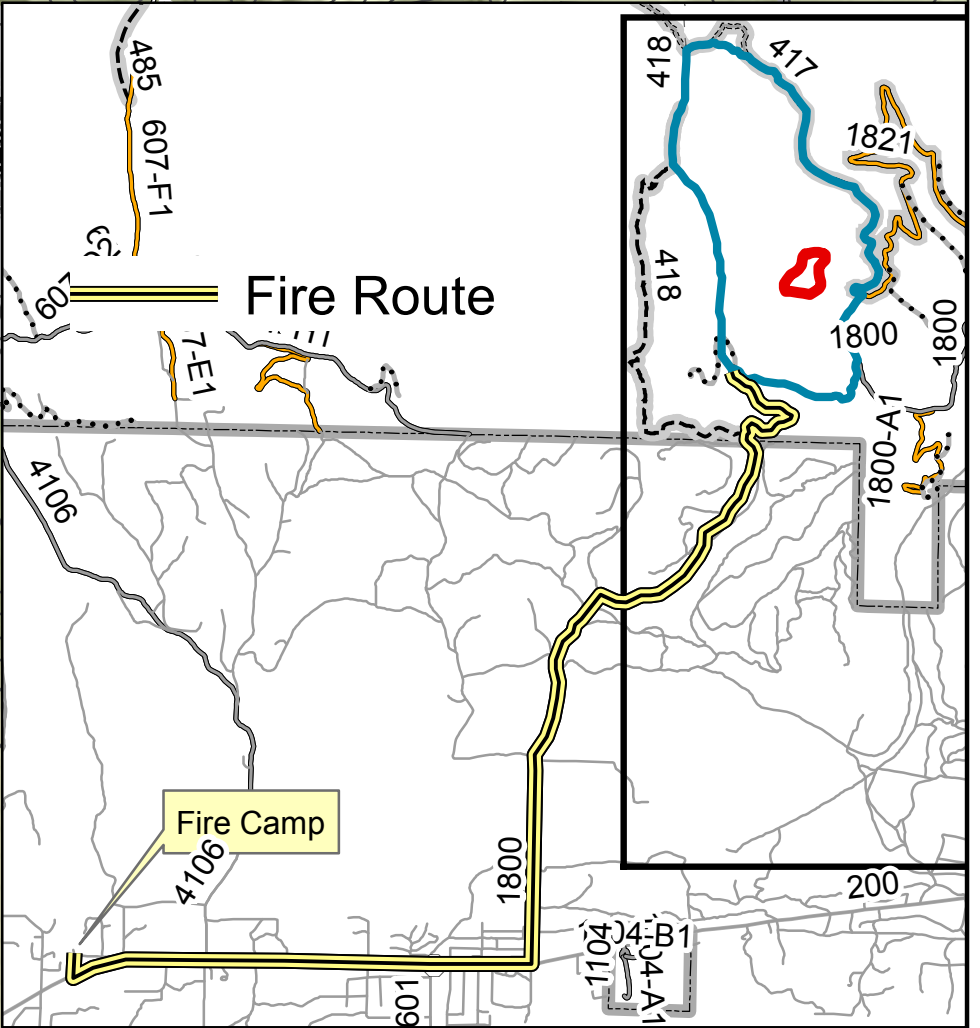

Sucker Creek Fire 8/11/2015

Active Fire is approximately 26 acres
Contingency line is approx 6 miles
totalling 1071 acres

-  Active Fire
-  Contingency Line
-  Contours - 100 Foot

dtn81115