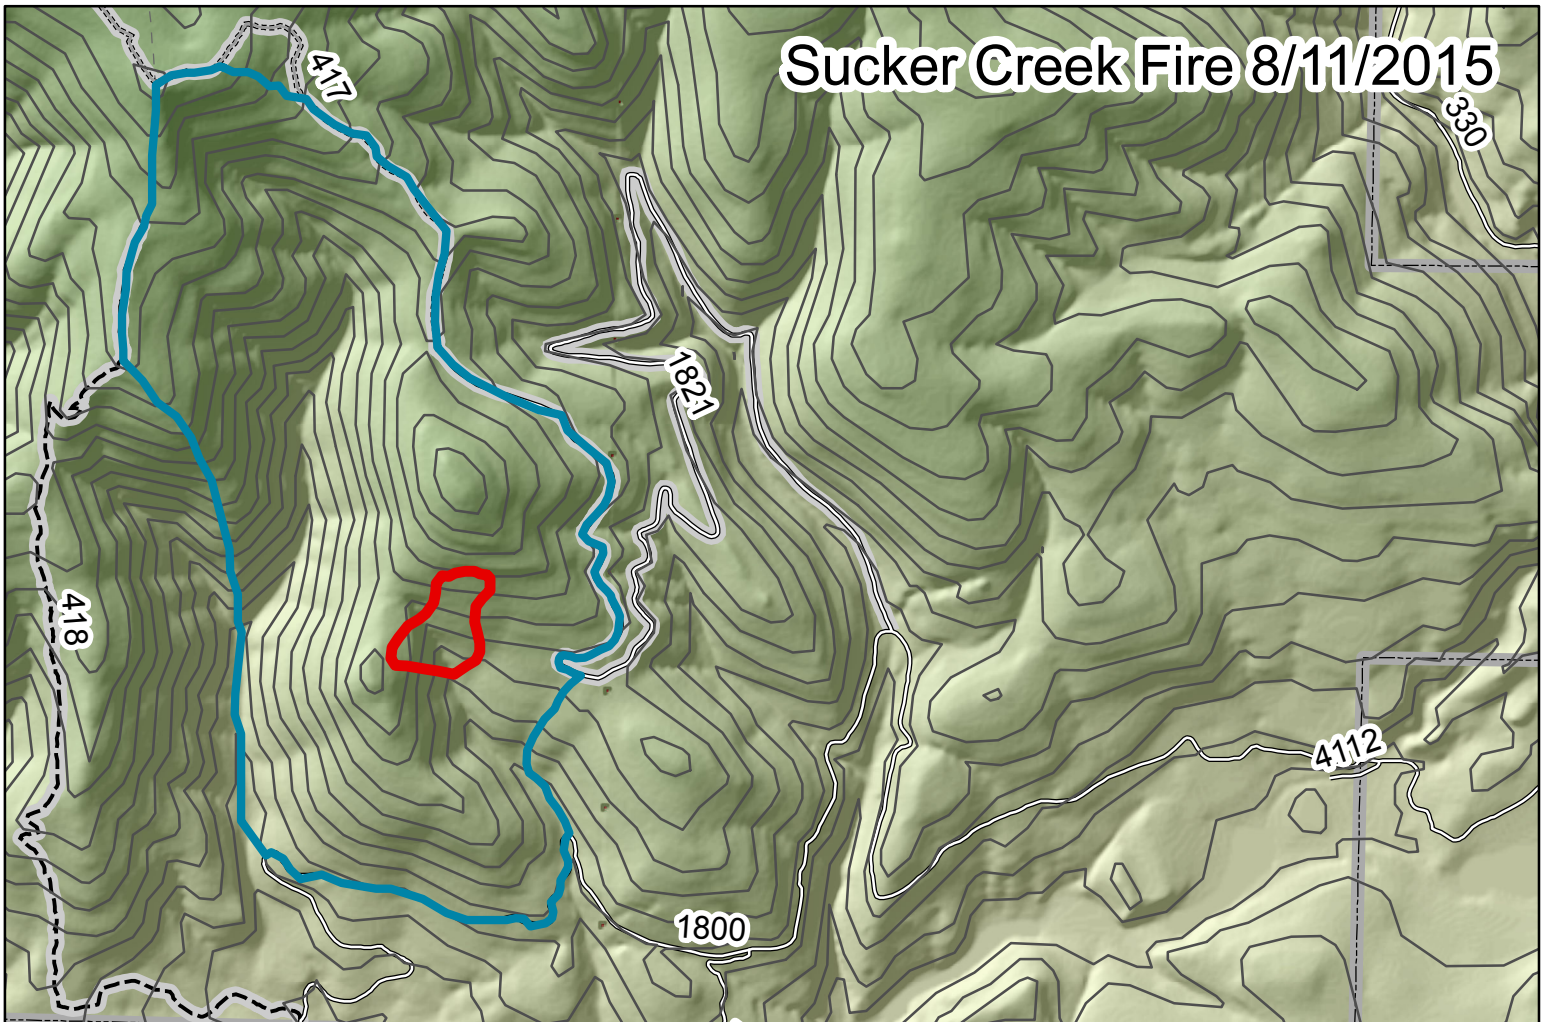

Sucker Creek Fire 8/11/2015

Active Fire is approximately 26 acres
Contingency line is approx 6 miles
totalling 1071 acres

-  Active Fire
-  Contingency Line
-  Contours - 100 Foot

dtn81115