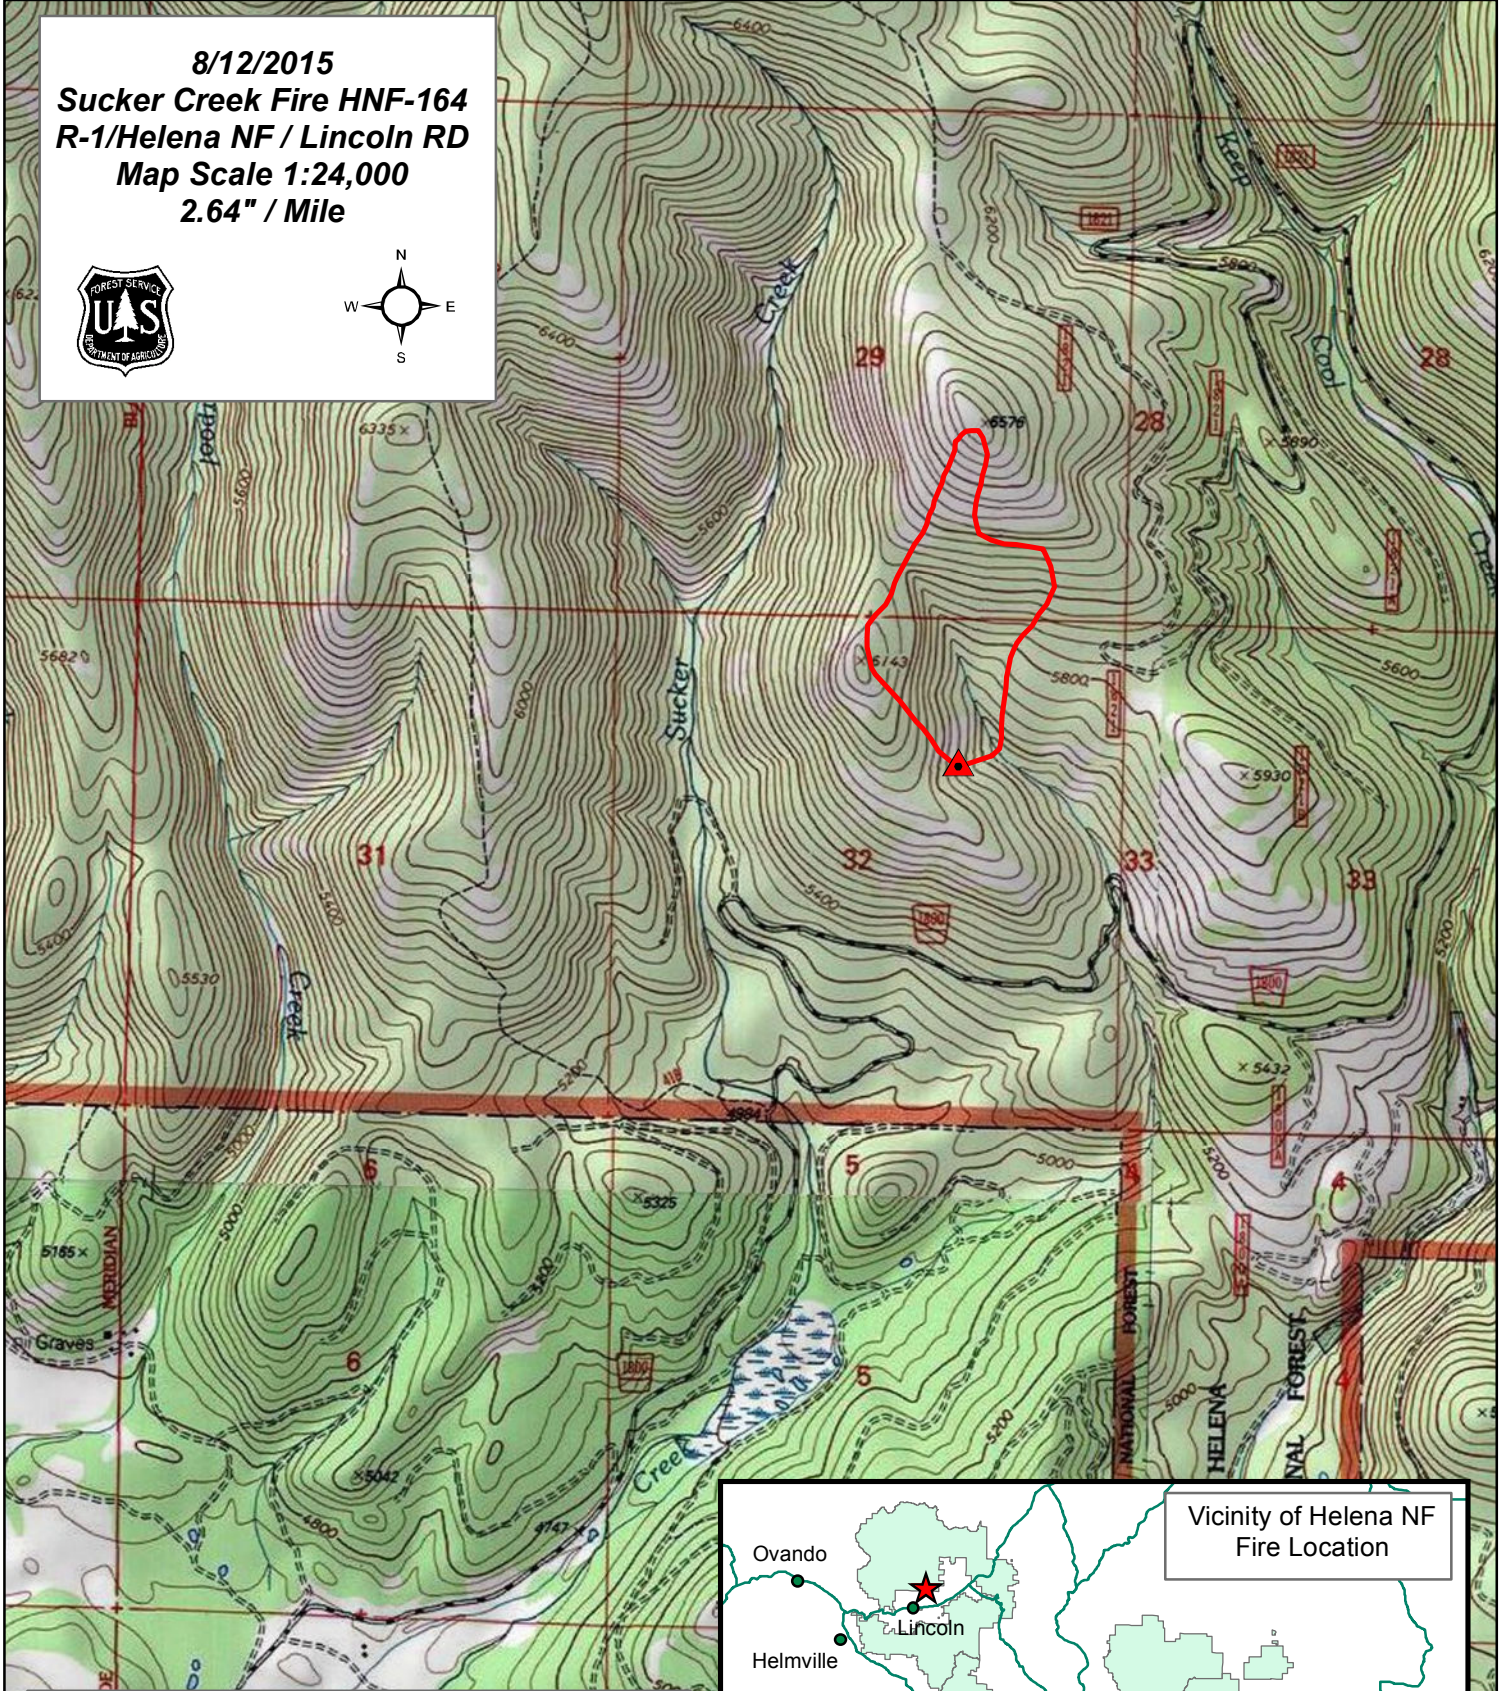

8/12/2015
Sucker Creek Fire HNF-164
R-1/Helena NF / Lincoln RD
Map Scale 1:24,000
2.64" / Mile

Legend

- Point Of Origin
- 8/11/2015 Fire Perimeter - 79 Ac.