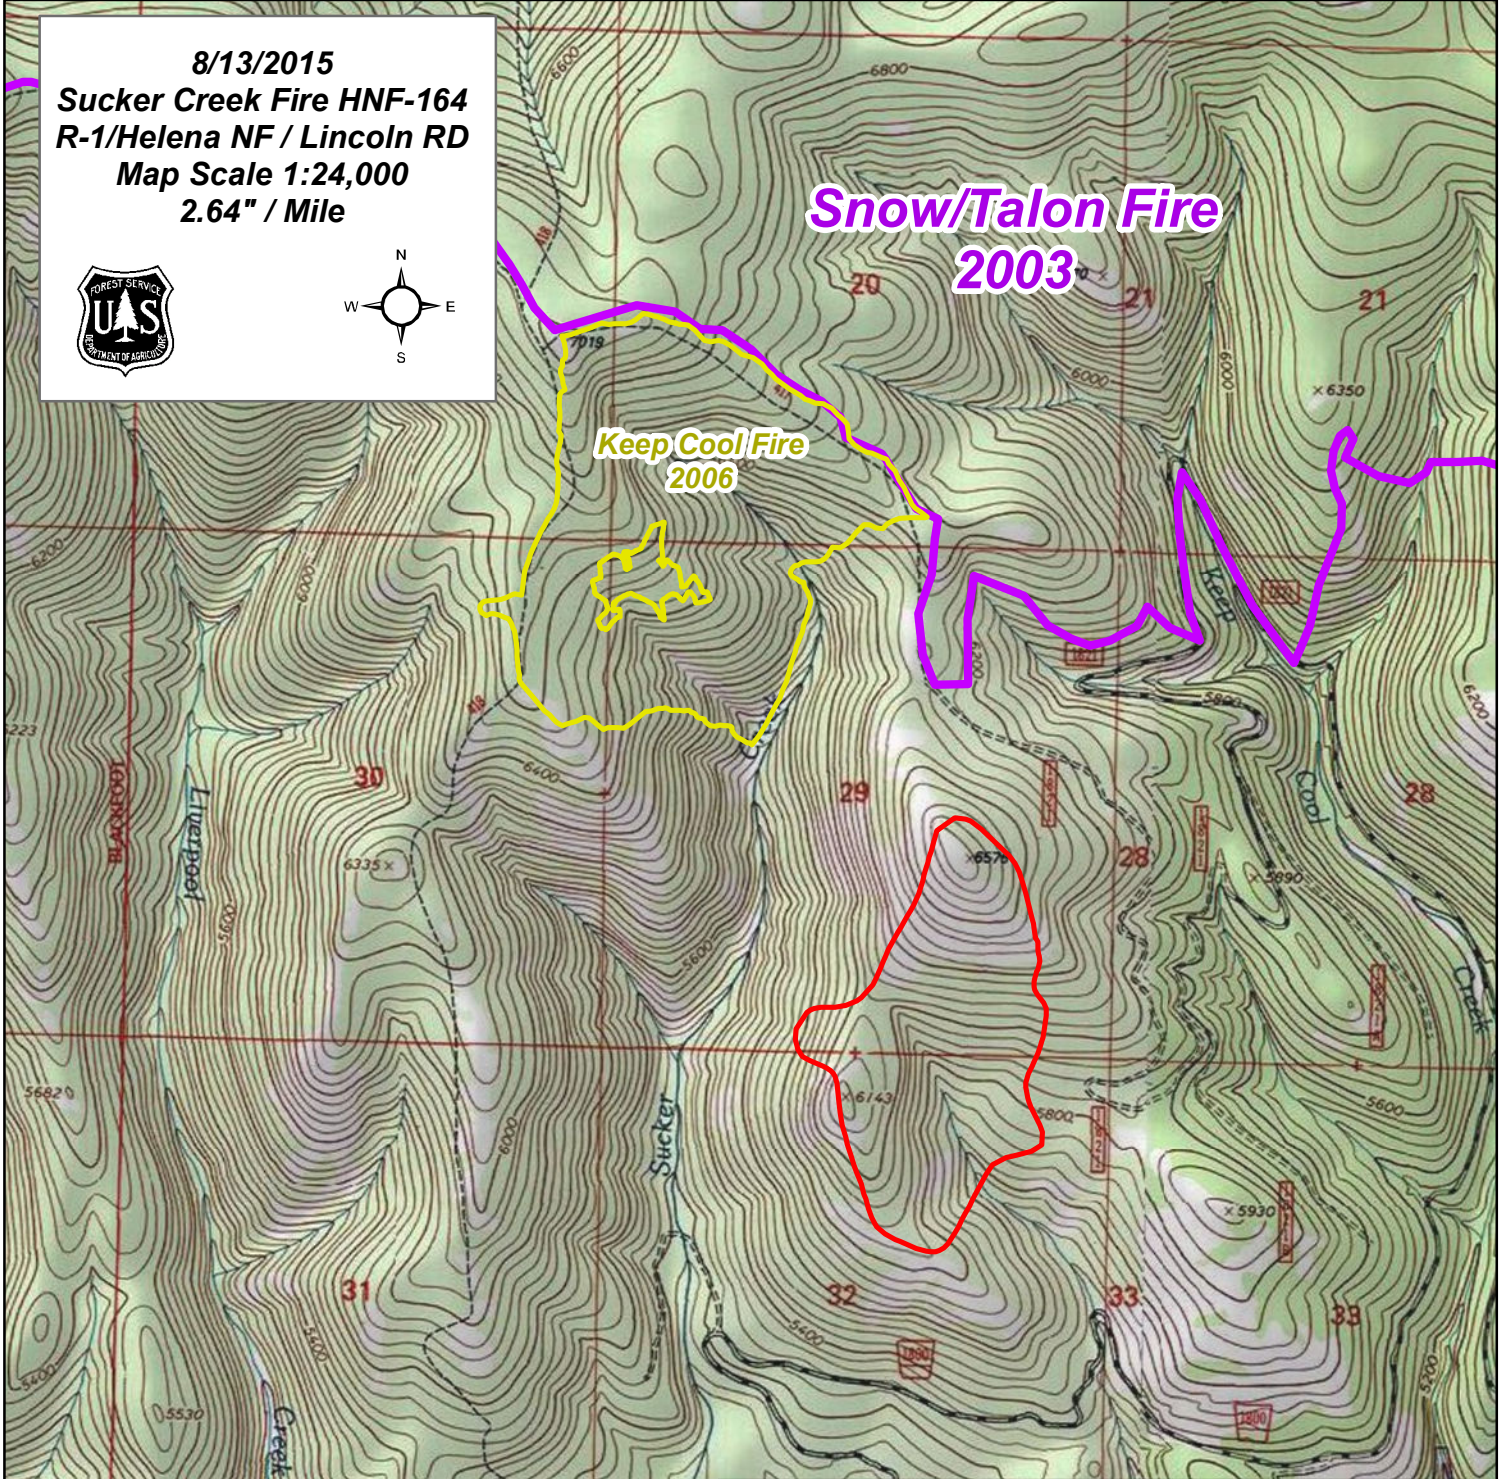

8/13/2015
 Sucker Creek Fire HNF-164
 R-1/Helena NF / Lincoln RD
 Map Scale 1:24,000
 2.64" / Mile

**Snow/Talon Fire
 2003**

**Keep Cool Fire
 2006**

Legend

- Fire Perimeter 8/13/2015 - 157 Ac.
- 1988 Canyon Creek Fire
- 2003 Snow Talon Fire
- 2006 Keep Cool Fire