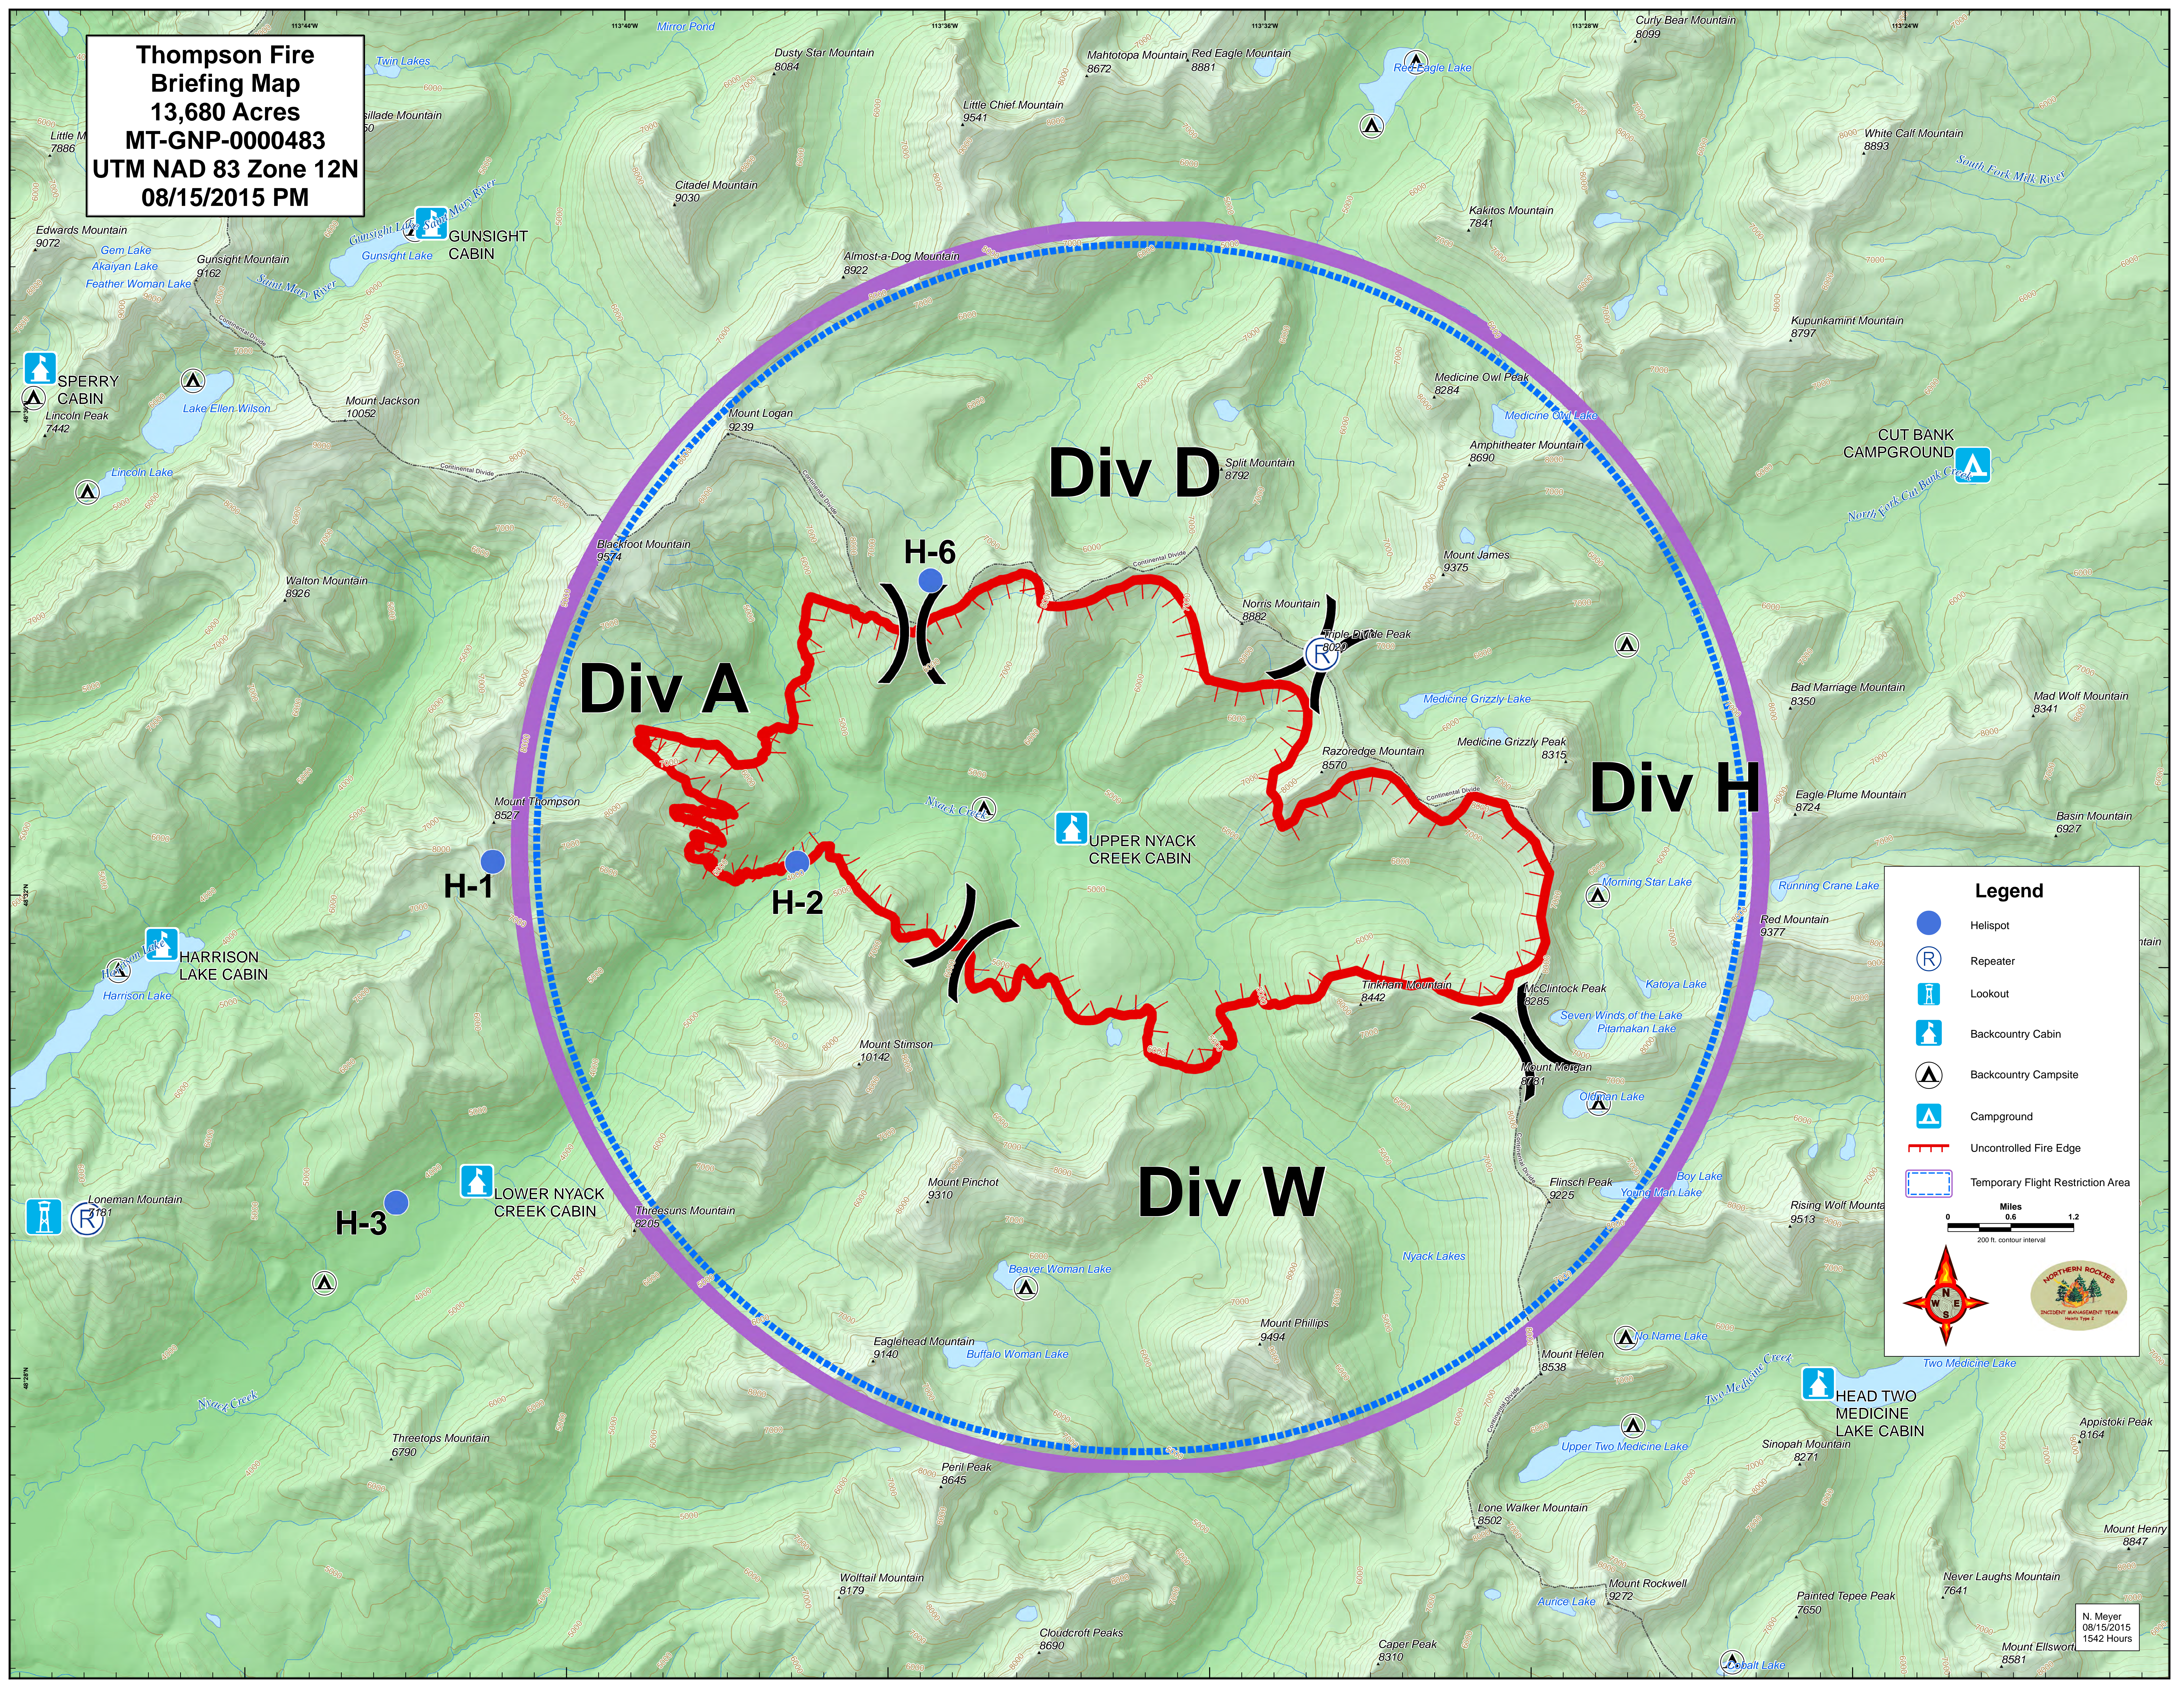

Thompson Fire Briefing Map
13,680 Acres
MT-GNP-000483
UTM NAD 83 Zone 12N
08/15/2015 PM

Legend

- Helispot
- Repeater
- Lookout
- Backcountry Cabin
- Backcountry Campsite
- Campground
- Uncontrolled Fire Edge
- Temporary Flight Restriction Area

0 0.6 1.2 Miles
 200 ft. contour interval

N. Meyer
 08/15/2015
 1542 Hours