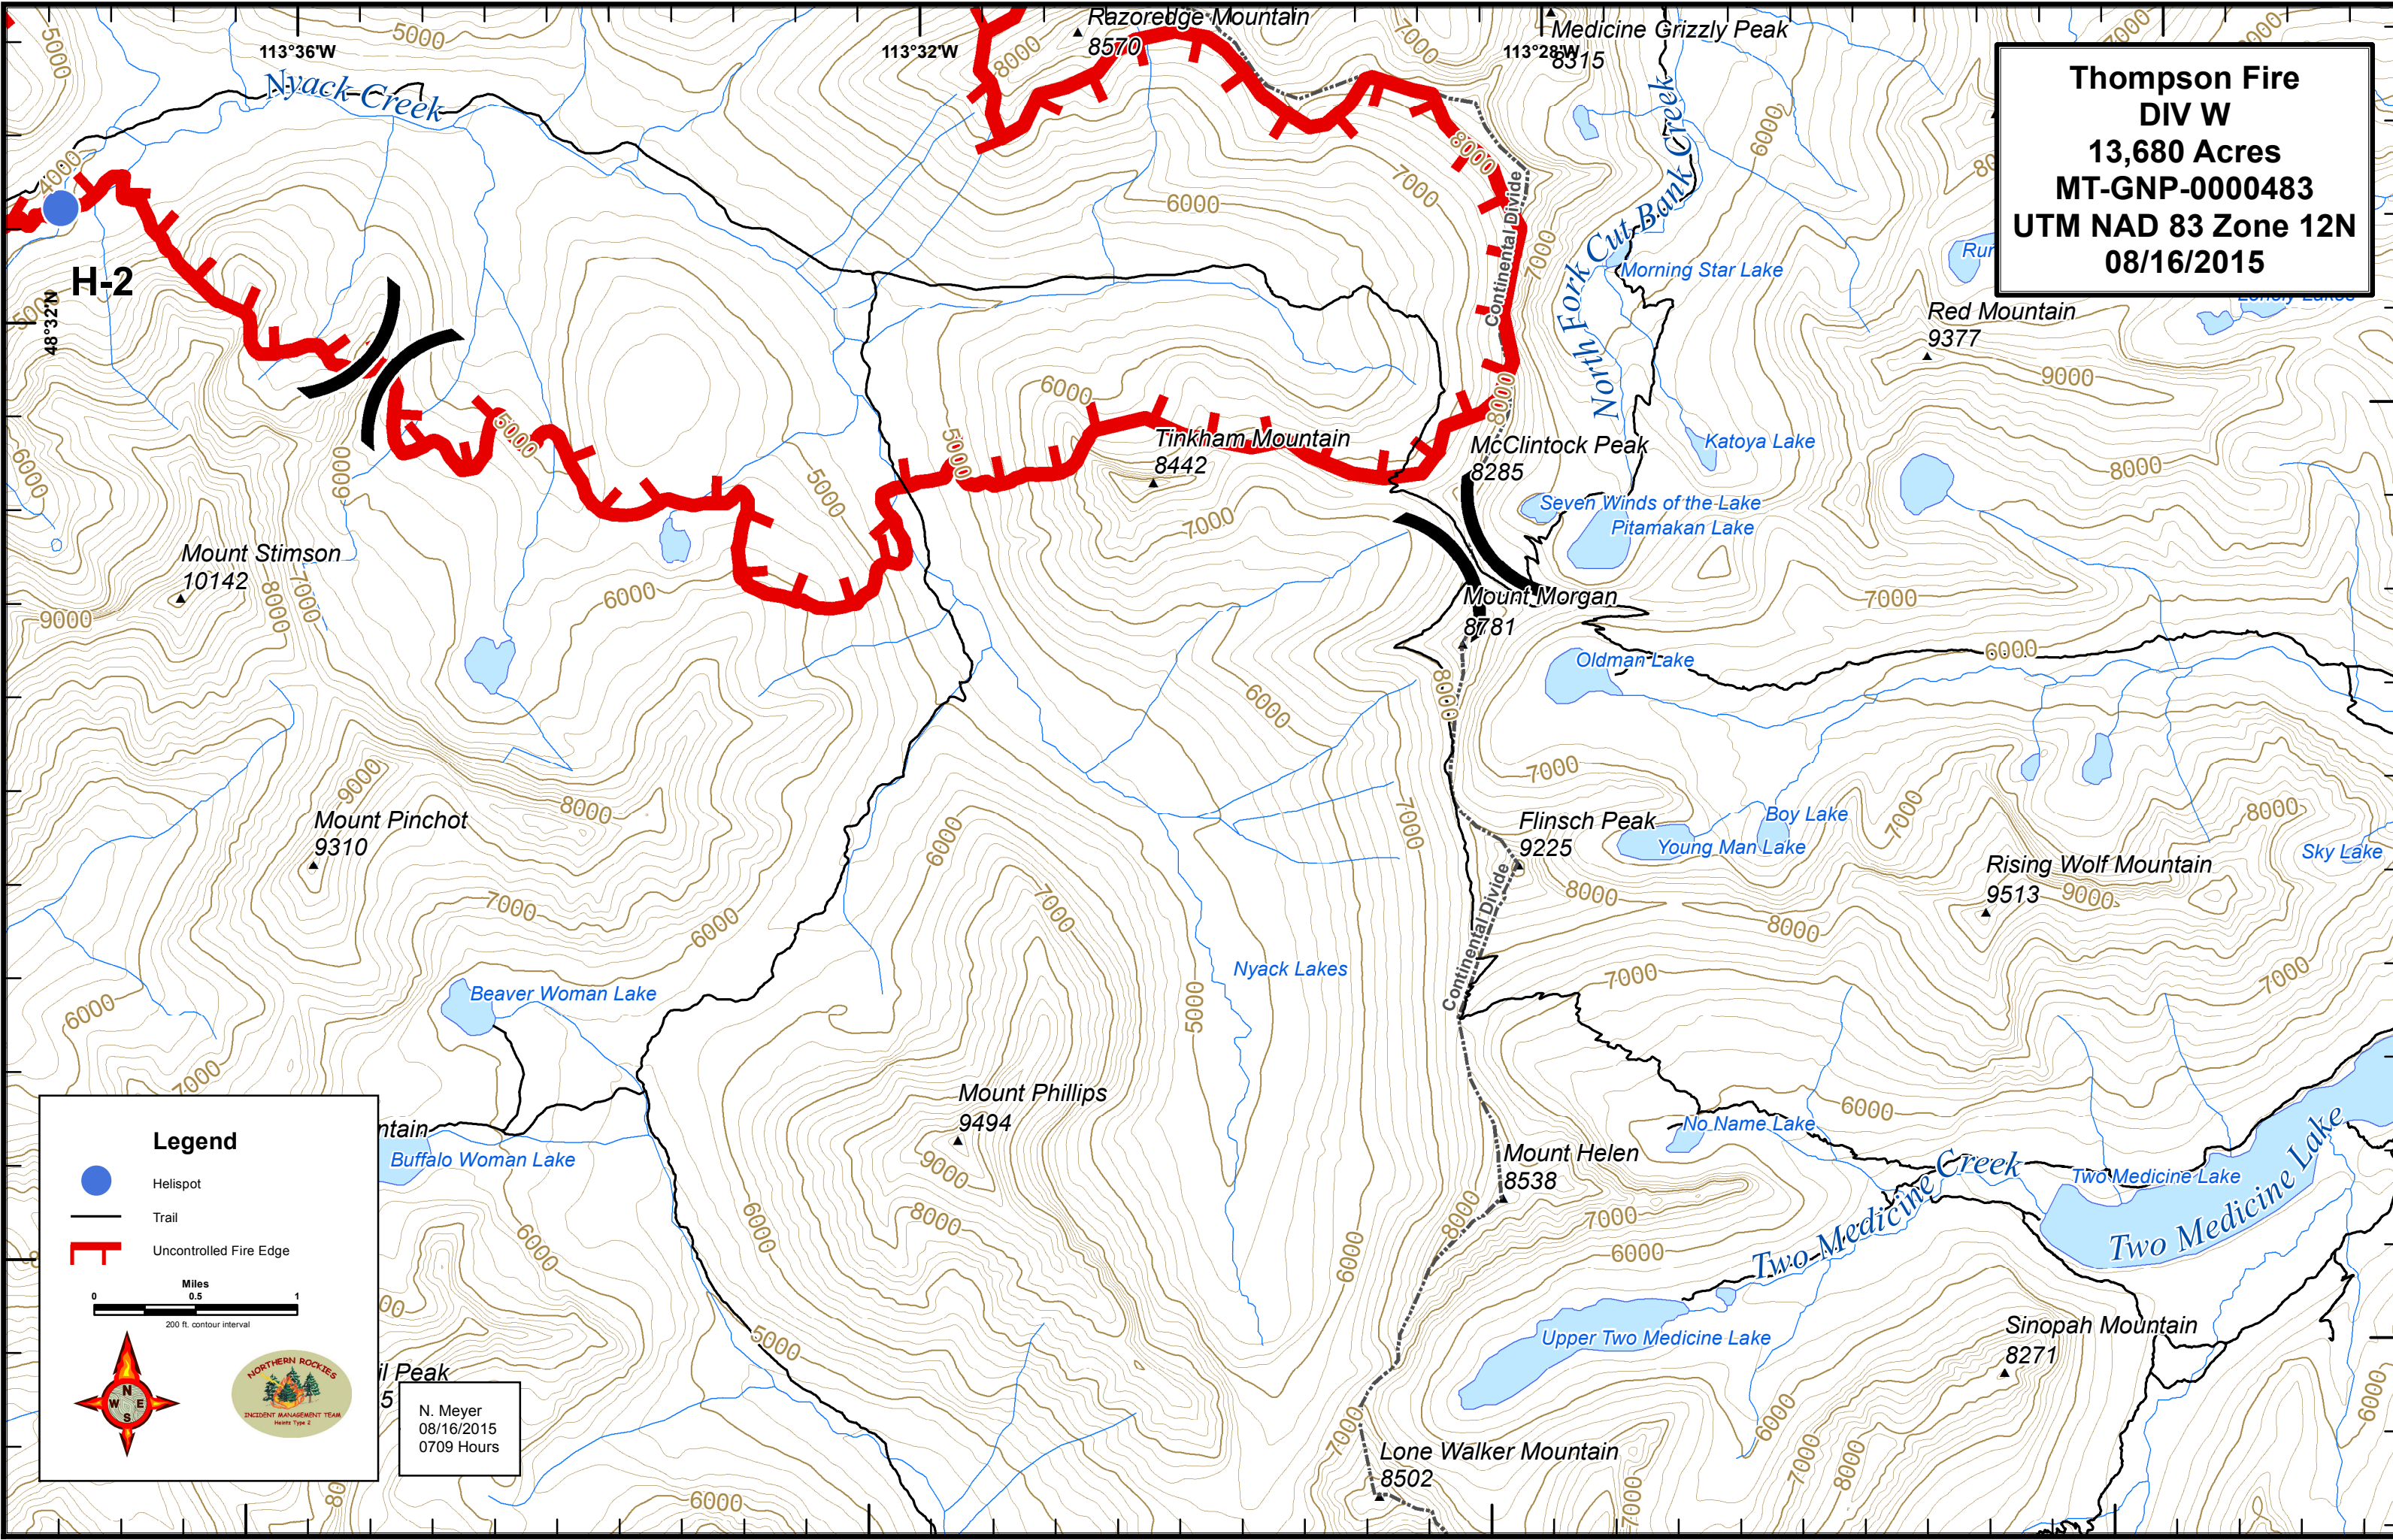

Thompson Fire
DIV W
13,680 Acres
MT-GNP-0000483
UTM NAD 83 Zone 12N
08/16/2015

Legend

- Helispot
- Trail
- Uncontrolled Fire Edge

Miles
0 0.5 1
200 ft. contour interval

N. Meyer
08/16/2015
0709 Hours