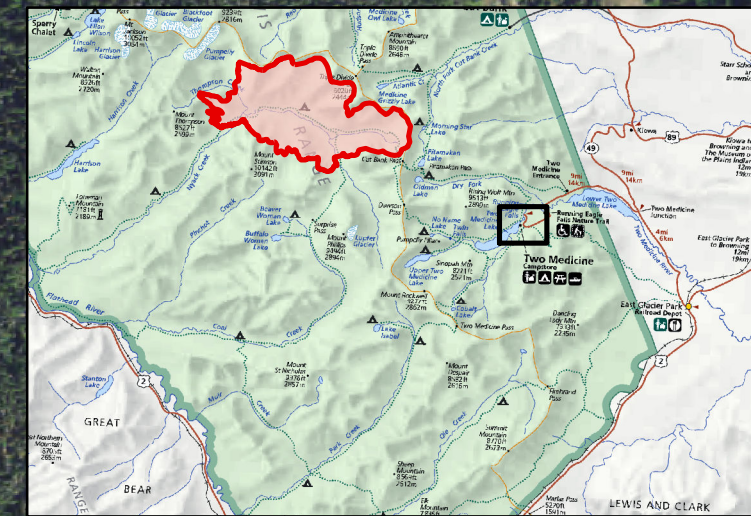

**Thompson Fire
Two Medicine Camp Ground Map
13,680 Acres
MT-GNP-0000483
08/17/2015**

Legend

- ● ● Trail
- — — Road
- Structure

0 250 500 Feet
40 ft. contour interval
NAD 83 UTM Zone 12N

N. Meyer
08/16/2015
1658 Hours