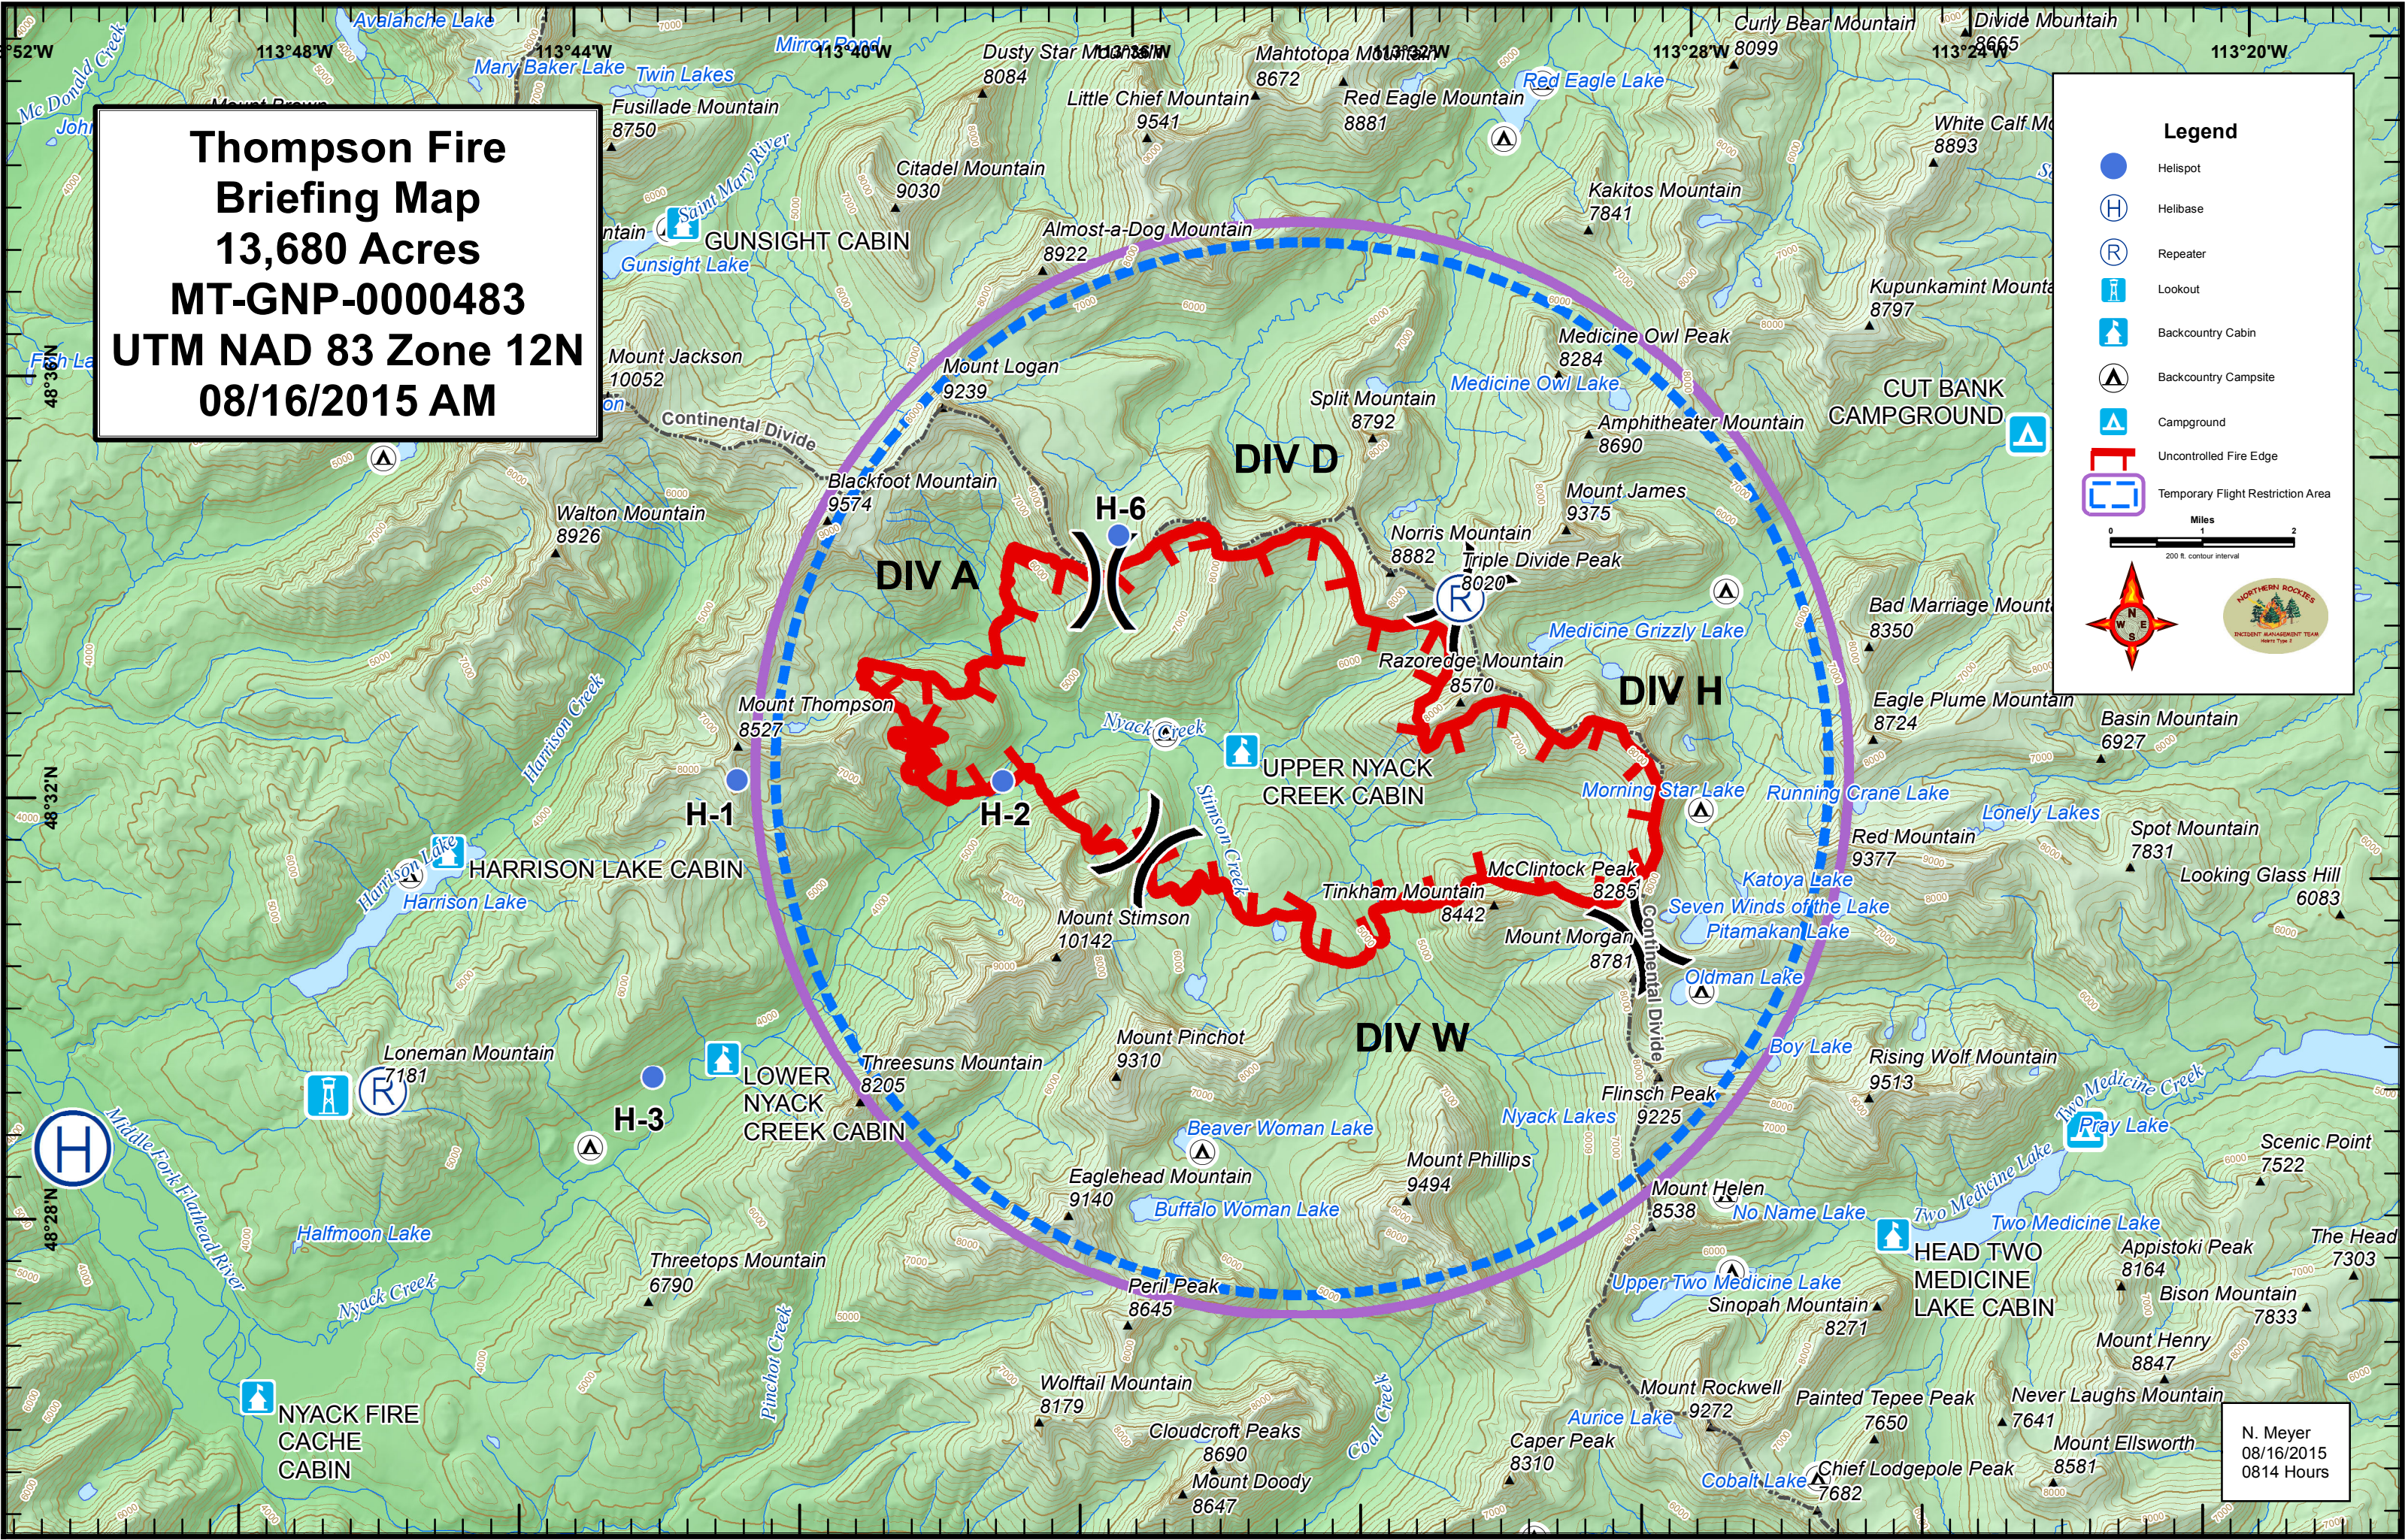

**Thompson Fire  
Briefing Map  
13,680 Acres  
MT-GNP-0000483  
UTM NAD 83 Zone 12N  
08/16/2015 AM**

**Legend**

- Helispot
- Helibase
- Repeater
- Lookout
- Backcountry Cabin
- Backcountry Campsite
- Campground
- Uncontrolled Fire Edge
- Temporary Flight Restriction Area

Miles 0 1 2

200 ft. contour interval

N. Meyer  
08/16/2015  
0814 Hours