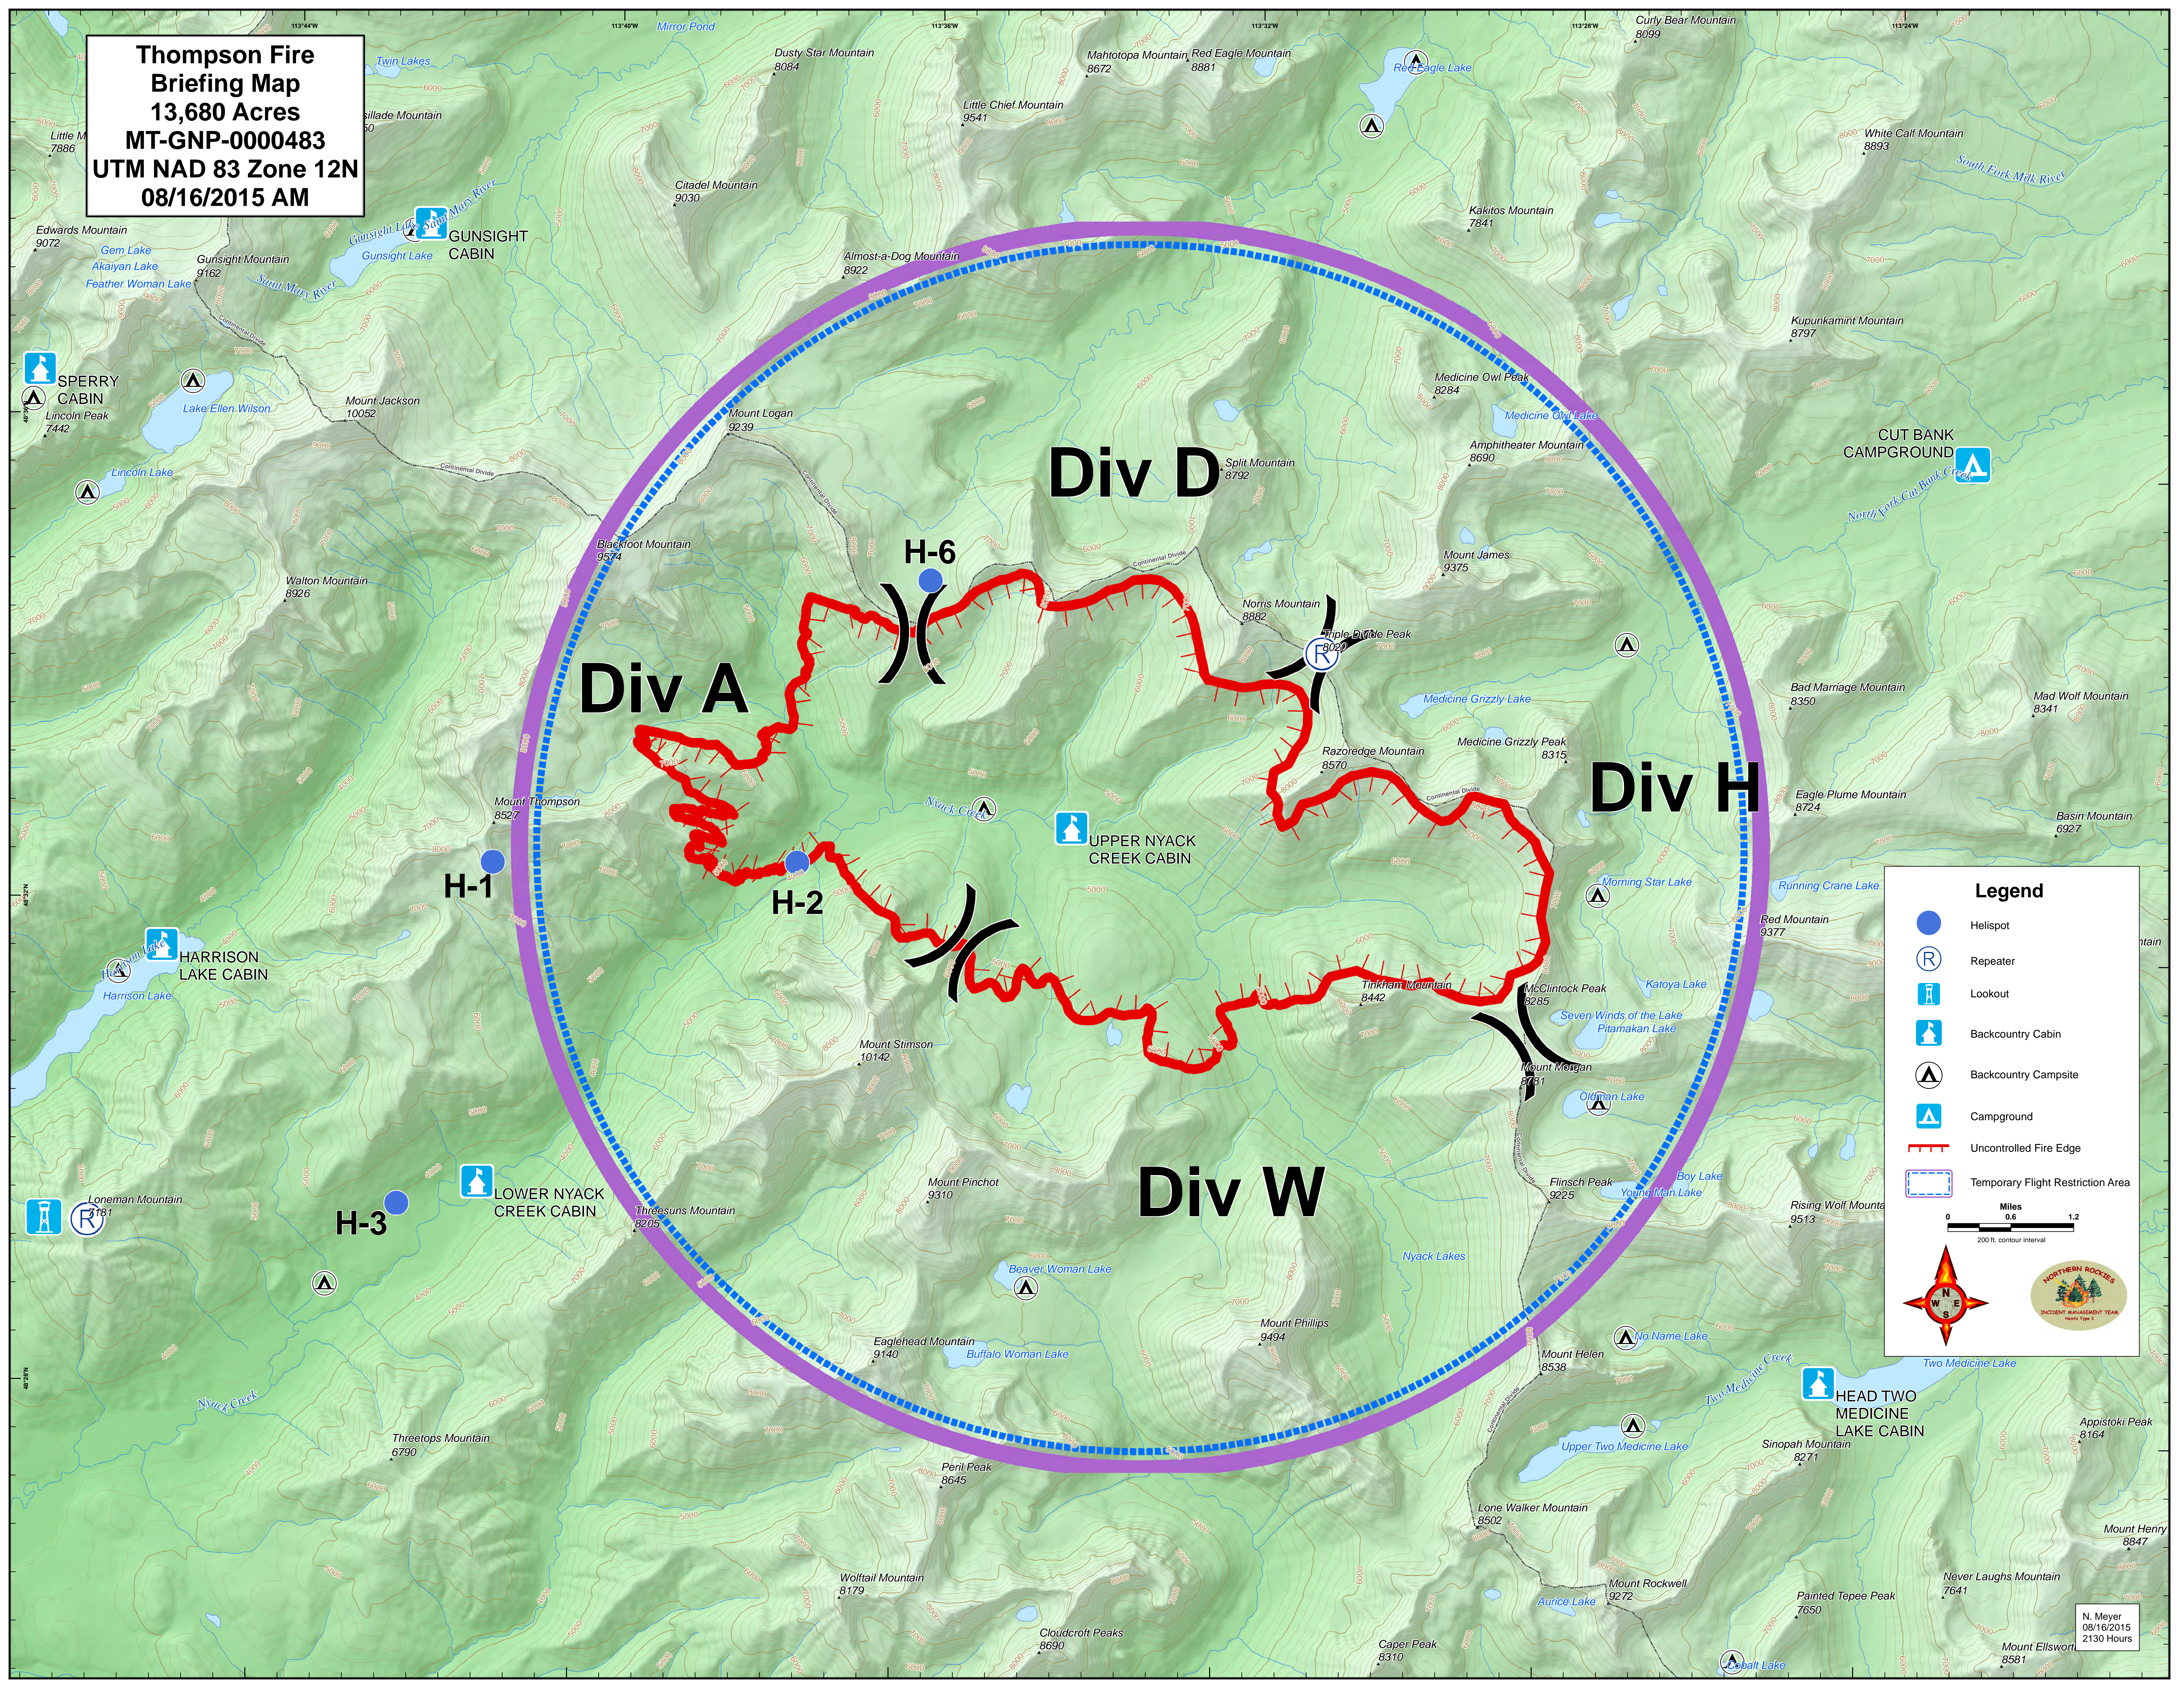

Thompson Fire Briefing Map
13,680 Acres
MT-GNP-000483
UTM NAD 83 Zone 12N
08/16/2015 AM

Legend

- Helispot
- Ⓡ Repeater
- 🏠 Lookout
- 🏠 Backcountry Cabin
- ⛺ Backcountry Campsite
- ⛺ Campground
- 🔴 Uncontrolled Fire Edge
- ⬜ Temporary Flight Restriction Area

Miles 0 0.5 1.2
200 ft. contour interval

N. Meyer
08/16/2015
2130 Hours