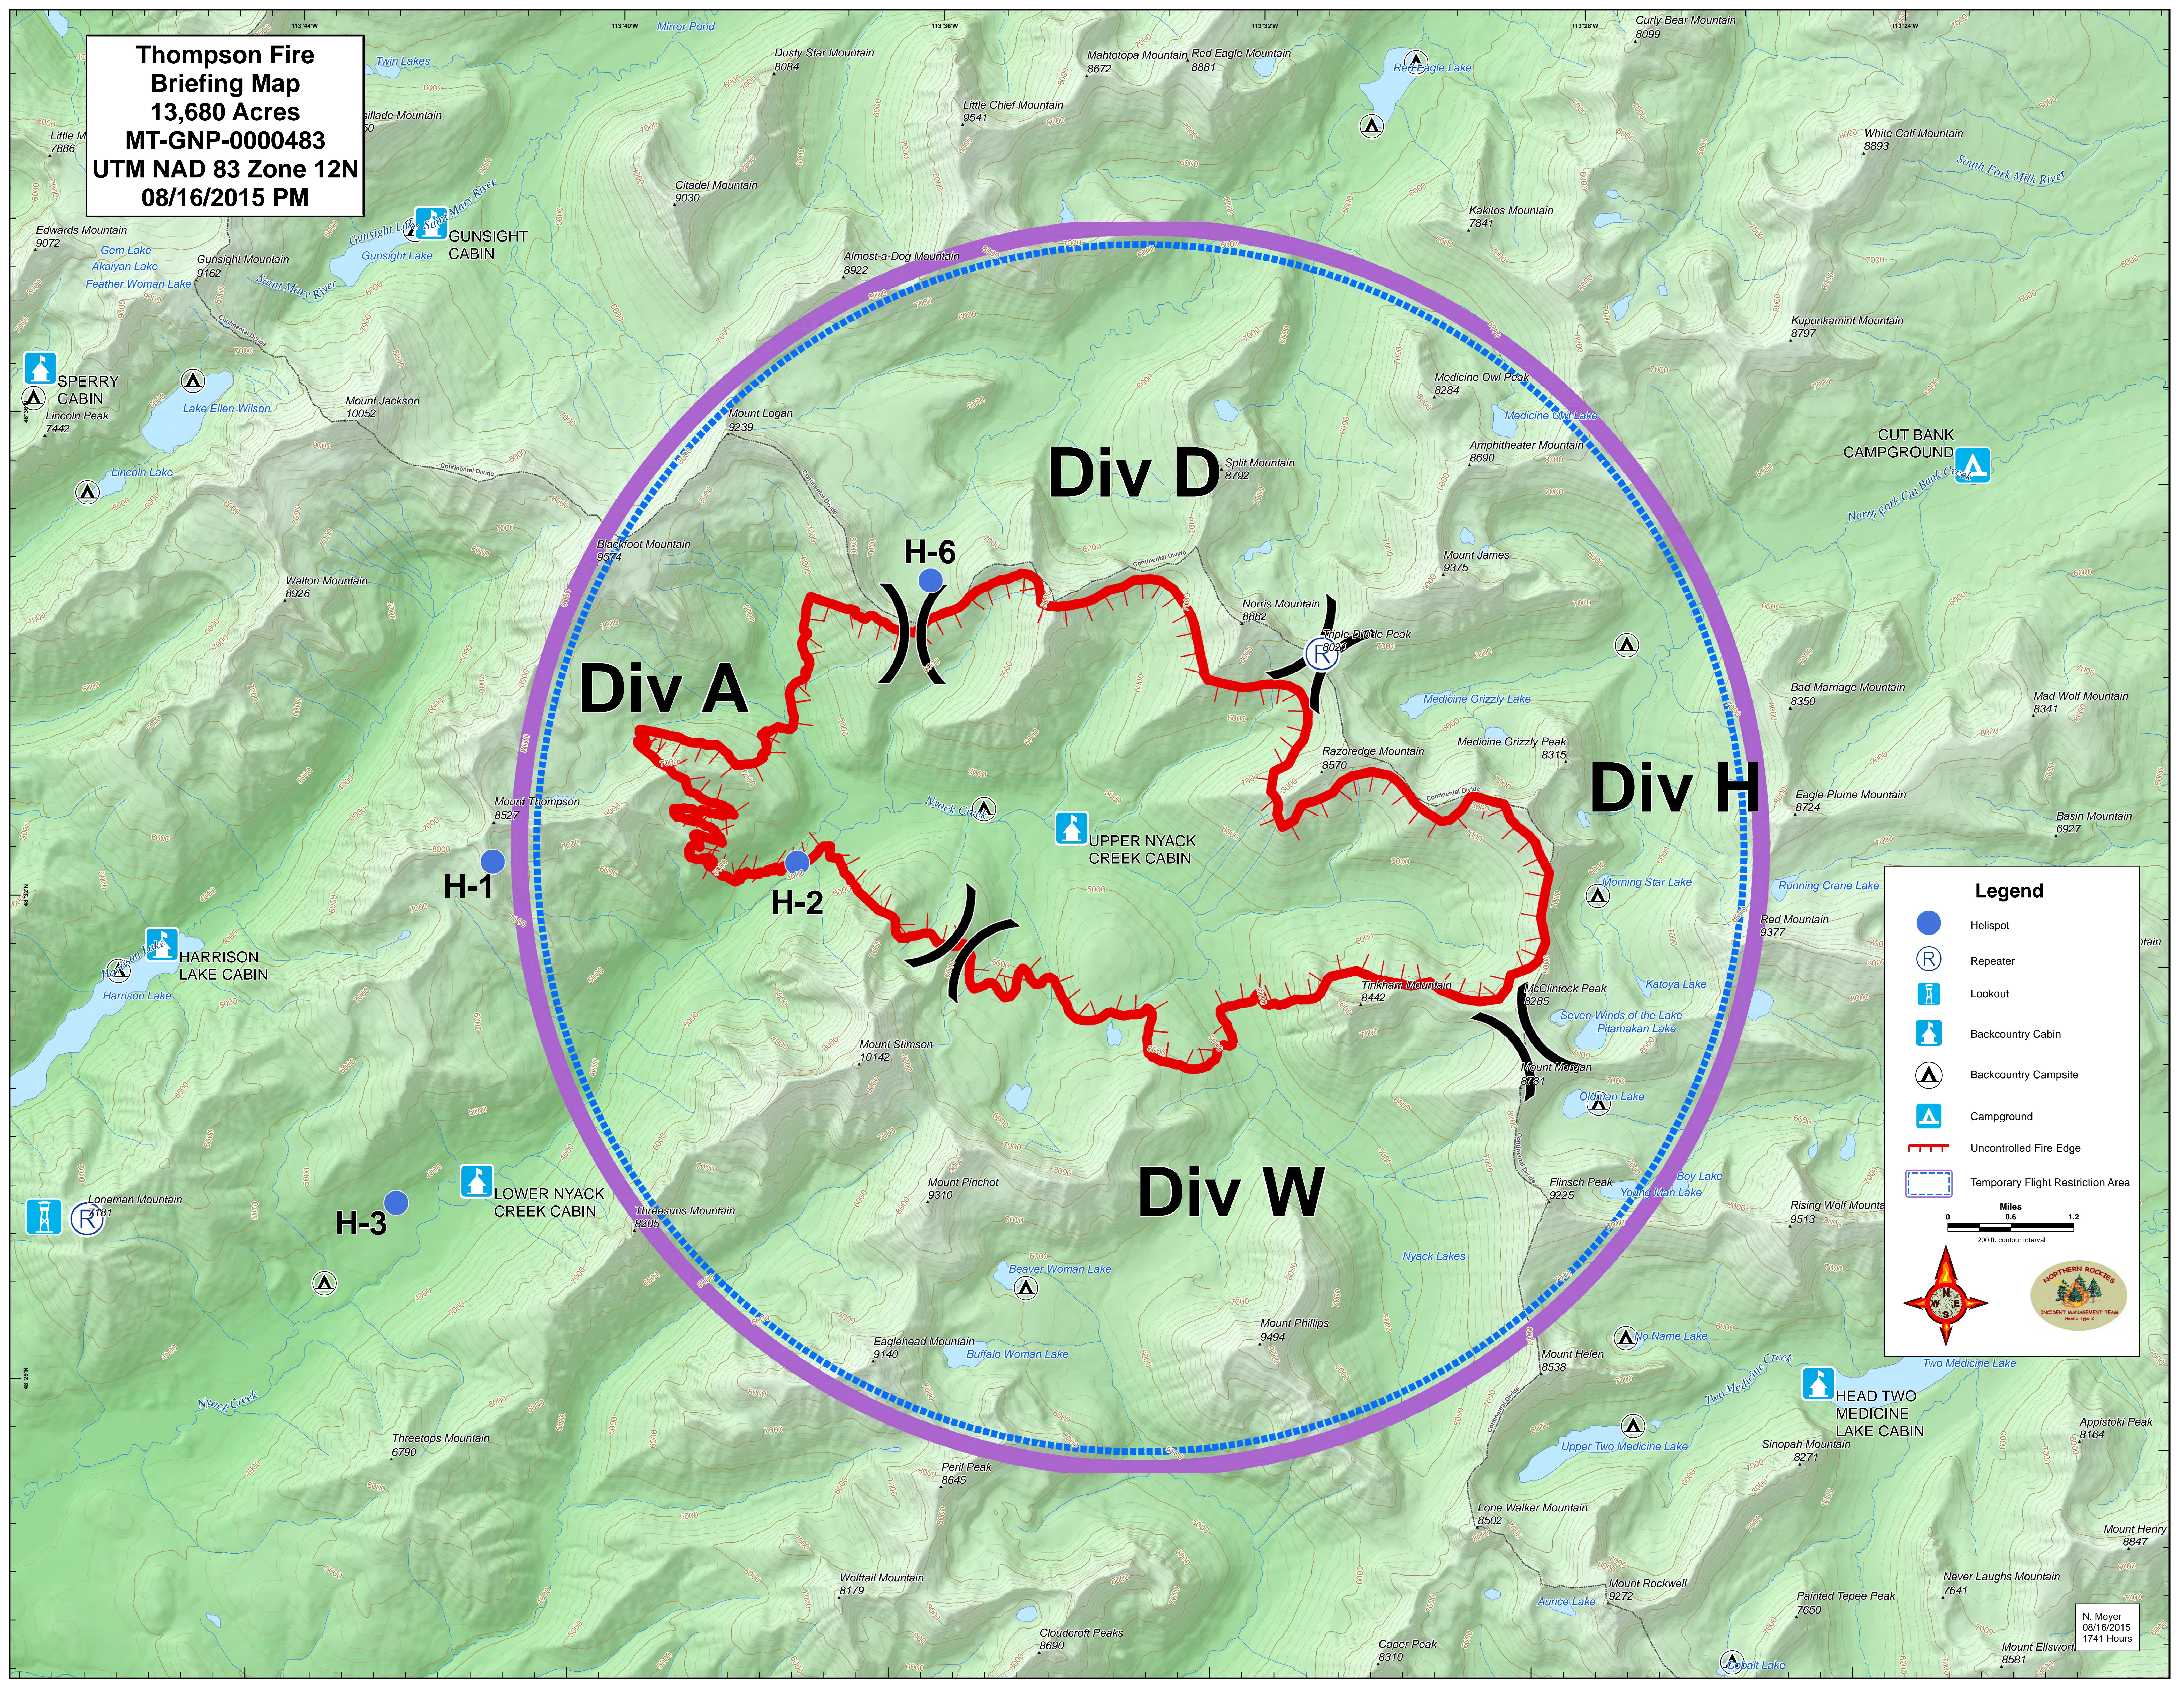

Thompson Fire Briefing Map
13,680 Acres
MT-GNP-000483
UTM NAD 83 Zone 12N
08/16/2015 PM

Legend

- Helispot
- Repeater
- Lookout
- Backcountry Cabin
- Backcountry Campsite
- Campground
- Uncontrolled Fire Edge
- Temporary Flight Restriction Area

0 0.6 1.2 Miles
 200 ft. contour interval

N. Meyer
 08/16/2015
 1741 Hours