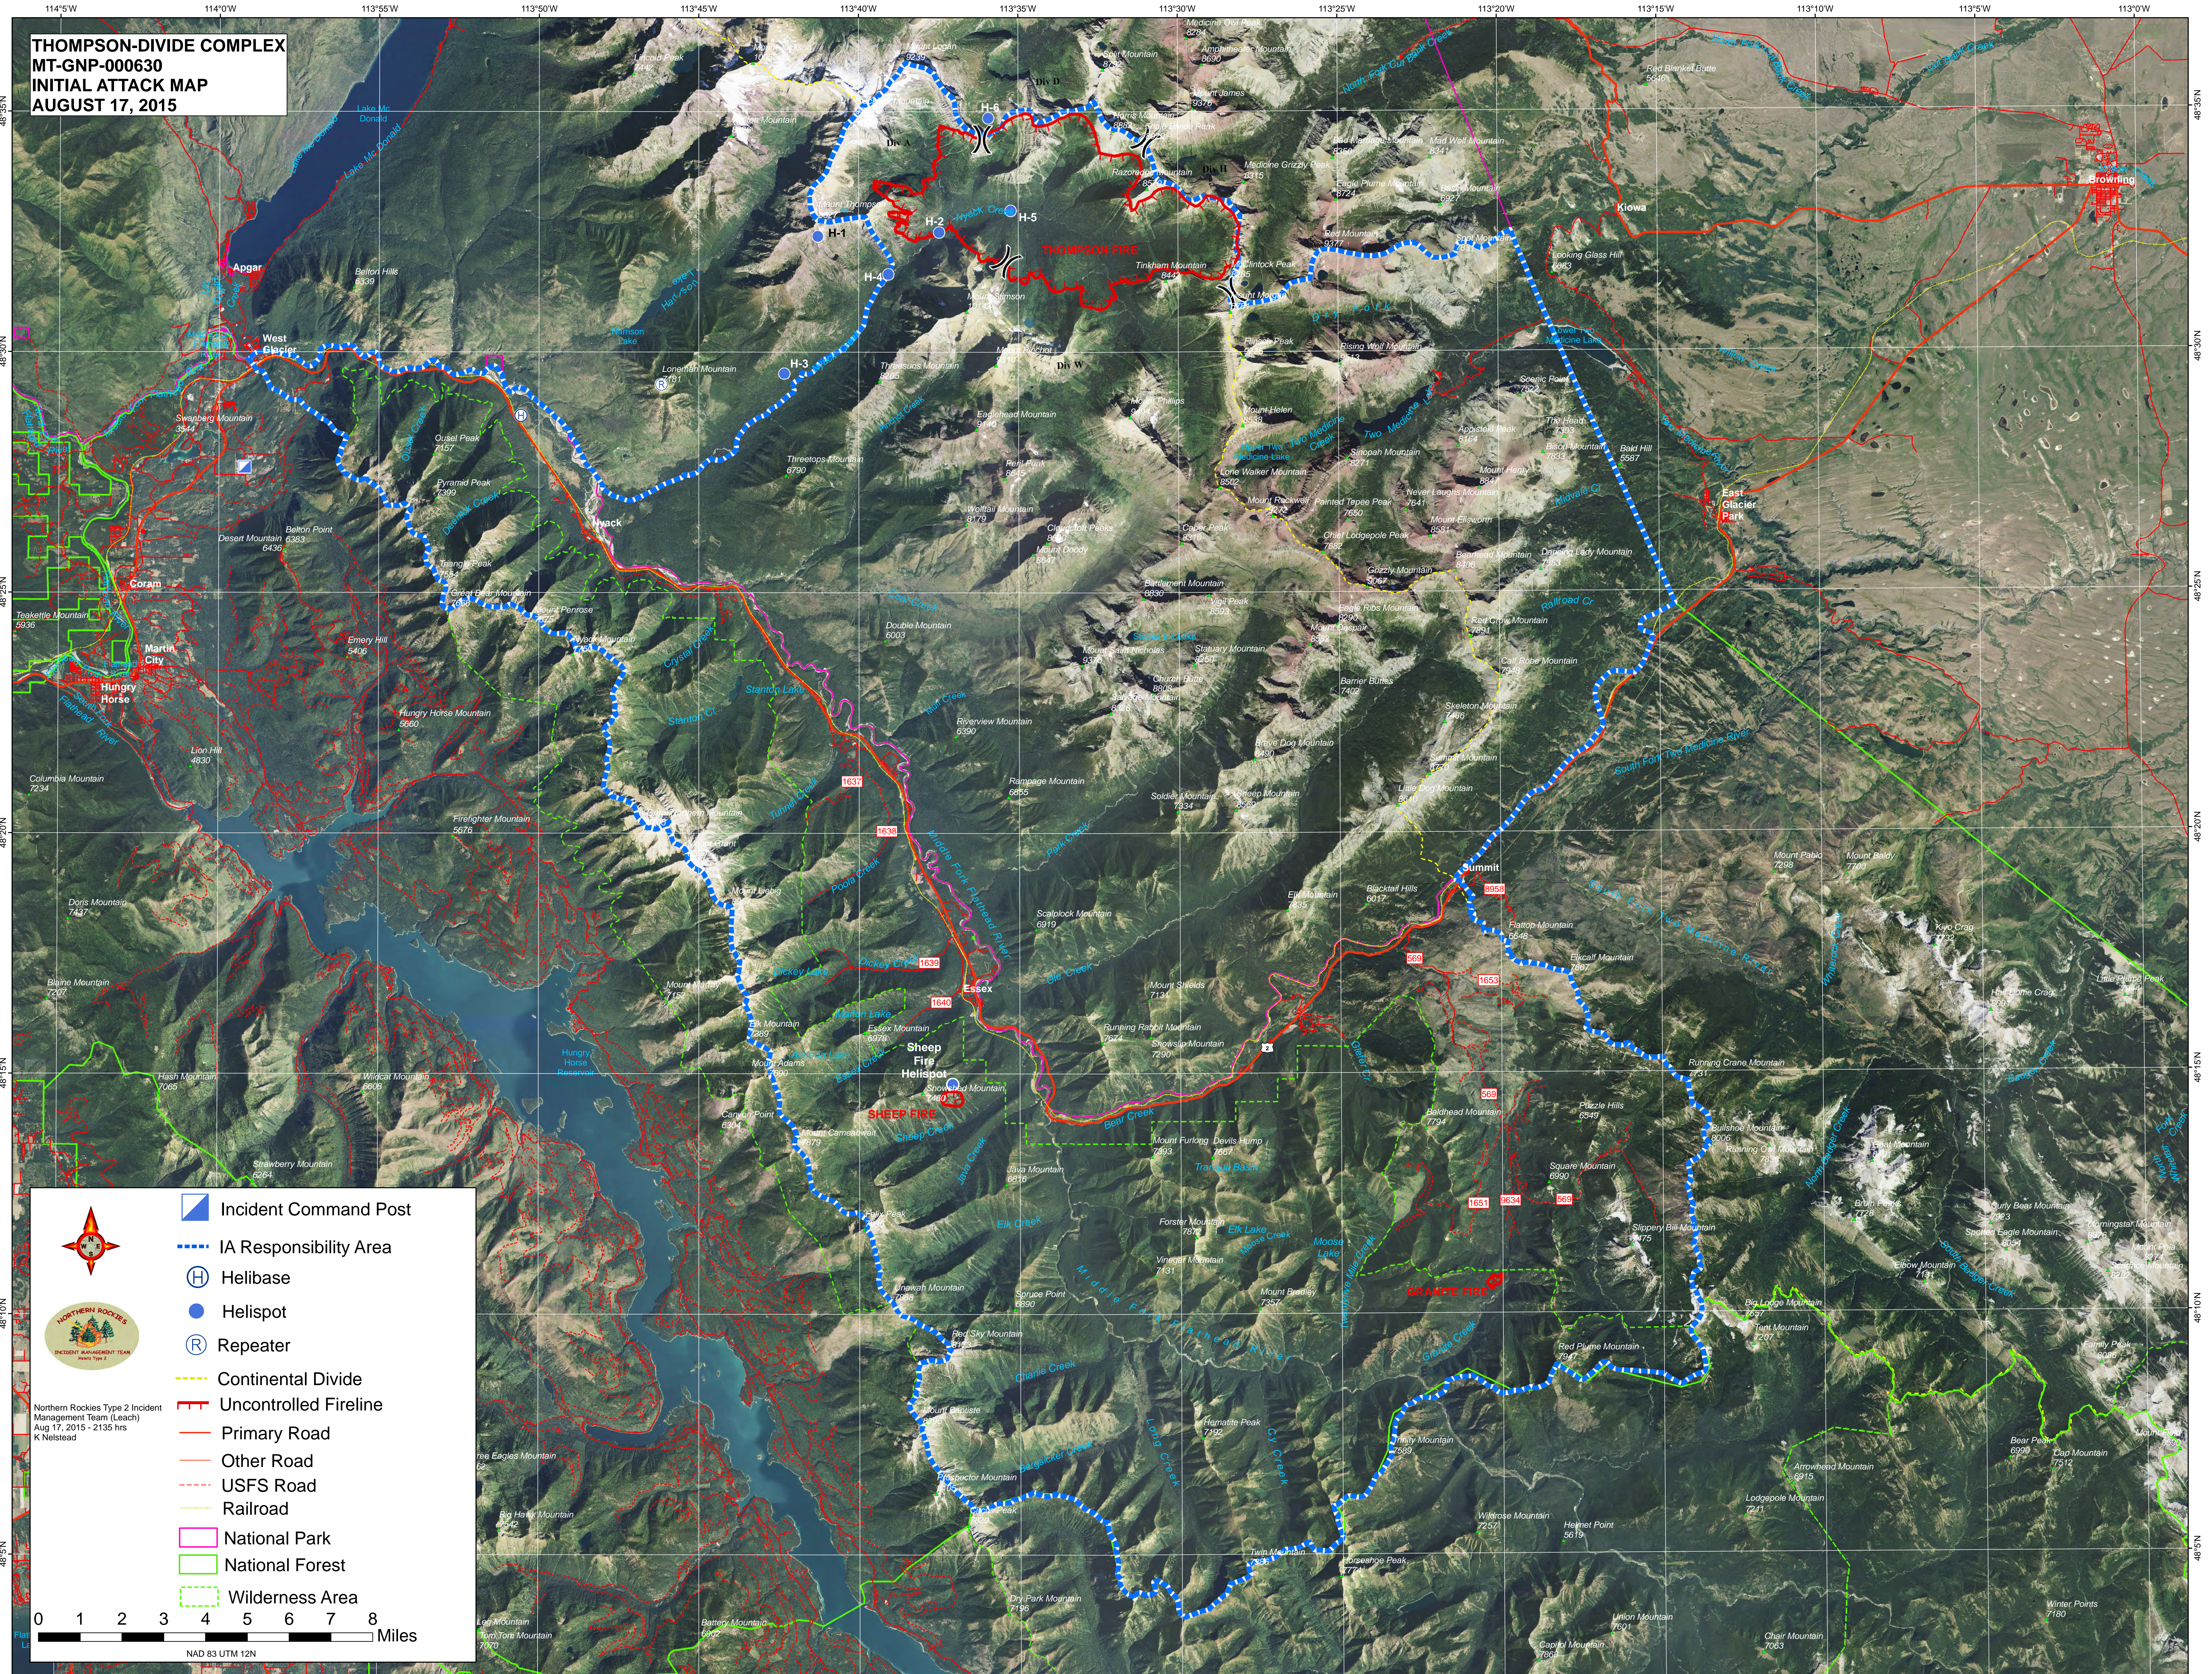

**THOMPSON-DIVIDE COMPLEX
MT-GNP-000630
INITIAL ATTACK MAP
AUGUST 17, 2015**

Northern Rockies Type 2 Incident Management Team (Leach)
Aug 17, 2015 - 2135 hrs
K Nelstead

Incident Command Post

IA Responsibility Area

Helibase

Helispot

Repeater

Continental Divide

Uncontrolled Fireline

Primary Road

Other Road

USFS Road

Railroad

National Park

National Forest

Wilderness Area

0 1 2 3 4 5 6 7 8 Miles

NAD 83 UTM 12N