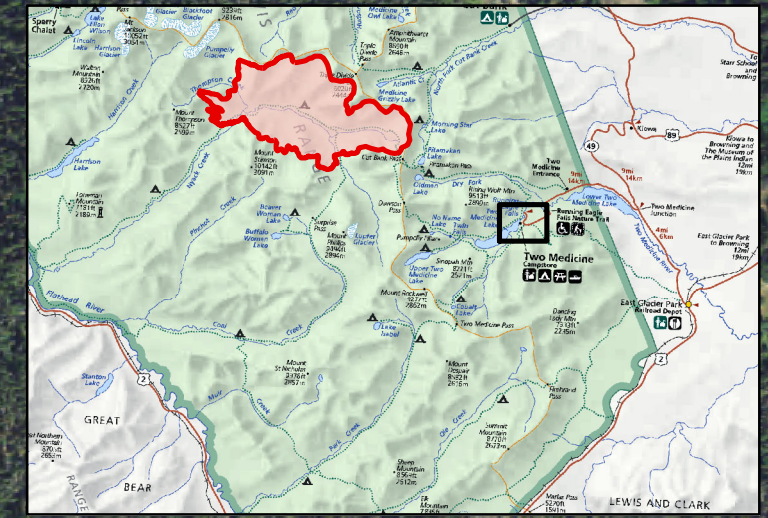

**Thompson Fire
Two Medicine Camp Ground Map
13,680 Acres
MT-GNP-0000483
08/17/2015**

Legend

- Trail
- Road
- Structure

0 250 500 Feet

NAD 83 UTM Zone 12N

N. Meyer
08/17/2015
0709 Hours