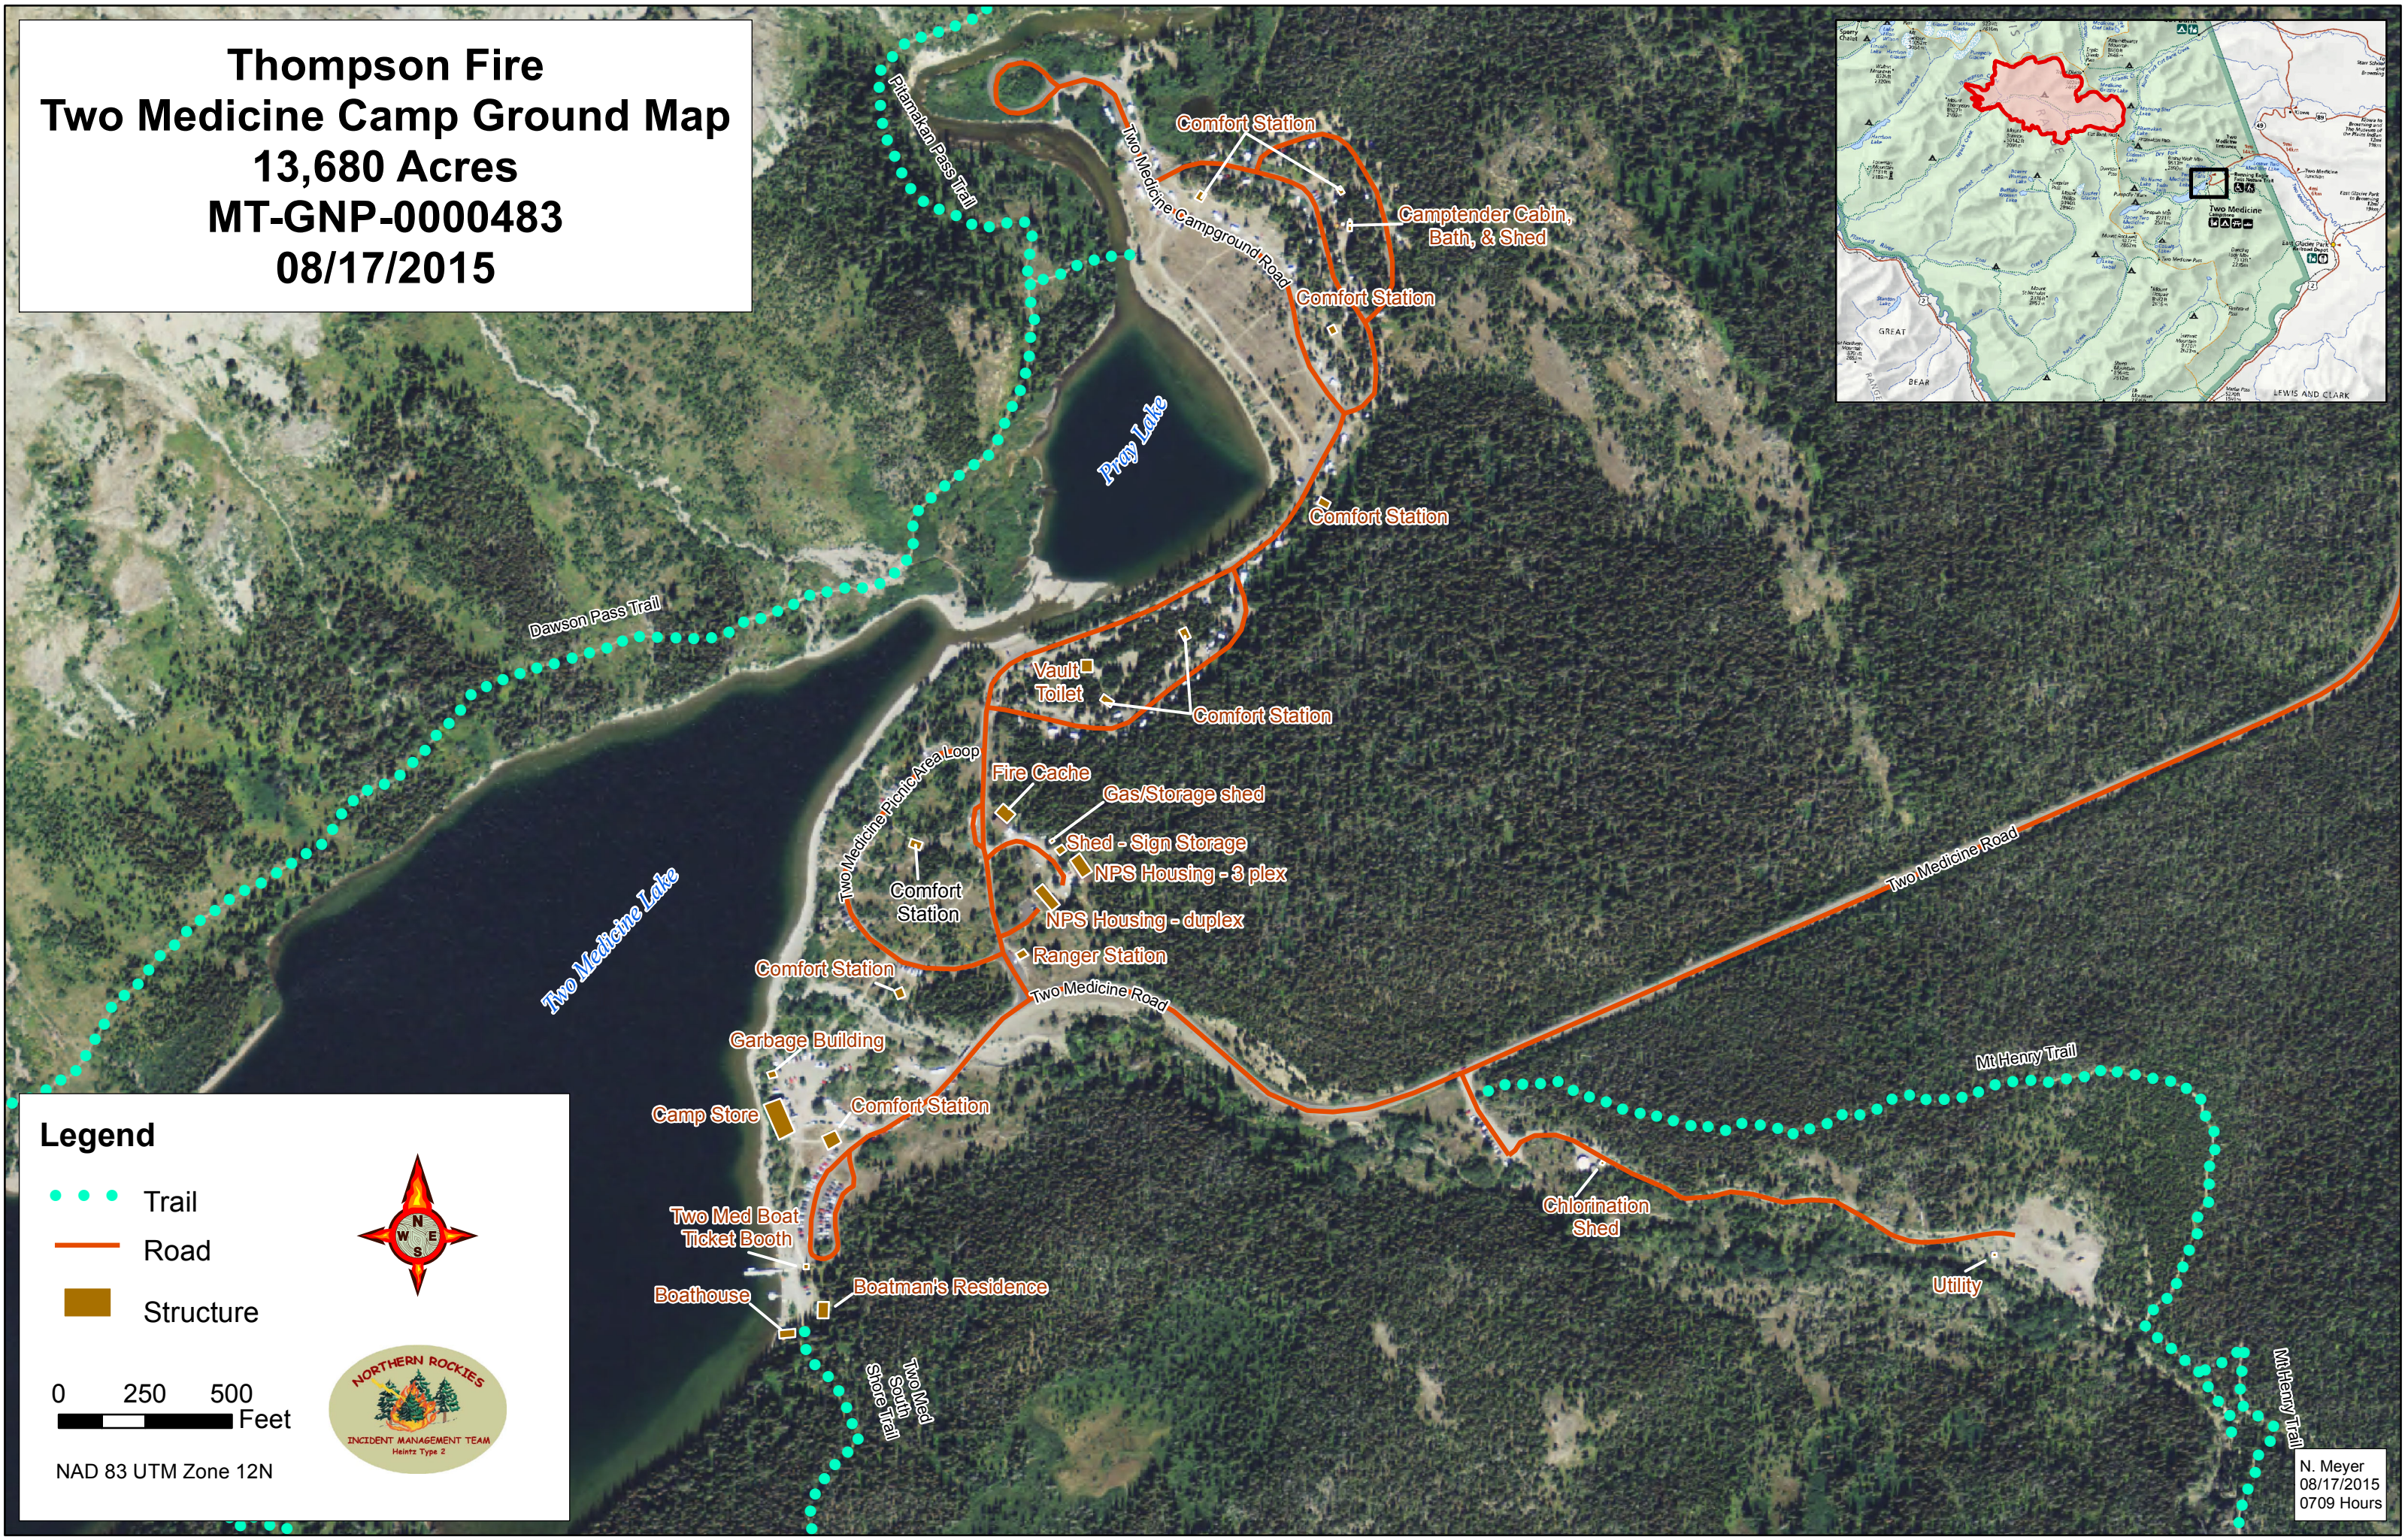

**Thompson Fire
Two Medicine Camp Ground Map
13,680 Acres
MT-GNP-0000483
08/17/2015**

Legend

- Trail
- Road
- Structure

0 250 500 Feet

NAD 83 UTM Zone 12N

N. Meyer
08/17/2015
0709 Hours