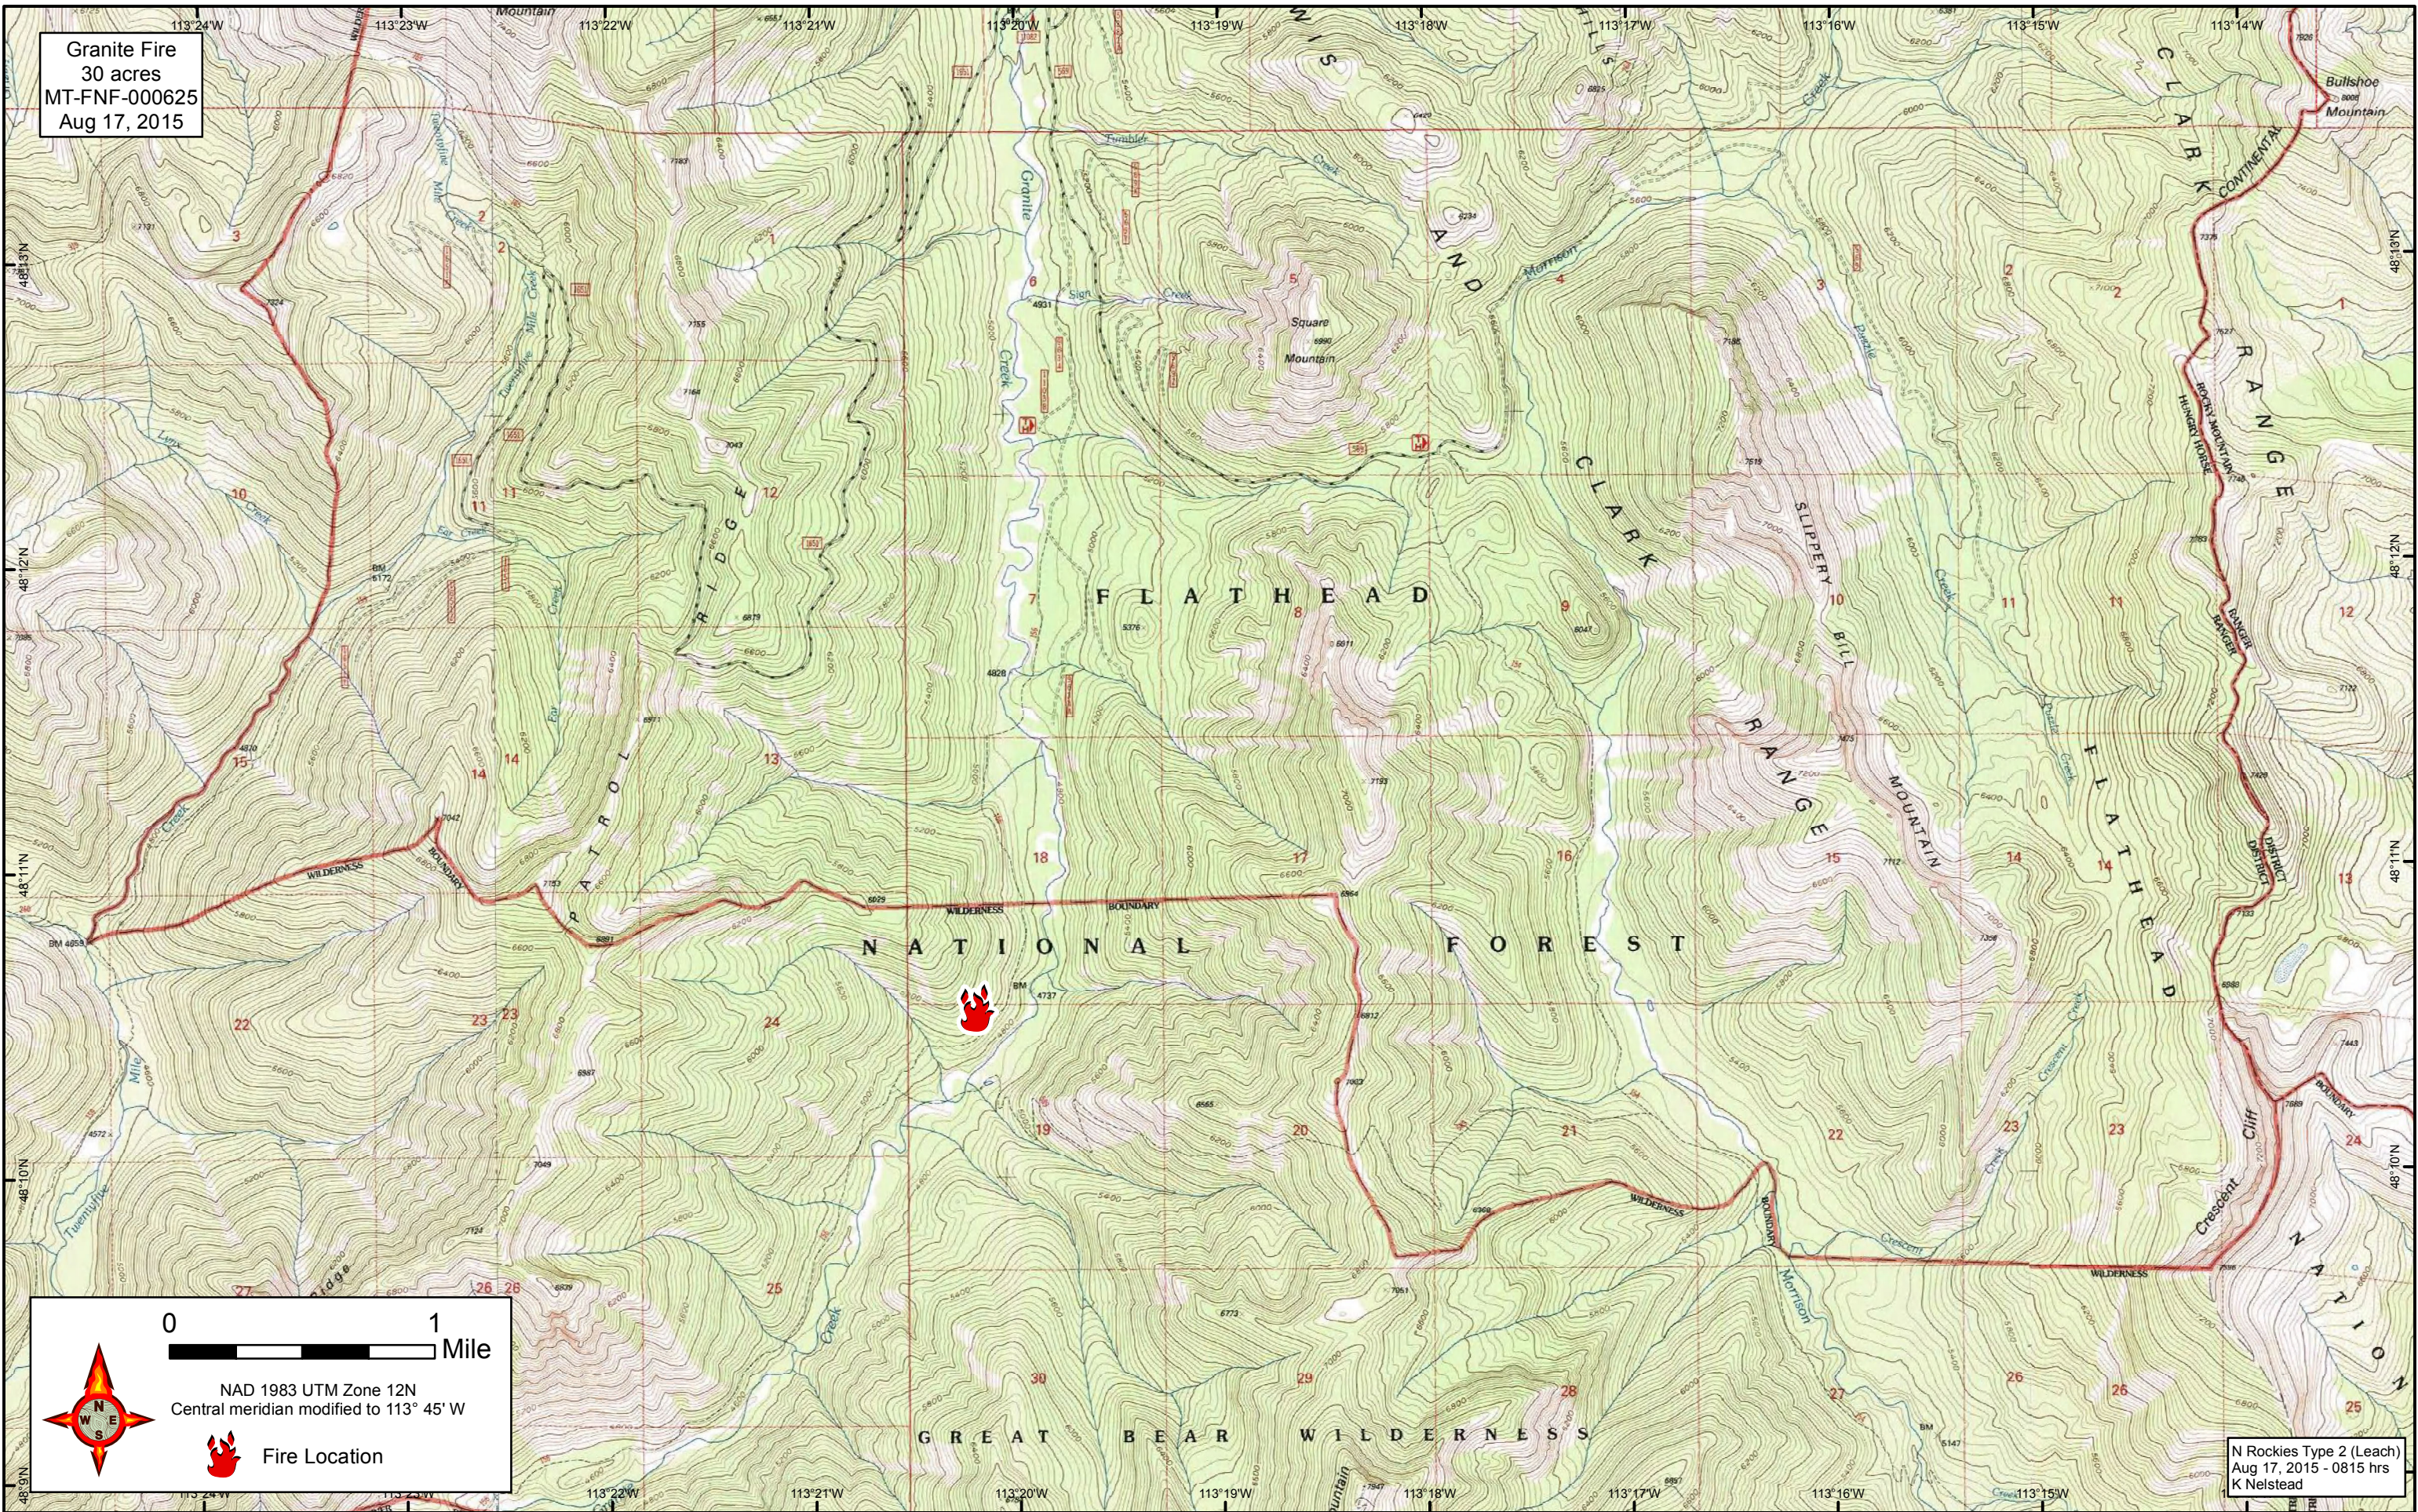

Granite Fire  
30 acres  
MT-FNF-000625  
Aug 17, 2015

0 1 Mile

NAD 1983 UTM Zone 12N  
Central meridian modified to 113° 45' W

 Fire Location

N Rockies Type 2 (Leach)  
Aug 17, 2015 - 0815 hrs  
K Nelstead