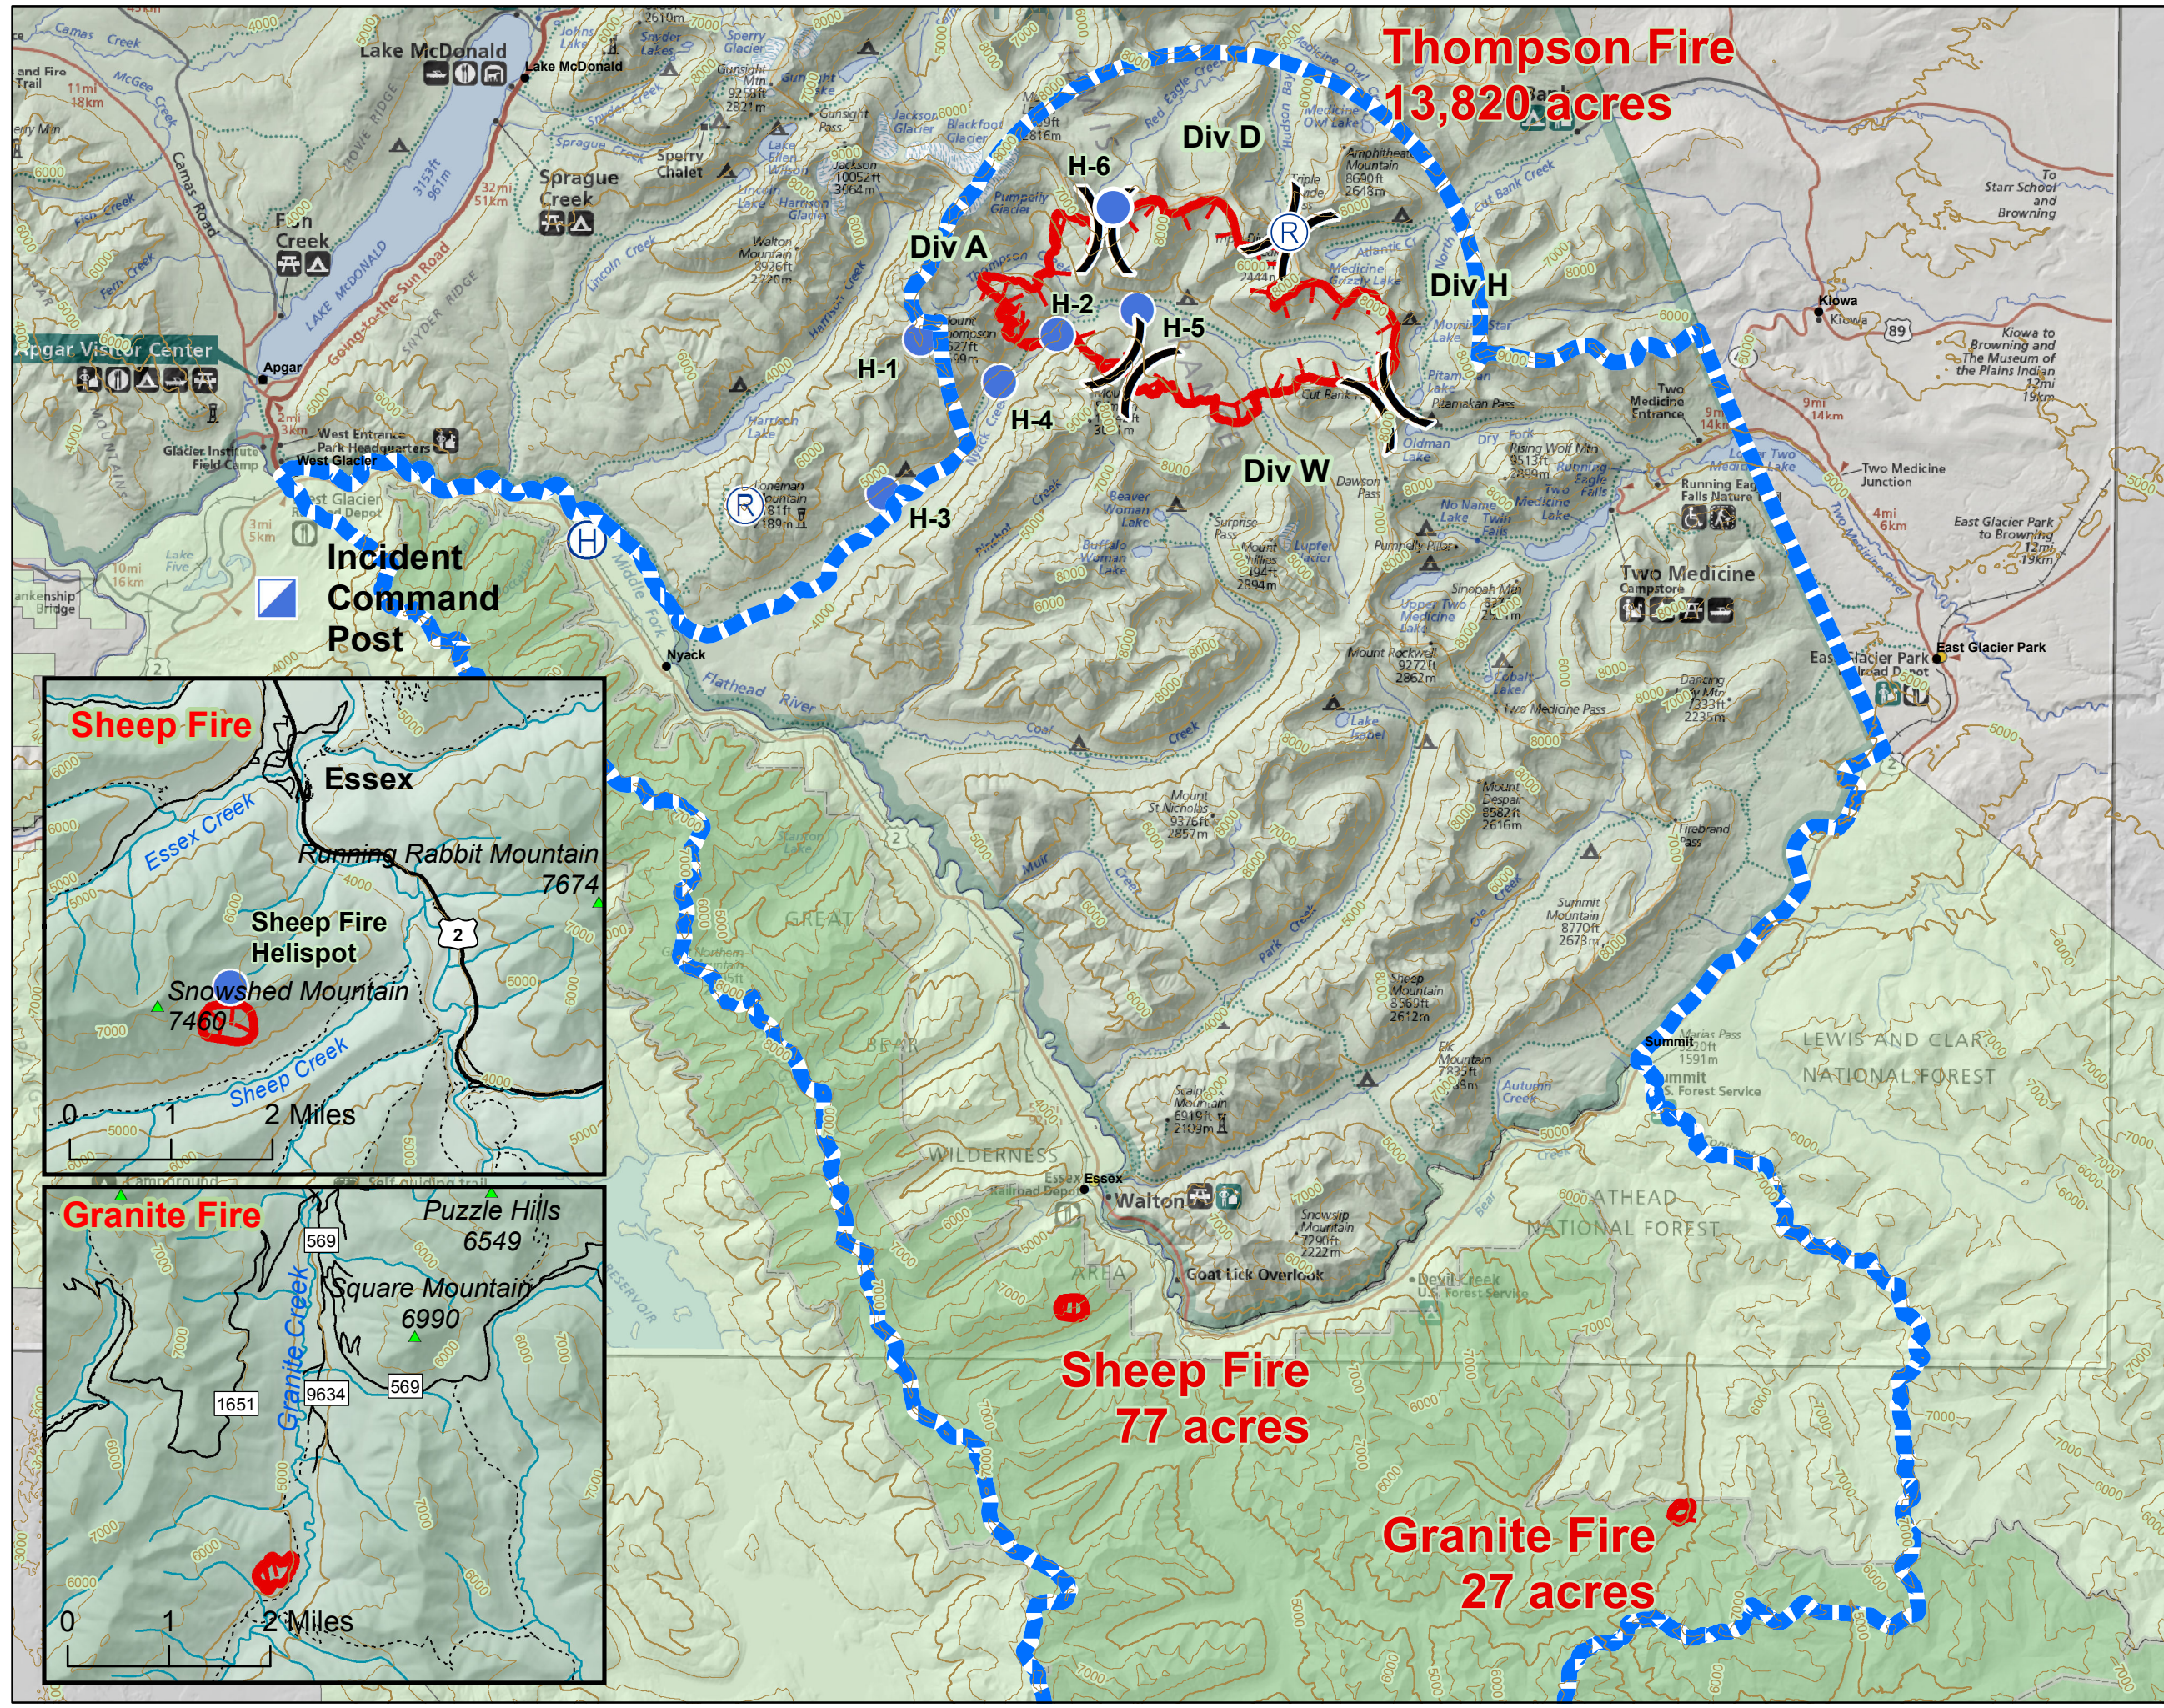

Thompson-Divide Complex

Information Map
 MT-GNP-000630
 Aug 18, 2015

- Legend**
- Thompson Incident Command Post
 - Wildland Fire
 - National Forest
 - National Forest Wilderness
 - Glacier National Park

Sheep Fire
 77 acres

Granite Fire
 27 acres