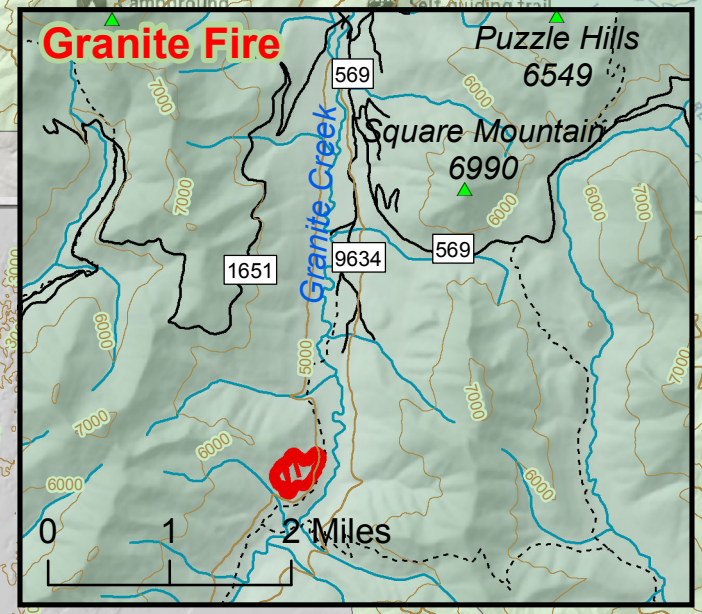

Thompson-Divide Complex

Information Map
 MT-GNP-000630
 Aug 18, 2015

- Legend**
- Thompson Incident Command Post
 - Wildland Fire
 - National Forest
 - National Forest Wilderness
 - Glacier National Park

Sheep Fire
 77 acres

Granite Fire
 27 acres