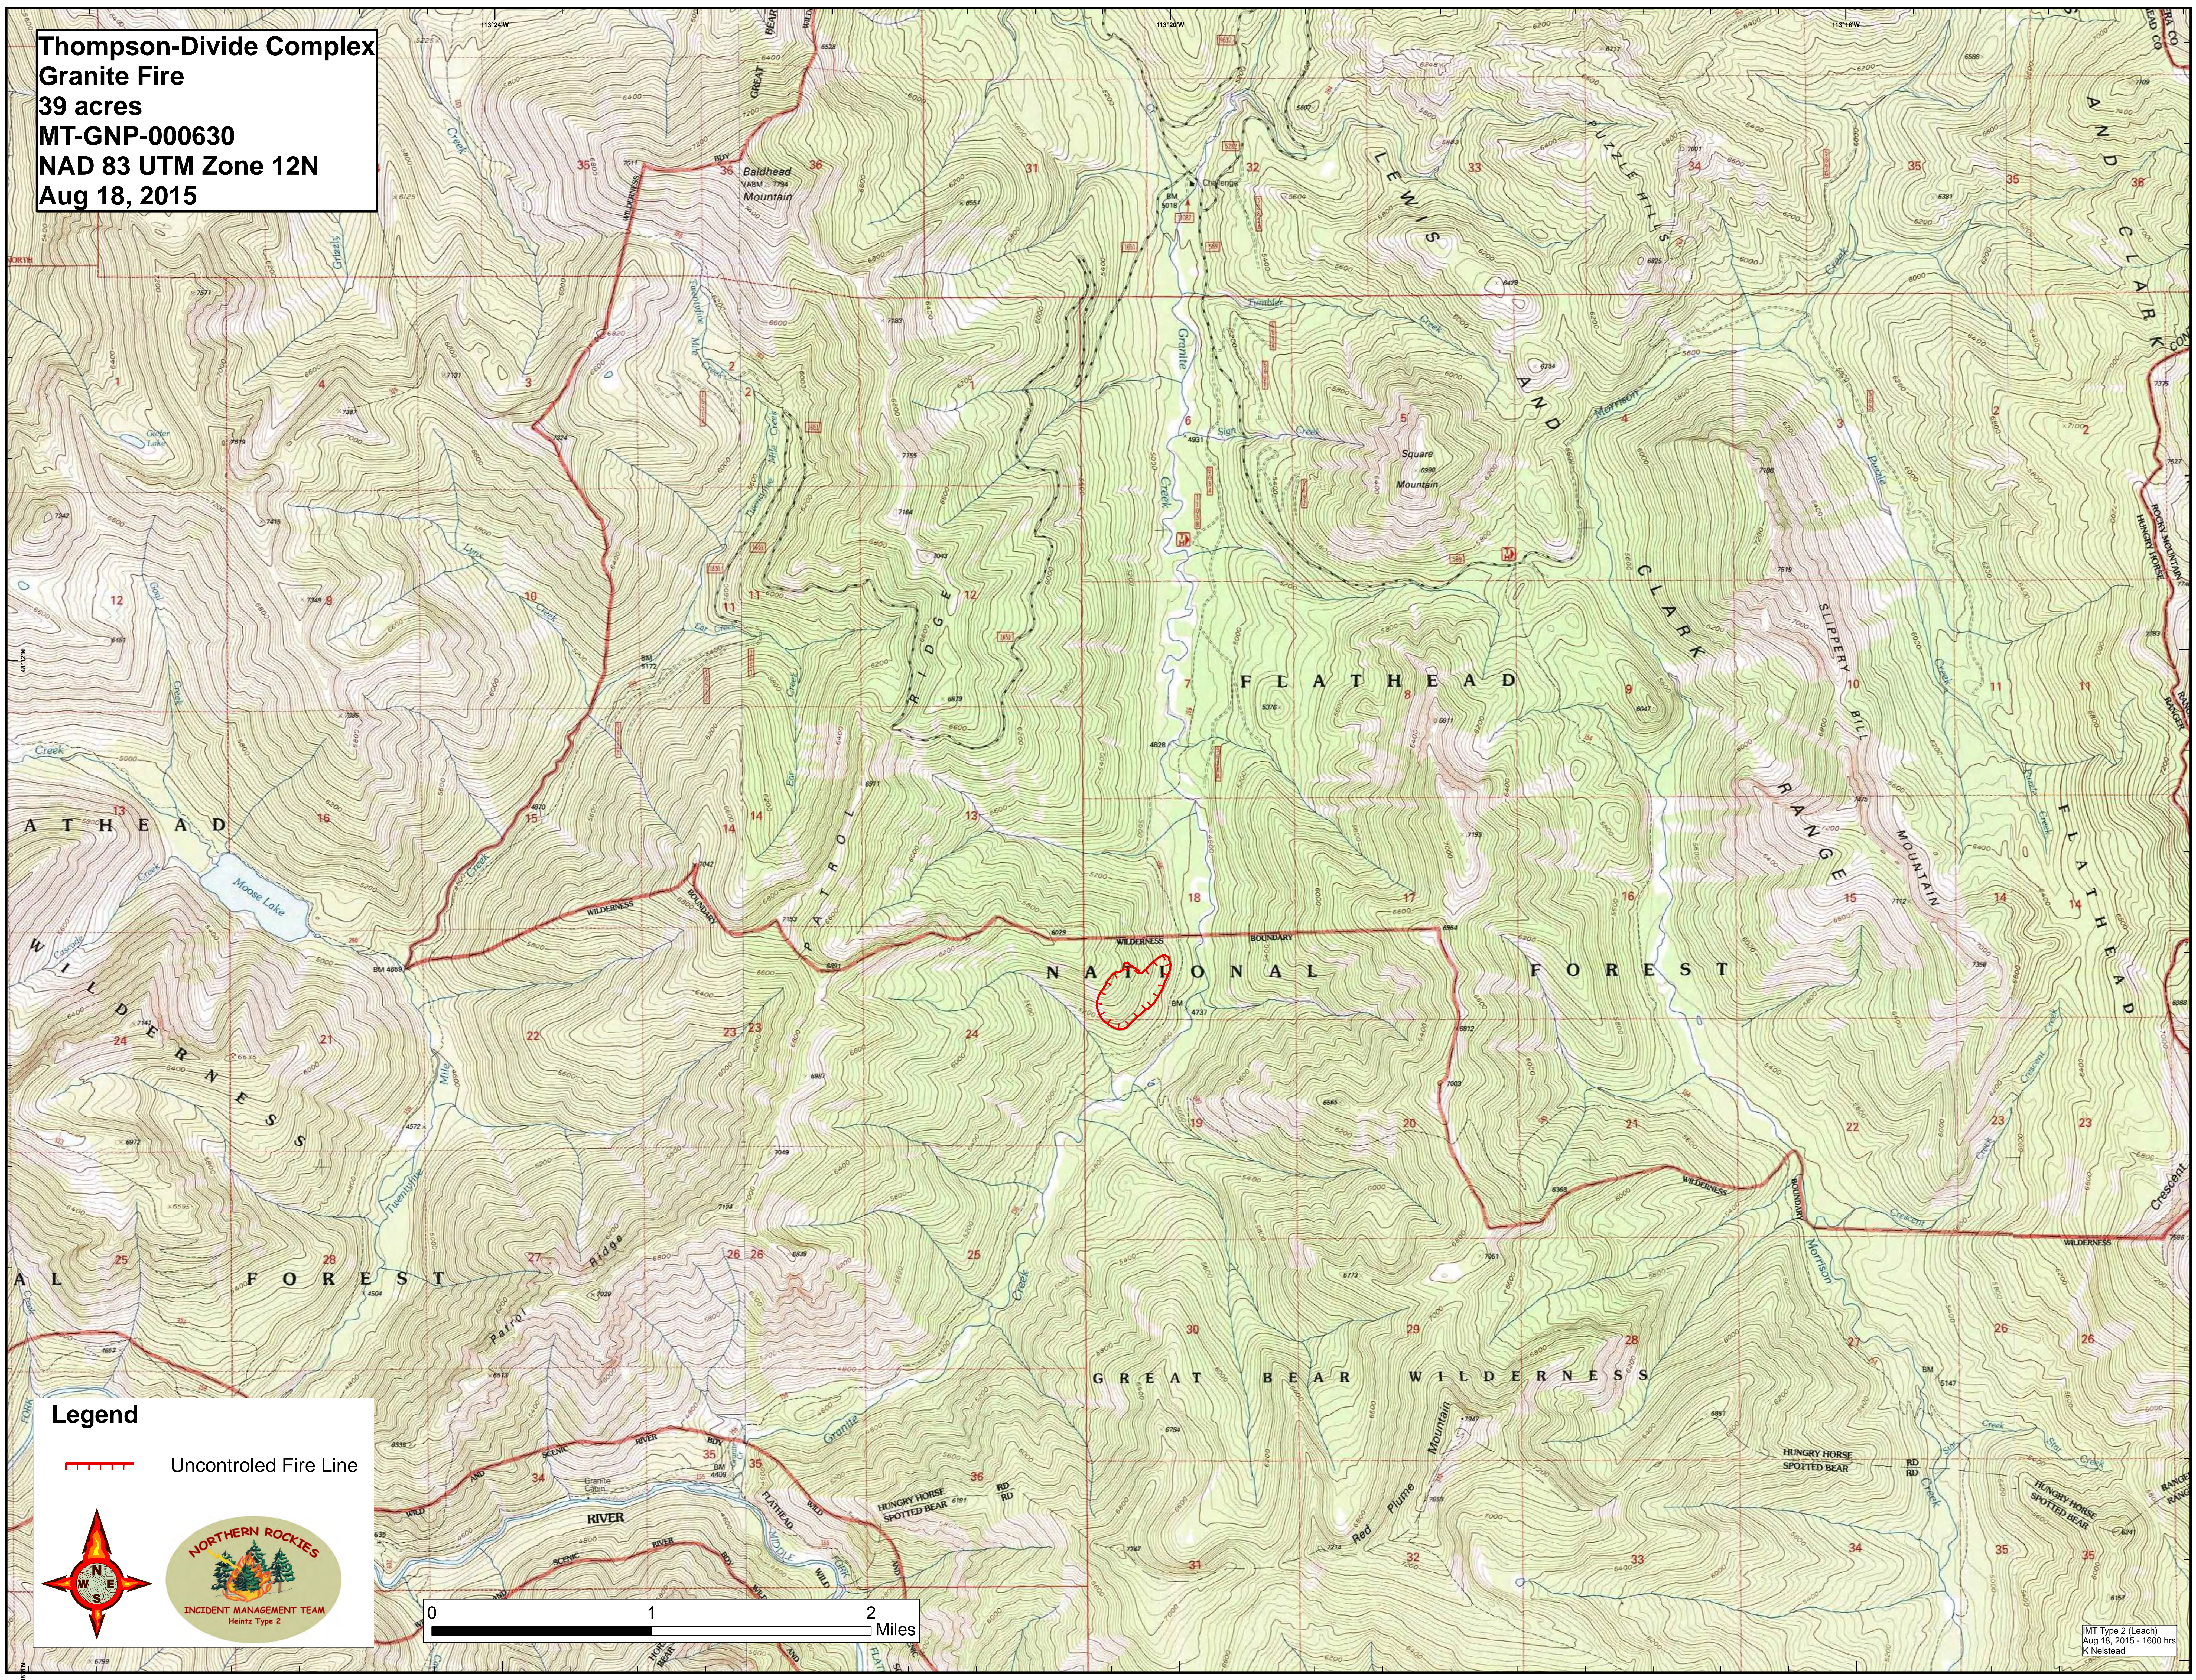

**Thompson-Divide Complex
Granite Fire**
39 acres
MT-GNP-000630
NAD 83 UTM Zone 12N
Aug 18, 2015

Legend

 Uncontrolled Fire Line