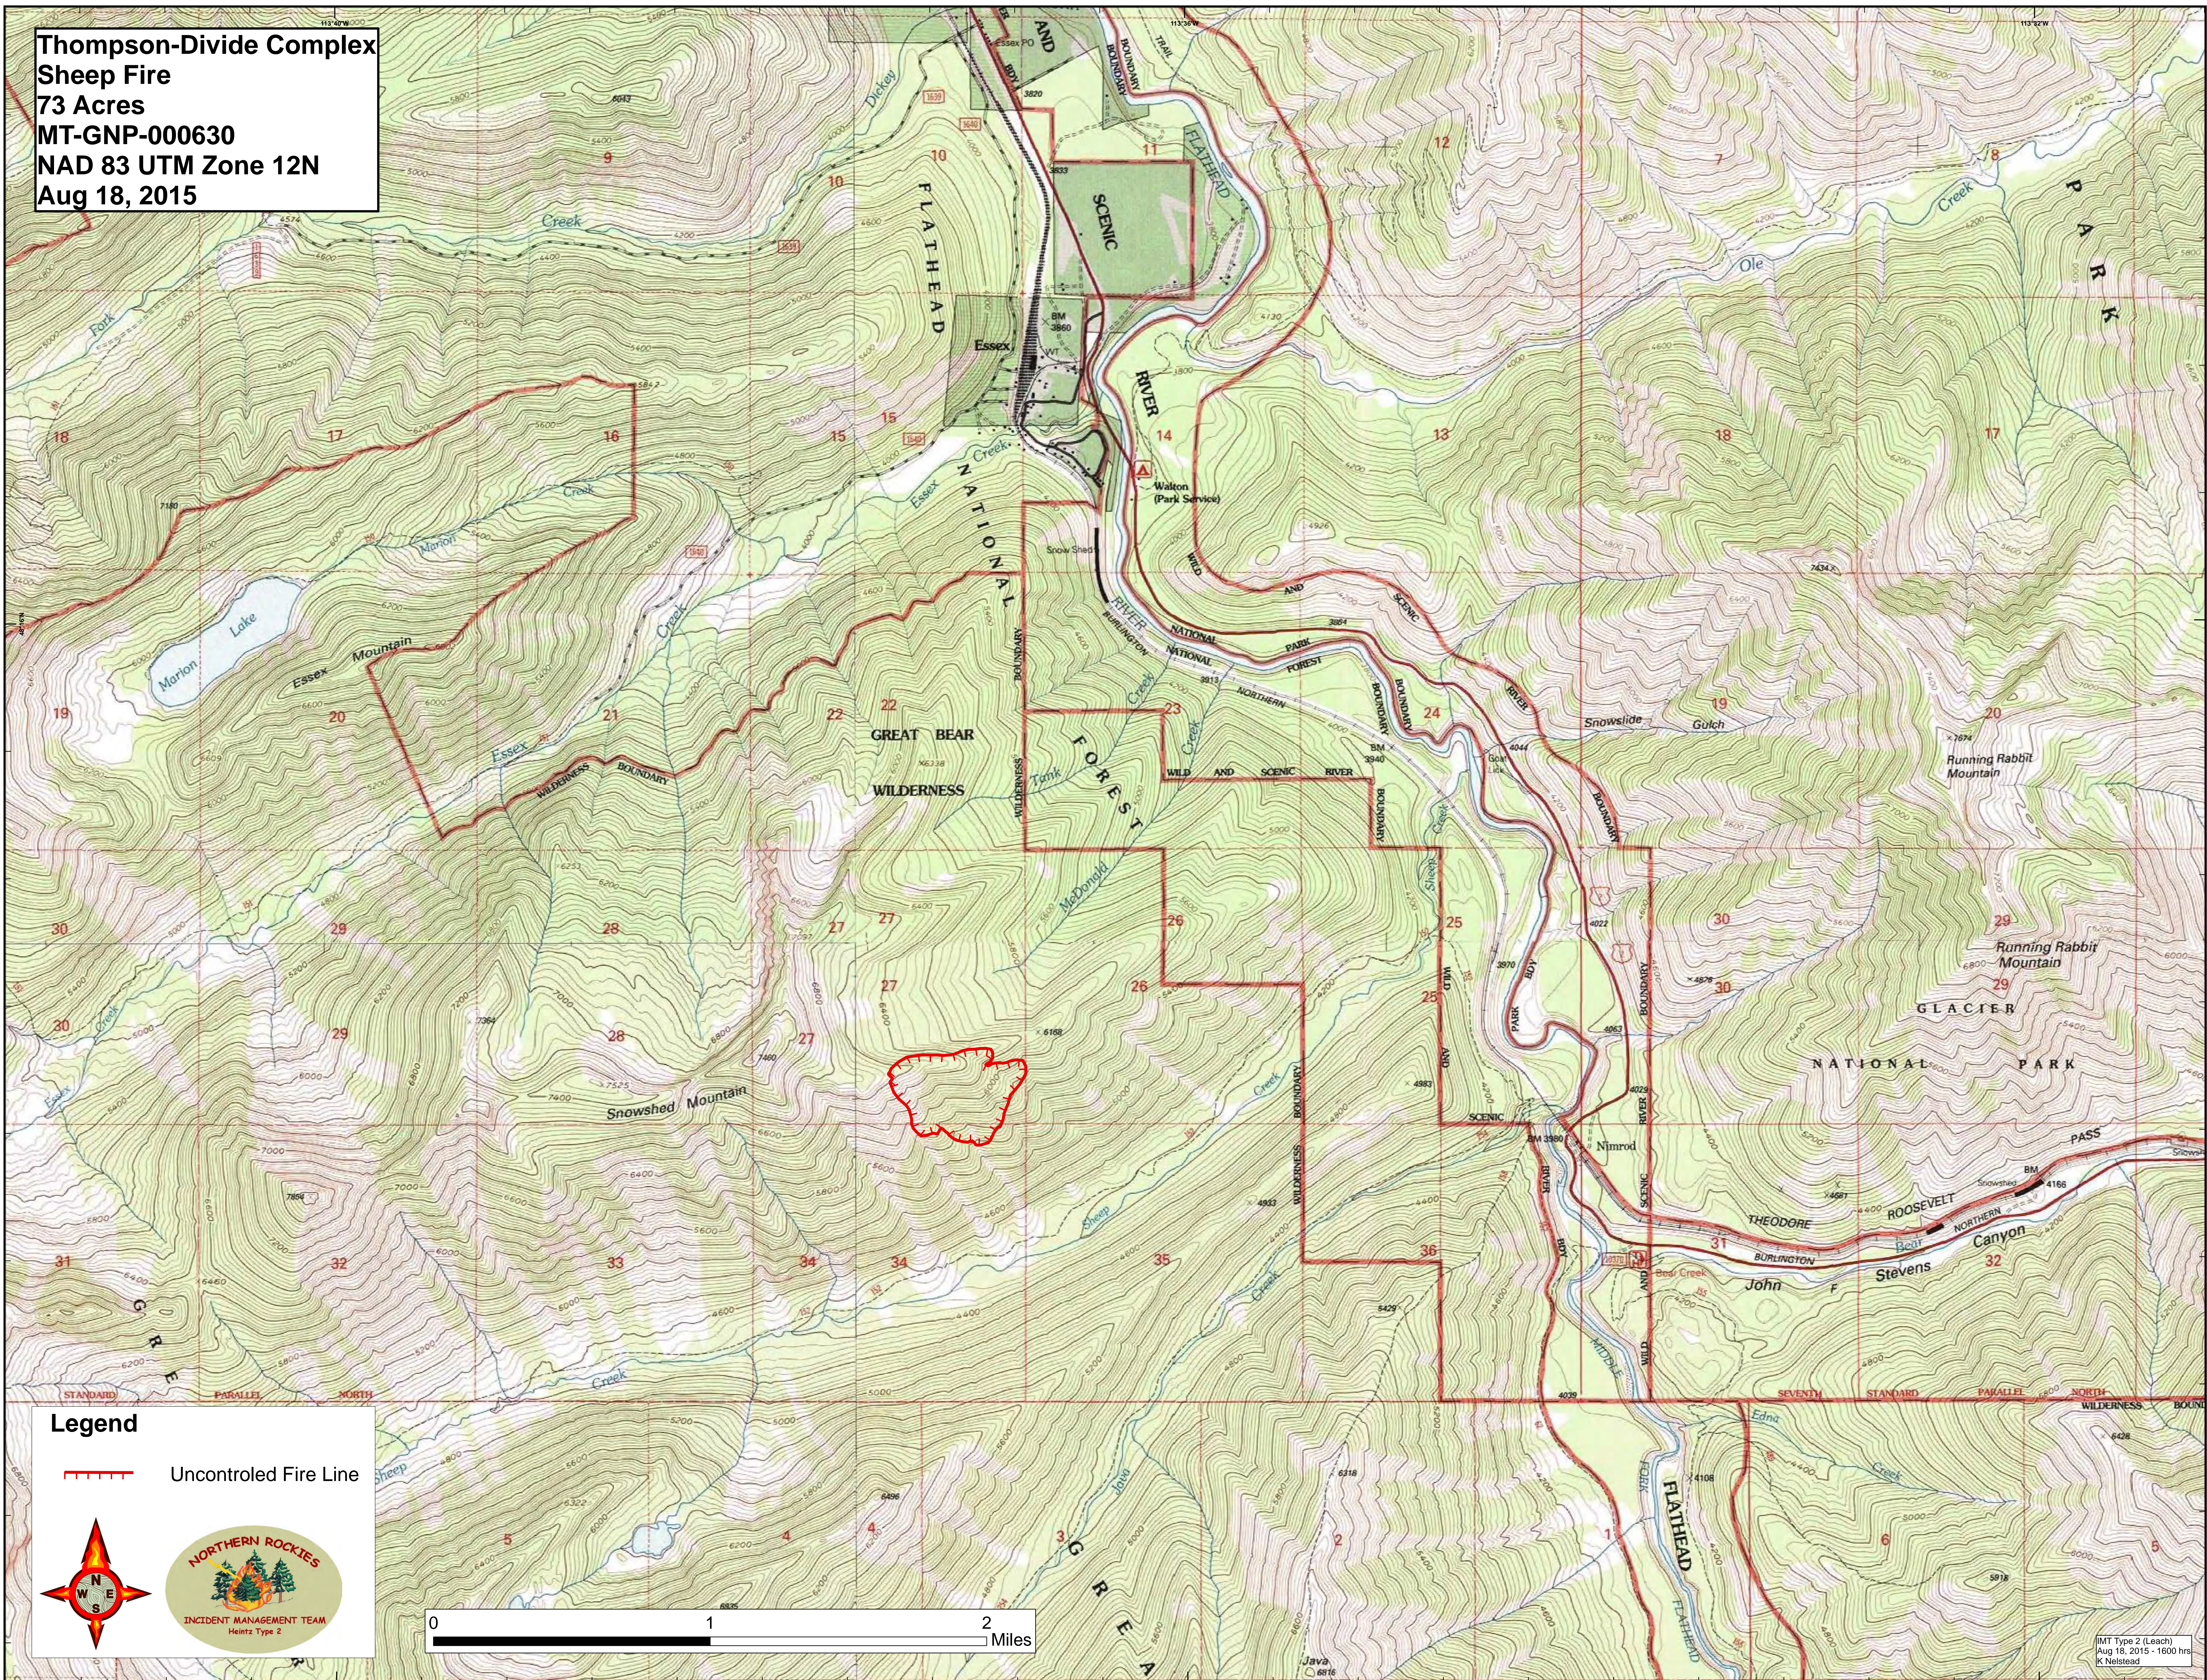

Thompson-Divide Complex
Sheep Fire
73 Acres
MT-GNP-000630
NAD 83 UTM Zone 12N
Aug 18, 2015

Legend

 Uncontrolled Fire Line