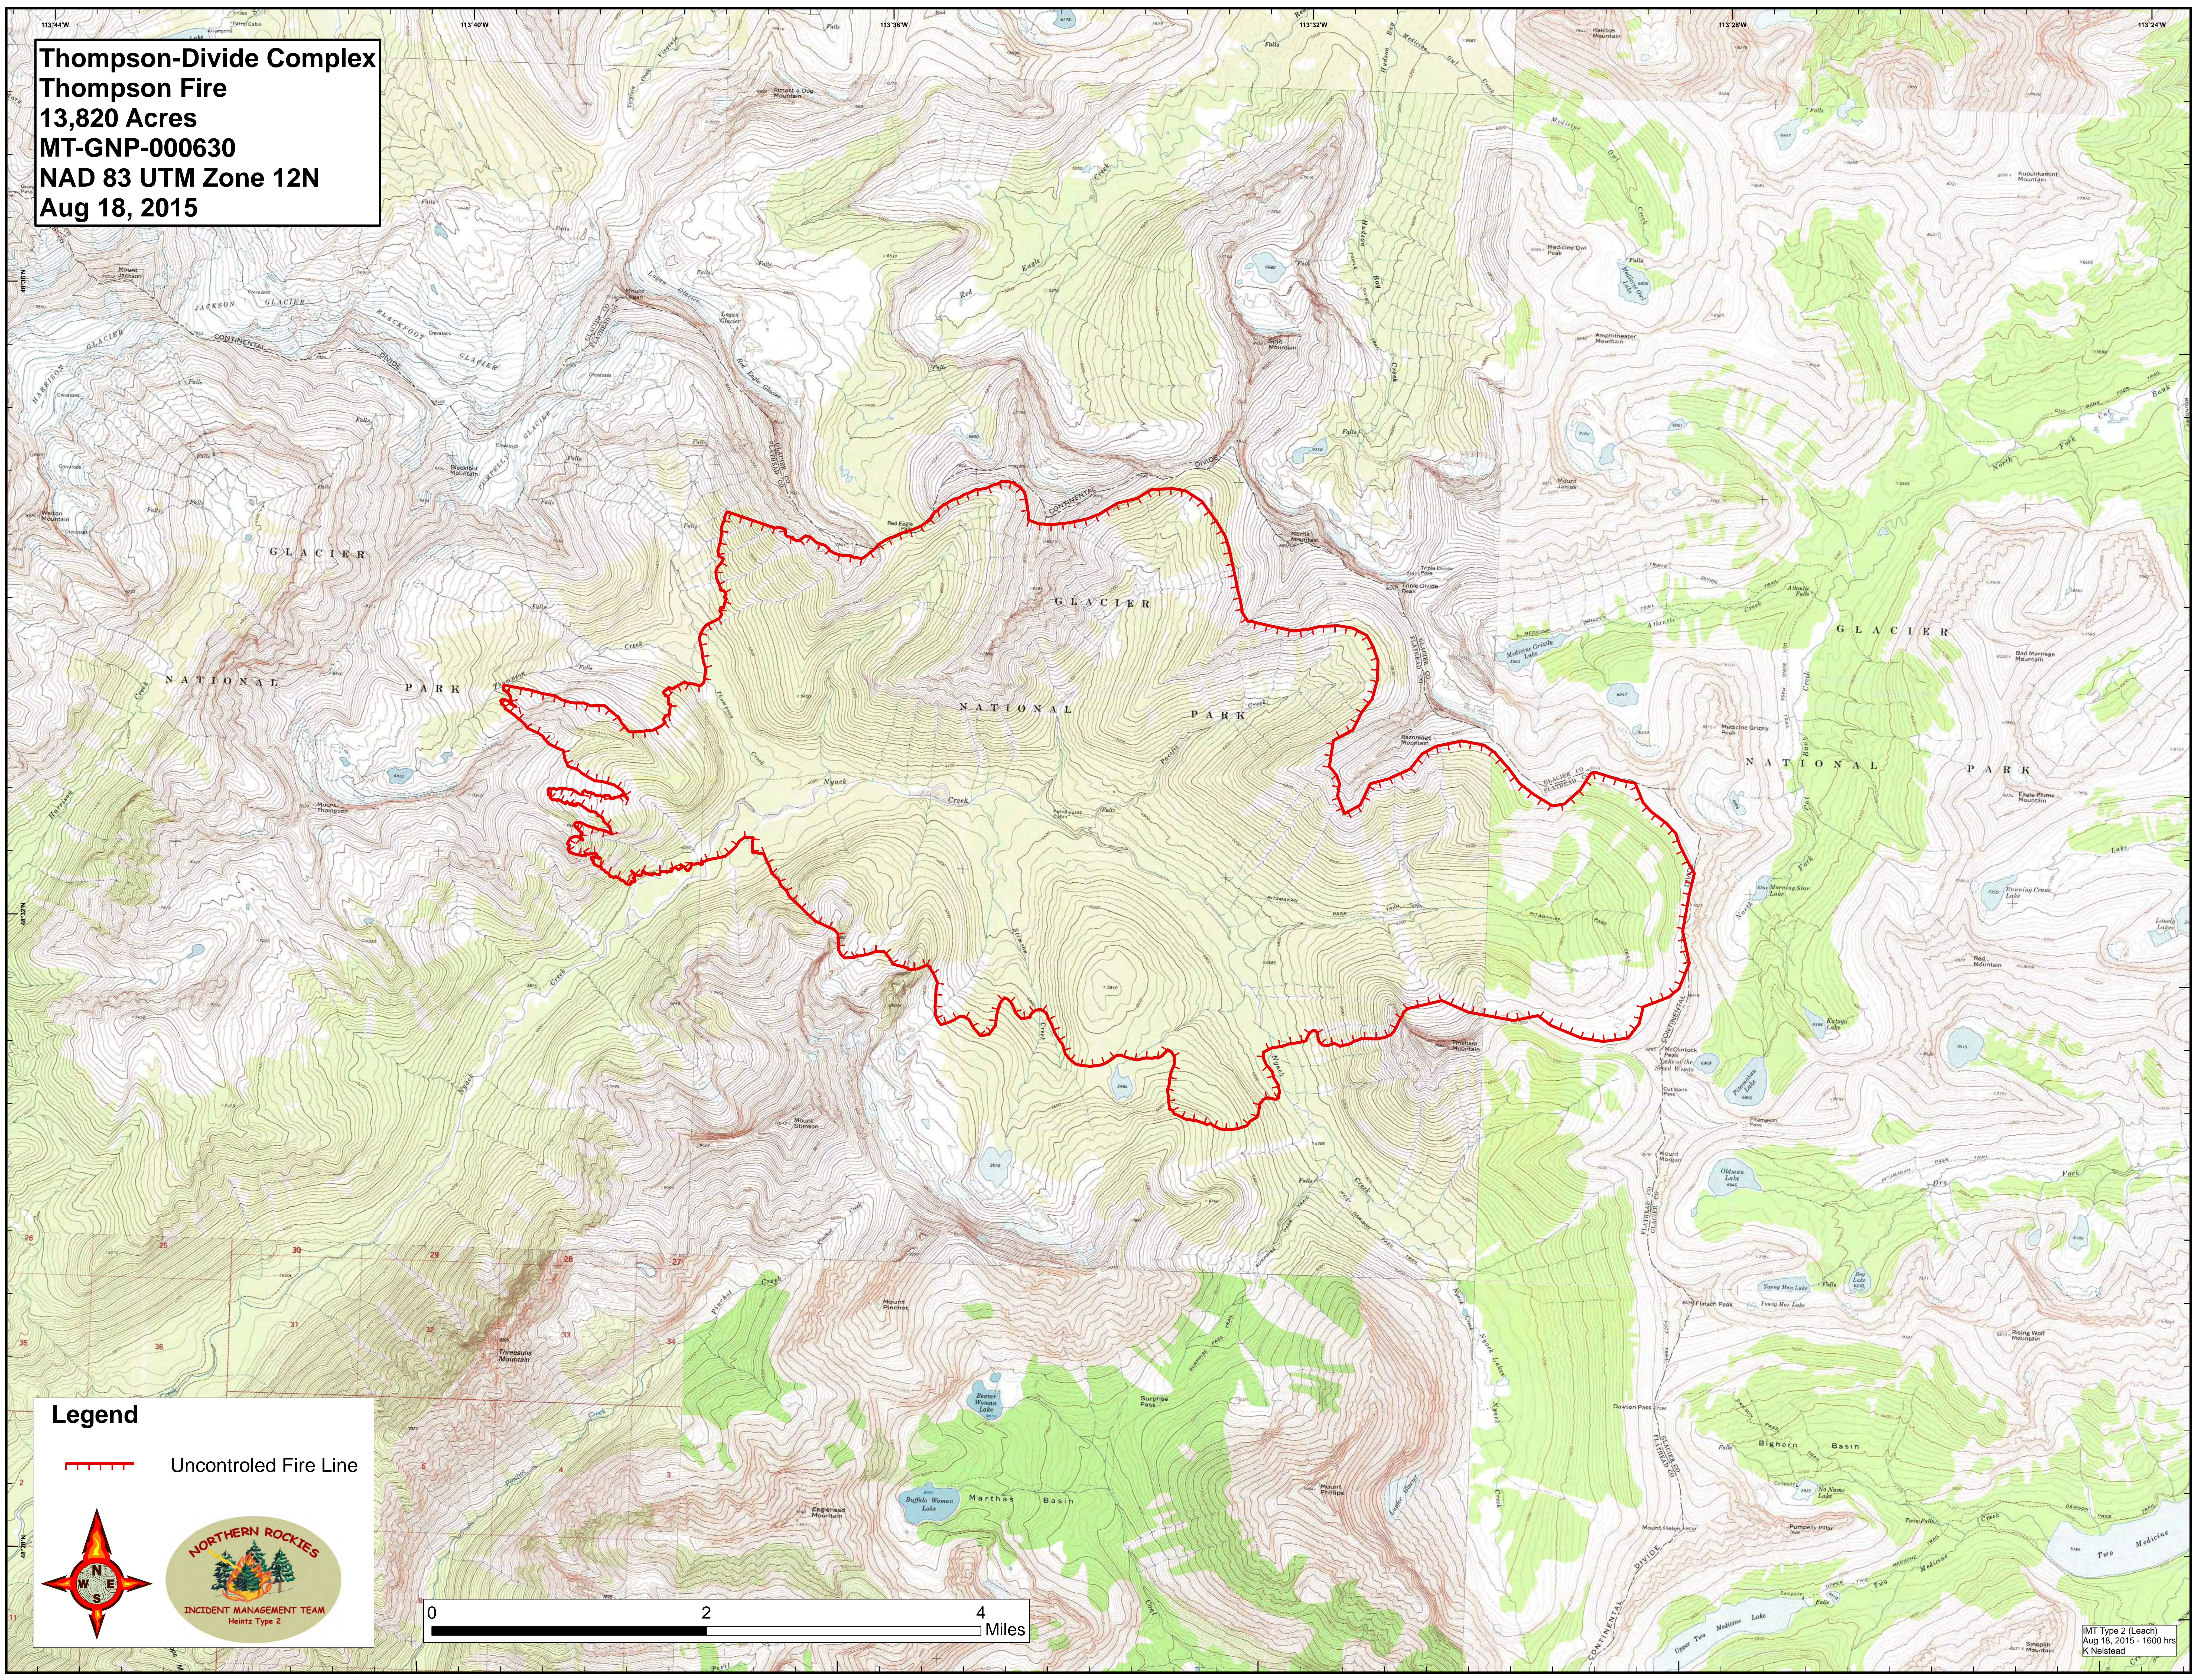

Thompson-Divide Complex
Thompson Fire
13,820 Acres
MT-GNP-000630
NAD 83 UTM Zone 12N
Aug 18, 2015

Legend

 Uncontrolled Fire Line

IMT Type 2 (Leach)
Aug 18, 2015 - 1600 hrs
K Nelstead