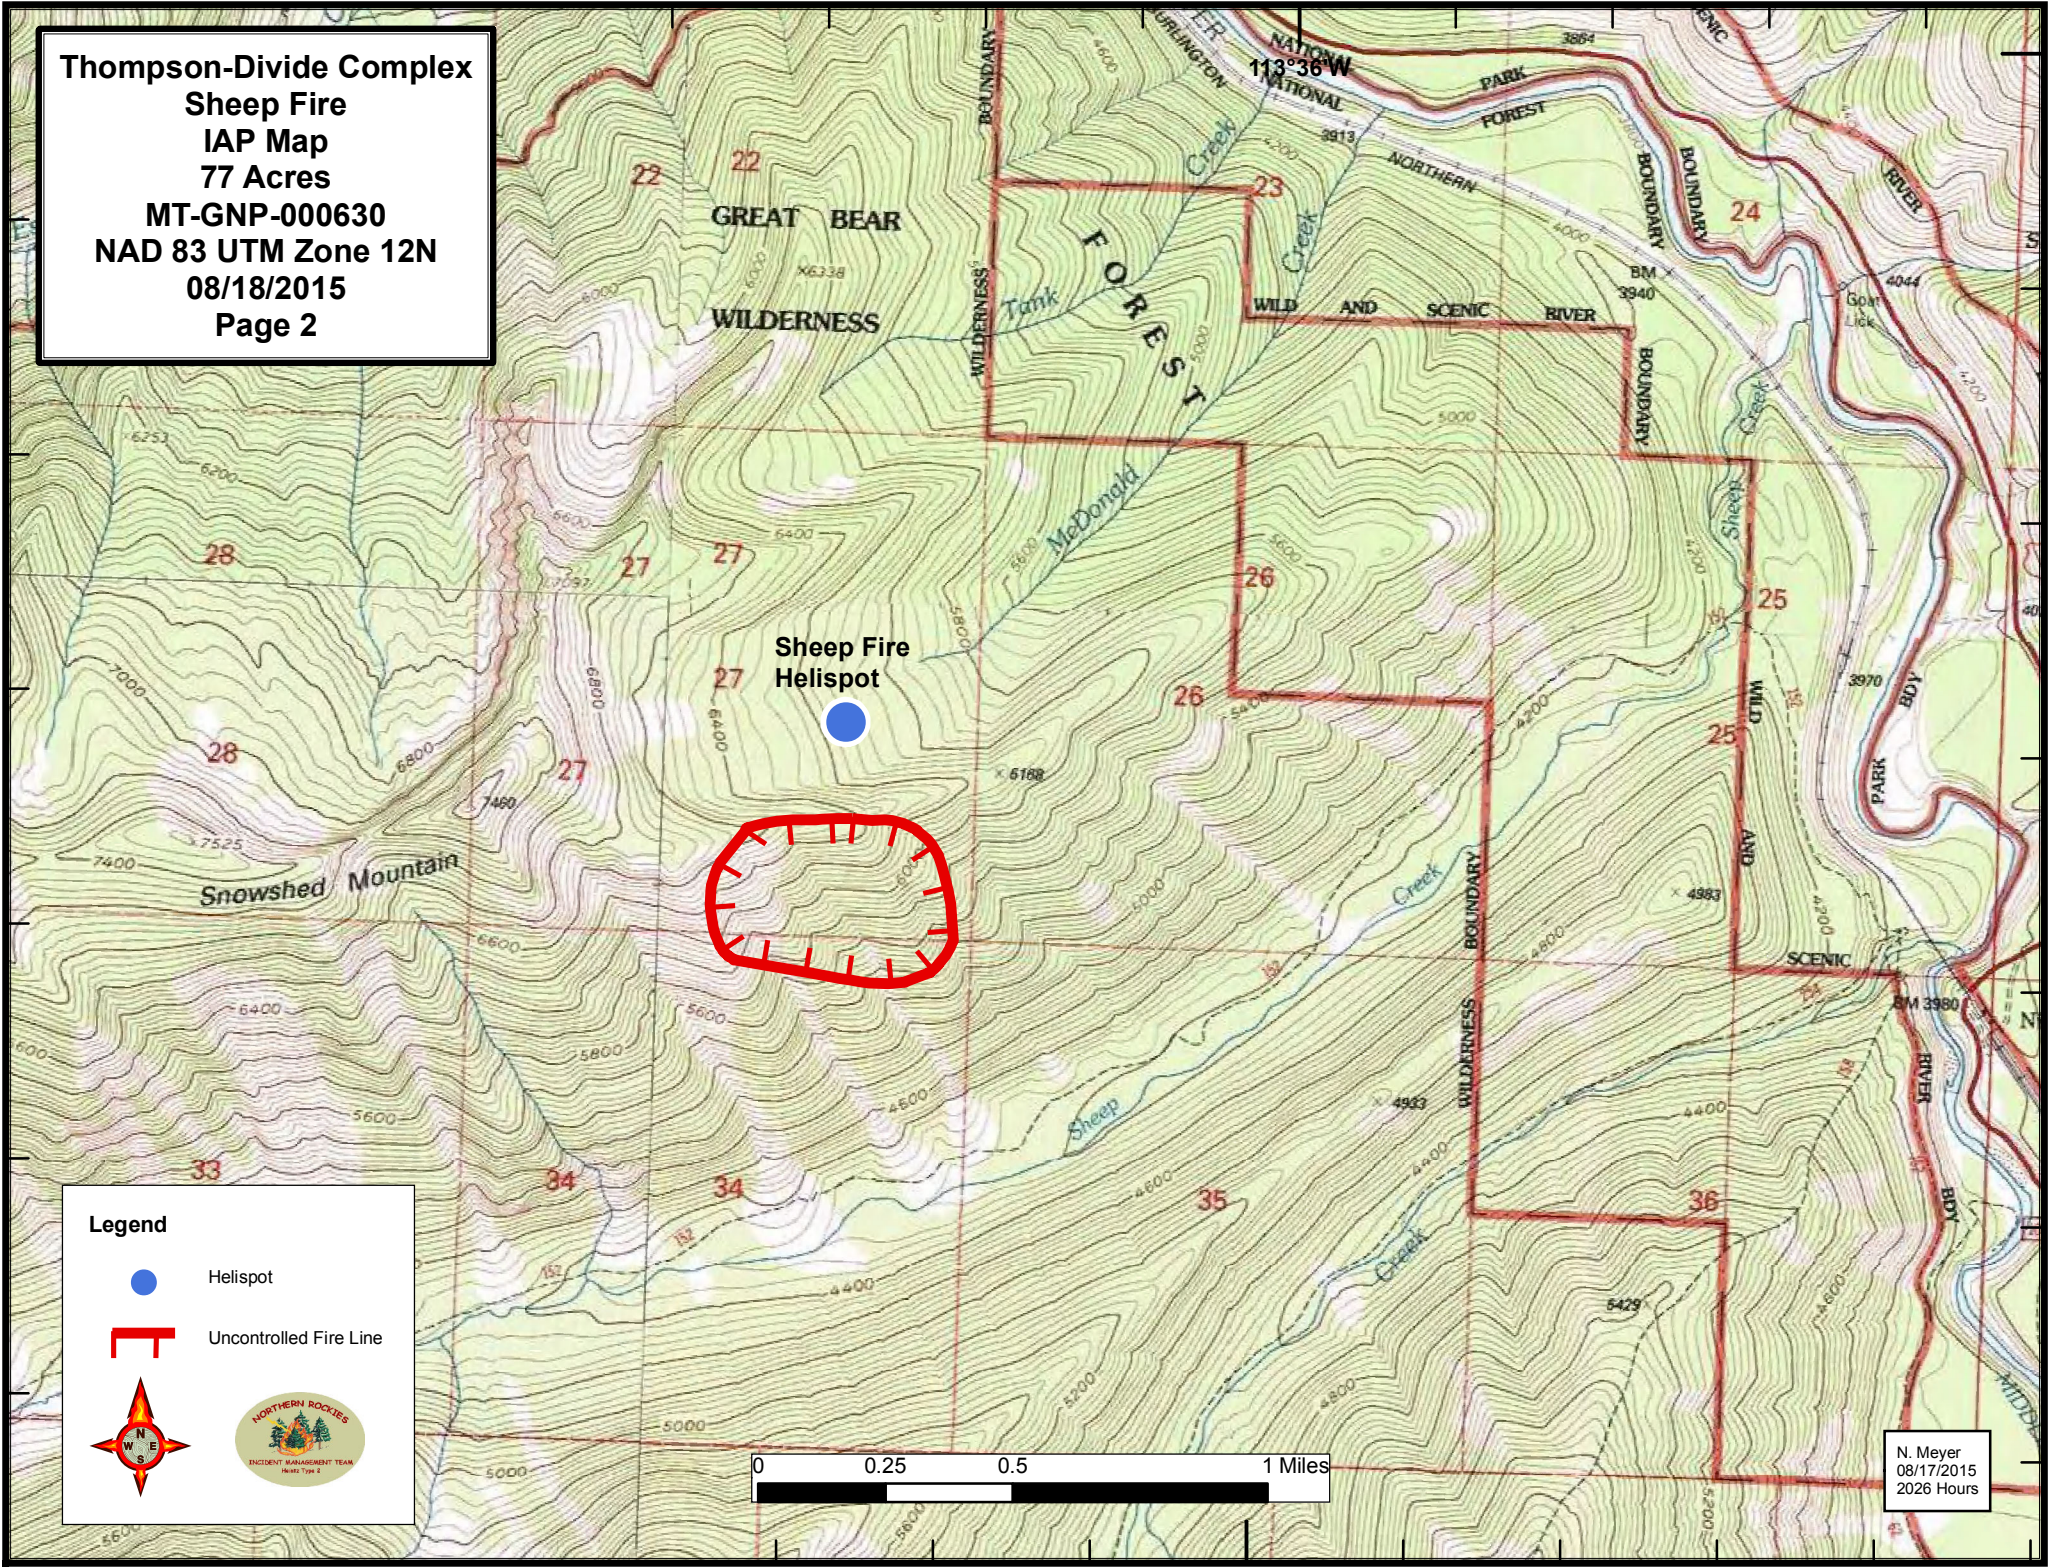

Thompson-Divide Complex
Sheep Fire
IAP Map
77 Acres
MT-GNP-000630
NAD 83 UTM Zone 12N
08/18/2015
Page 2

Legend

-  Helispot
-  Uncontrolled Fire Line

N. Meyer
08/17/2015
2026 Hours