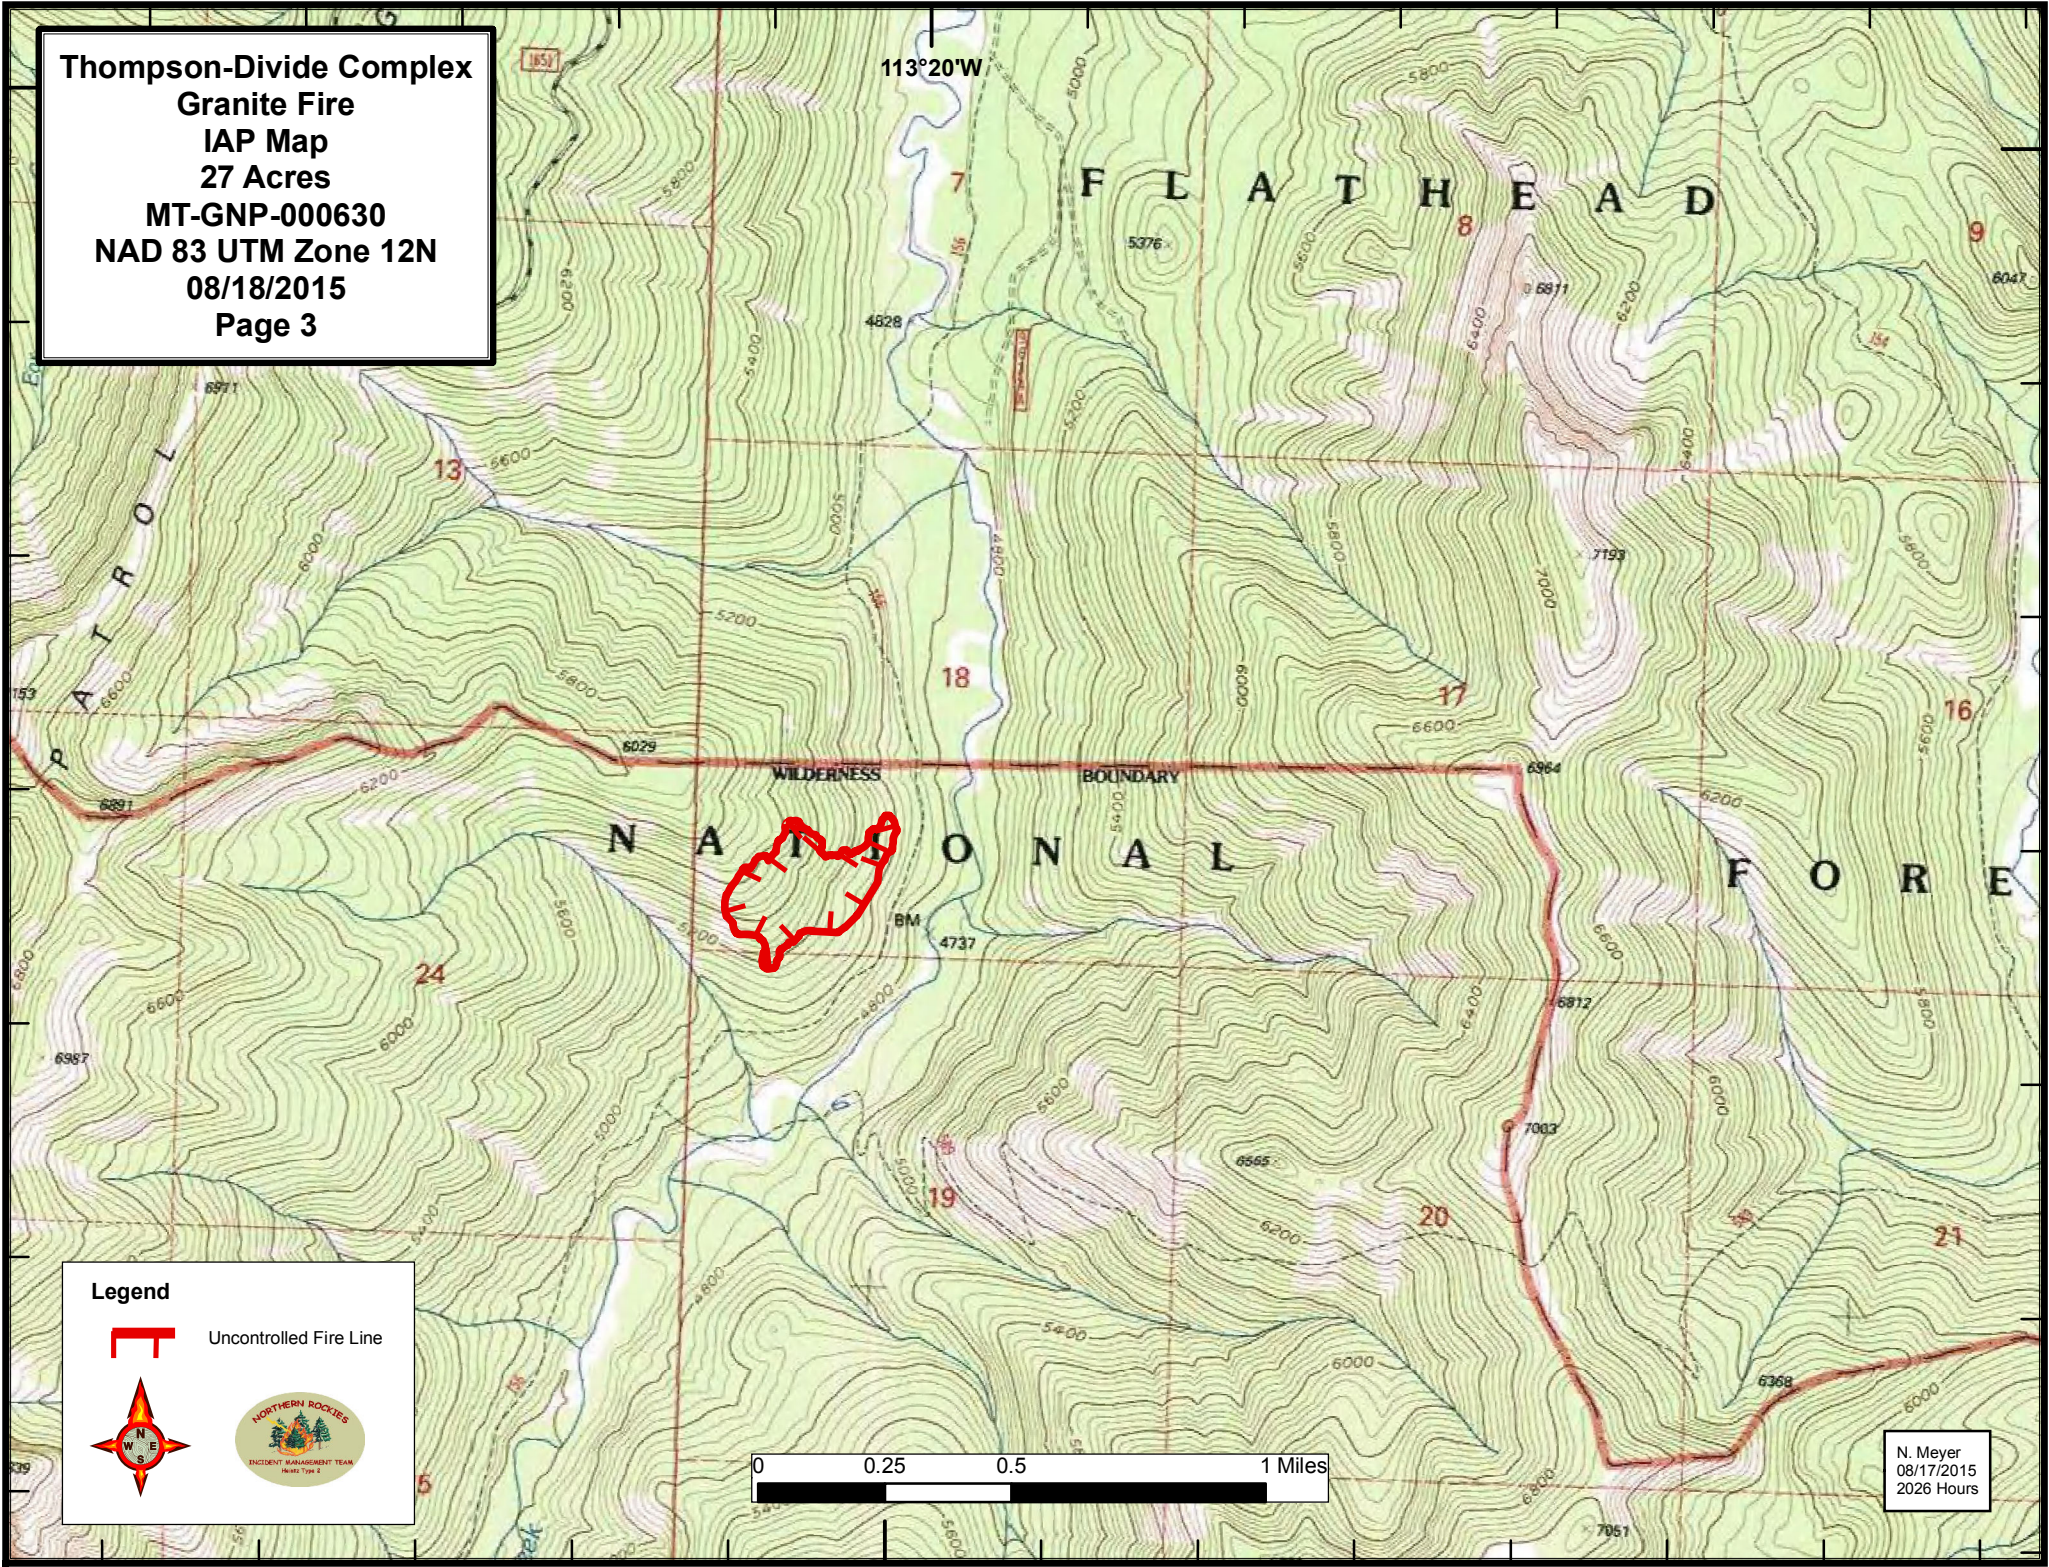

Thompson-Divide Complex  
Granite Fire  
IAP Map  
27 Acres  
MT-GNP-000630  
NAD 83 UTM Zone 12N  
08/18/2015  
Page 3

**Legend**

-  Uncontrolled Fire Line
- 
- 

N. Meyer  
08/17/2015  
2026 Hours