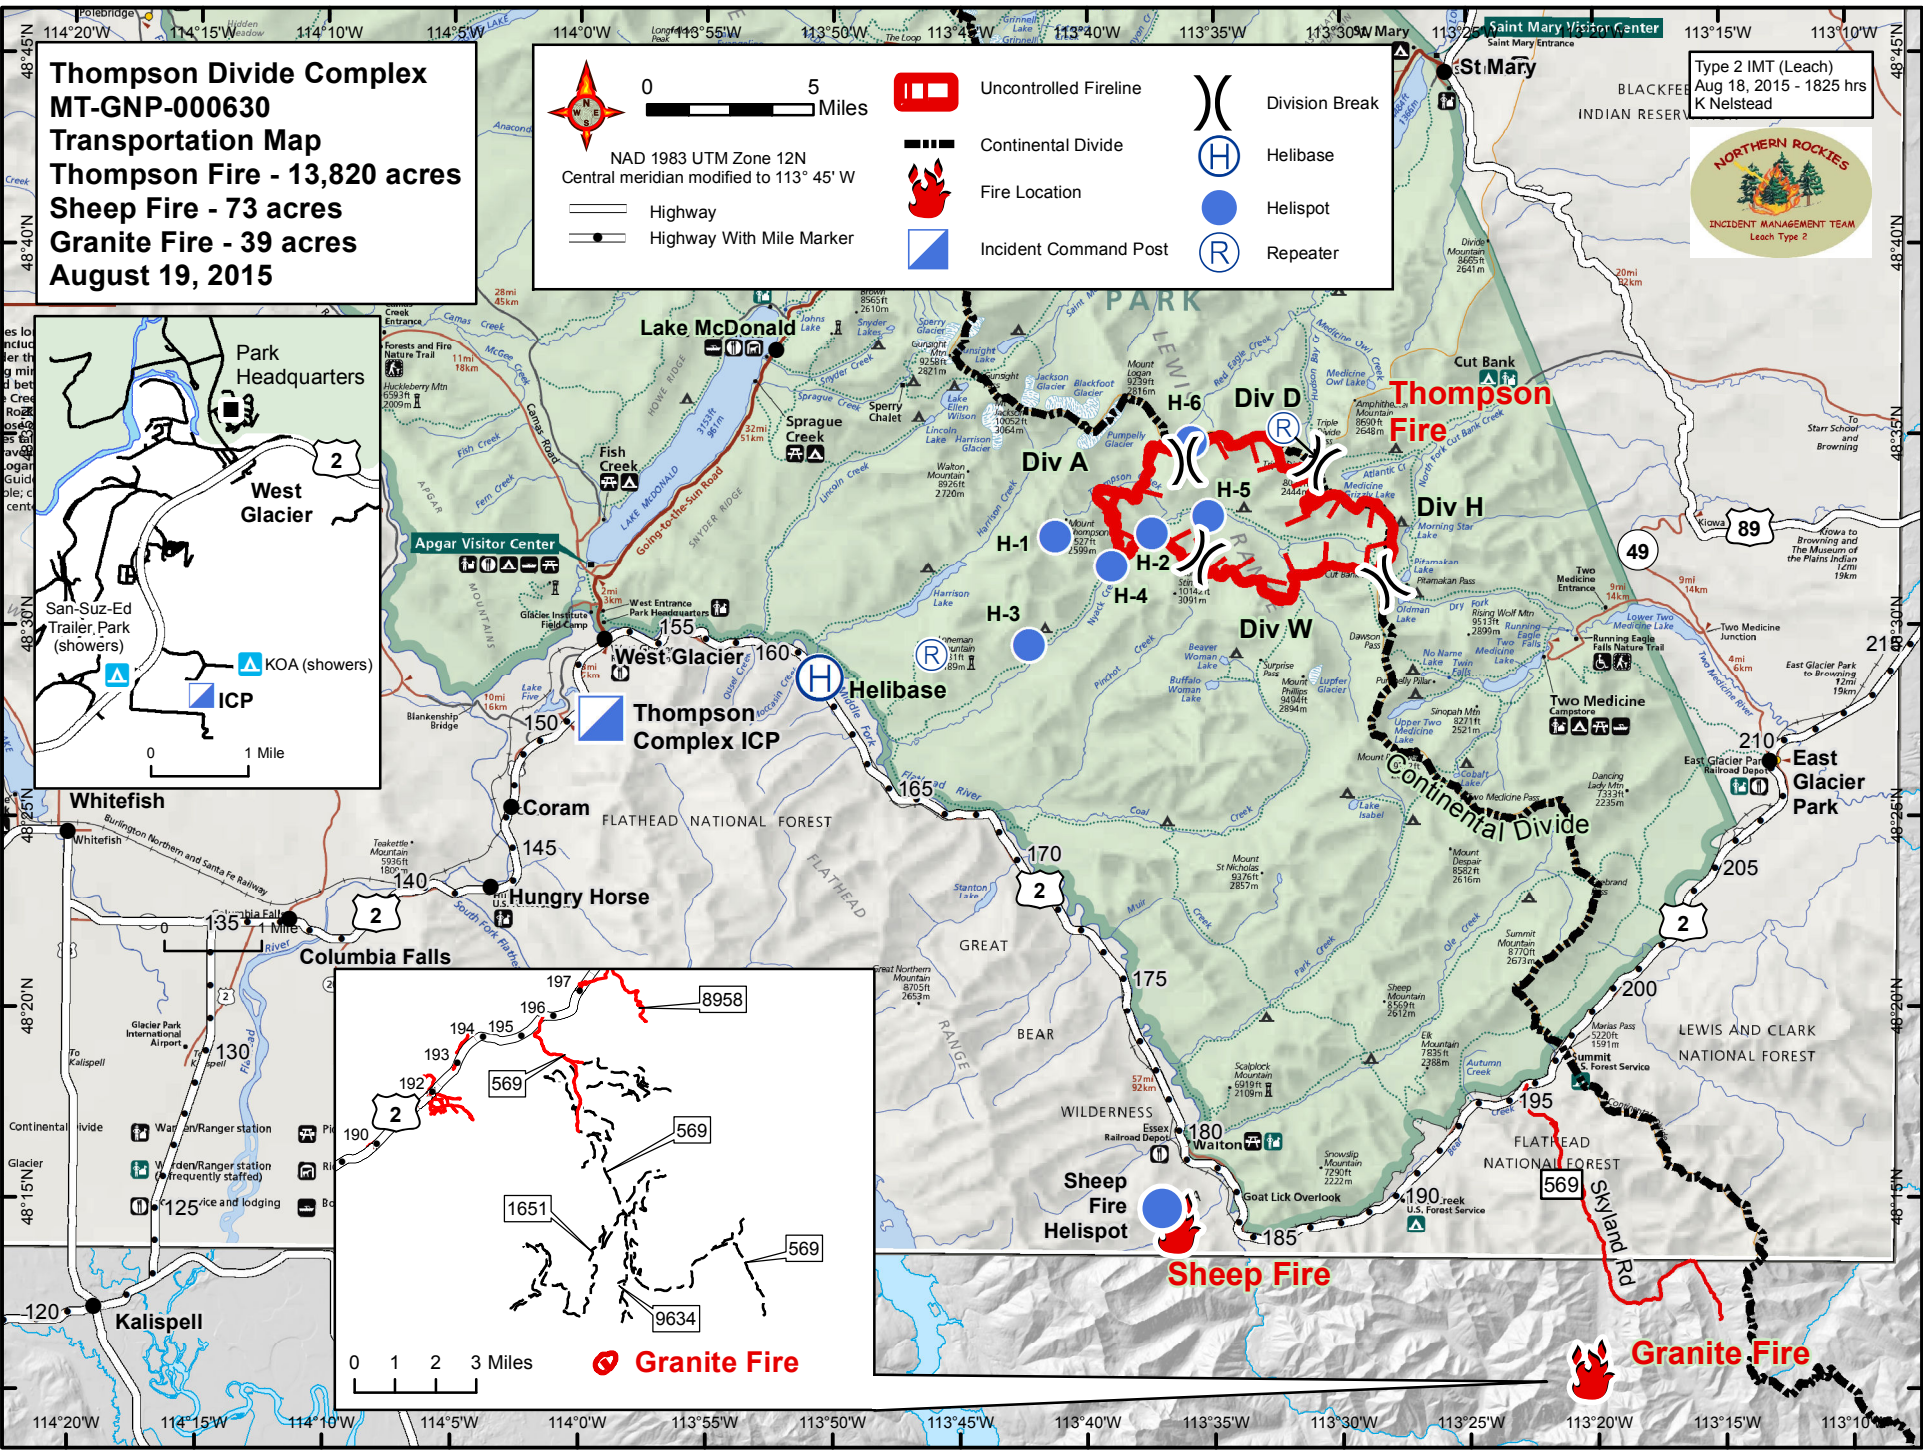

**Thompson Divide Complex  
MT-GNP-000630**  
**Transportation Map**  
**Thompson Fire - 13,820 acres**  
**Sheep Fire - 73 acres**  
**Granite Fire - 39 acres**  
**August 19, 2015**

NAD 1983 UTM Zone 12N  
 Central meridian modified to 113° 45' W

- Uncontrolled Fireline
- Continental Divide
- Fire Location
- Incident Command Post
- Division Break
- Helibase
- Helispot
- Repeater

Type 2 IMT (Leach)  
 Aug 18, 2015 - 1825 hrs  
 K Nelstead

Park Headquarters  
 West Glacier  
 San-Suz-Ed Trailer Park (showers)  
 KOA (showers)  
 ICP

0 1 Mile

Granite Fire

0 1 2 3 Miles

To Missoula