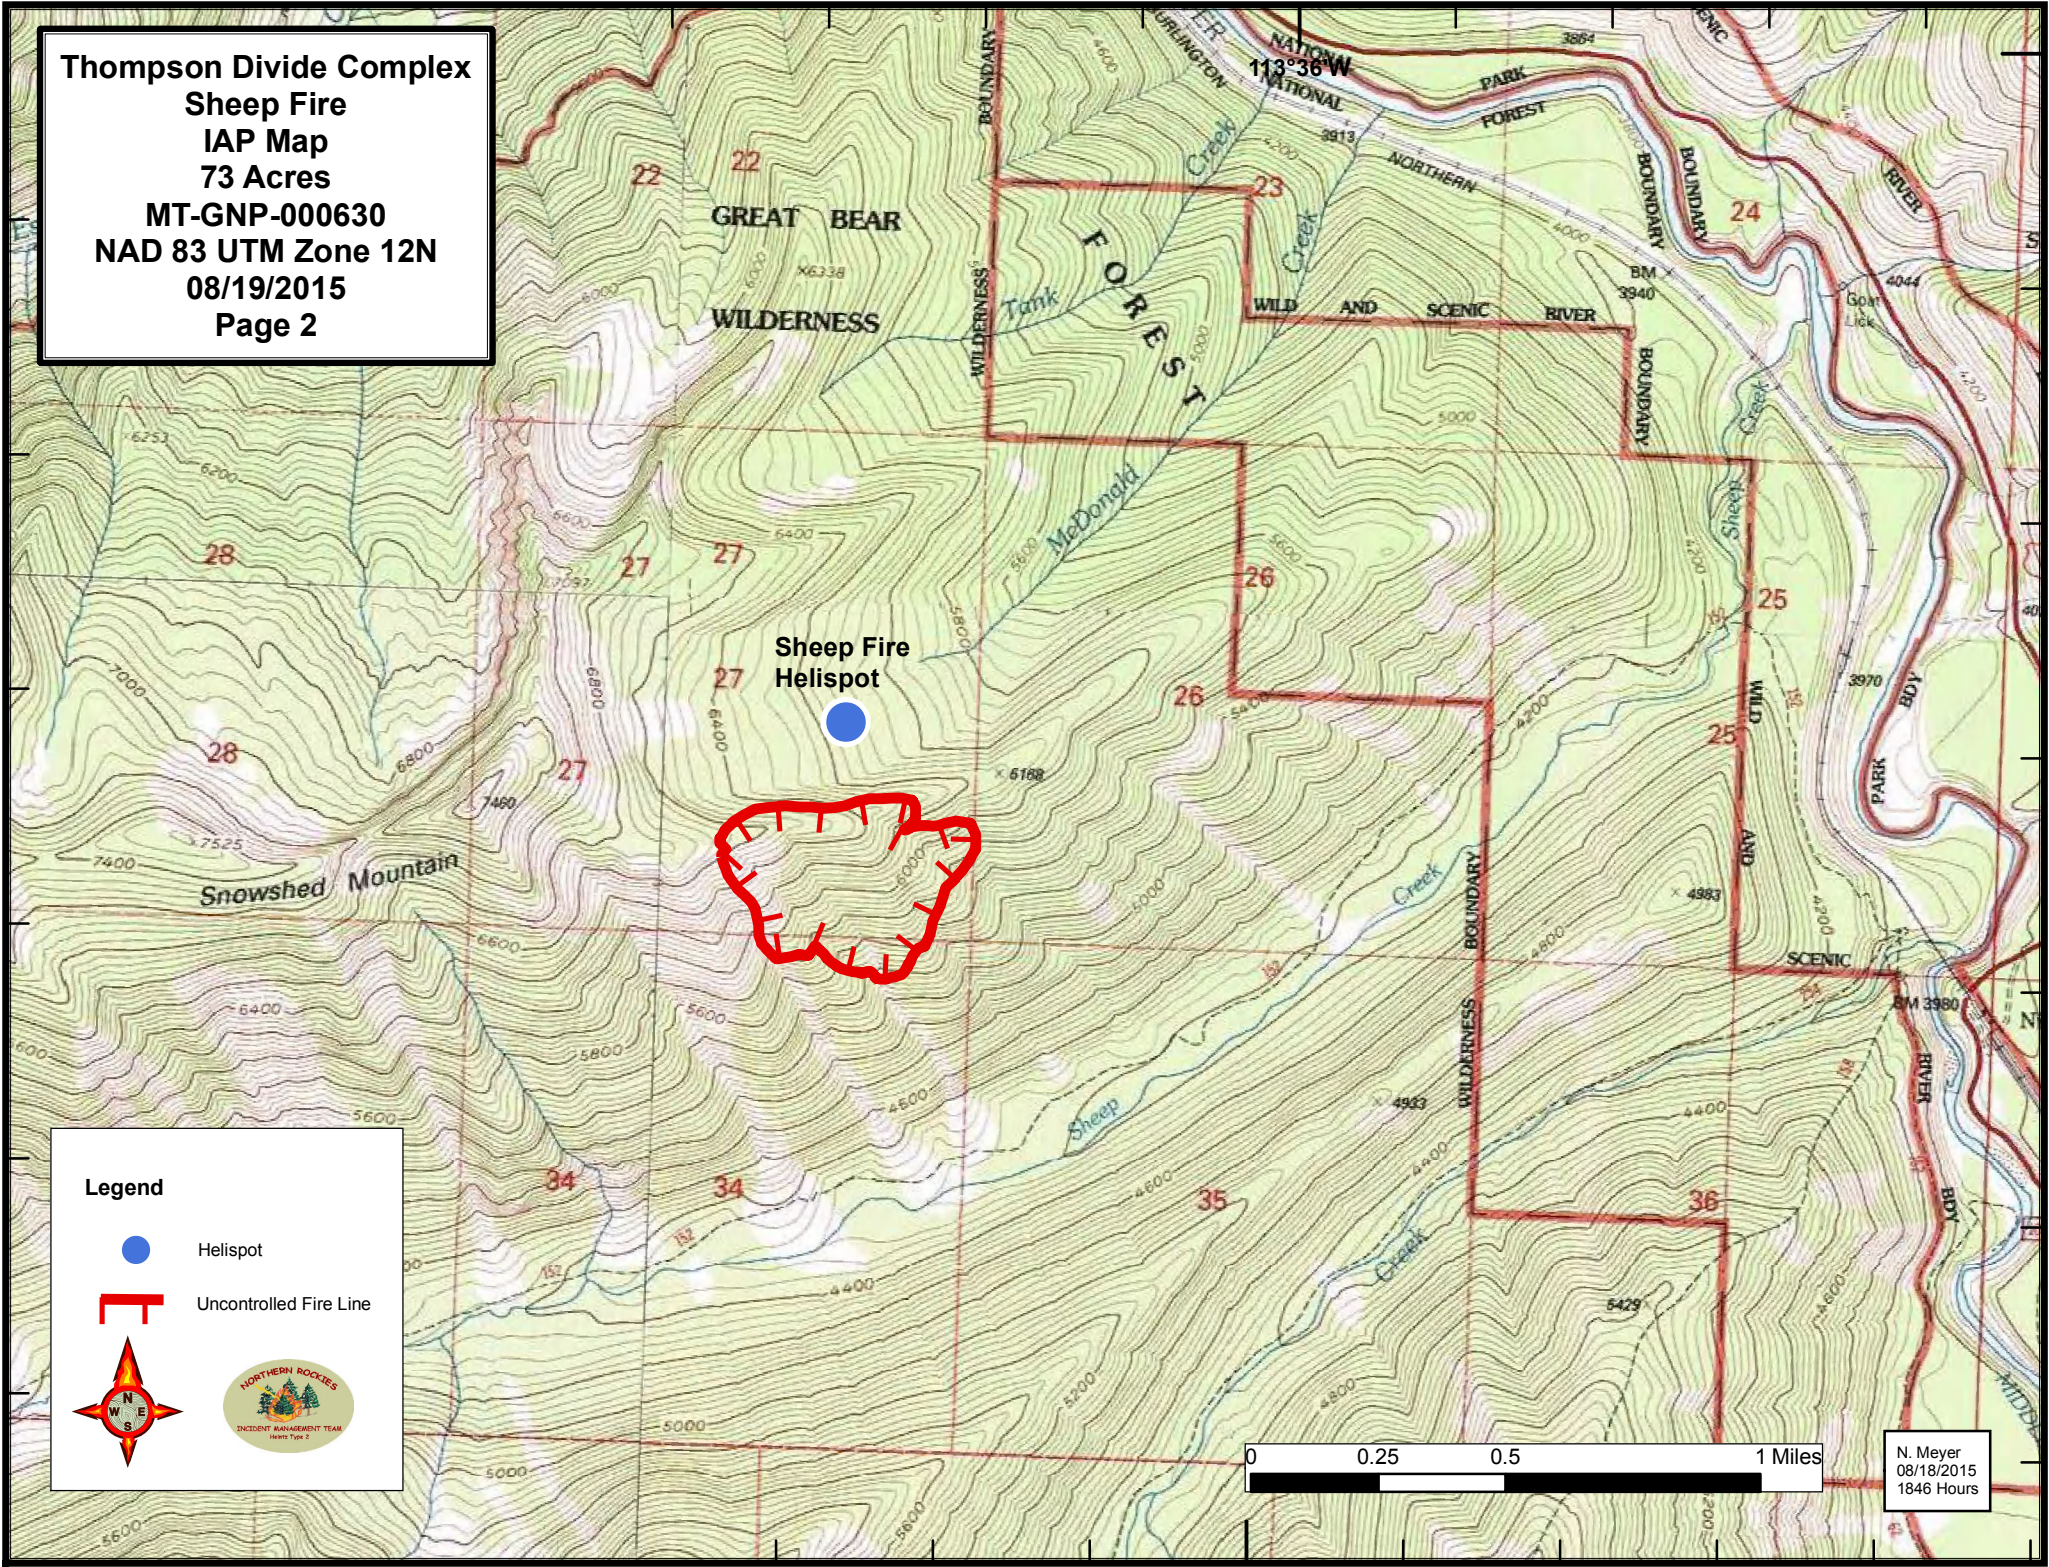

Thompson Divide Complex
Sheep Fire
IAP Map
73 Acres
MT-GNP-000630
NAD 83 UTM Zone 12N
08/19/2015
Page 2

Legend

-  Helispot
-  Uncontrolled Fire Line

NORTHERN ROCKIES
INCIDENT MANAGEMENT TEAM
PAGE TWO

N. Meyer
08/18/2015
1846 Hours