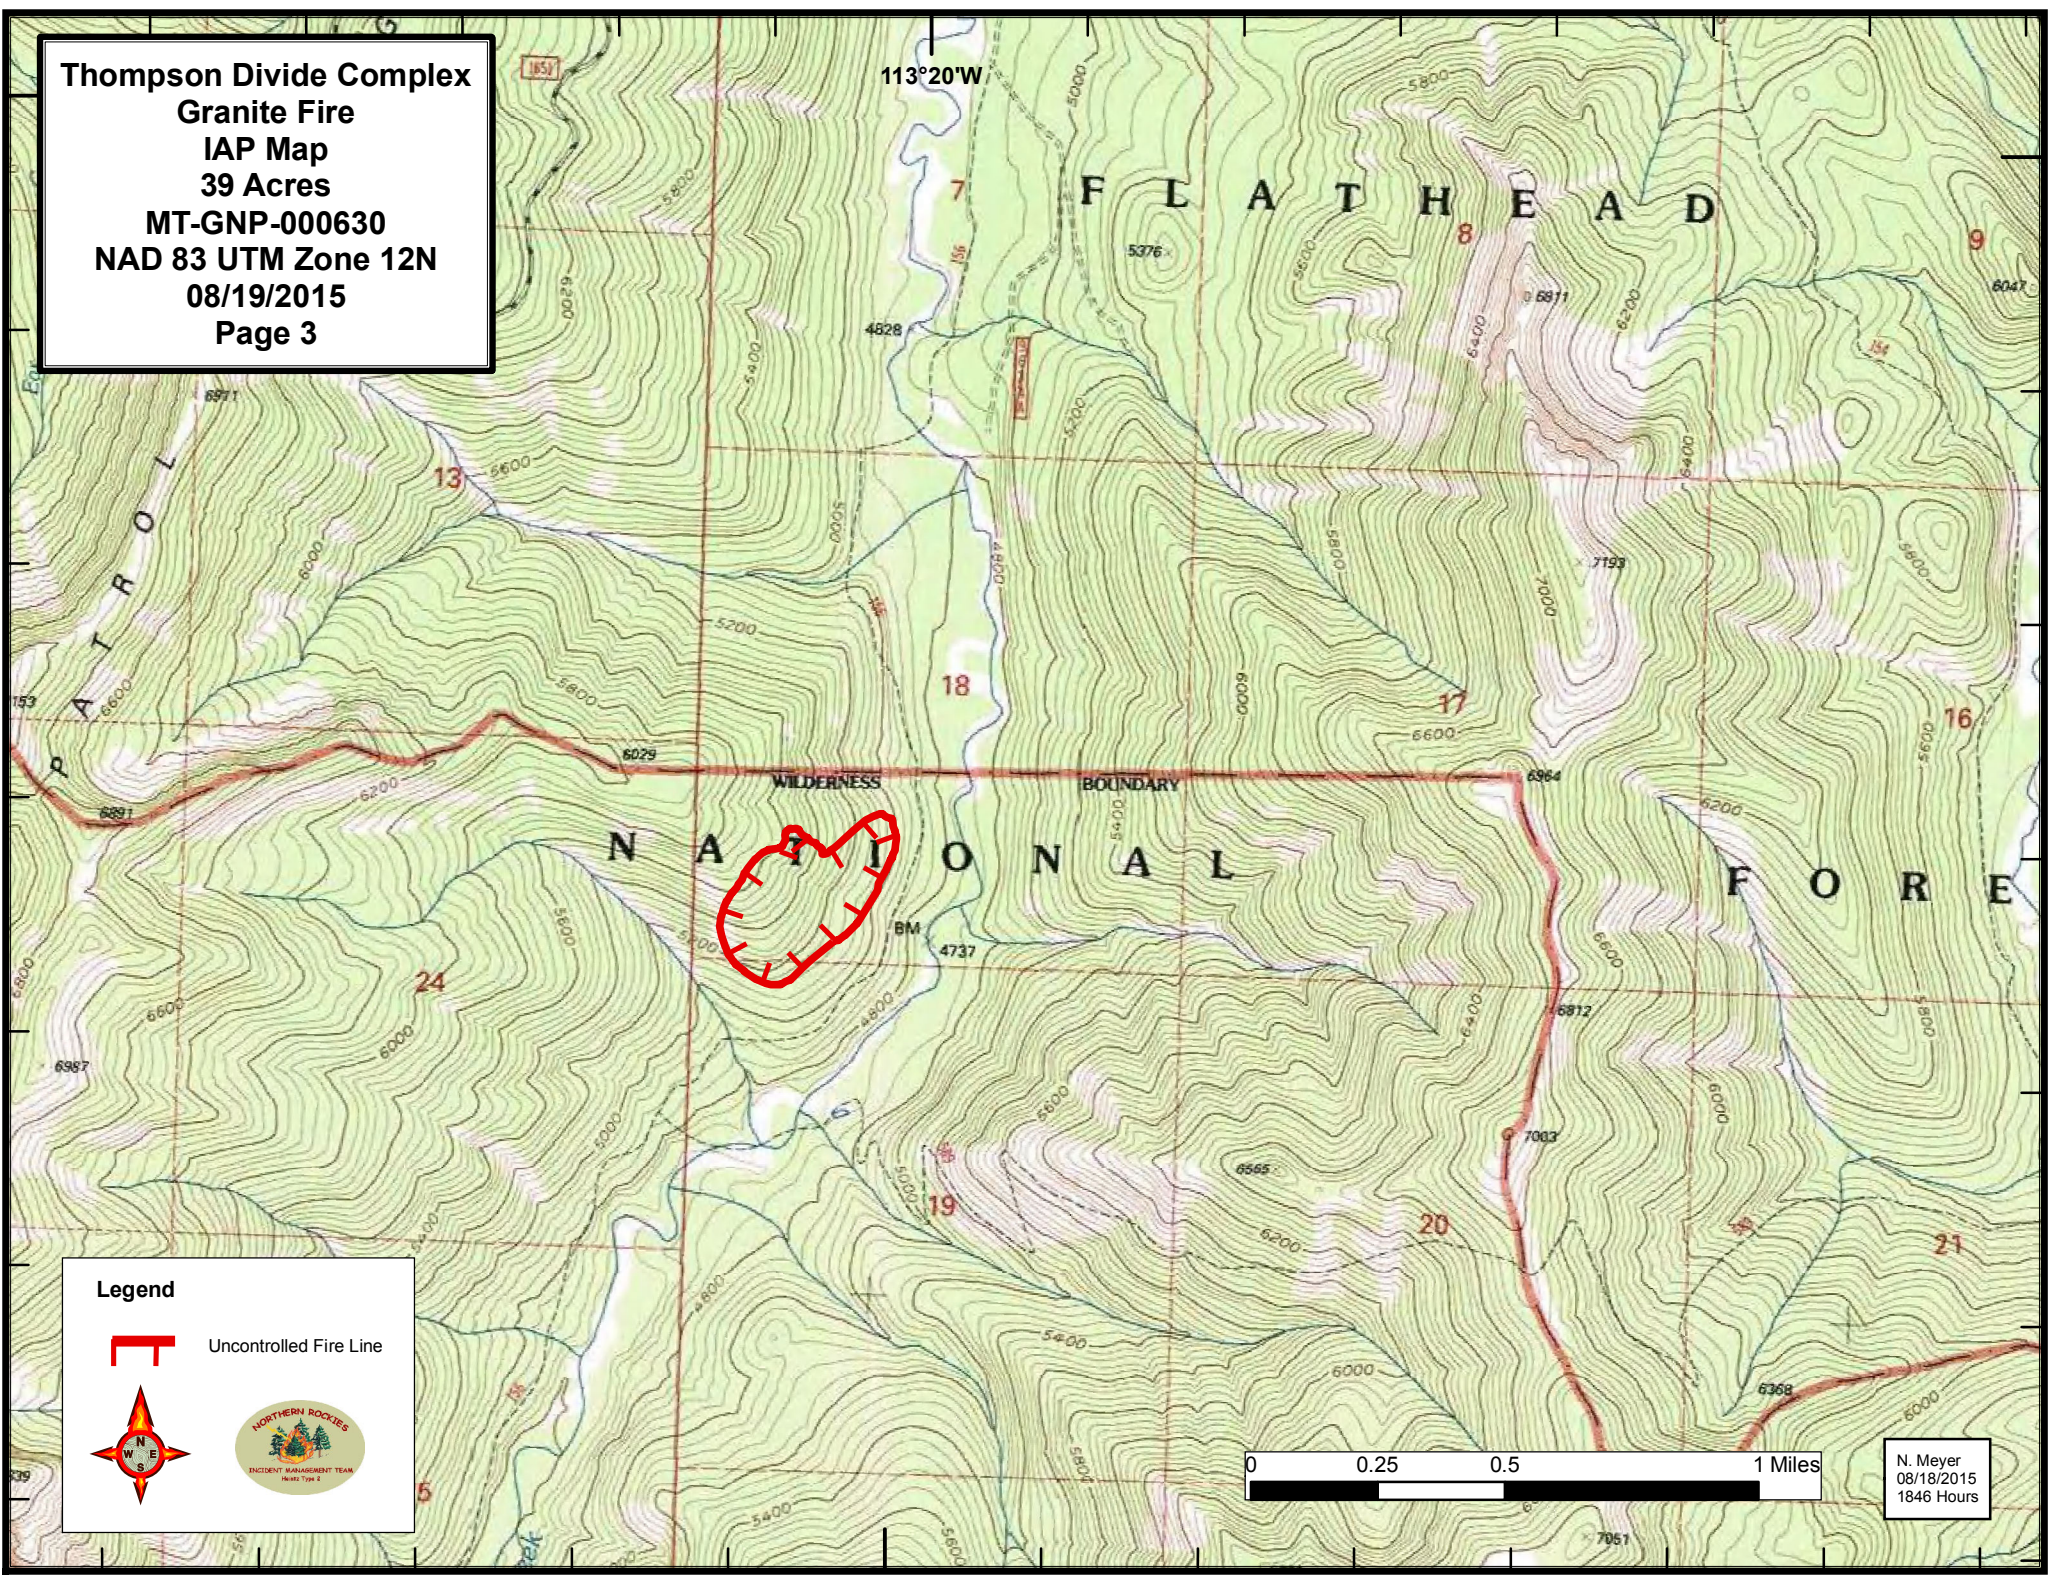

Thompson Divide Complex
Granite Fire
IAP Map
39 Acres
MT-GNP-000630
NAD 83 UTM Zone 12N
08/19/2015
Page 3

Legend

-  Uncontrolled Fire Line
- 
- 

N. Meyer
08/18/2015
1846 Hours