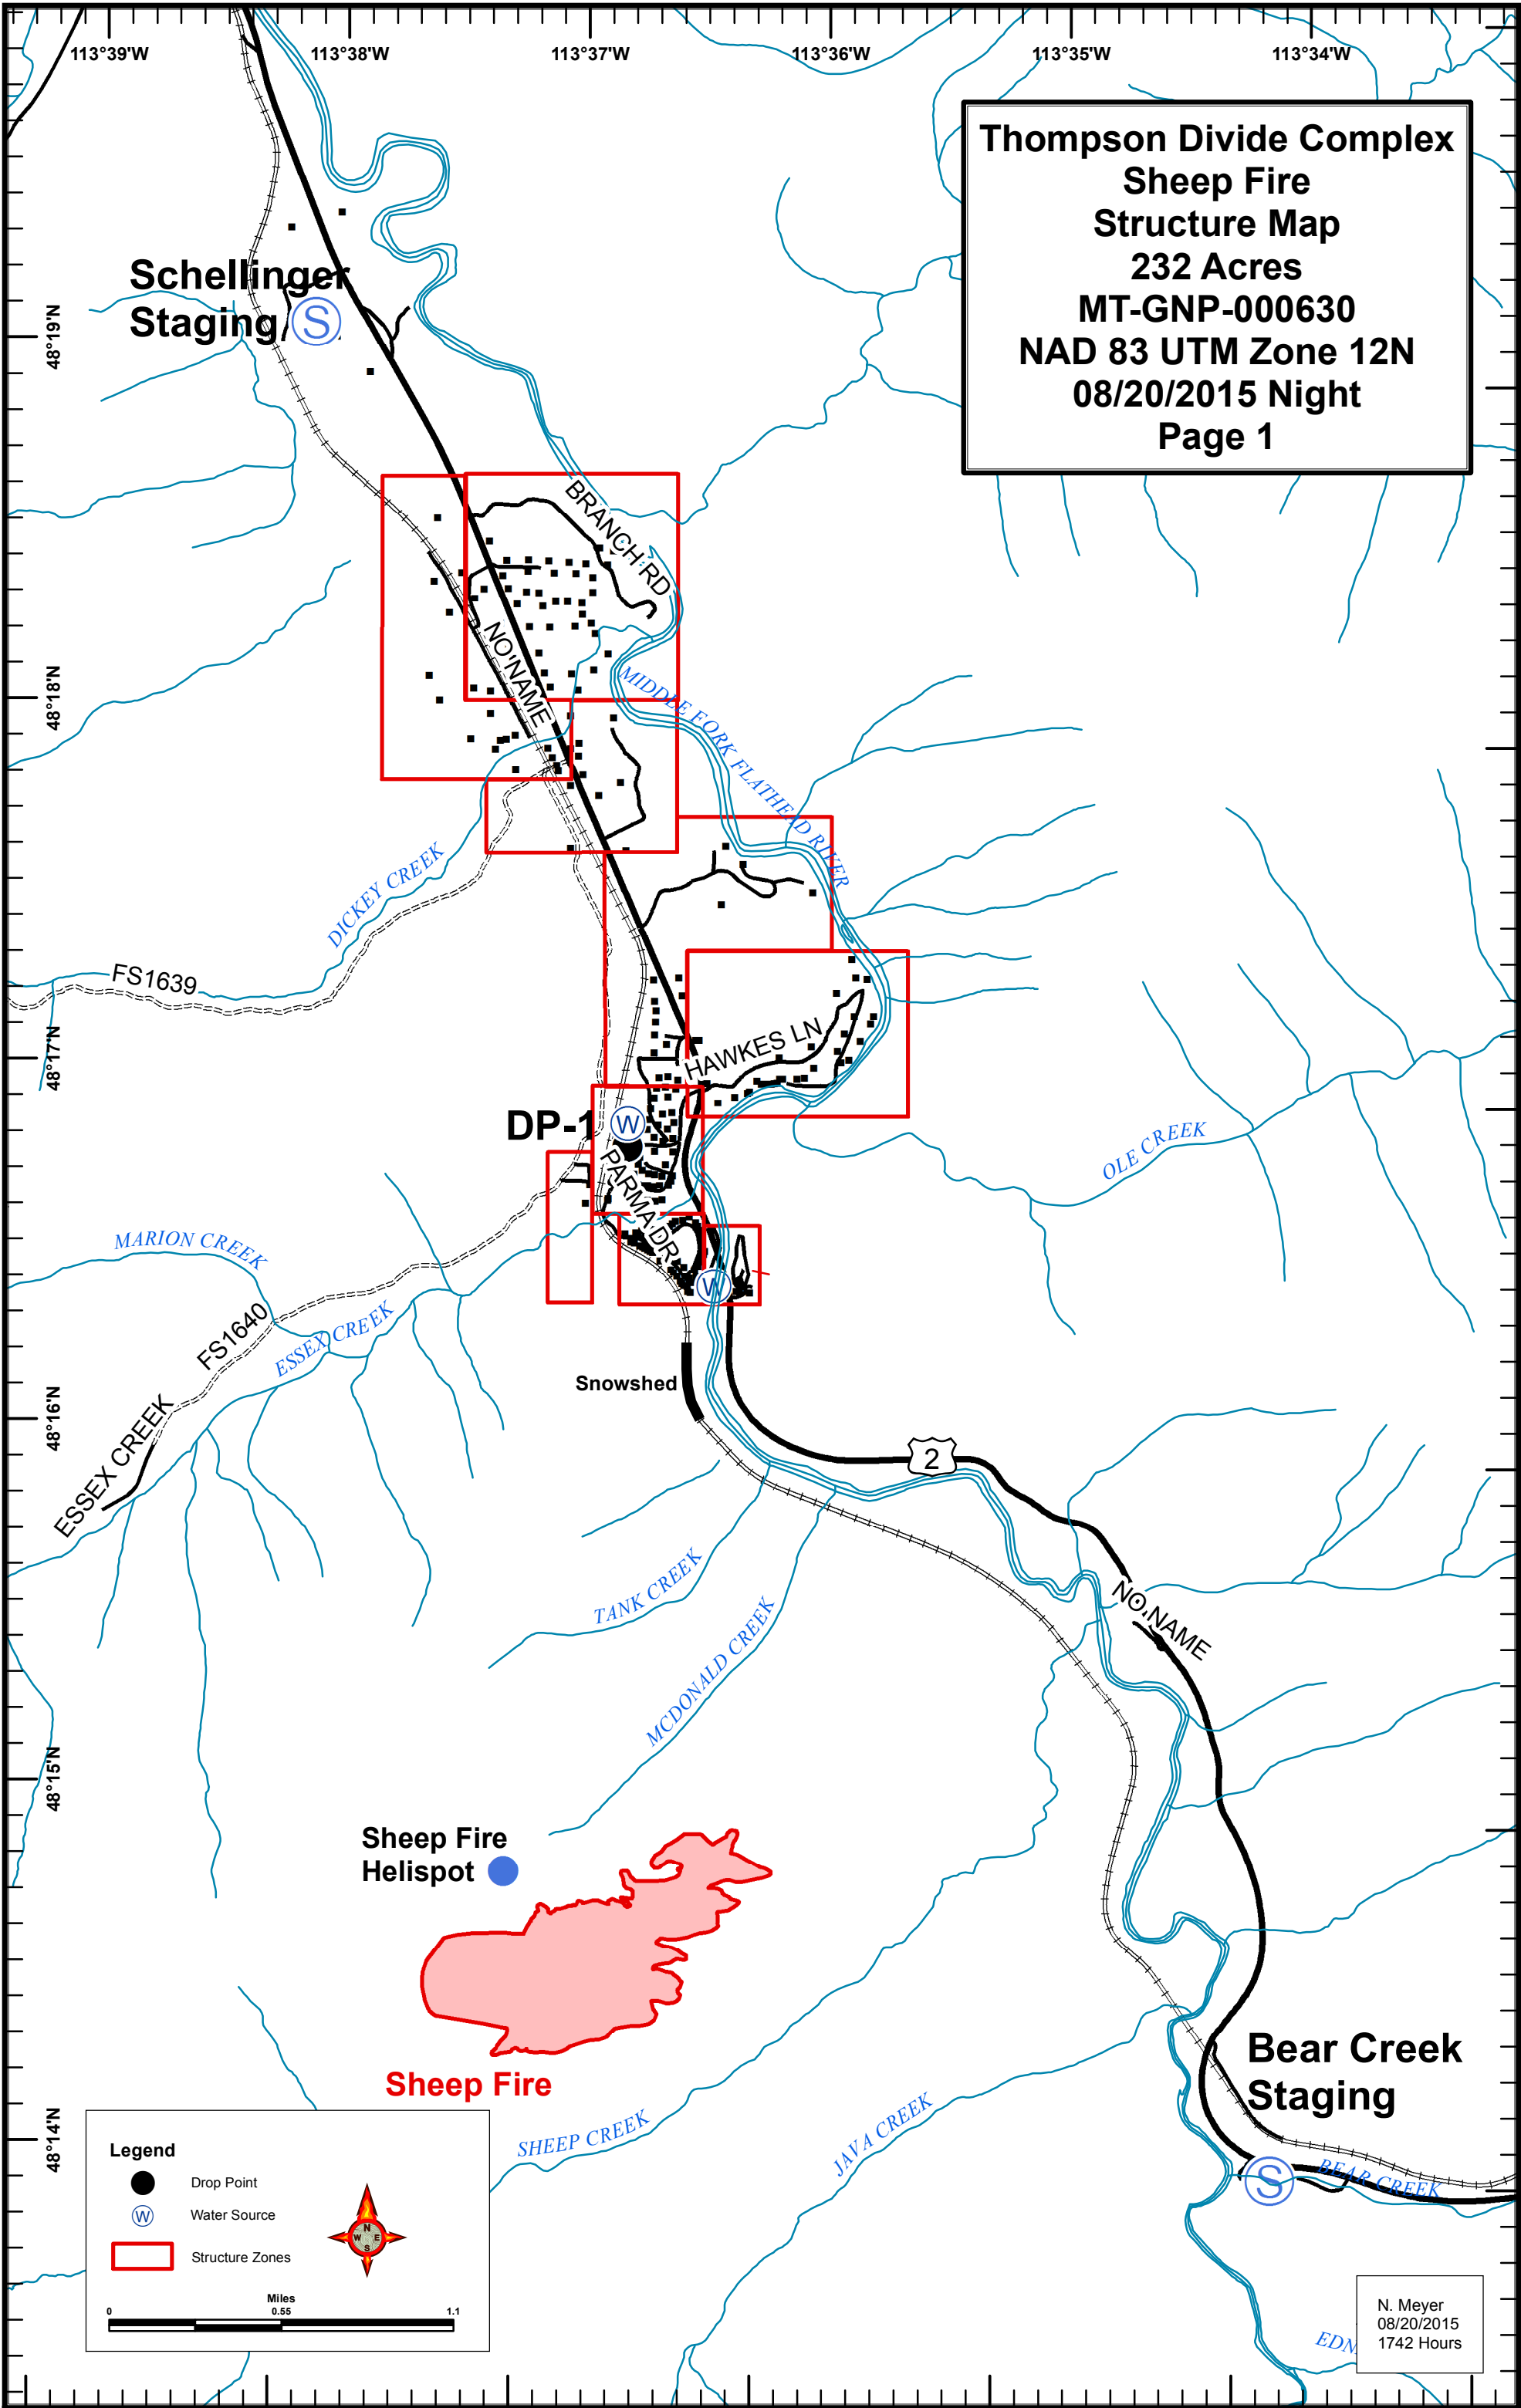

**Thompson Divide Complex
 Sheep Fire
 Structure Map
 232 Acres
 MT-GNP-000630
 NAD 83 UTM Zone 12N
 08/20/2015 Night
 Page 1**

Legend

- Drop Point
- Ⓜ Water Source
- ▭ Structure Zones

Miles
 0 0.55 1.1

N. Meyer
 08/20/2015
 1742 Hours