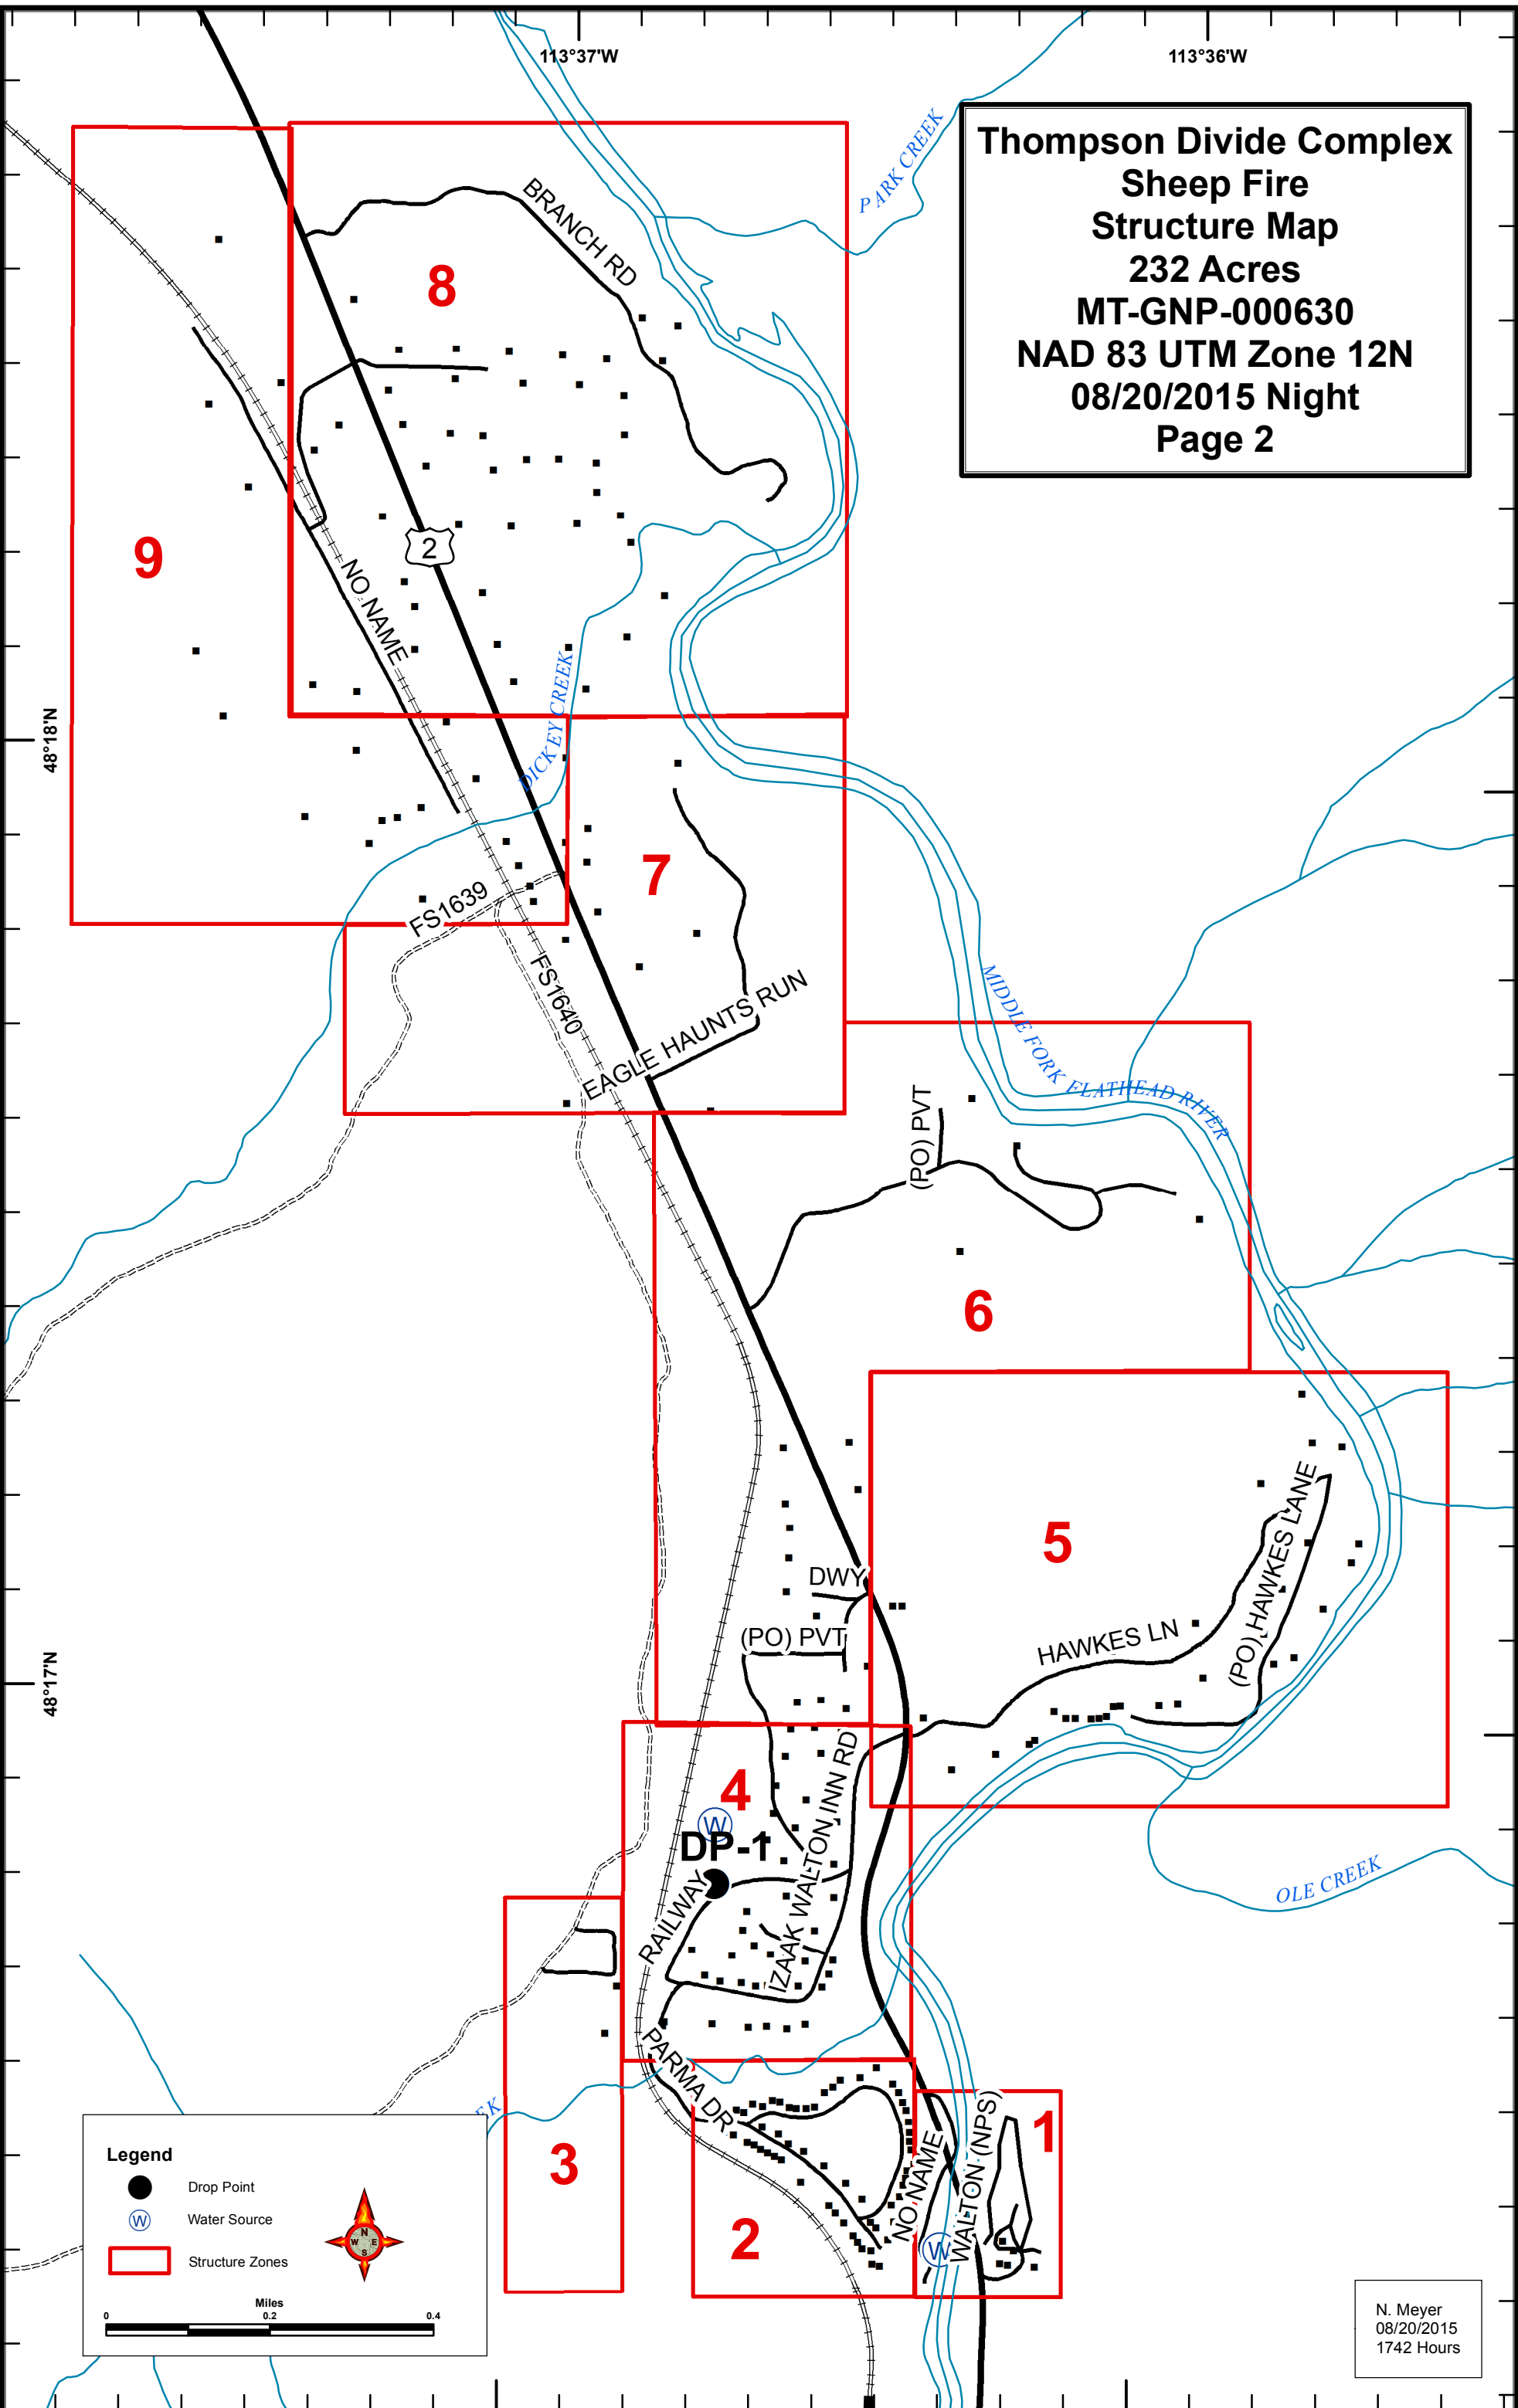

**Thompson Divide Complex  
Sheep Fire  
Structure Map  
232 Acres  
MT-GNP-000630  
NAD 83 UTM Zone 12N  
08/20/2015 Night  
Page 2**

**Legend**

- Drop Point
- Ⓜ Water Source
- ▭ Structure Zones

Miles  
0 0.2 0.4

N. Meyer  
08/20/2015  
1742 Hours