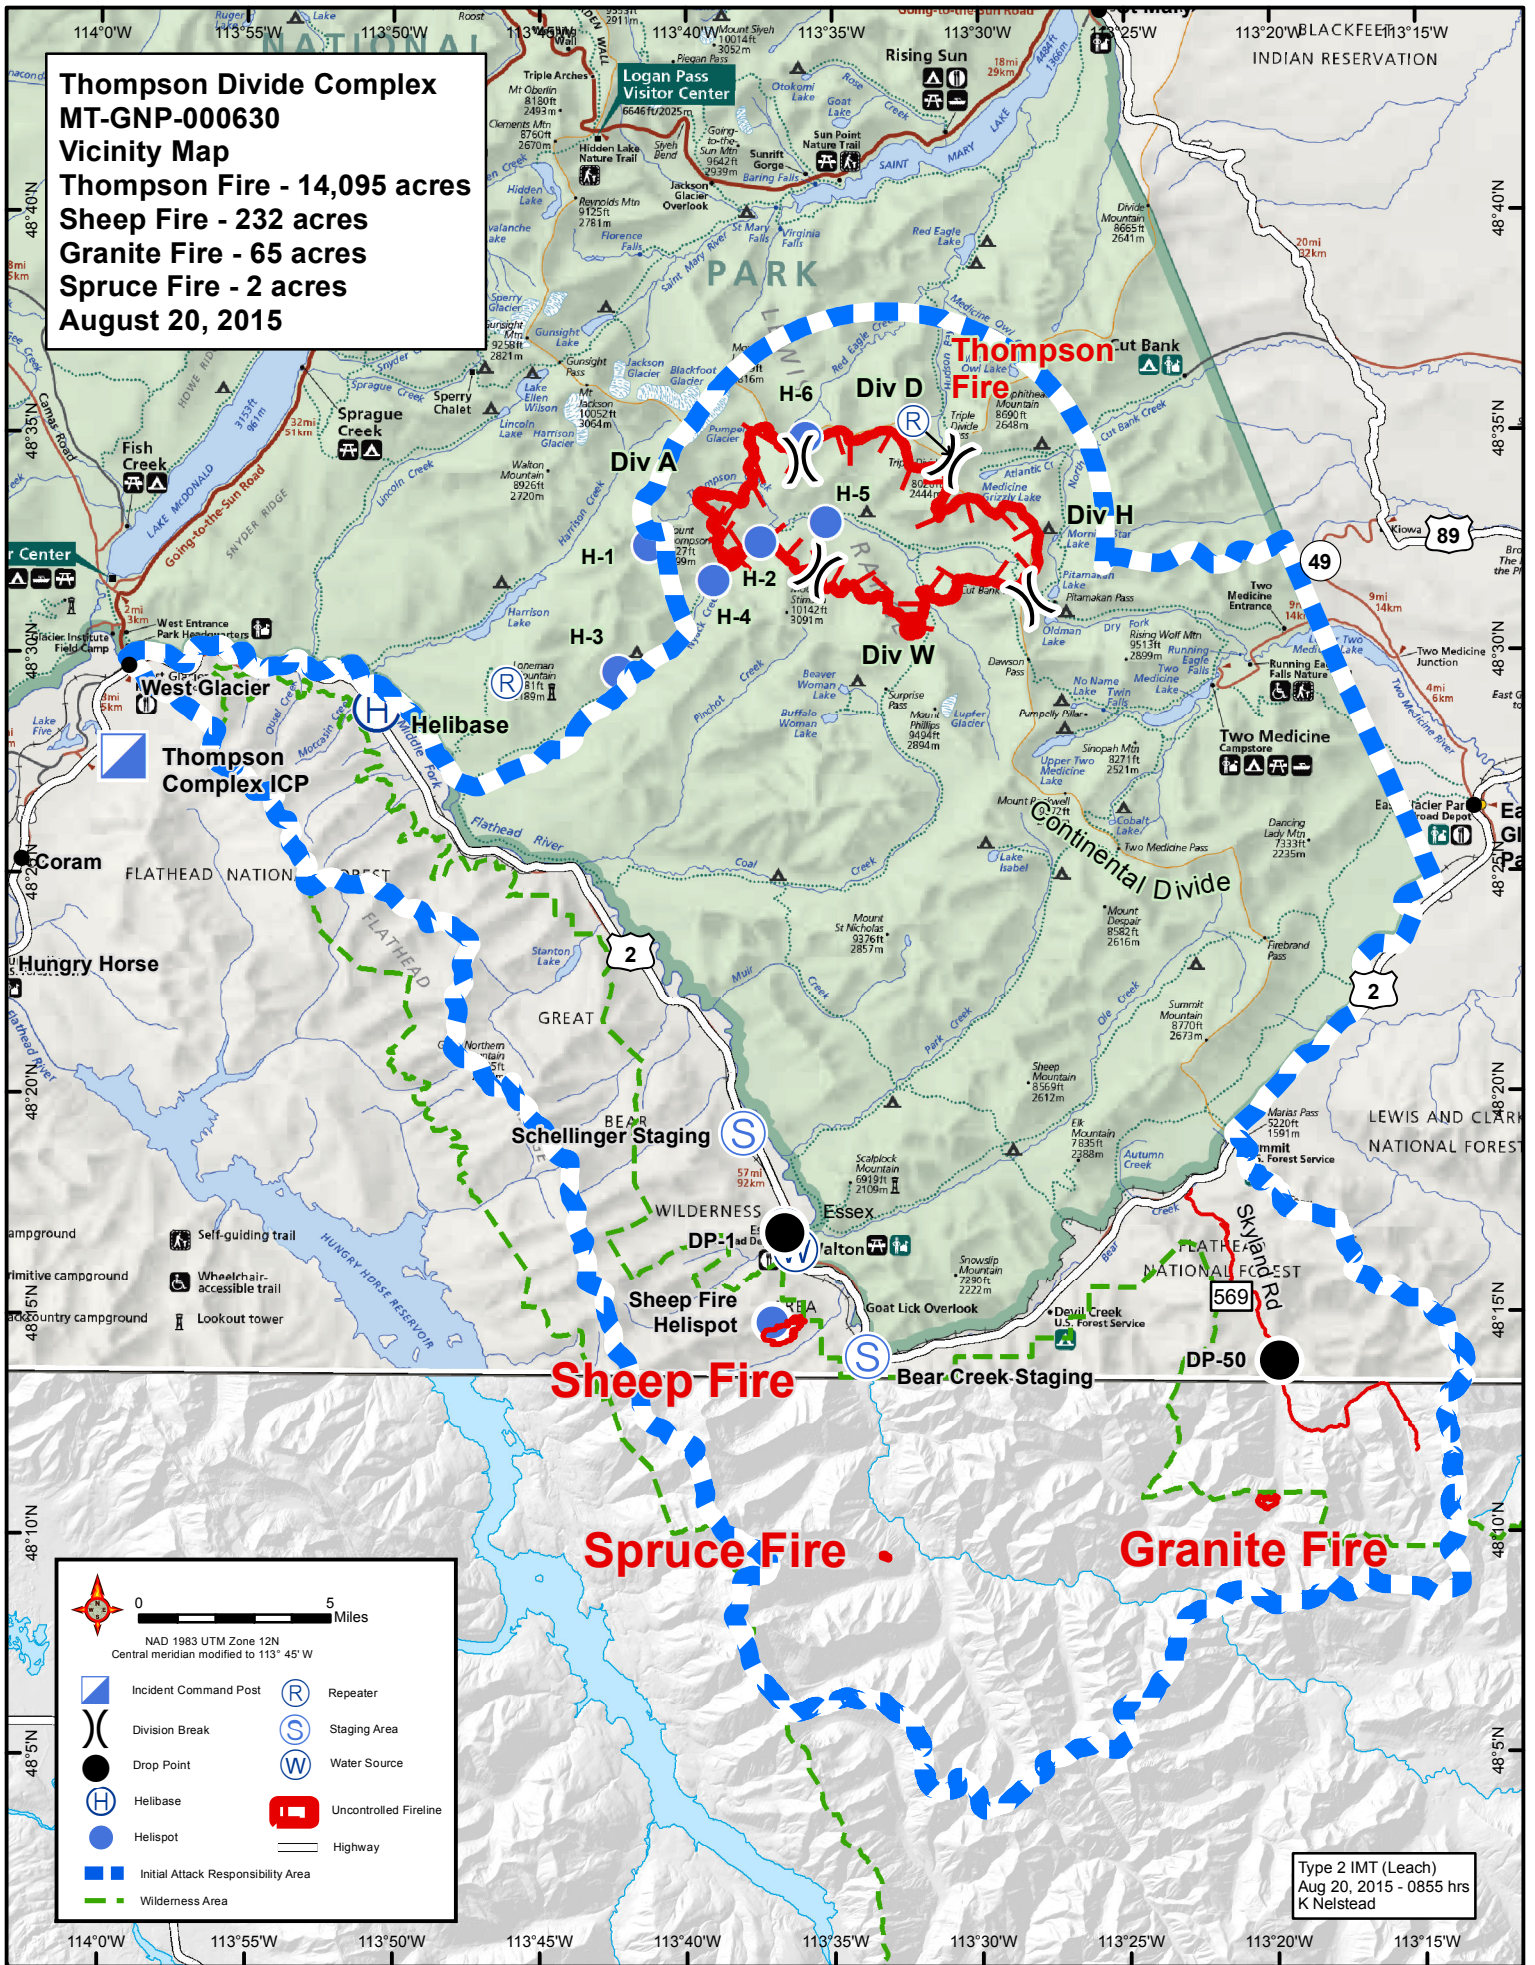

**Thompson Divide Complex
MT-GNP-000630
Vicinity Map
Thompson Fire - 14,095 acres
Sheep Fire - 232 acres
Granite Fire - 65 acres
Spruce Fire - 2 acres
August 20, 2015**

Type 2 IMT (Leach)
Aug 20, 2015 - 0855 hrs
K Nelstead