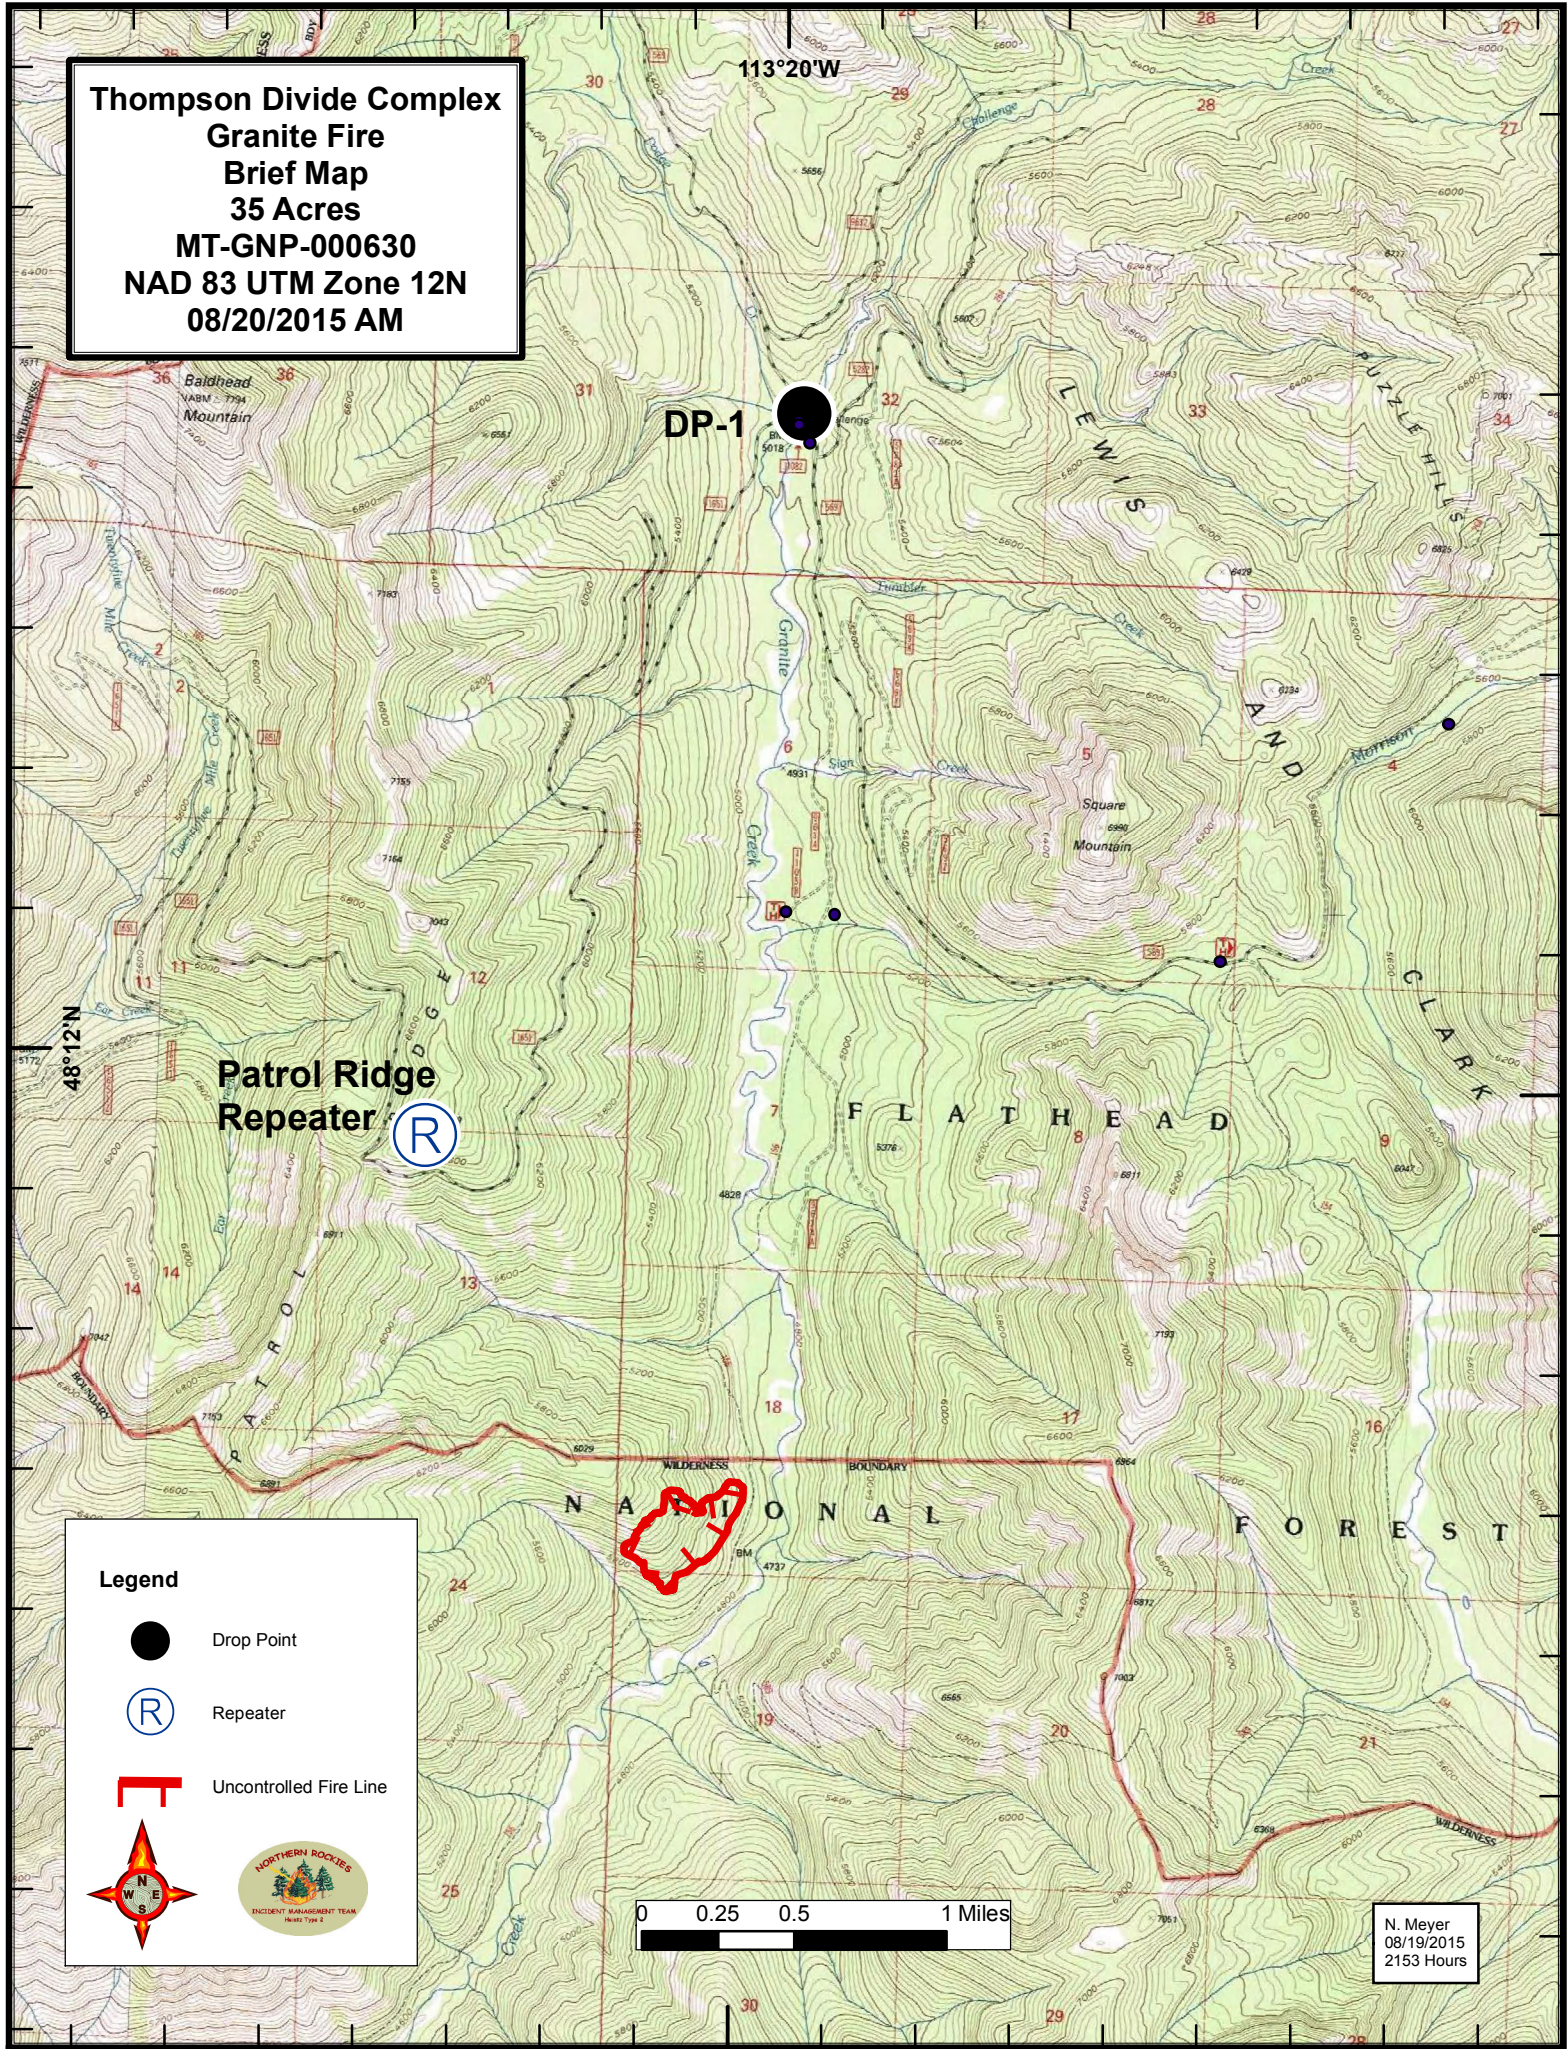

Thompson Divide Complex
Granite Fire
Brief Map
35 Acres
MT-GNP-000630
NAD 83 UTM Zone 12N
08/20/2015 AM

DP-1

Patrol Ridge Repeater (R)

Legend

-  Drop Point
-  Repeater
-  Uncontrolled Fire Line

N. Meyer
 08/19/2015
 2153 Hours