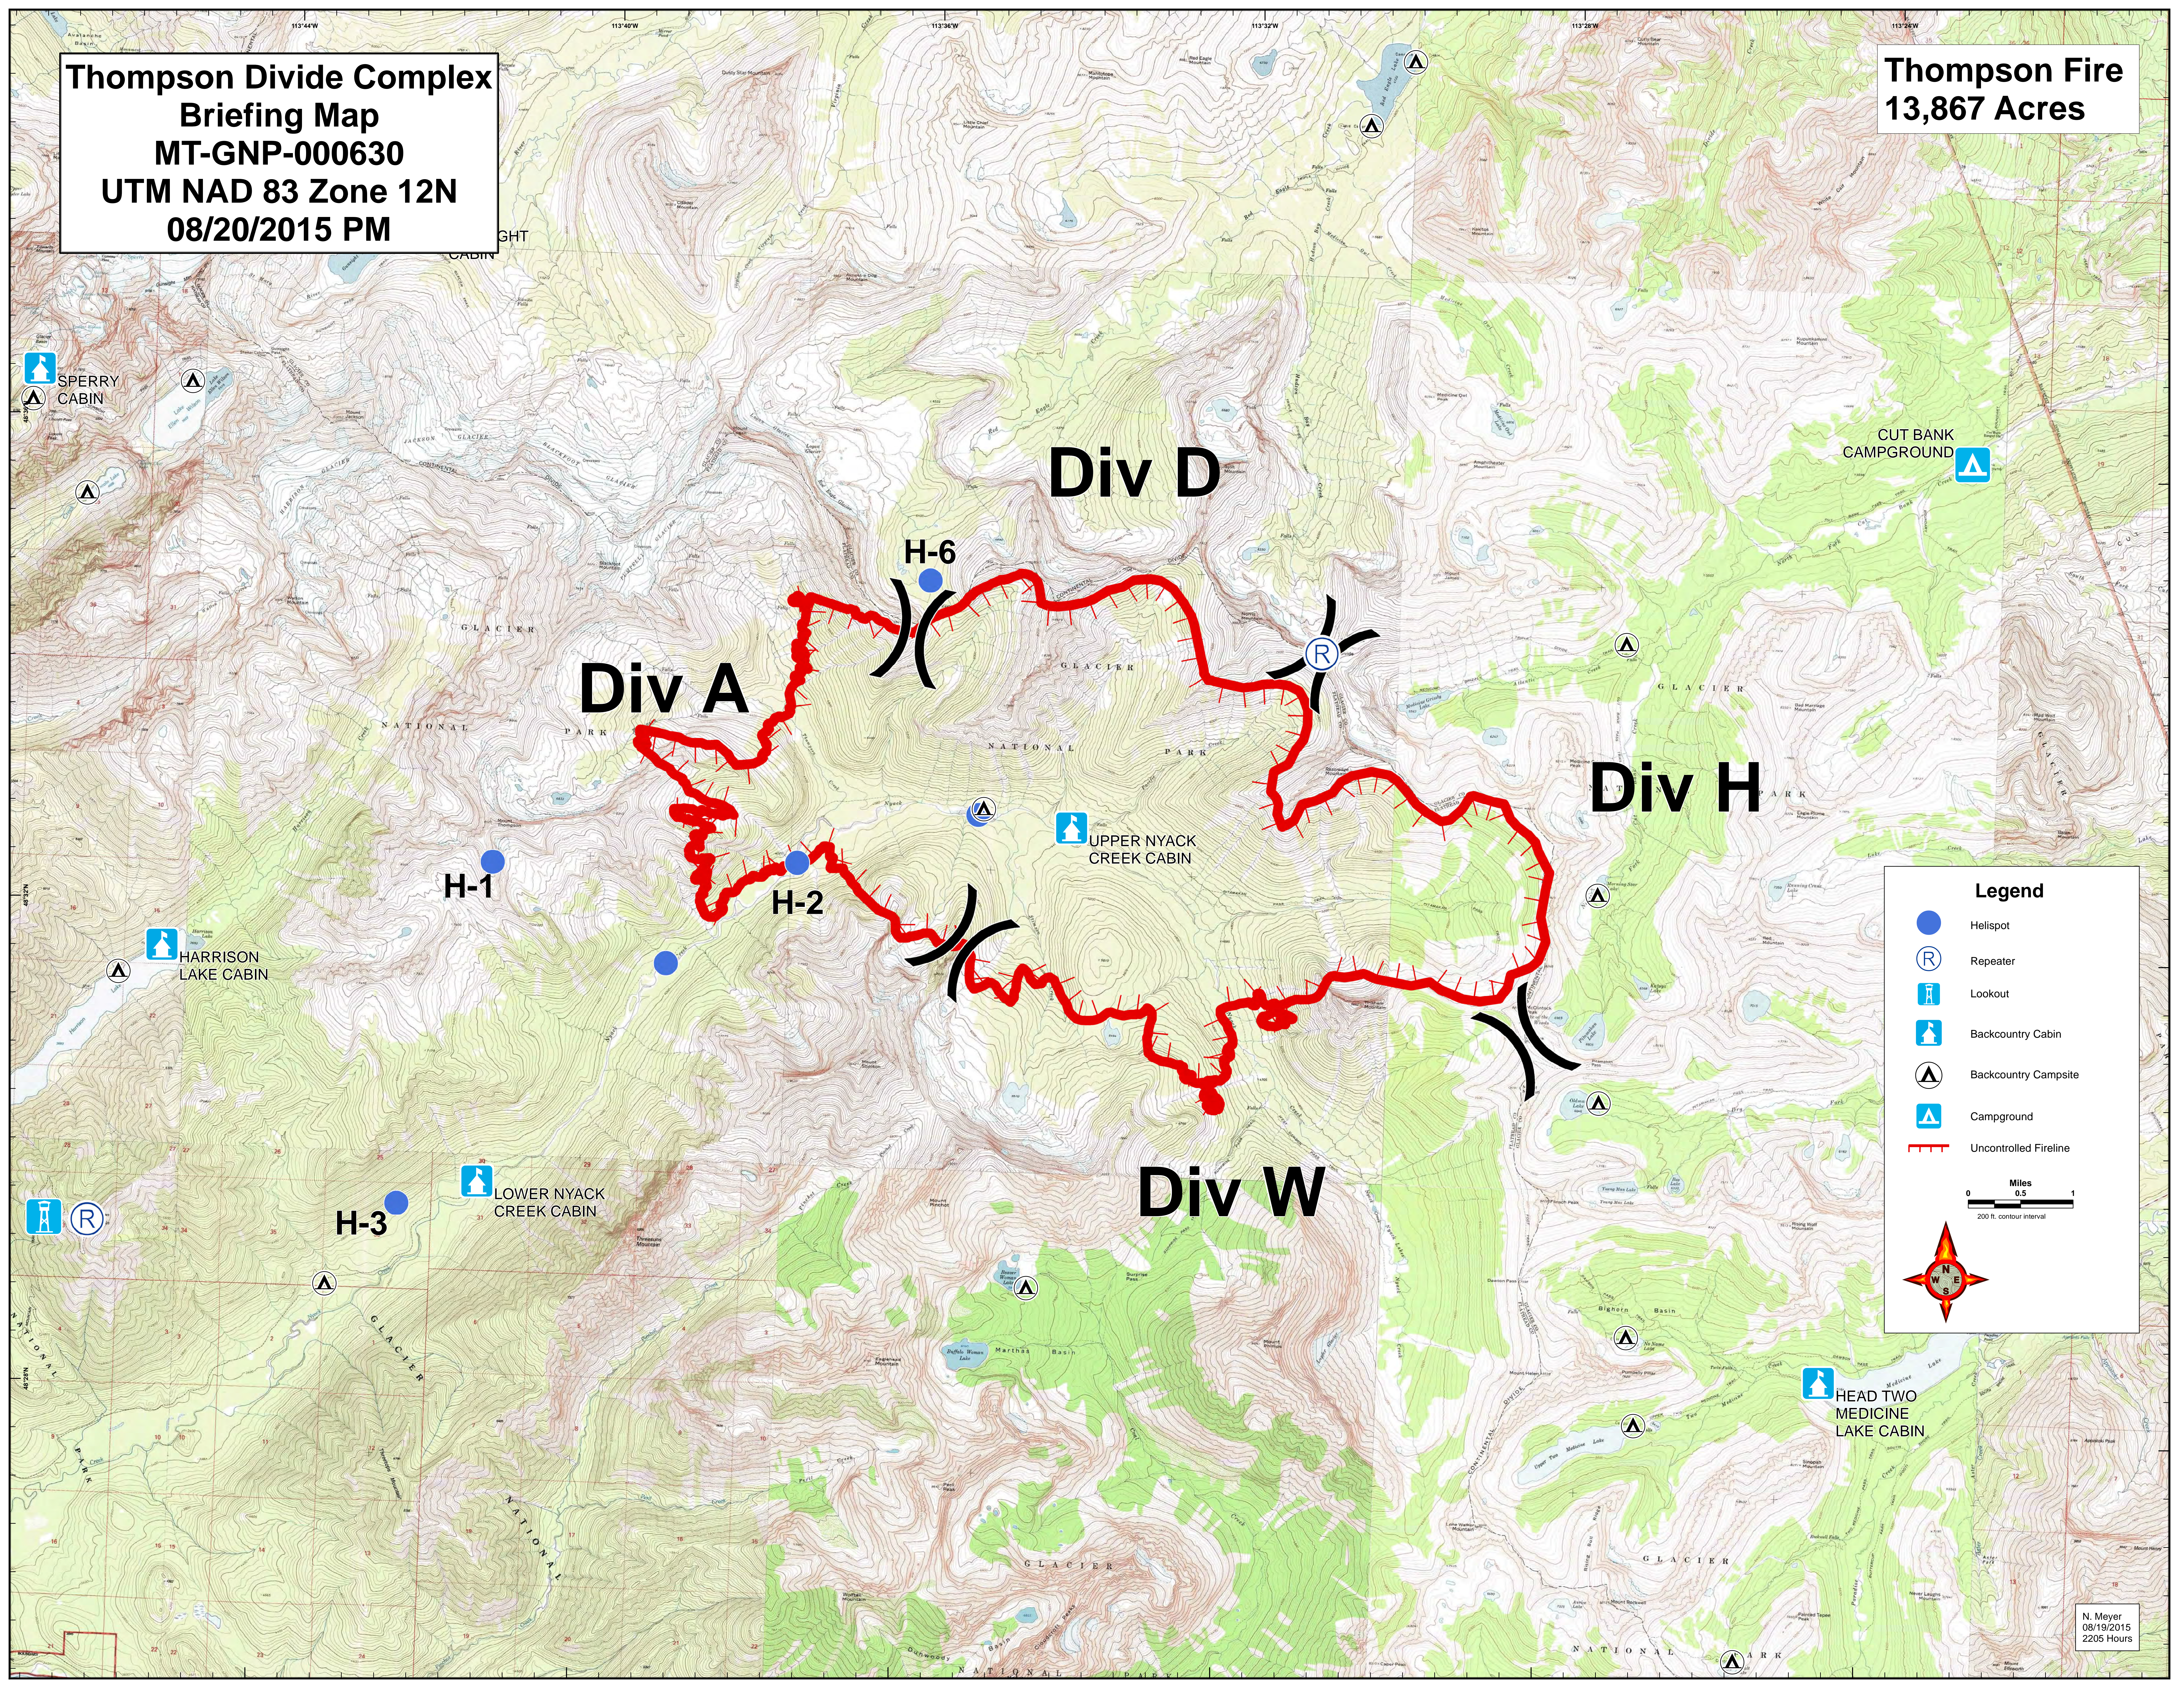

Thompson Divide Complex
Briefing Map
MT-GNP-000630
UTM NAD 83 Zone 12N
08/20/2015 PM

Thompson Fire
13,867 Acres

Div A

Div D

Div H

Div W

H-1

H-2

H-6

H-3

HARRISON
LAKE CABIN

LOWER NYACK
CREEK CABIN

UPPER NYACK
CREEK CABIN

HEAD TWO
MEDICINE
LAKE CABIN

CUT BANK
CAMPGROUND

Legend

- Helispot
- Ⓡ Repeater
- 🏠 Lookout
- 🏠 Backcountry Cabin
- ⛺ Backcountry Campsite
- 🏠 Campground
- 🔴 Uncontrolled Fireline

0 0.5 1 Miles
200 ft. contour interval