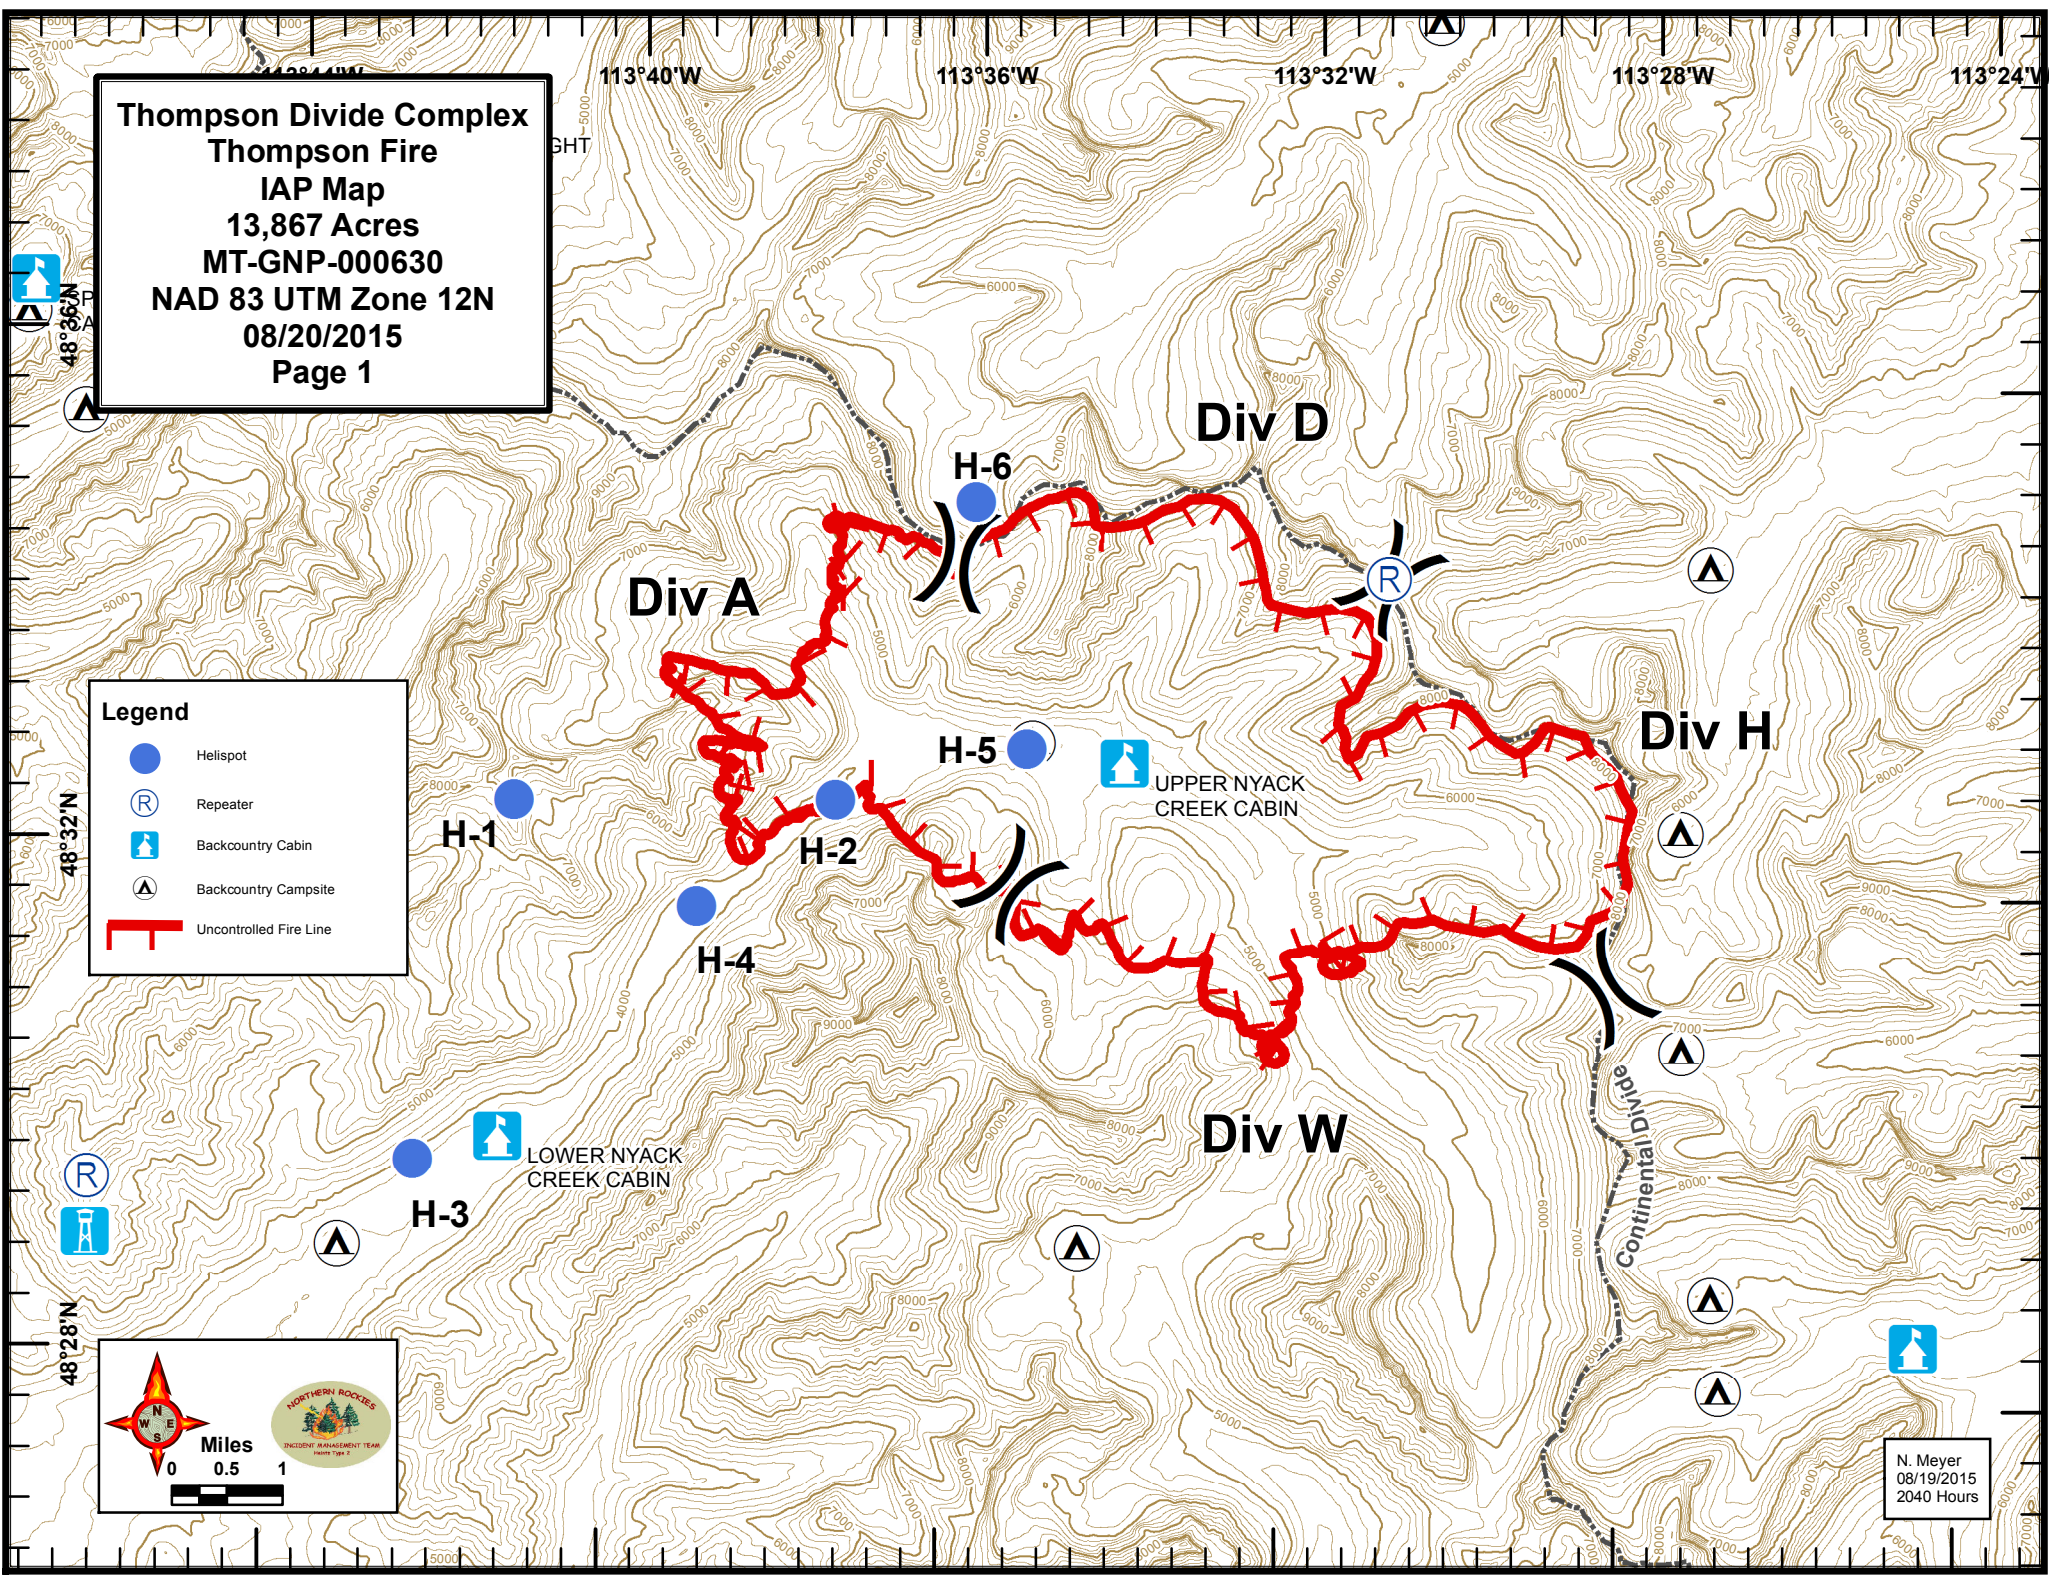

Thompson Divide Complex
Thompson Fire
IAP Map
13,867 Acres
MT-GNP-000630
NAD 83 UTM Zone 12N
08/20/2015
Page 1

Legend

- Helispot
- Ⓡ Repeater
- 🏠 Backcountry Cabin
- Ⓜ Backcountry Campsite
- 🔴 Uncontrolled Fire Line

Miles
0 0.5 1

N. Meyer
08/19/2015
2040 Hours