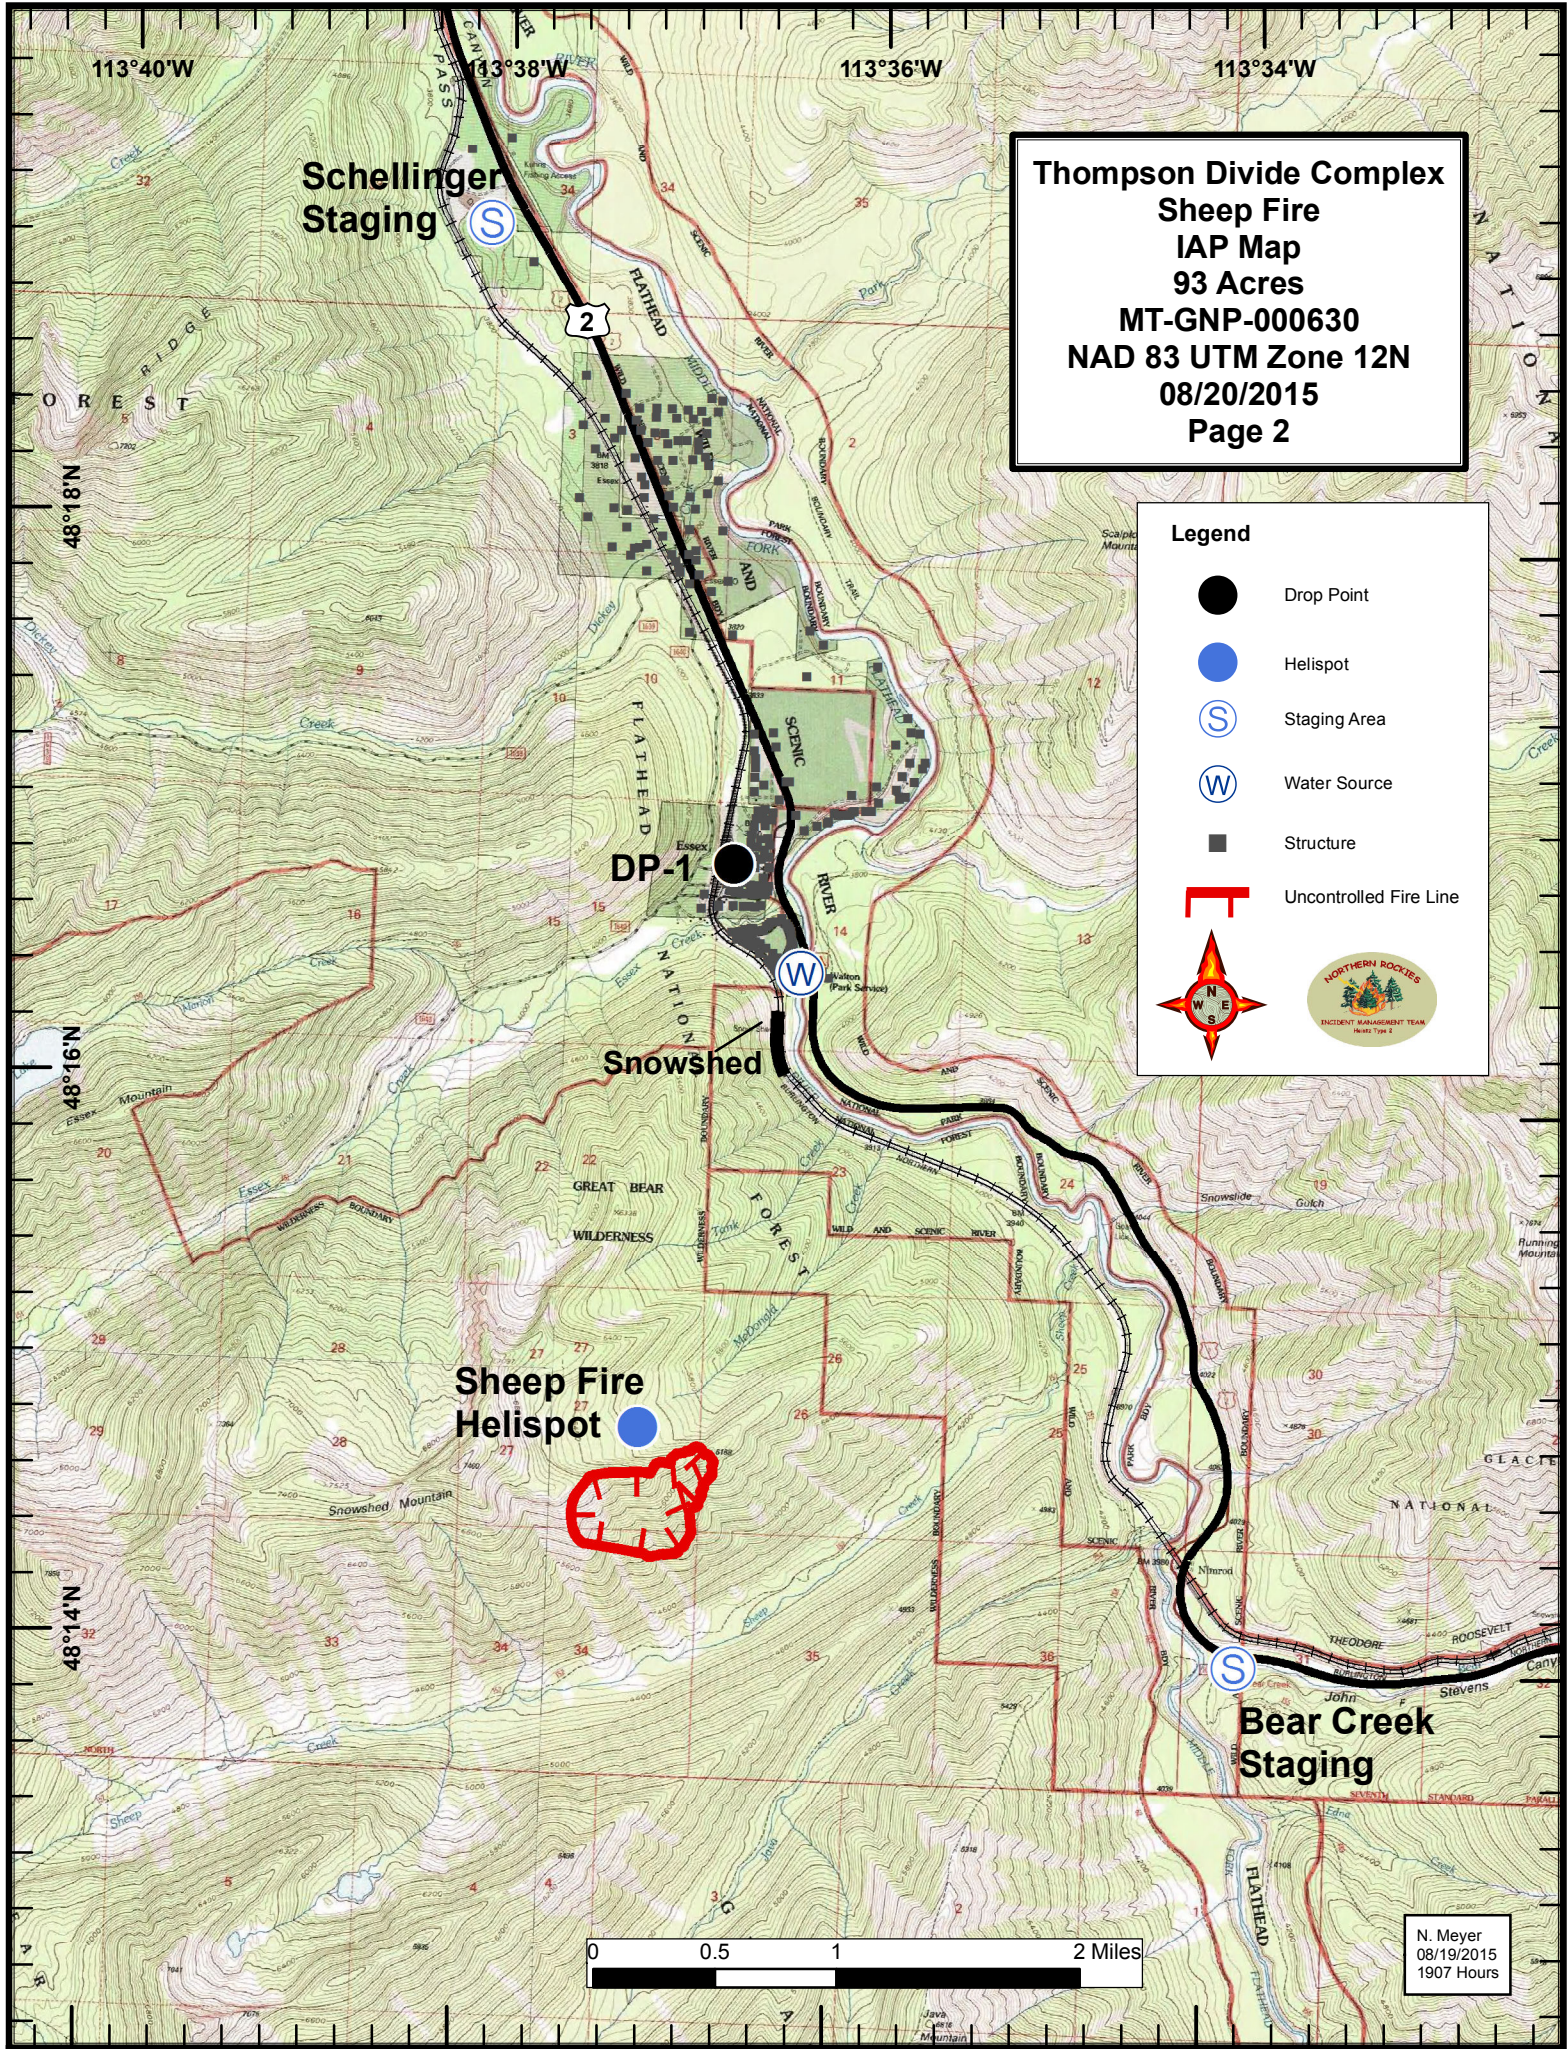

Thompson Divide Complex
 Sheep Fire
 IAP Map
 93 Acres
 MT-GNP-000630
 NAD 83 UTM Zone 12N
 08/20/2015
 Page 2

Legend

-  Drop Point
-  Helispot
-  Staging Area
-  Water Source
-  Structure
-  Uncontrolled Fire Line

N. Meyer
 08/19/2015
 1907 Hours