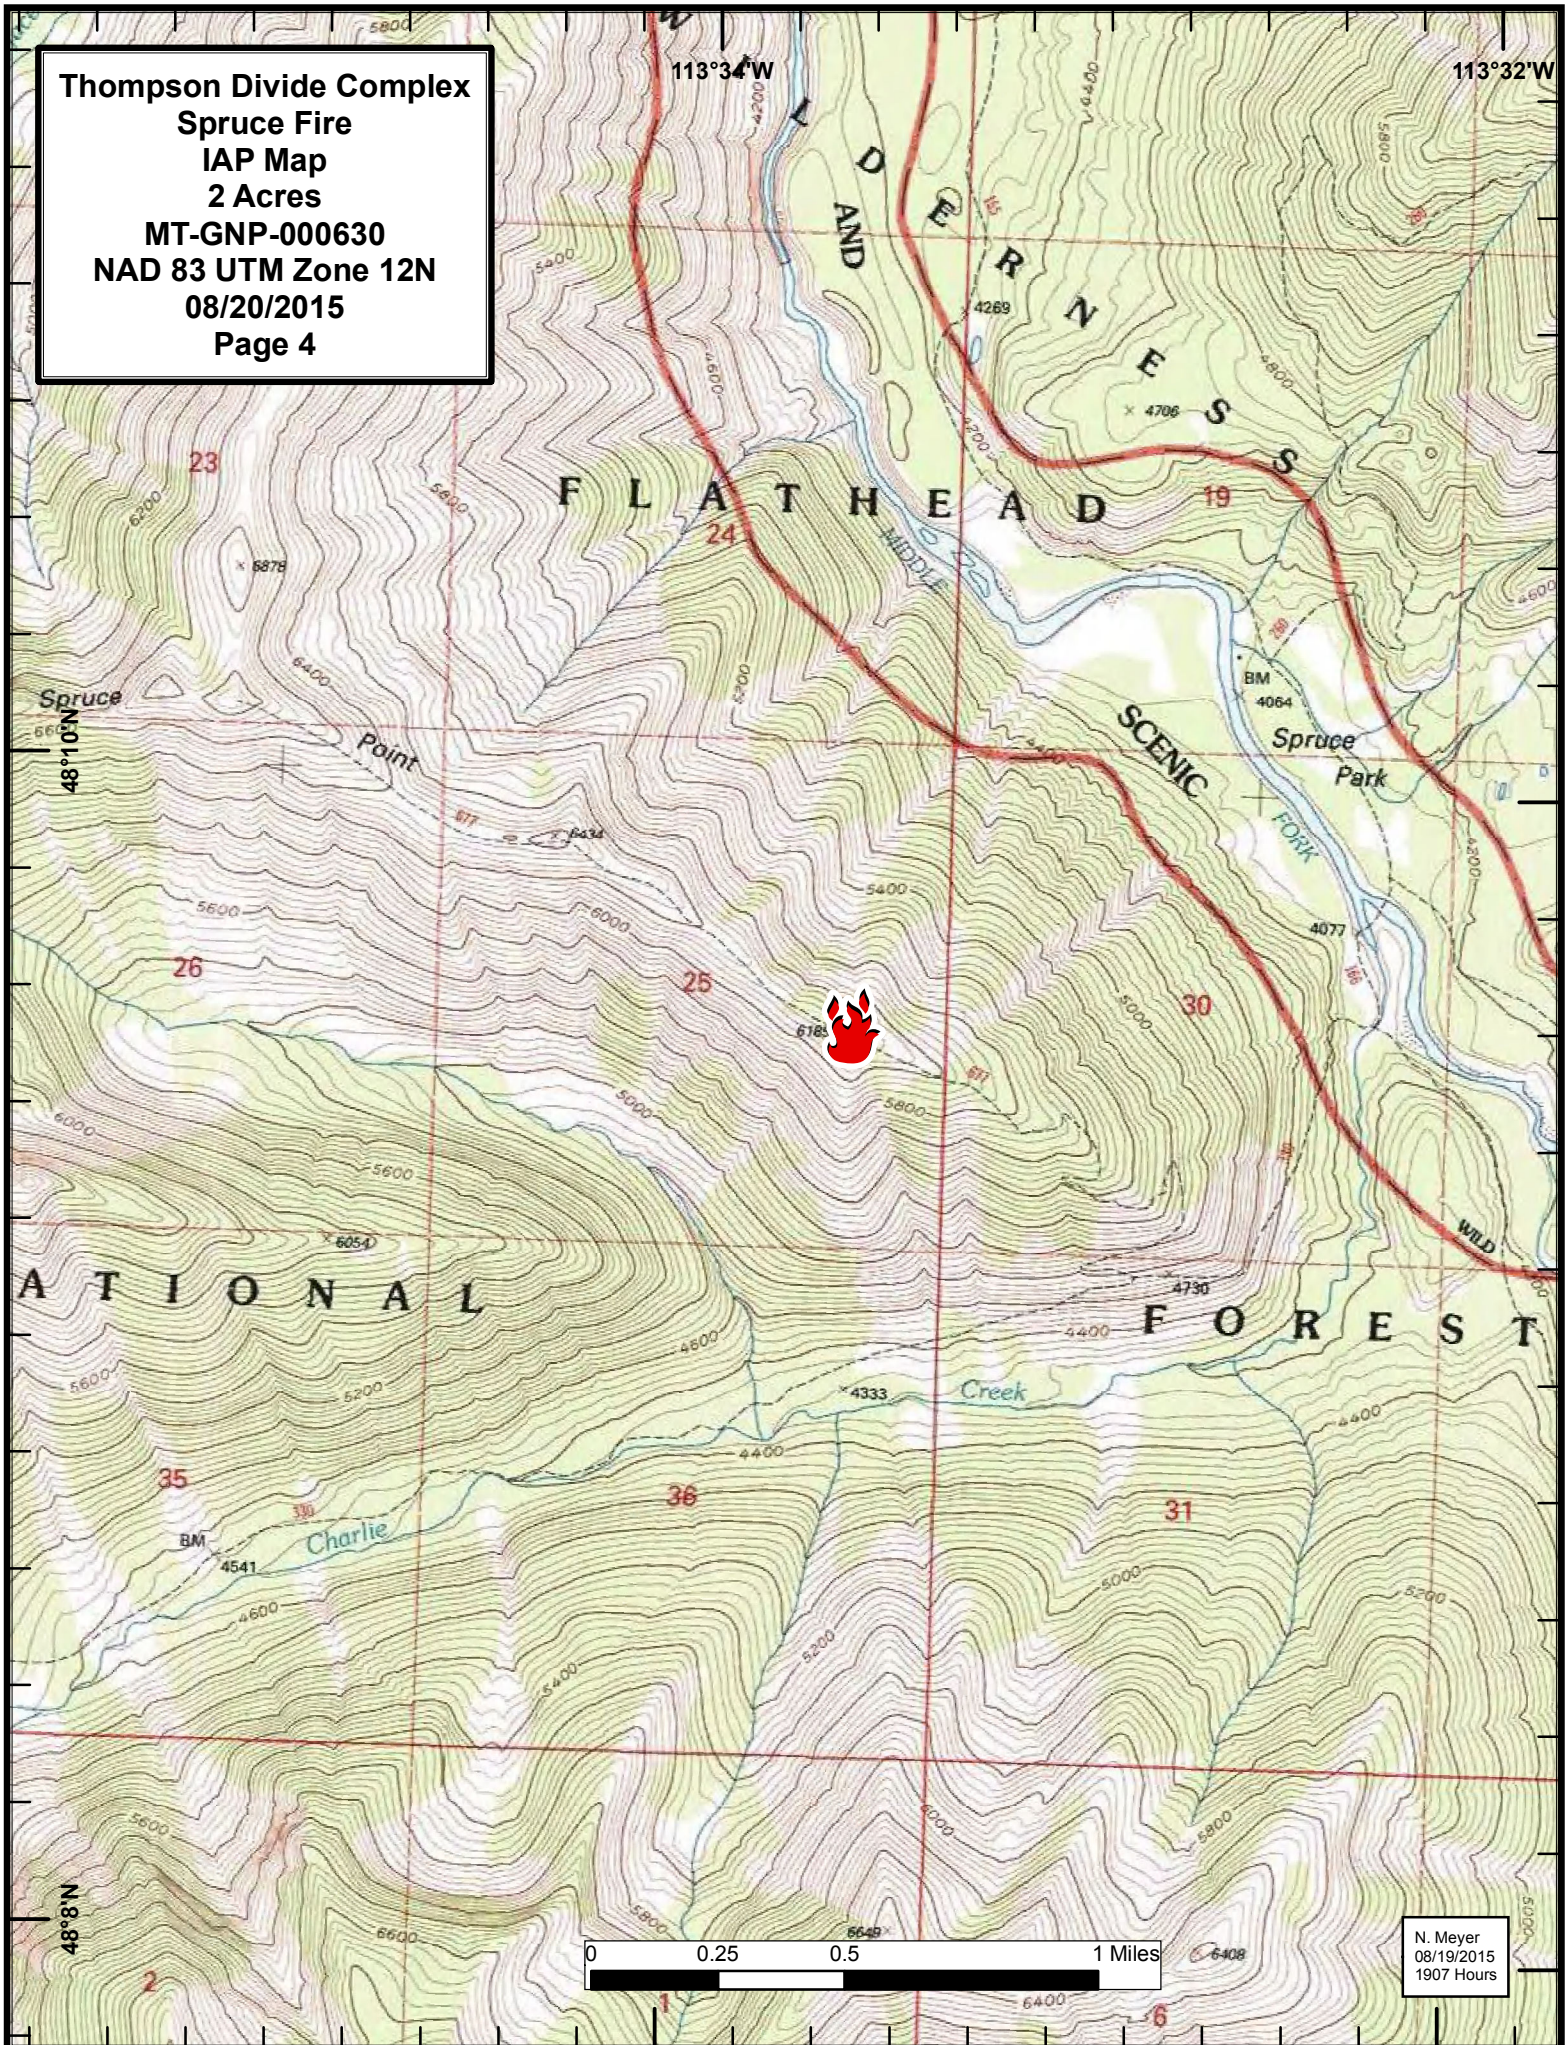

Thompson Divide Complex
Spruce Fire
IAP Map
2 Acres
MT-GNP-000630
NAD 83 UTM Zone 12N
08/20/2015
Page 4

N. Meyer
08/19/2015
1907 Hours