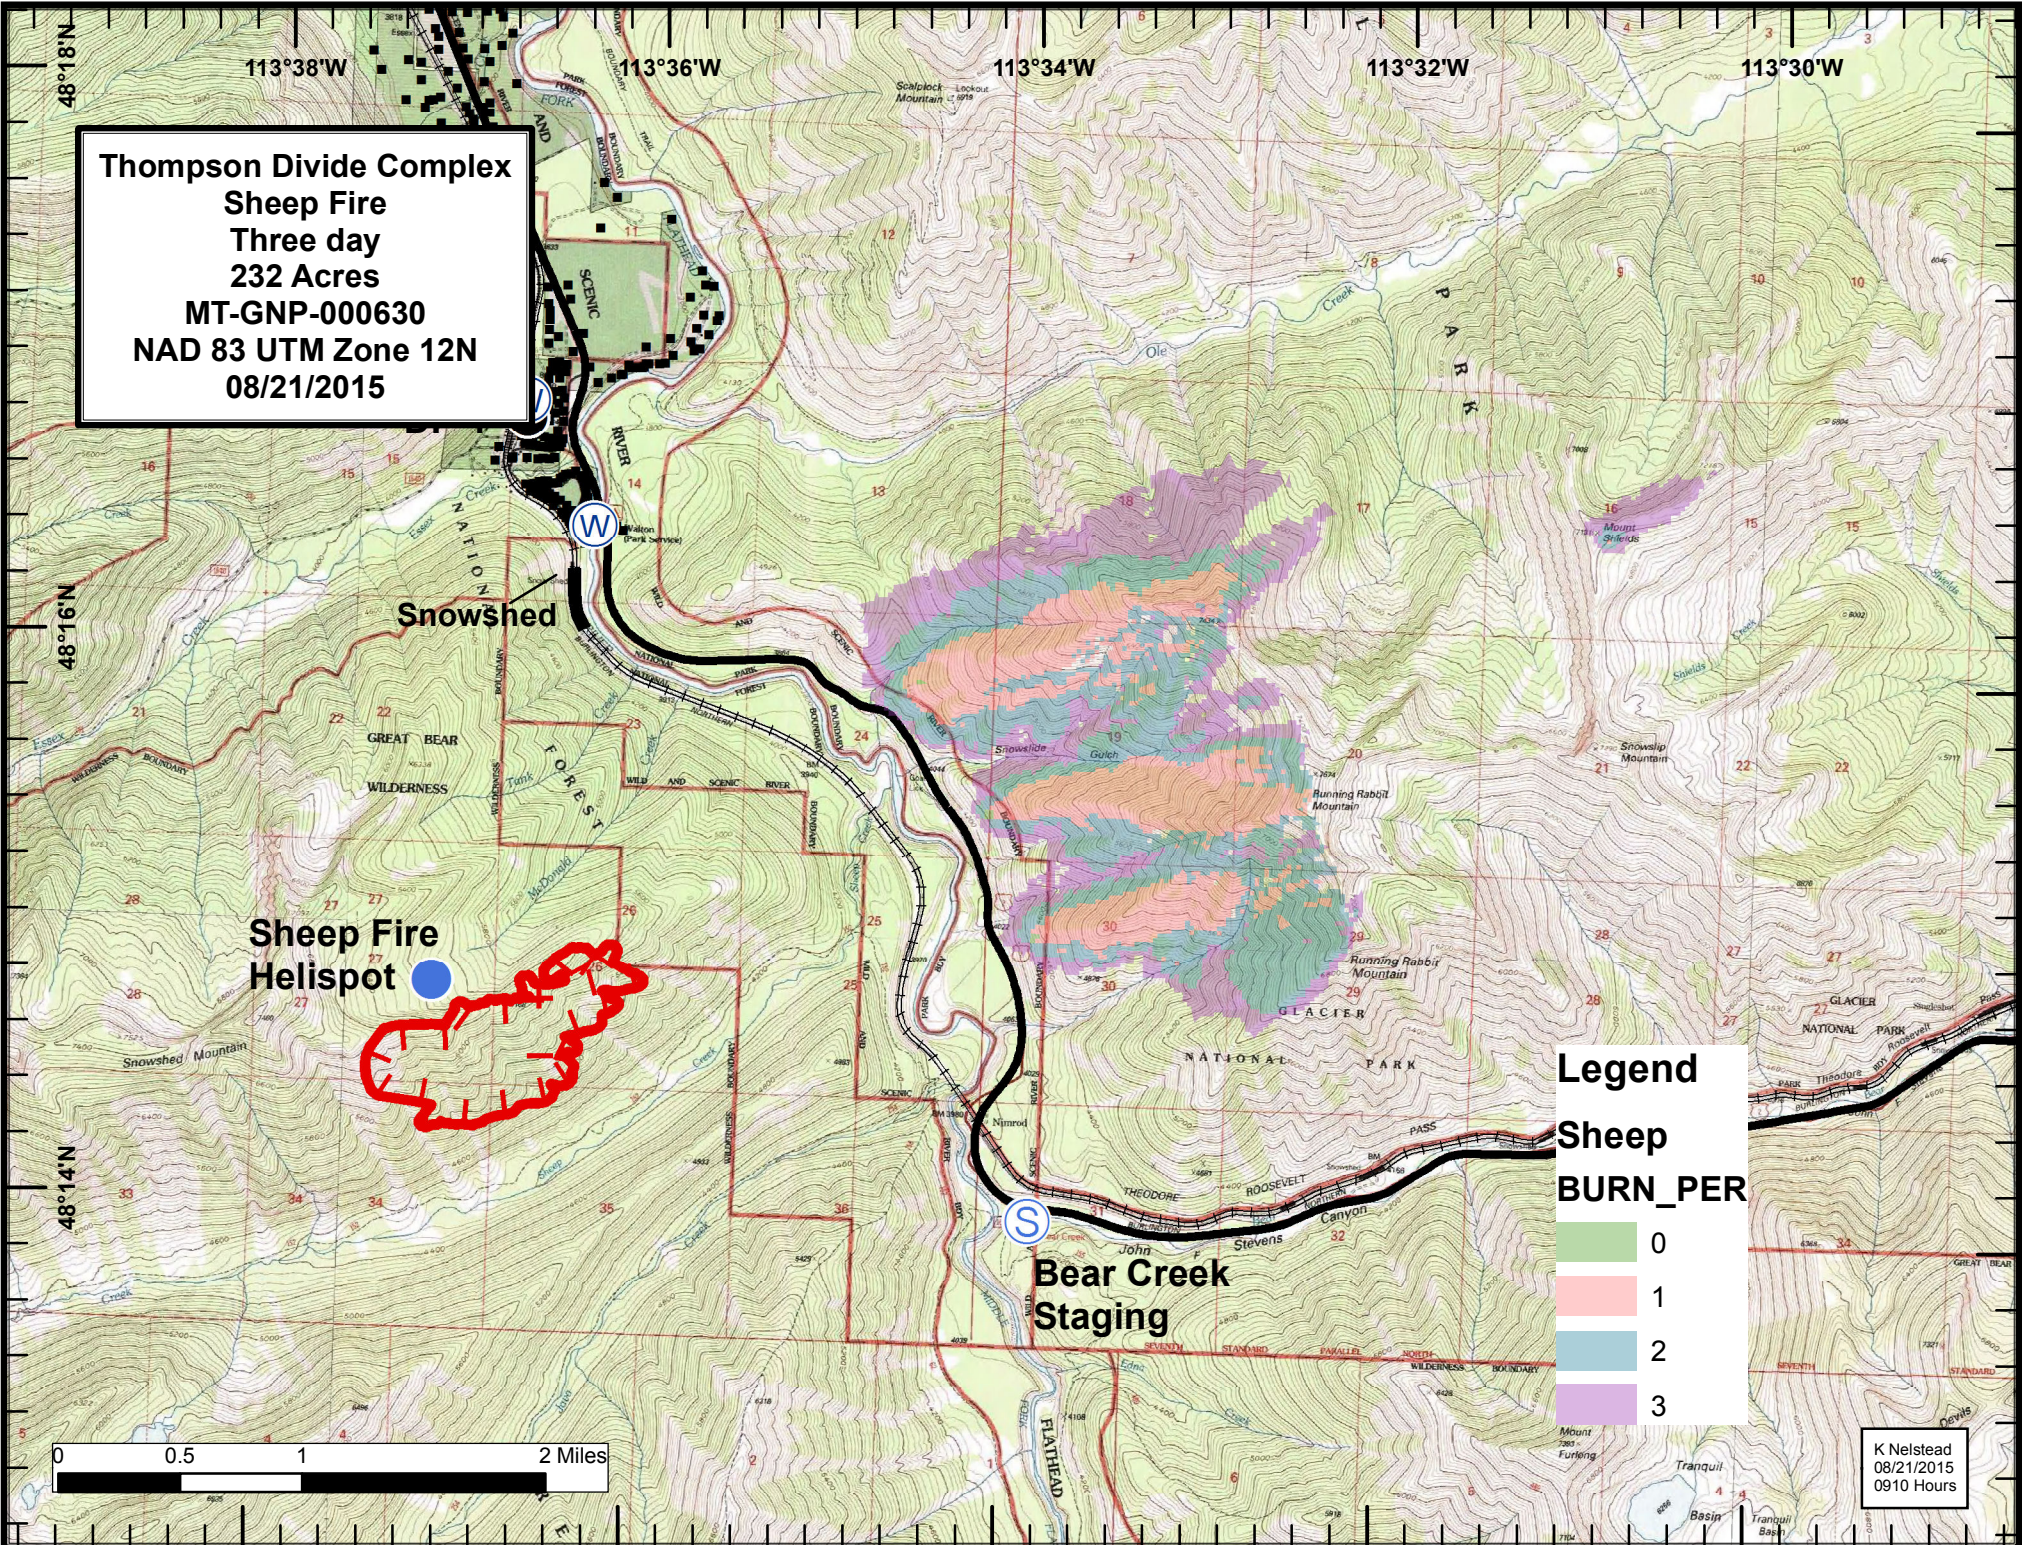

**Thompson Divide Complex  
 Sheep Fire  
 Three day  
 232 Acres  
 MT-GNP-000630  
 NAD 83 UTM Zone 12N  
 08/21/2015**

**Legend**

**Sheep  
 BURN\_PER**

0	1	2	3
---	---	---	---

K Nelstead  
 08/21/2015  
 0910 Hours