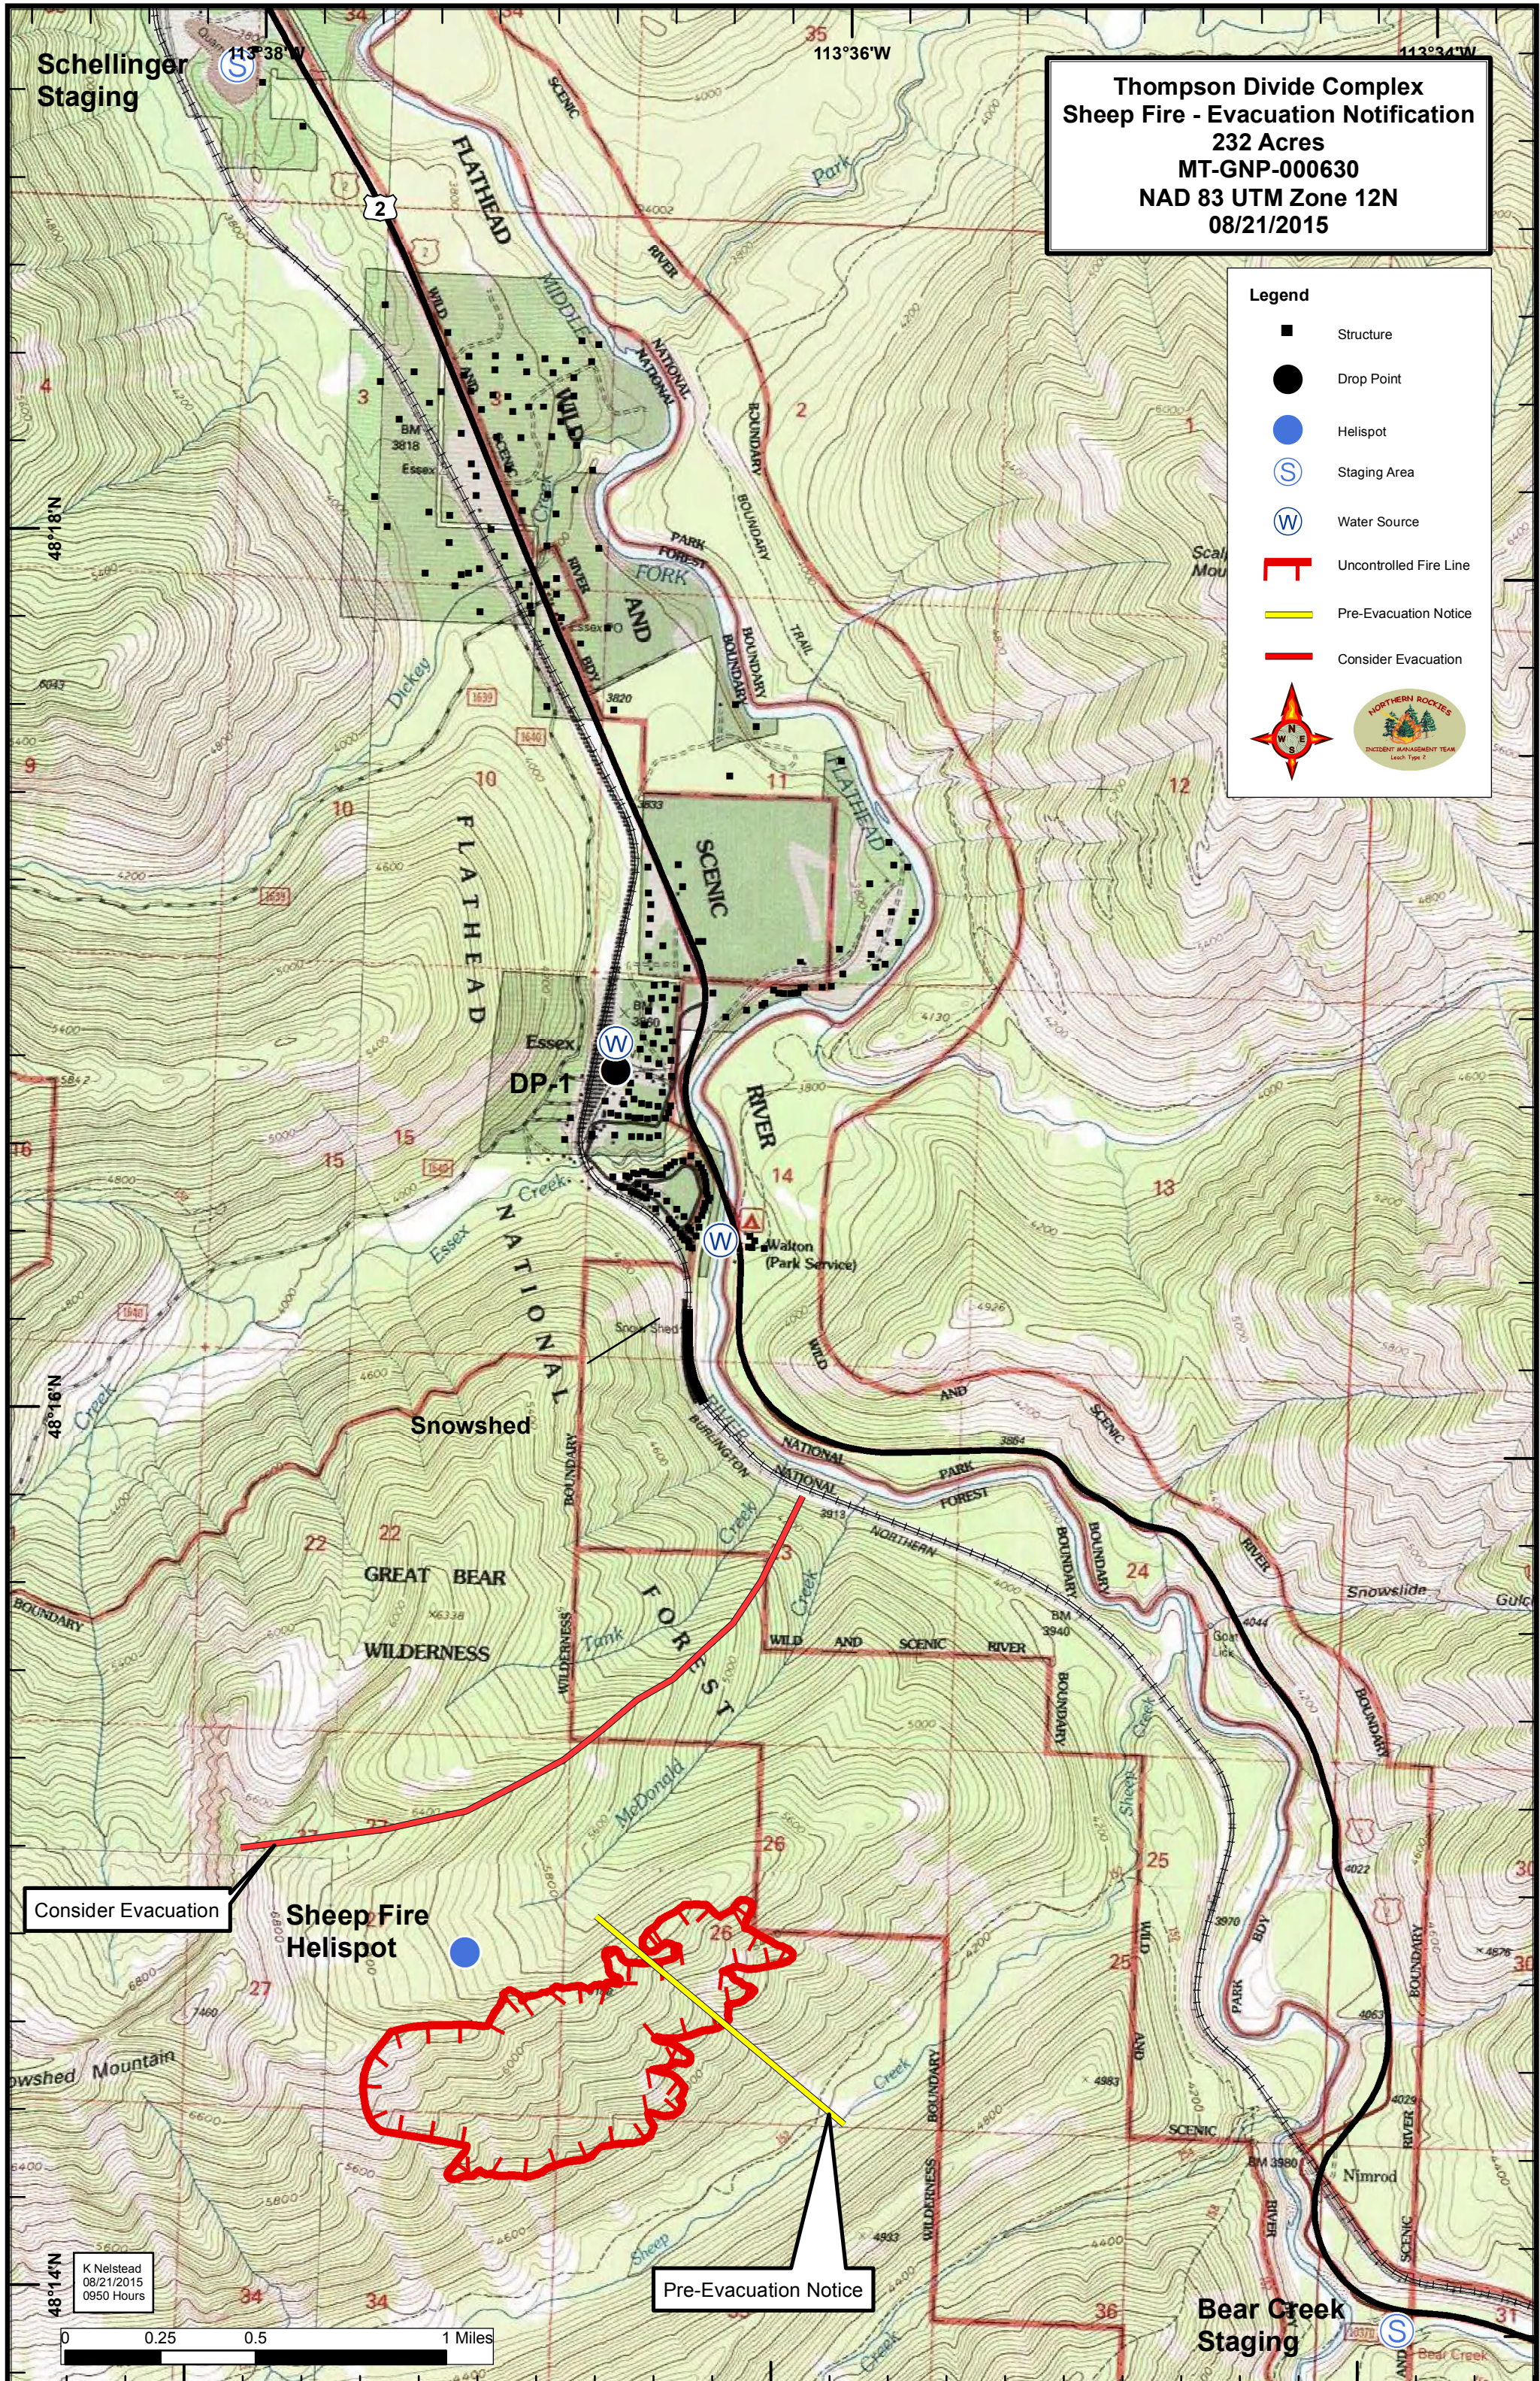

Schellinger Staging

**Thompson Divide Complex
Sheep Fire - Evacuation Notification
232 Acres
MT-GNP-000630
NAD 83 UTM Zone 12N
08/21/2015**

Legend

- Structure
- Drop Point
- Helispot
- Ⓢ Staging Area
- Ⓜ Water Source
- ┌ Uncontrolled Fire Line
- ▬ Pre-Evacuation Notice
- ▬ Consider Evacuation

Consider Evacuation

Sheep Fire Helispot

Pre-Evacuation Notice

Bear Creek Staging

K Nelstead
08/21/2015
0950 Hours

0 0.25 0.5 1 Miles