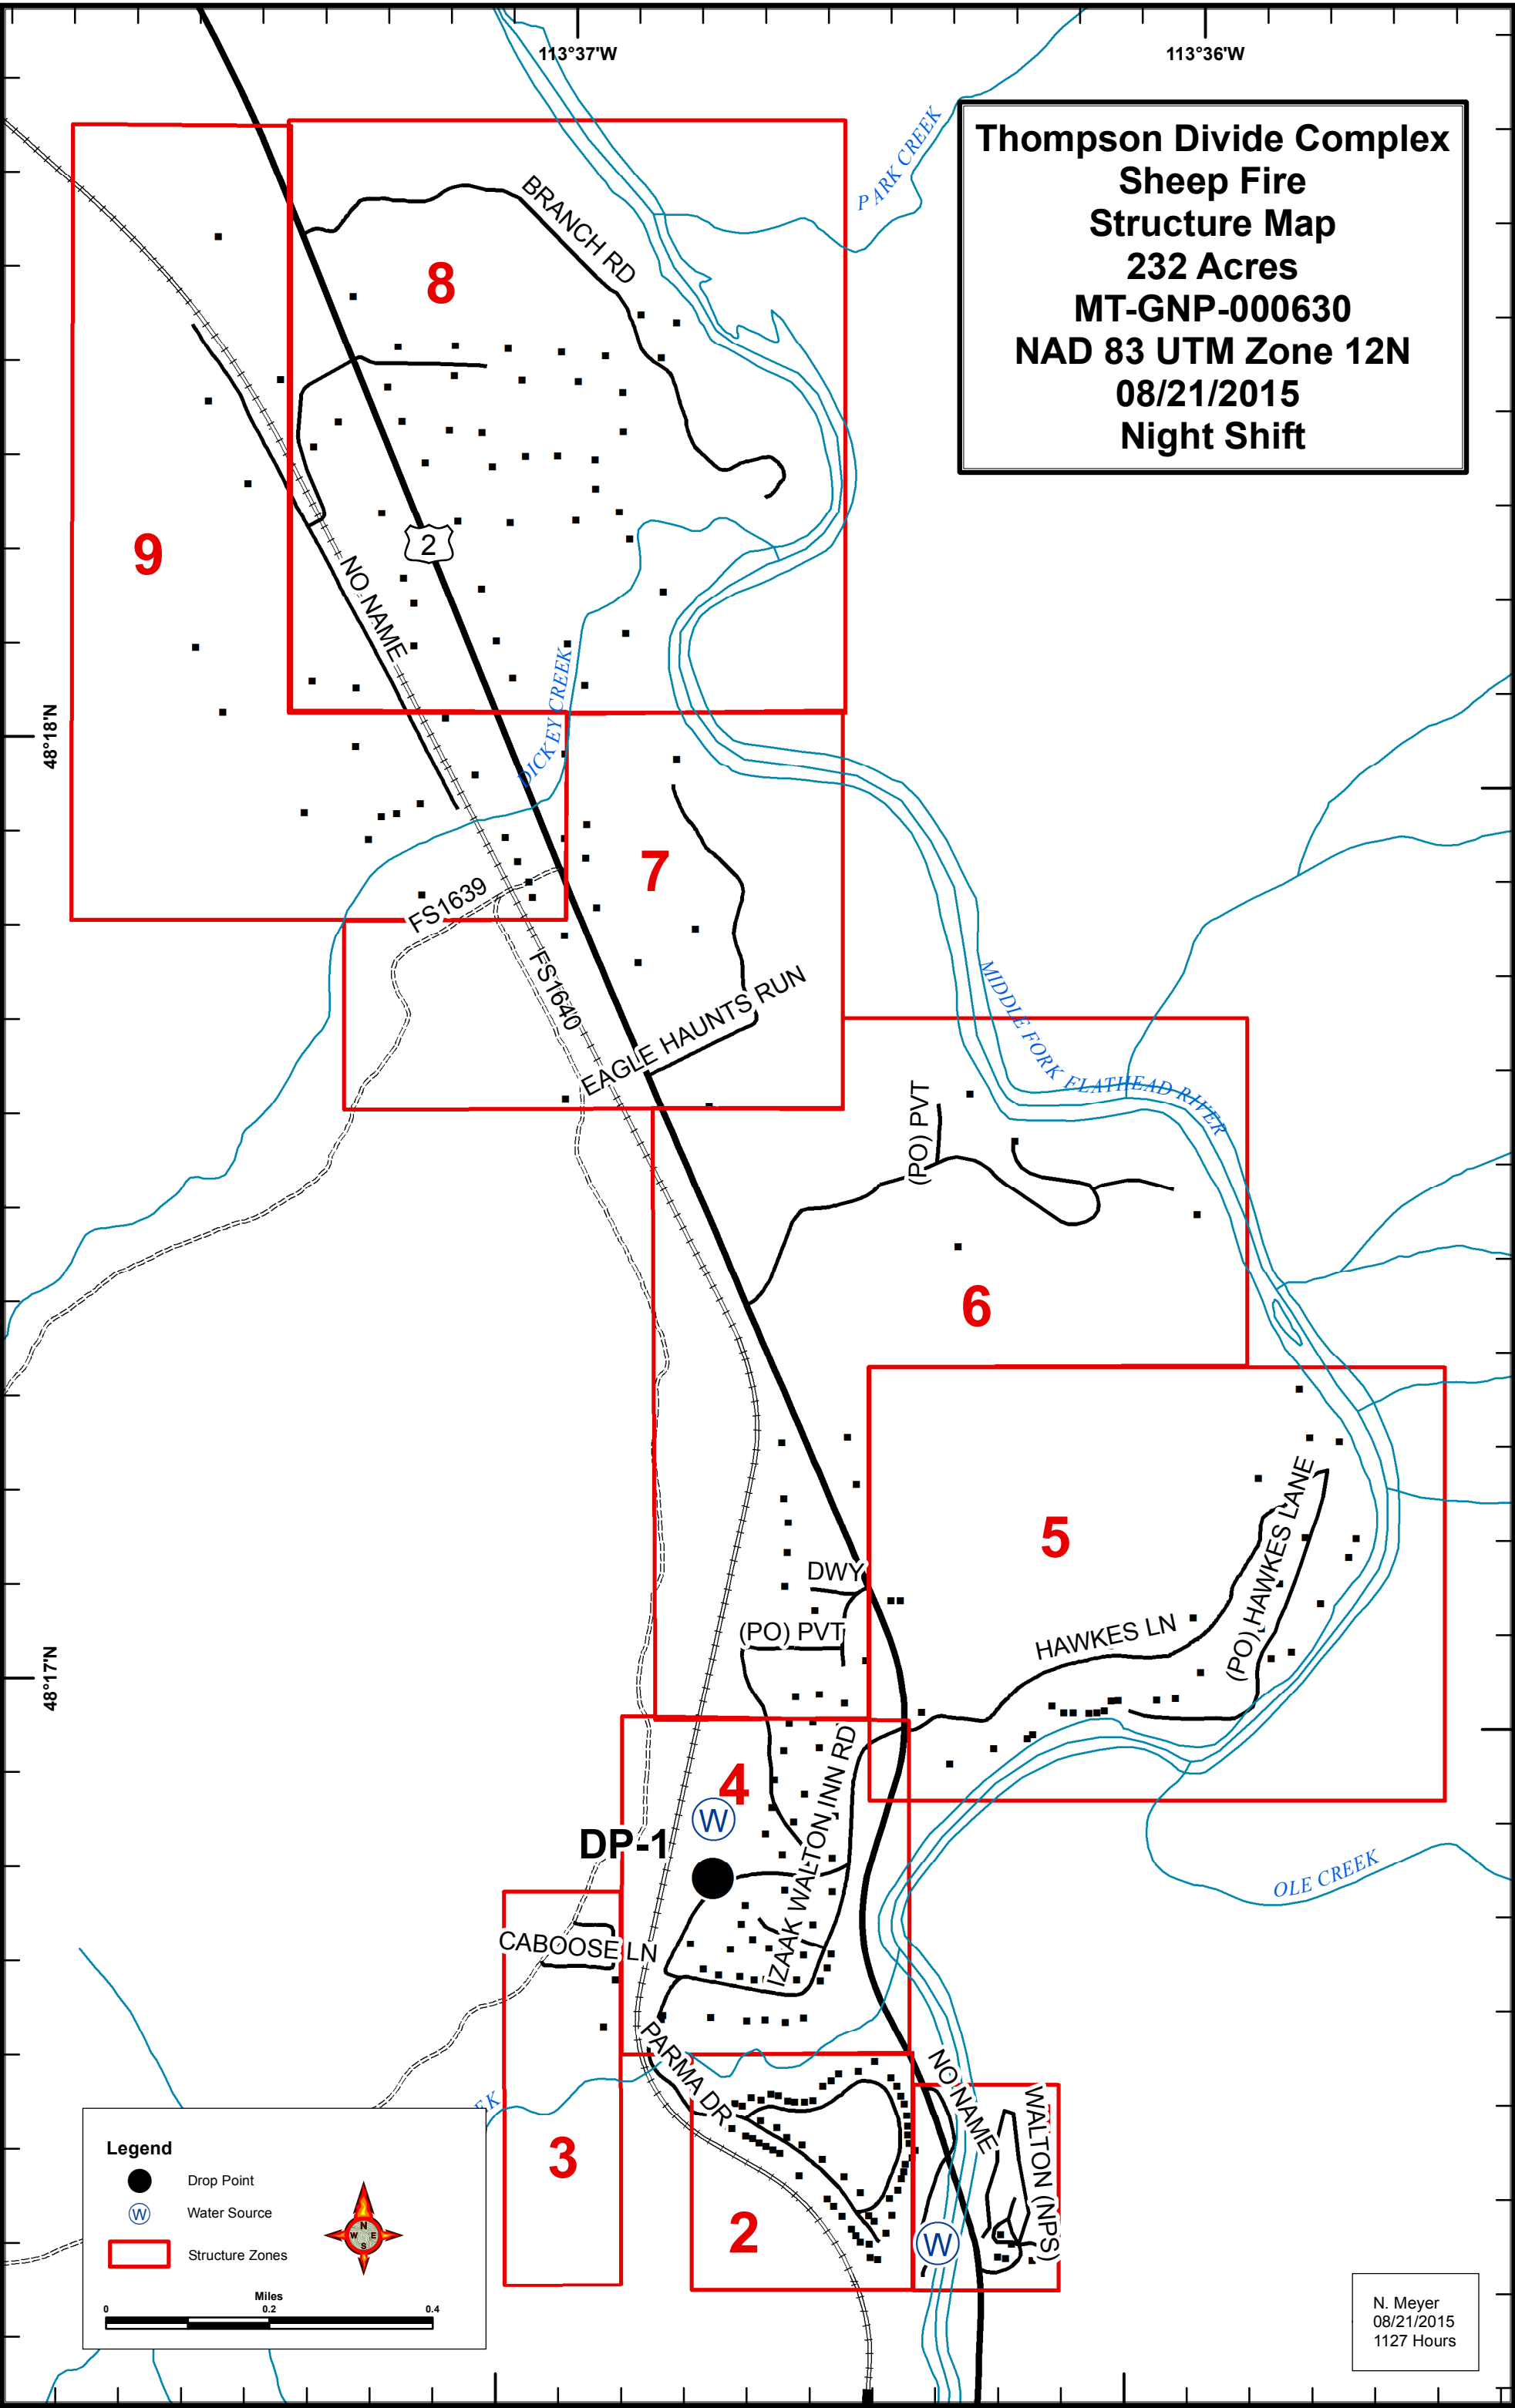

**Thompson Divide Complex
Sheep Fire
Structure Map
232 Acres
MT-GNP-000630
NAD 83 UTM Zone 12N
08/21/2015
Night Shift**

Legend

- Drop Point
- ⊙ Water Source
- ▭ Structure Zones

Miles
0 0.2 0.4

N. Meyer
08/21/2015
1127 Hours