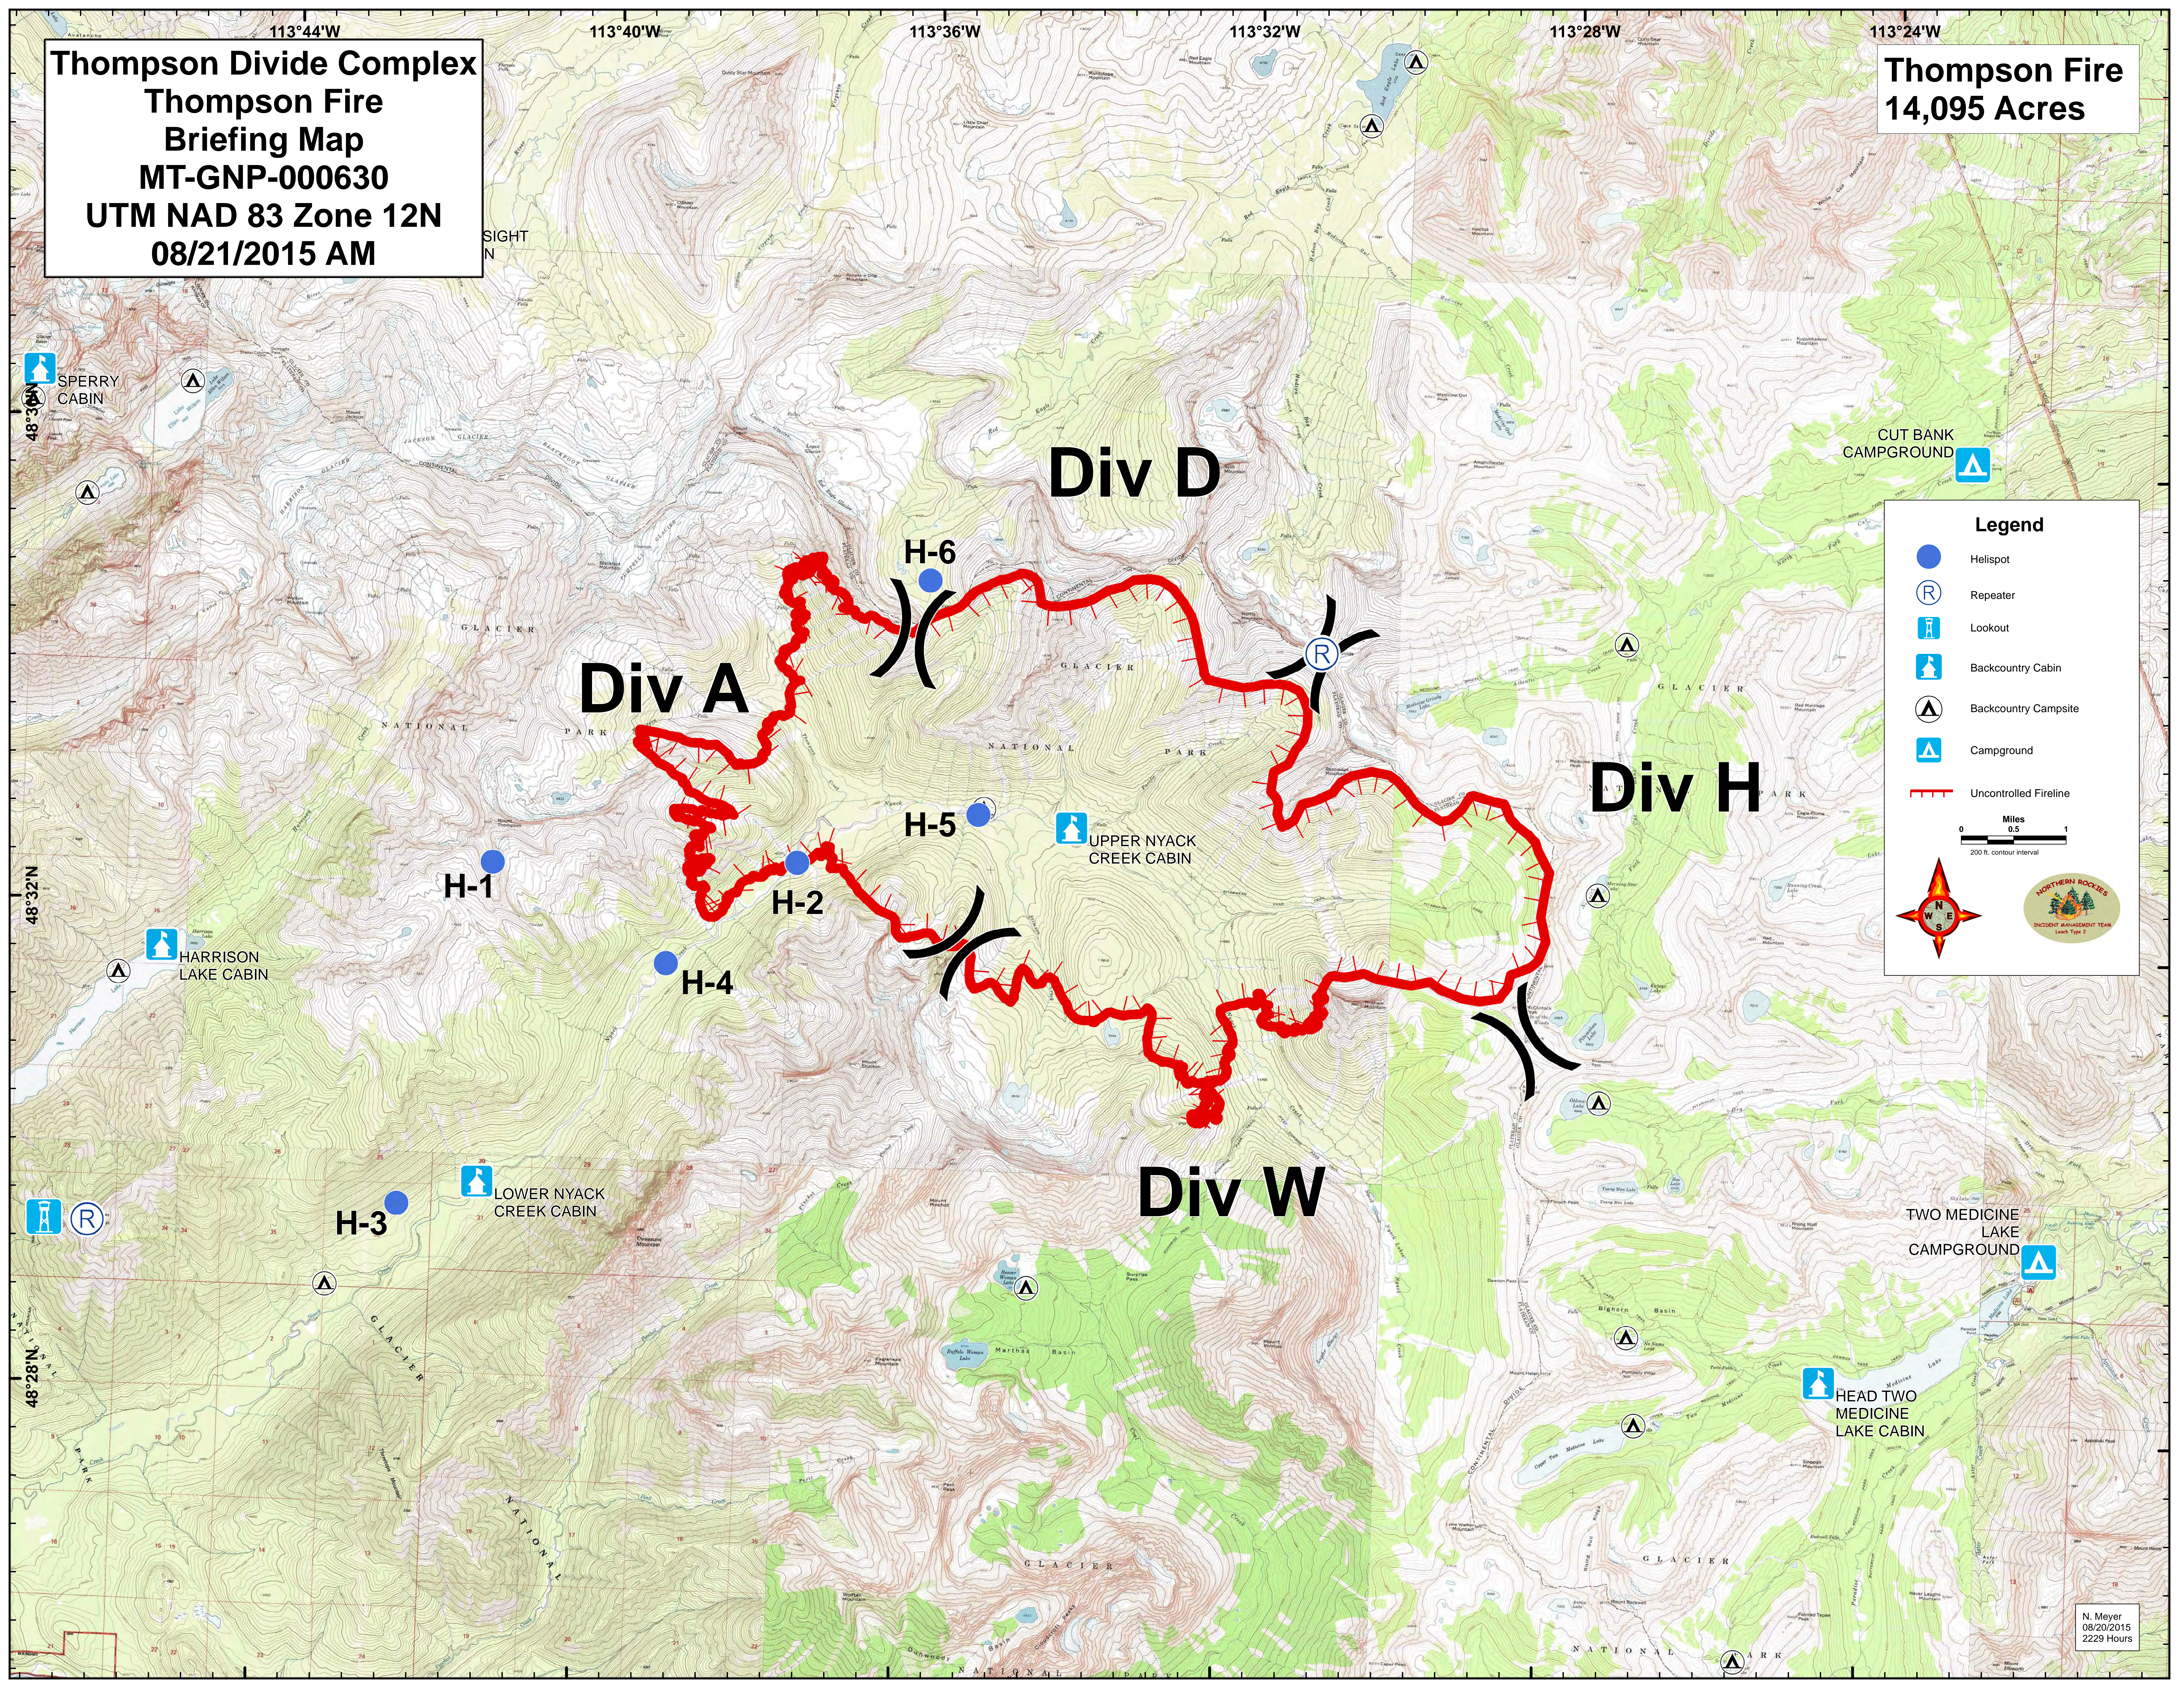

Thompson Divide Complex
Thompson Fire
Briefing Map
MT-GNP-000630
UTM NAD 83 Zone 12N
08/21/2015 AM

Thompson Fire
14,095 Acres

Legend

- Helispot
- Ⓡ Repeater
- 🏠 Lookout
- 🏠 Backcountry Cabin
- ⛺ Backcountry Campsite
- ⛺ Campground
- 🔴 Uncontrolled Fireline

Miles 0 0.5 1
200 ft. contour interval