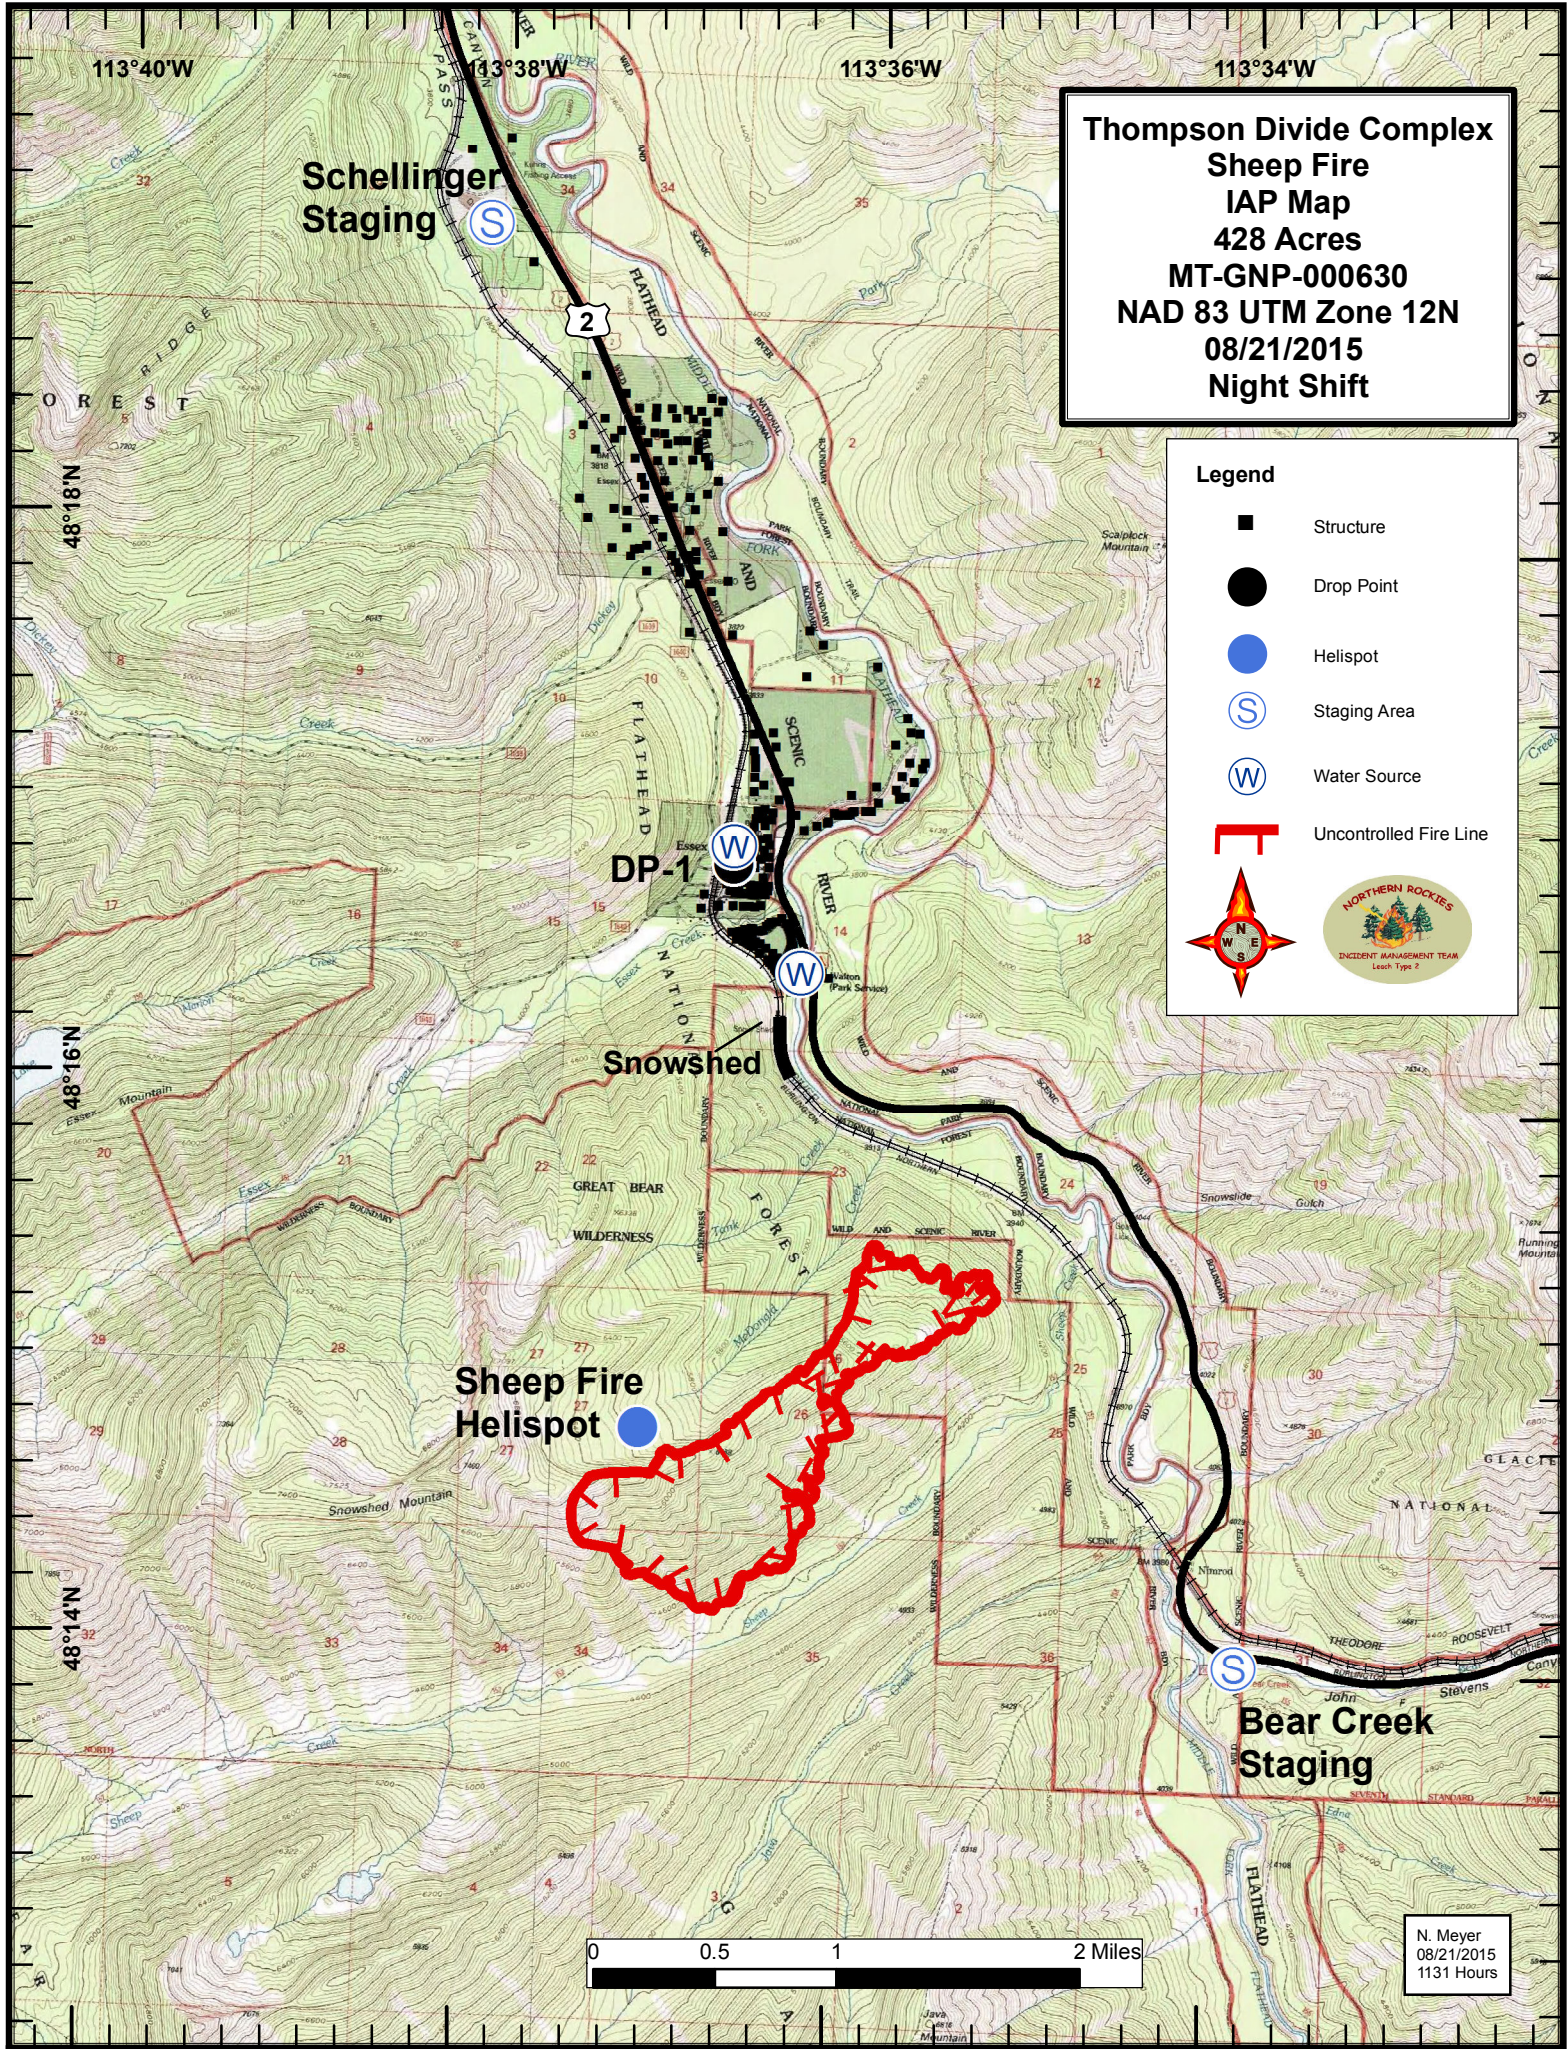

**Thompson Divide Complex
Sheep Fire
IAP Map
428 Acres
MT-GNP-000630
NAD 83 UTM Zone 12N
08/21/2015
Night Shift**

Legend

- Structure
- Drop Point
- Helispot
- Ⓢ Staging Area
- Ⓦ Water Source
- ┌ Uncontrolled Fire Line

N. Meyer
08/21/2015
1131 Hours