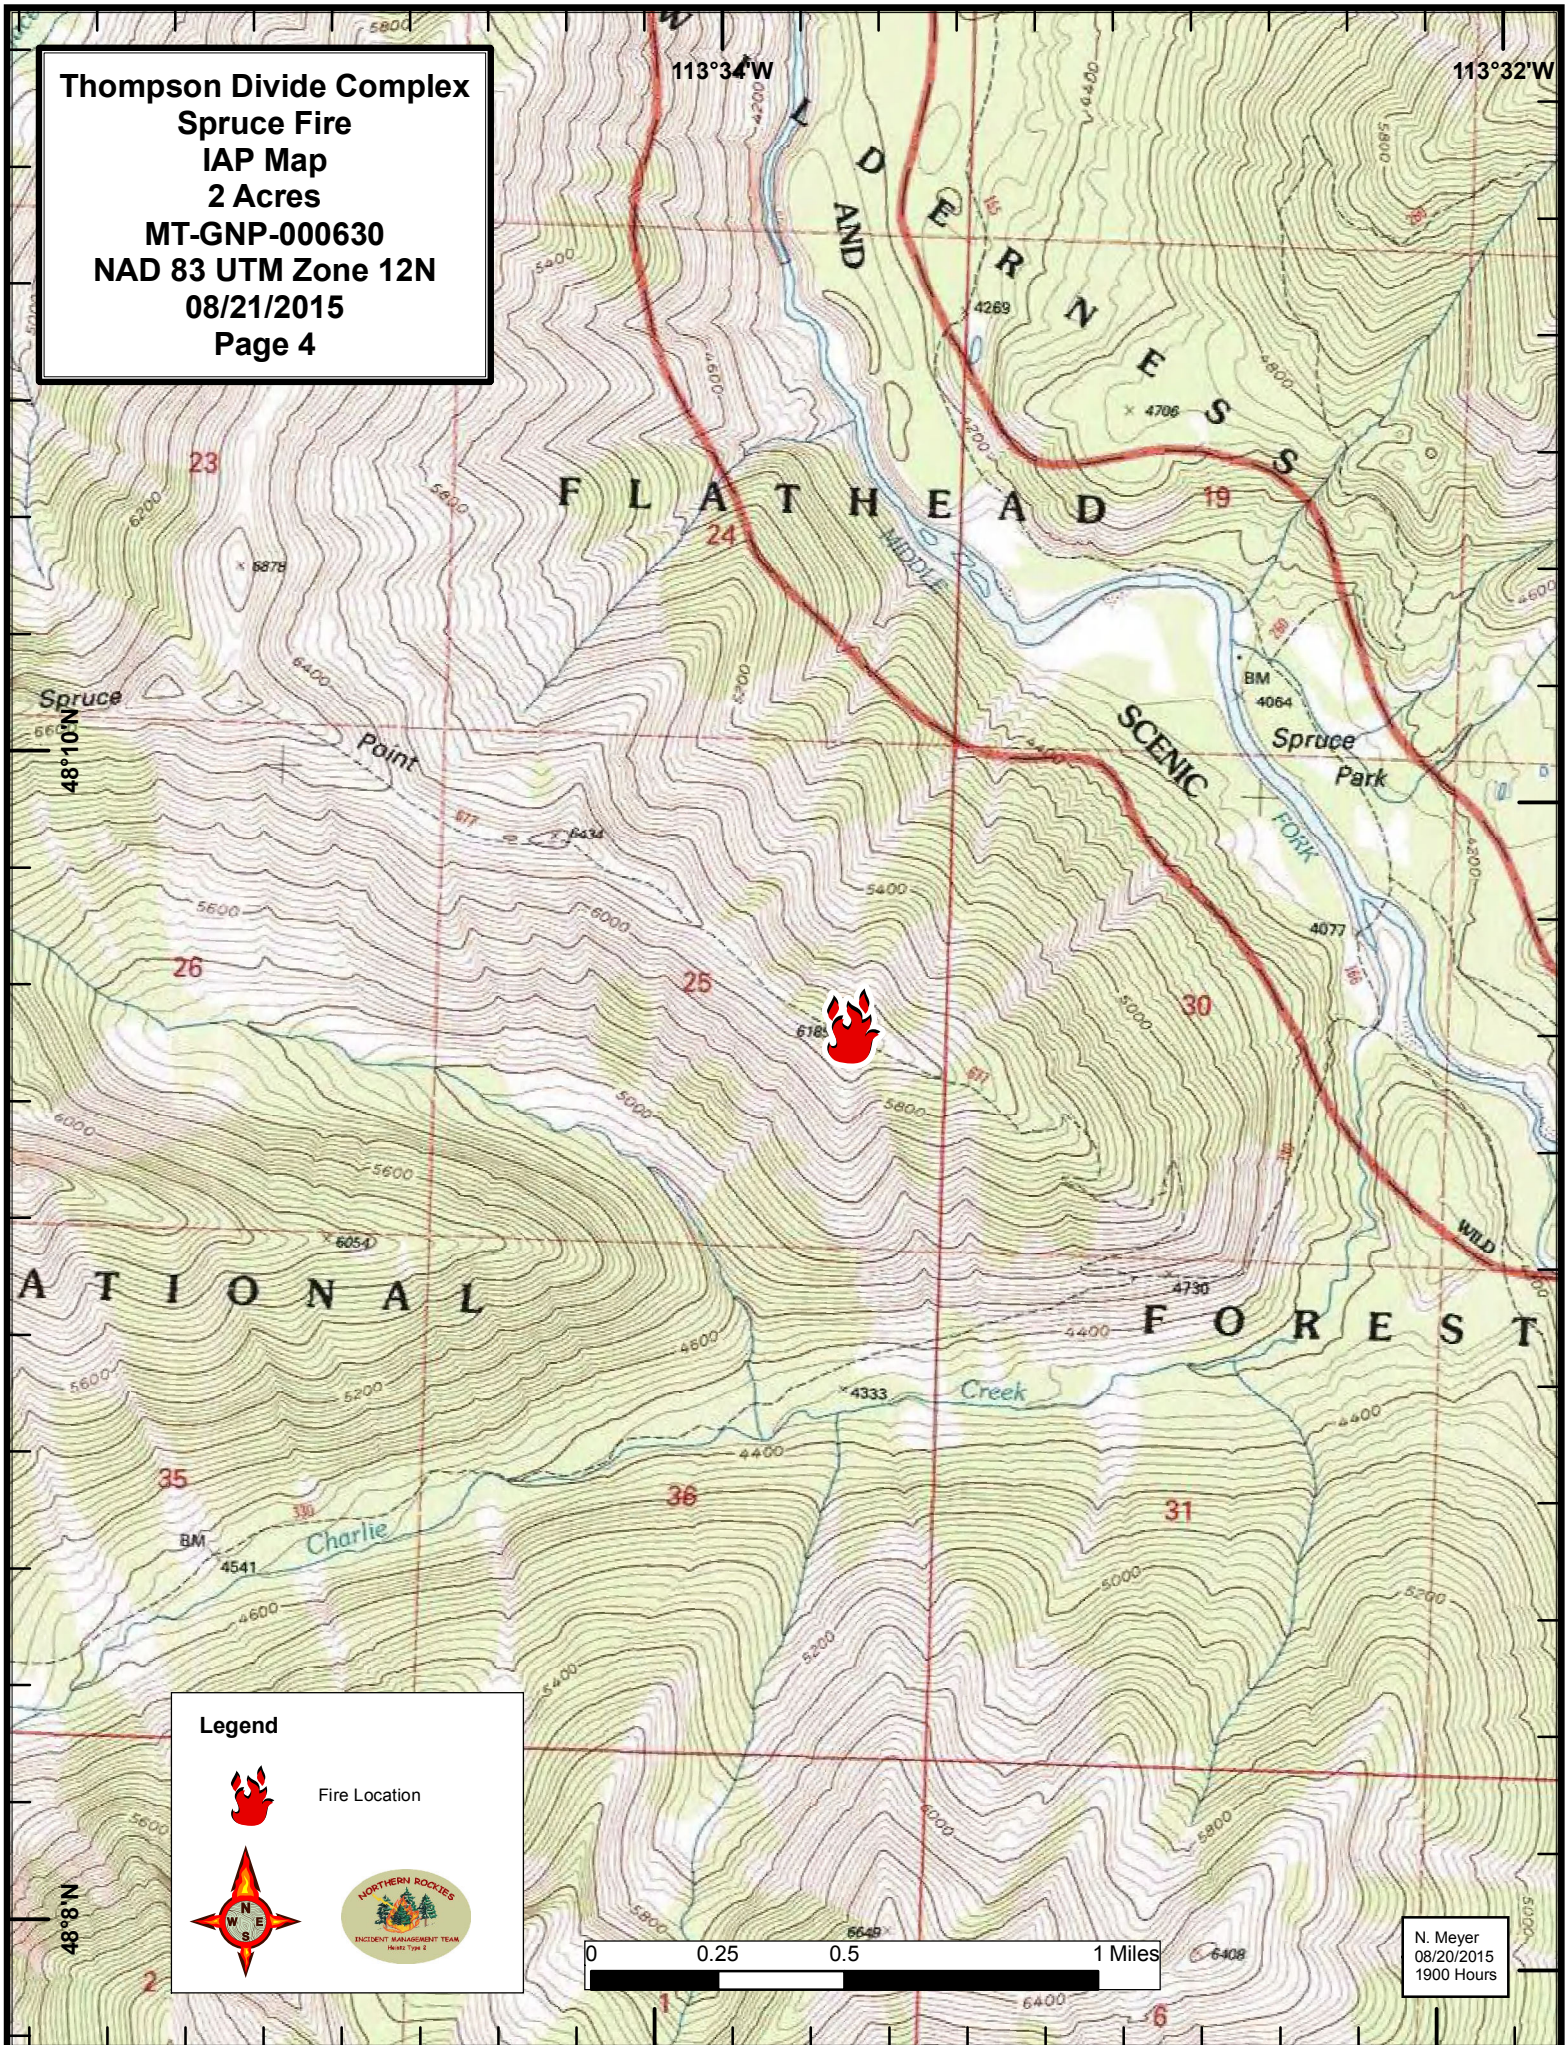

Thompson Divide Complex
Spruce Fire
IAP Map
2 Acres
MT-GNP-000630
NAD 83 UTM Zone 12N
08/21/2015
Page 4

Legend

-  Fire Location
- 
- 

N. Meyer
08/20/2015
1900 Hours