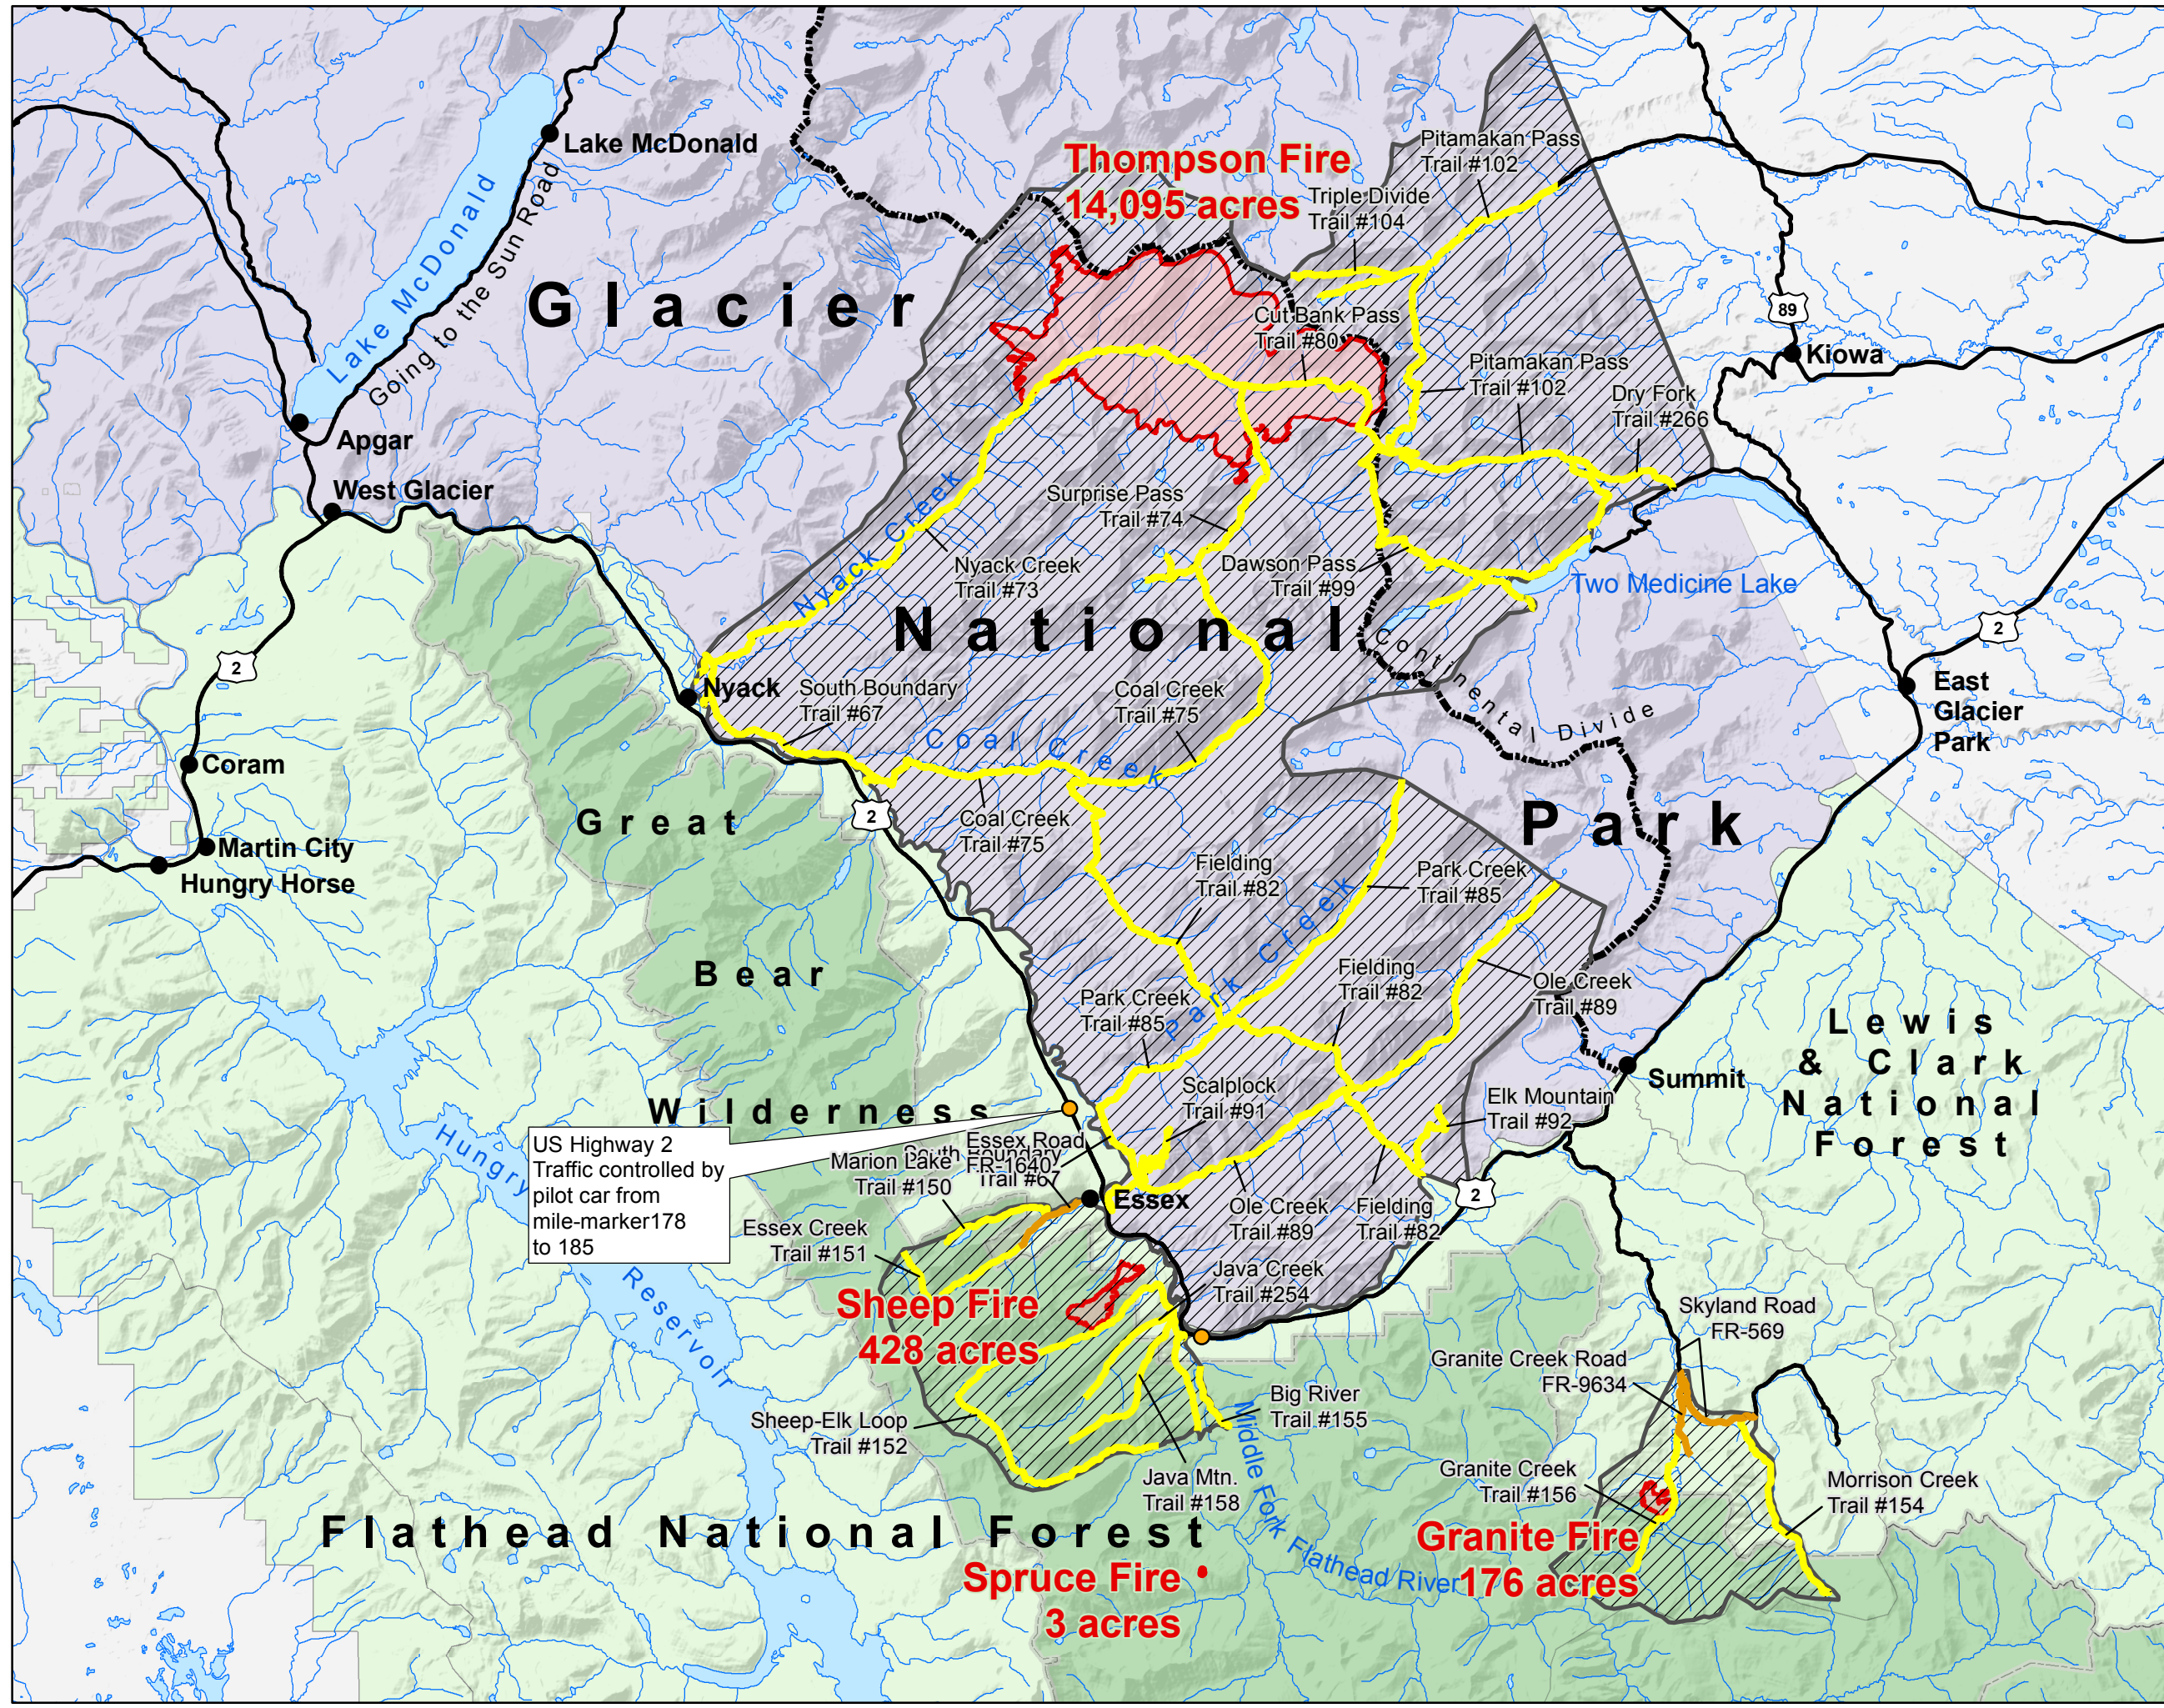

Thompson Divide Complex
MT-GNP-000630
Aug 20, 2015

Closure Map

Legend

- Major Road
- Wildfire Perimeter
- Glacier National Park
- National Forest
- Wilderness Area
- Road Closure
- Trail Closure
- Area Closure

Inciweb QR Link:

Select link for Thompson Divide Complex

US Highway 2
 Traffic controlled by
 pilot car from
 mile-marker 178
 to 185