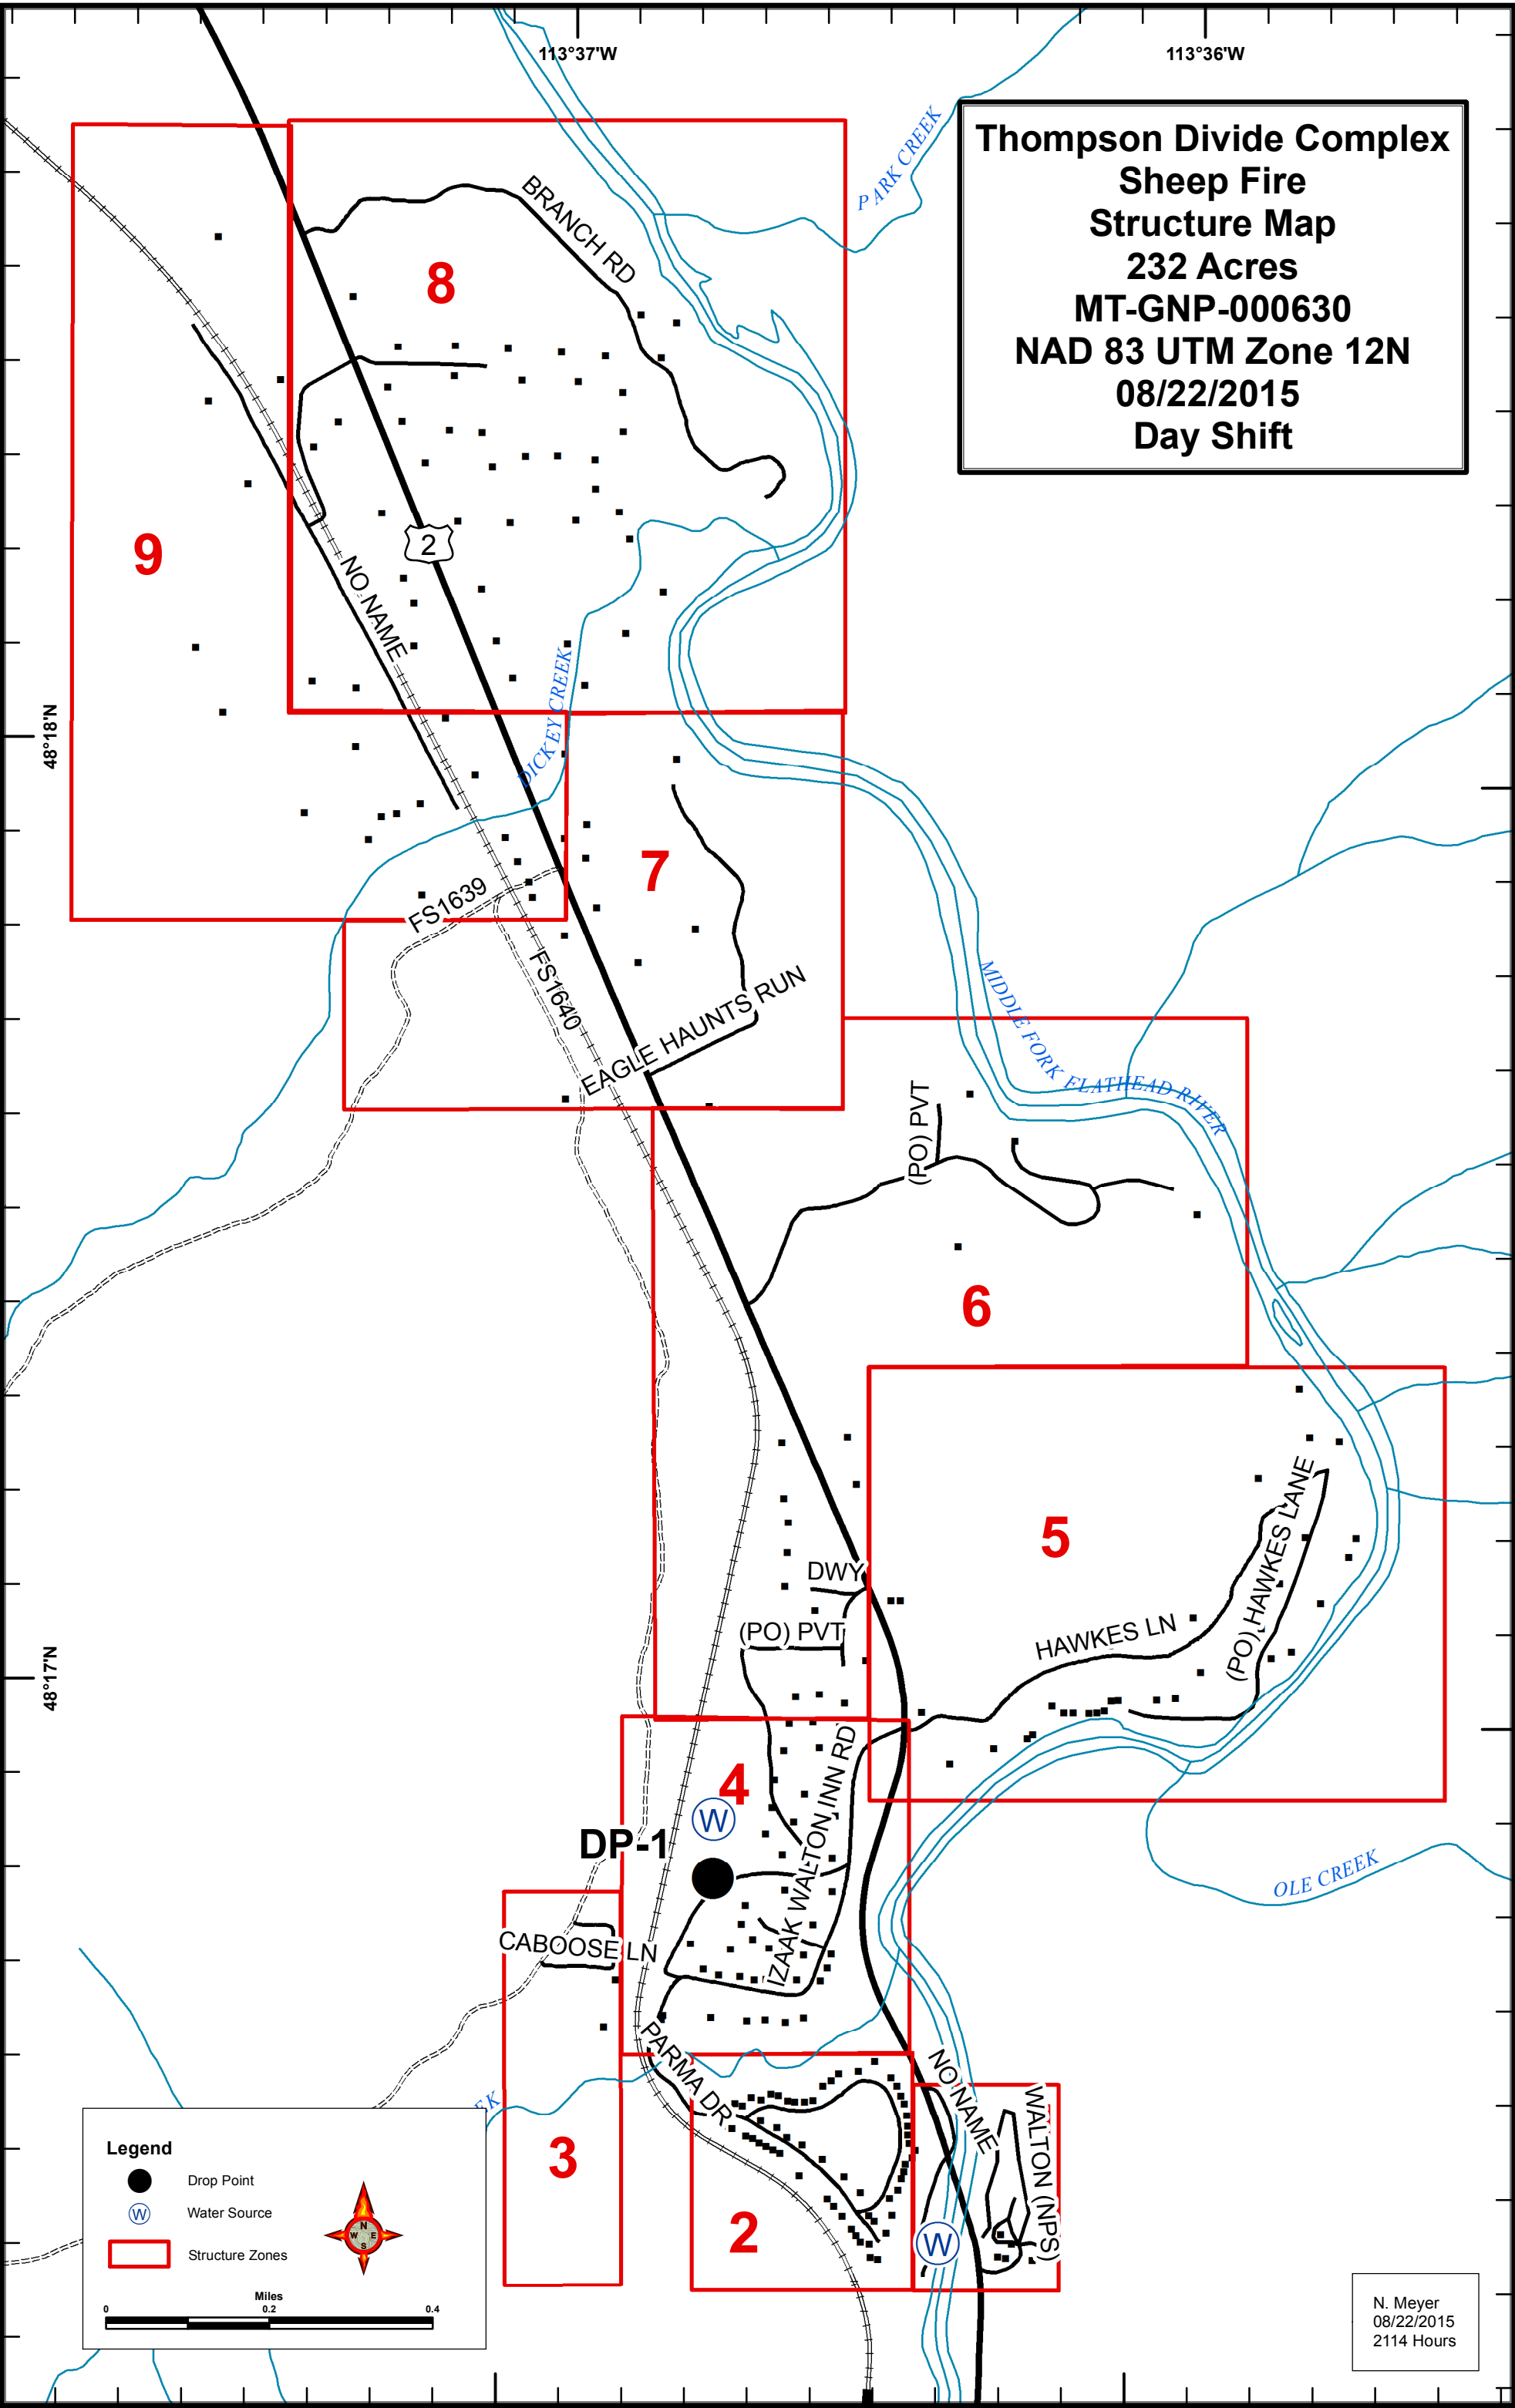

**Thompson Divide Complex
Sheep Fire
Structure Map
232 Acres
MT-GNP-000630
NAD 83 UTM Zone 12N
08/22/2015
Day Shift**

Legend

- Drop Point
- ⊙ Water Source
- ▭ Structure Zones

Miles
0 0.2 0.4

N. Meyer
08/22/2015
2114 Hours