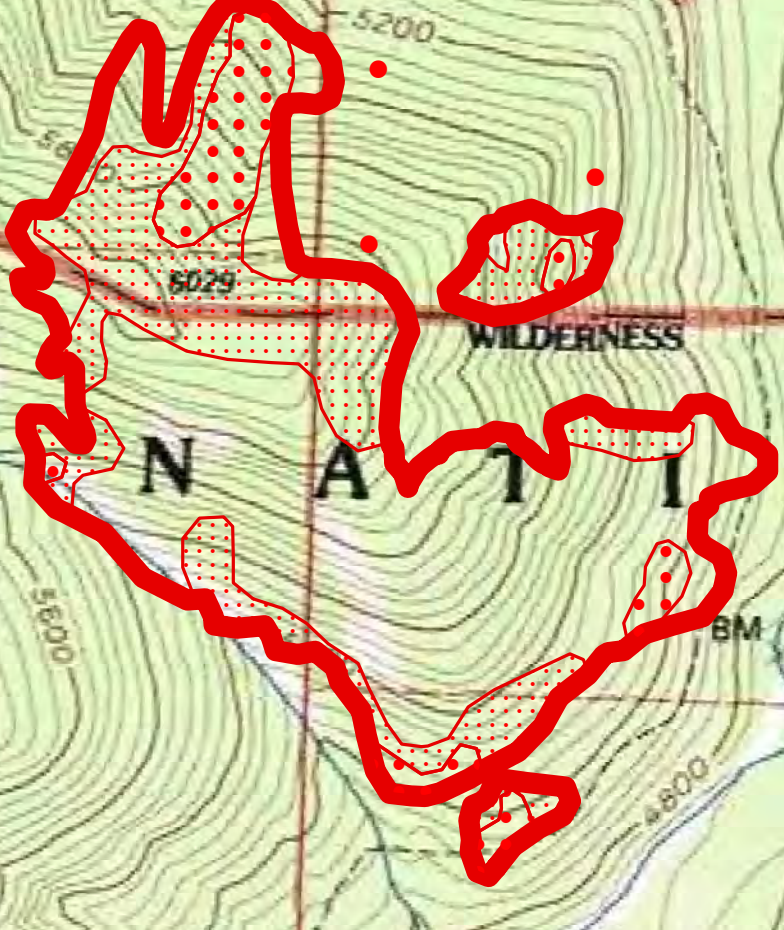

**Thompson Divide Complex  
Granite Fire  
Brief Map  
176 Acres  
MT-GNP-000630  
NAD 83 UTM Zone 12N  
08/22/2015 AM**

**Challenge Cabin**  **DP-50**

**Patrol Ridge Repeater** 

**Granite Cabin** 

- Legend**
-  Drop Point
  -  Repeater
  -  Isolated Heat
  -  Fire Perimeter
  -  Intense Heat
  -  Scattered Heat