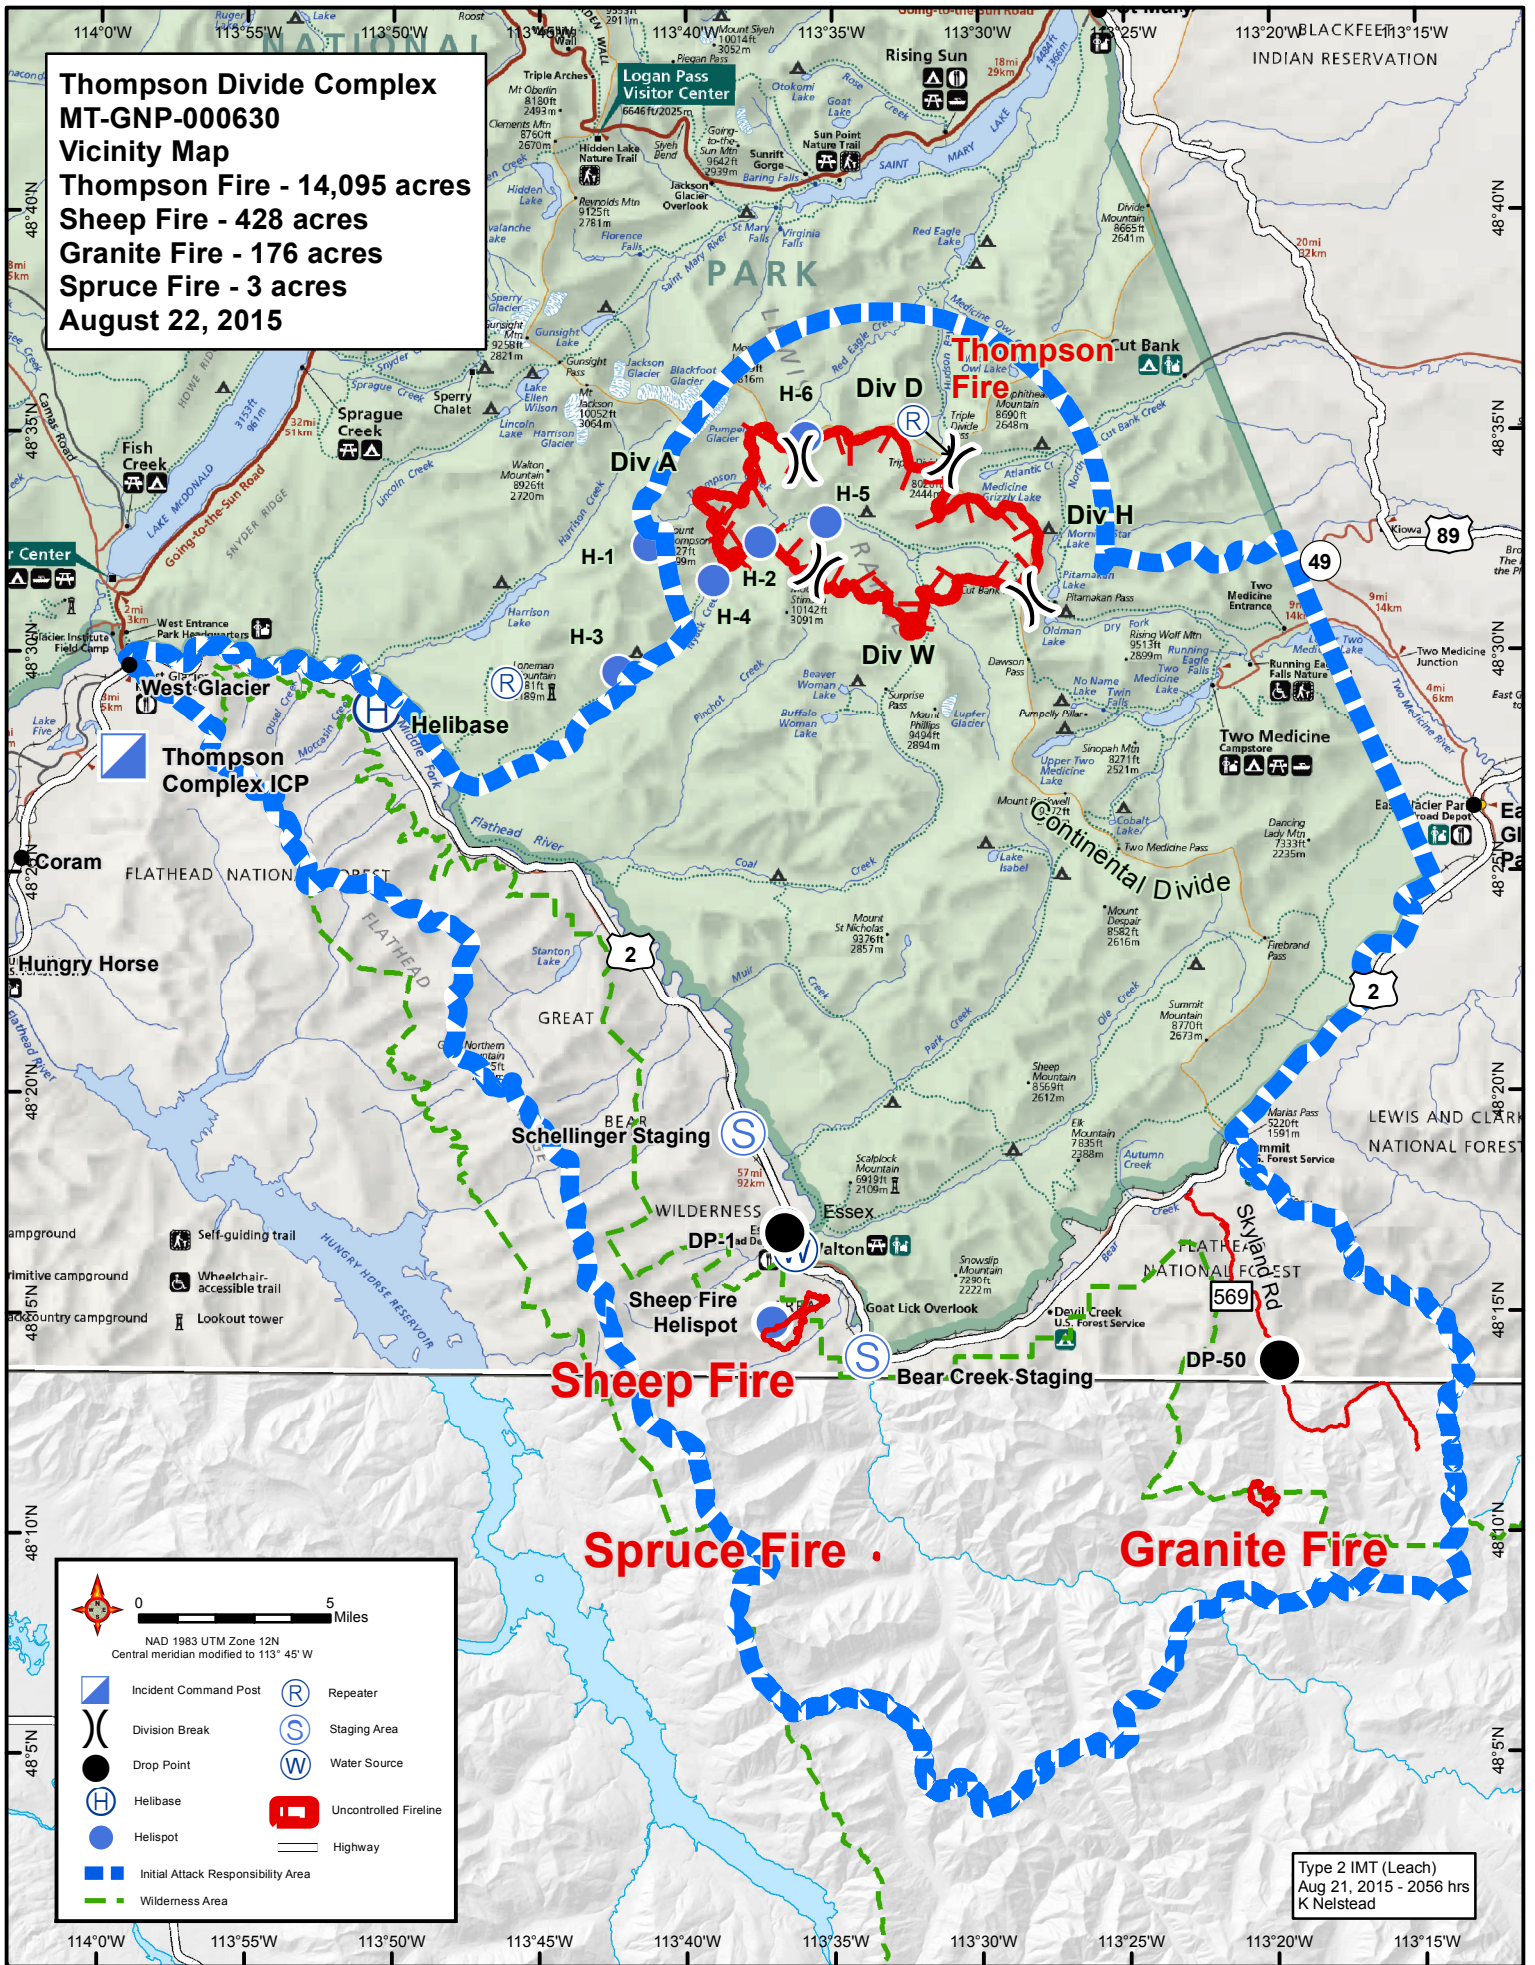

Thompson Divide Complex
MT-GNP-000630
Vicinity Map
Thompson Fire - 14,095 acres
Sheep Fire - 428 acres
Granite Fire - 176 acres
Spruce Fire - 3 acres
August 22, 2015

Type 2 IMT (Leach)
 Aug 21, 2015 - 2056 hrs
 K Nelstead