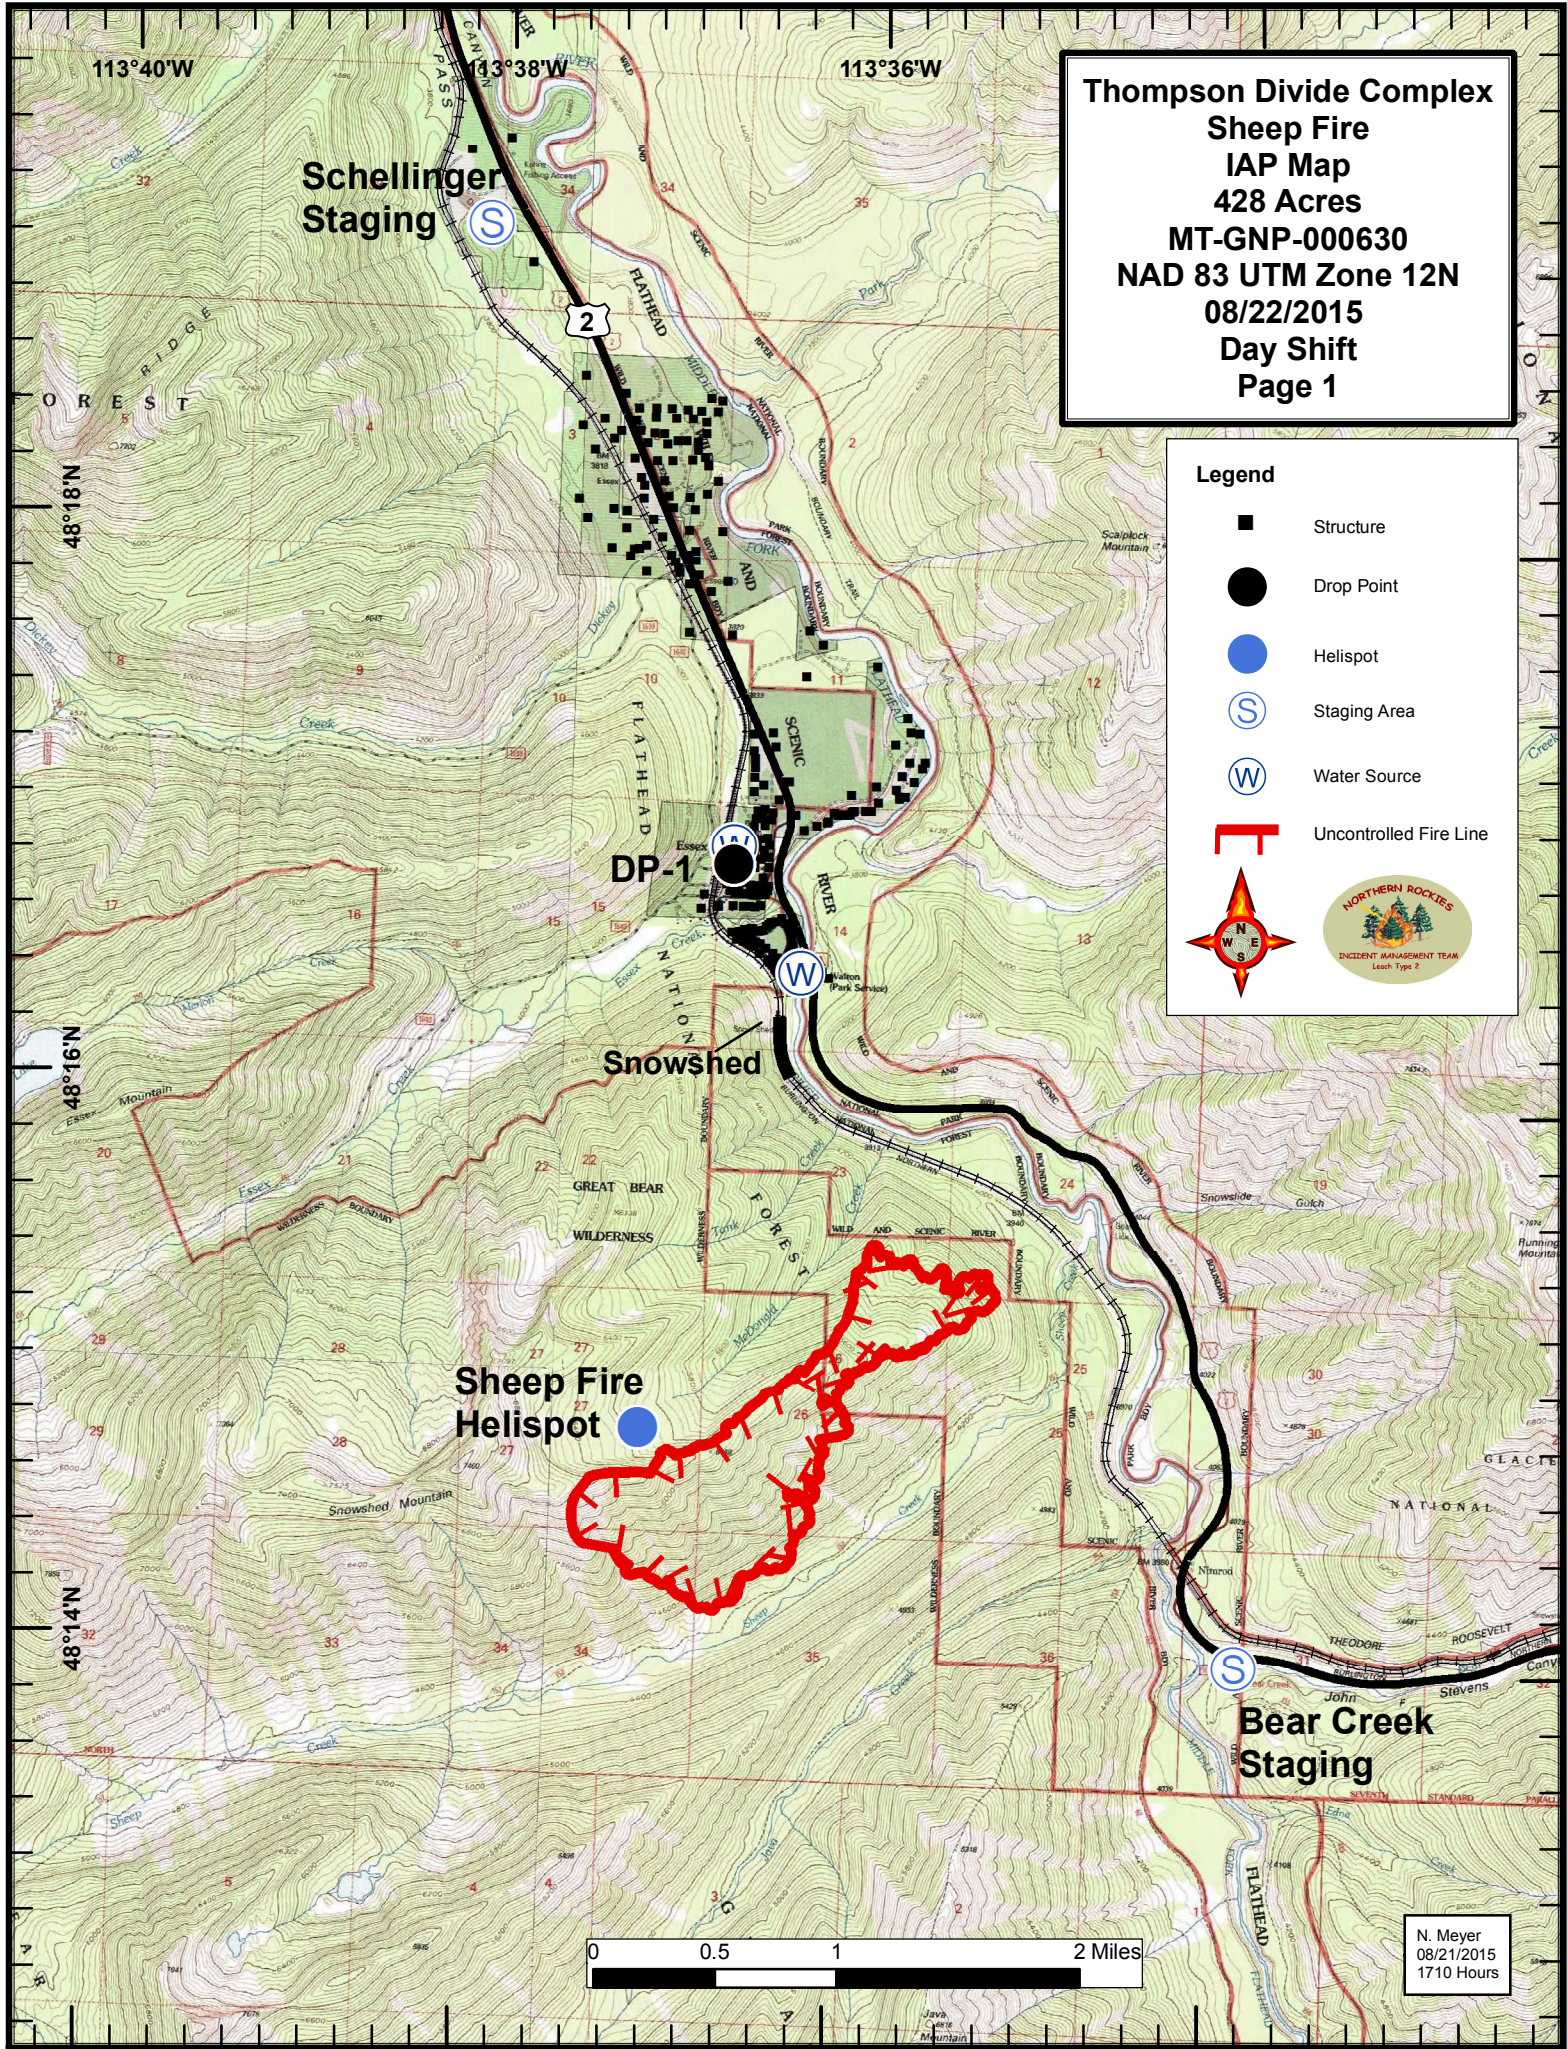

Thompson Divide Complex
Sheep Fire
IAP Map
428 Acres
MT-GNP-000630
NAD 83 UTM Zone 12N
08/22/2015
Day Shift
Page 1

Legend

- Structure
- Drop Point
- Helispot
- Ⓢ Staging Area
- Ⓜ Water Source
- ┌ Uncontrolled Fire Line

N. Meyer
 08/21/2015
 1710 Hours