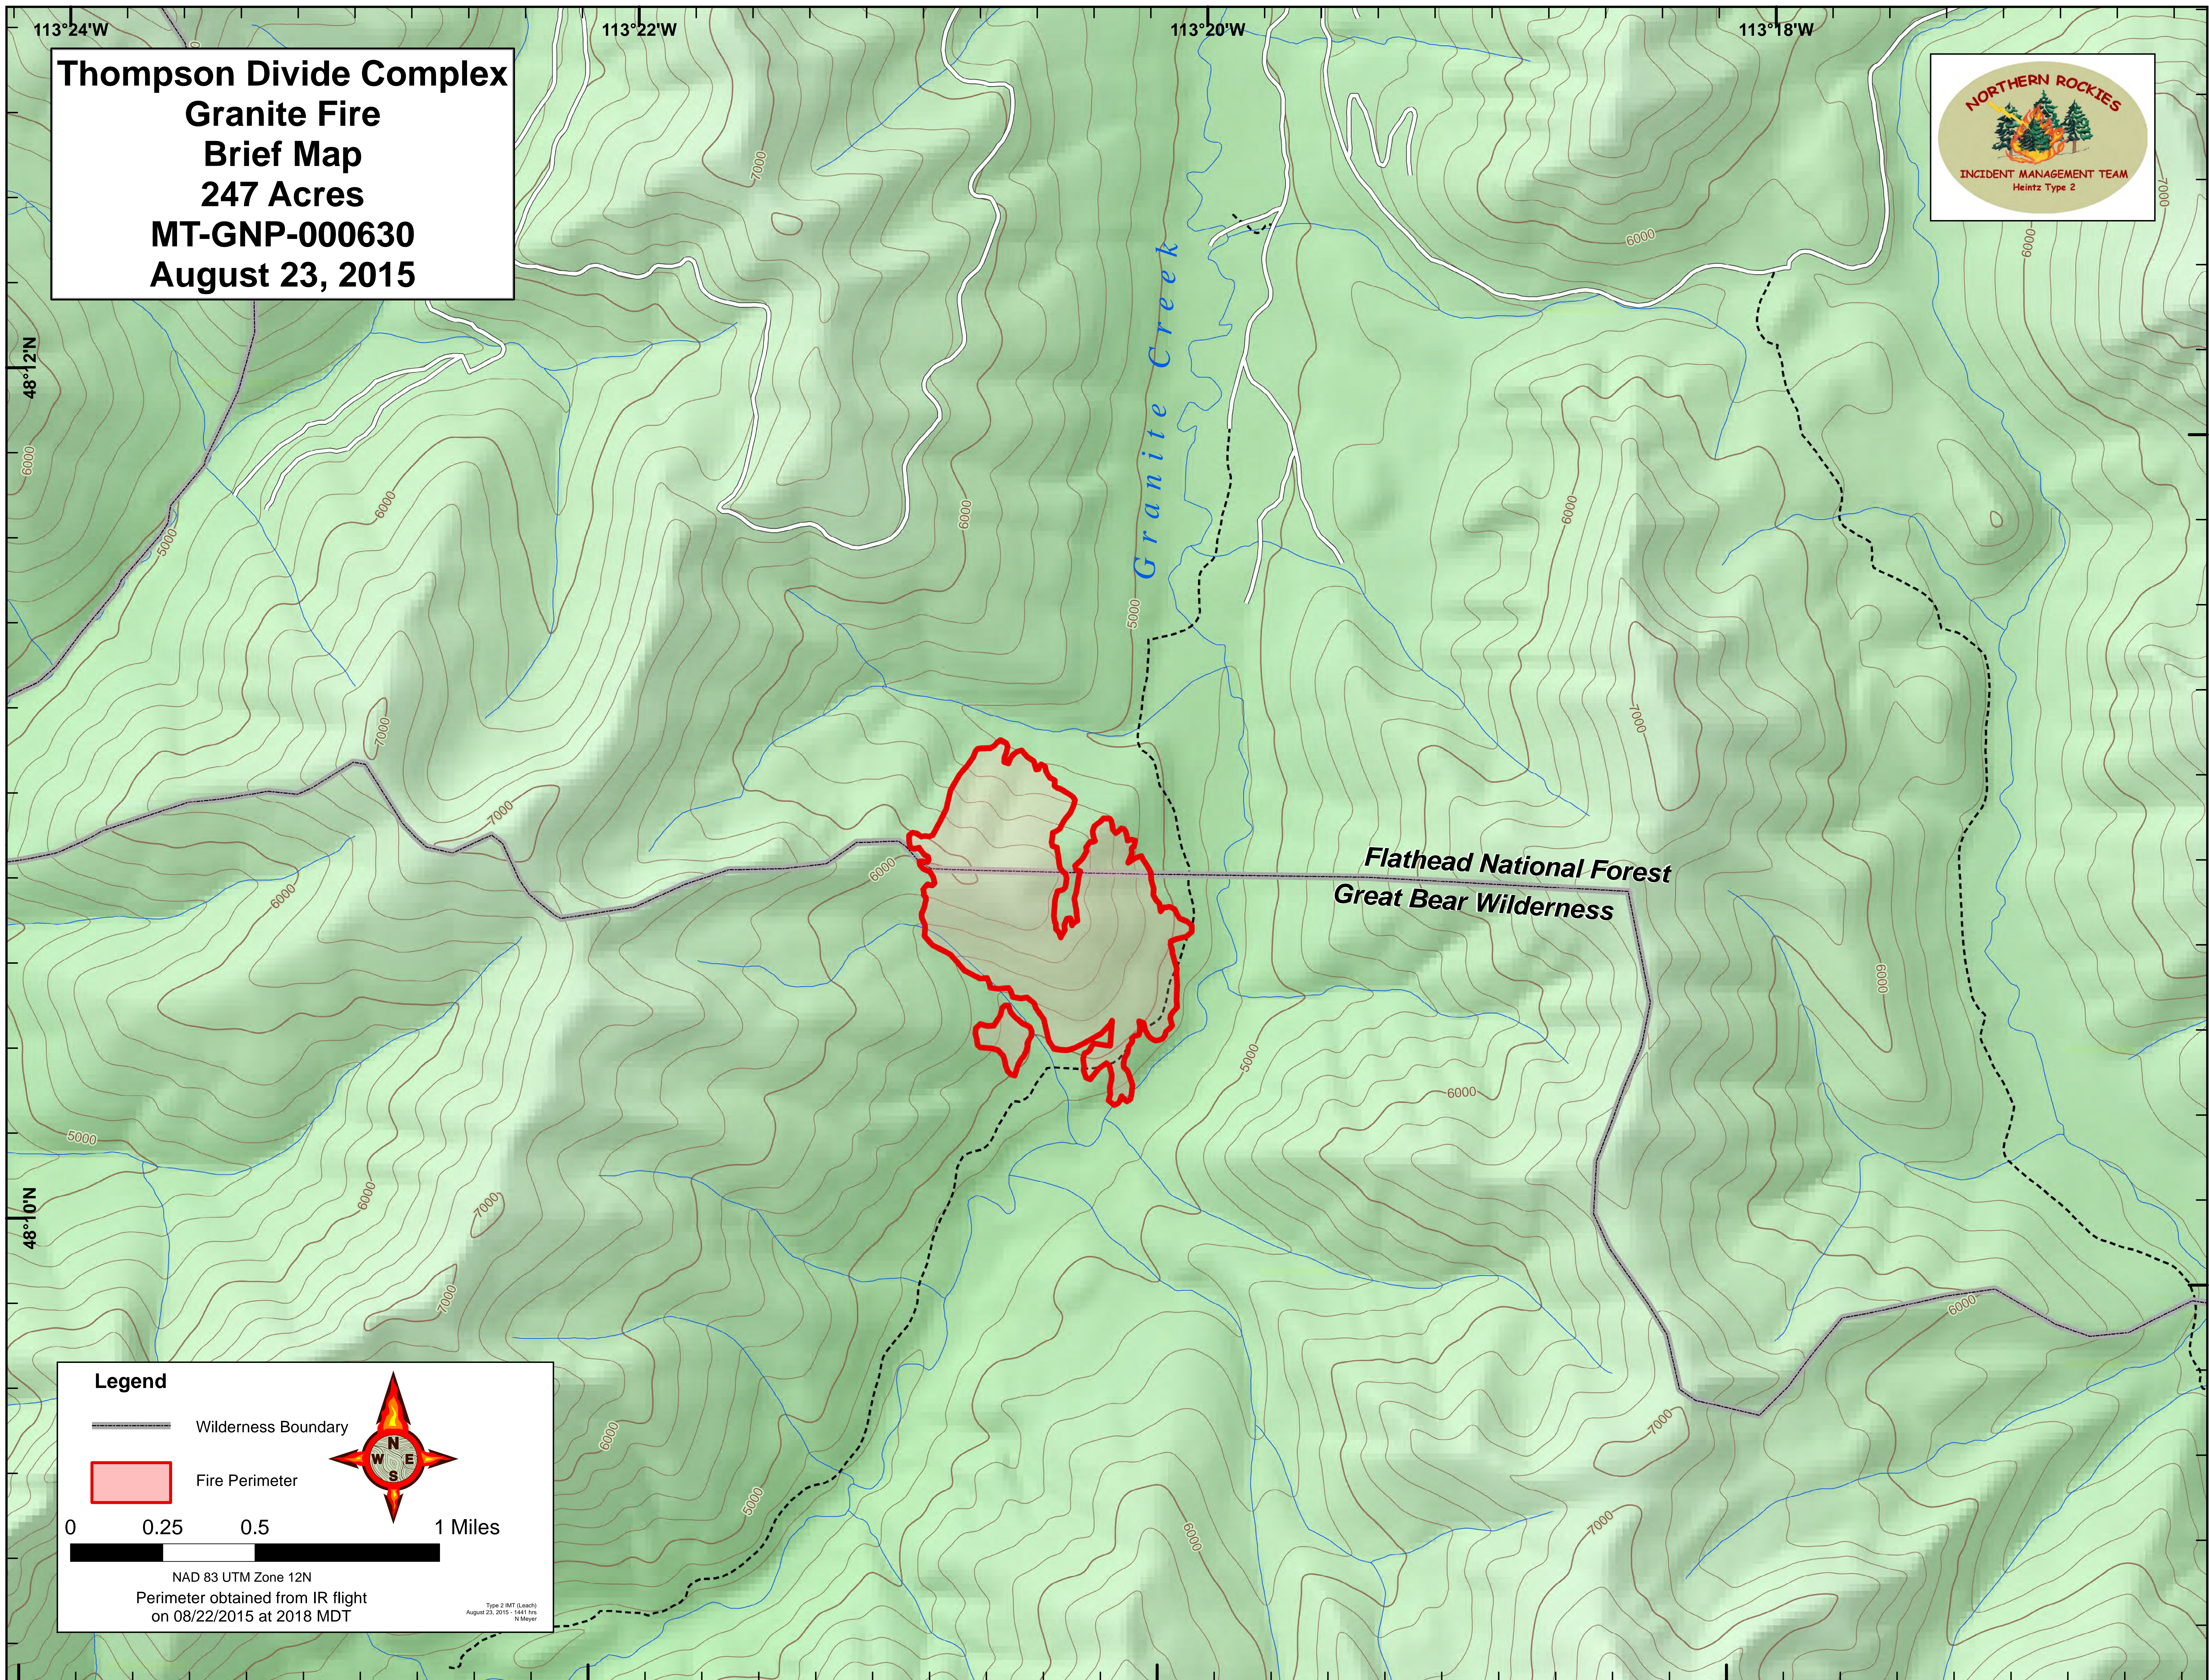

**Thompson Divide Complex  
Granite Fire  
Brief Map  
247 Acres  
MT-GNP-000630  
August 23, 2015**

**Flathead National Forest  
Great Bear Wilderness**

**Legend**

- Wilderness Boundary
- Fire Perimeter

0 0.25 0.5 1 Miles

NAD 83 UTM Zone 12N  
Perimeter obtained from IR flight  
on 08/22/2015 at 1818 MDT

Type 2 IMT (Search)  
August 23, 2015 - 1841 hrs  
N Meyer